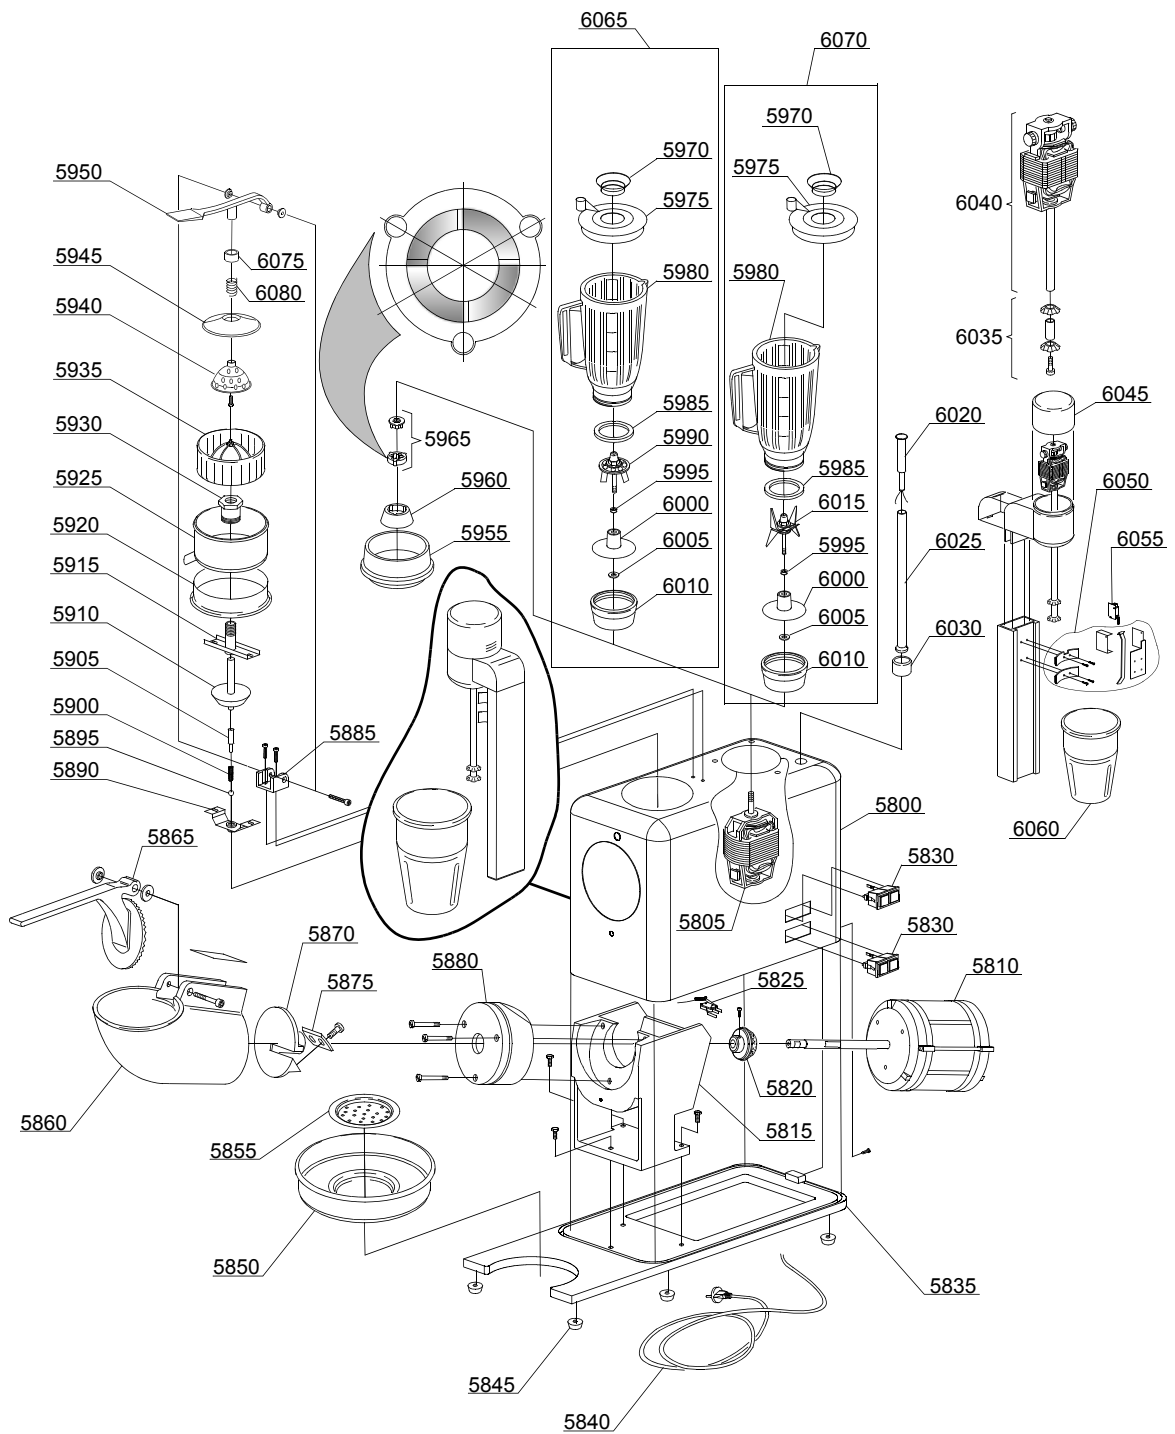

Spare parts

Mixer M1 - M2 - MP 47

Mixer M1 - M2 - MP 49

Mixer M1 - M2 - MP 51

1.1 Voltage codes

Voltage code	Voltage
A	3/N/PE~400/230V 50Hz
B	~250V 16A 50Hz
C	3/N/PE~380/220V 50Hz
D	3/PE~200V 50-60Hz
F	2/PE 220-240V 50Hz
G	3/N/PE~415/240V 50Hz
H	3/PE~230V 50Hz
I	3/PE~220V 60Hz
J	3/PE~380 50Hz
K	3/PE~400V 50Hz
L	3/PE~415V 50Hz
M	3/PE~440V 60Hz
N	3/PE~460V 60Hz
O	3/PE~480V 60Hz
P	1/N/PE~220-240V 50Hz
R	2/PE~220-230V 60Hz
S	3/N/PE~400/230V 50Hz
T	3/PE~230V 60Hz

1.2 Product codes

Product code	Full name
Model codes	
Type codes	
51	51
56A	56A
56B	56B
56RB	56RB
56C	56C
56RC	56RC
56	56
57A	57A
57B	57B
57C	57C
57	57
581	581
582	582
58R	58R
58	58
RO	RO
BW	BW
Accessory codes	
wa	WITHOUT ACCESSORY

Spare parts

ID	P-code	Model	Type	Accessory	Voltage	Description
6015	60116		BW,RO,5703,5703C			Knife assembly with axle
6020	60198		BW,RO,5703,5703C			Microswitch
6025	60363		BW,RO,5703,5703C			Micro axle-holder pipe
6030	60365		BW,RO,5703,5703C			Micro axle support
6035	60541		BW,RO,5703,5703C			Mod.03 mixer fan assembly
6040	60507		BW,RO,5703,5703C			Engine 220/50 10W
6045	60542		BW,RO,5703,5703C			Mod.03 top cover
6050	60540		BW,RO,5703,5703C			Glass support and microswitch mod.03
6055	60539		BW,RO,5703,5703C			Mod.03 microswitch
6060	60511		BW,RO,5703,5703C			Mod.03 mixer stainless steel glass
6065	60178		BW,RO,5703,5703C			1,5lt plastic glass with cones
6070	60176		BW,RO,5703,5703C			1,5lt plastic glass with blades
6075	60551		BW,RO,5703,5703C			Bell bush mod.03
6080	60552		BW,RO,5703,5703C			Bell spring mod.03