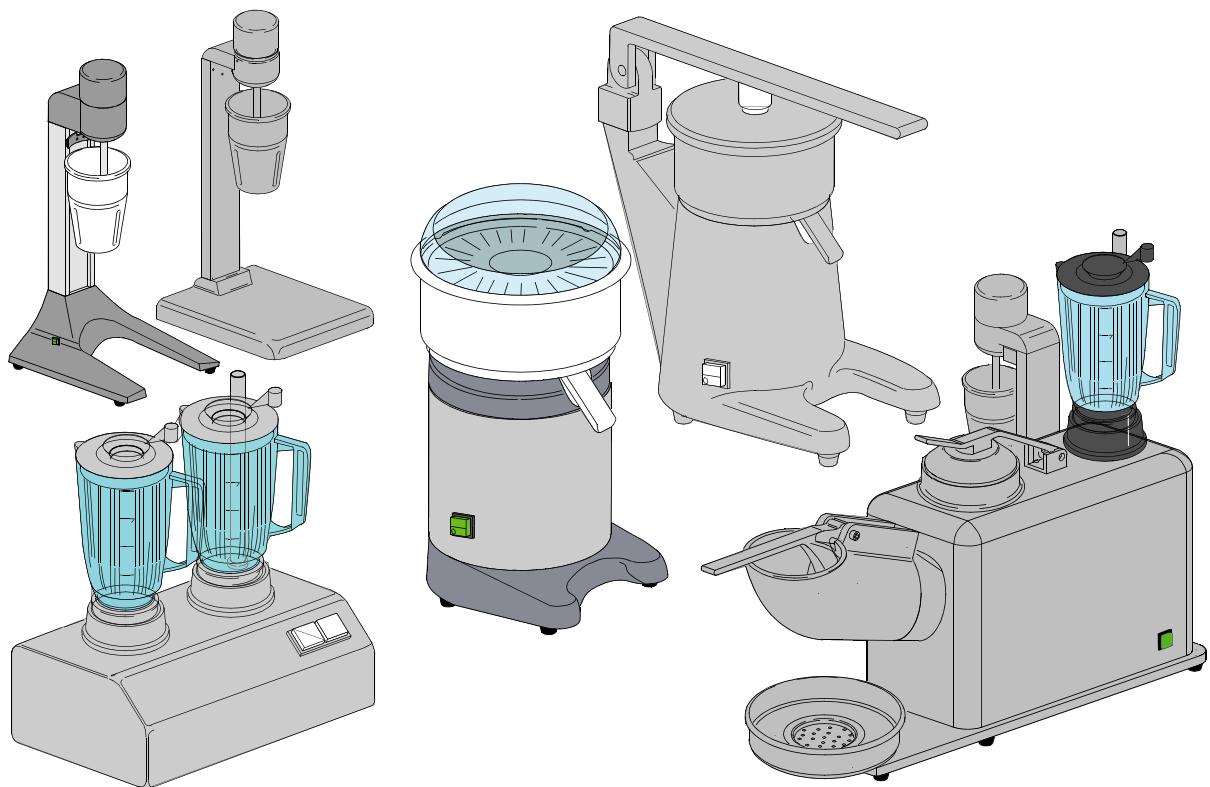

ROBOT

LINEA ROBOT

TYPE: RO

Accessories
WITHOUT ACCESSORY

Spare parts manual

1. Spare parts

Blender F1 / F2	7
Blender F1 / F2	9
Blender F1 / F2	11
Citrus squeezers S30	13
Citrus squeezers S40	15
Citrus squeezers S40	17
Citrus squeezers S55	19
Citrus squeezers S55	21
Multiple group GM mod.03.....	23
Multiple group GM/2 mod.03	25
Multiple group GM - GM/2.....	27
Multiple group GM2/2.....	29
Multiple group GM2/2 mod.03	33
Multiple group GM3 mod.03.....	35
Multiple group GM4 mod.03.....	39
Multiple group GM3 - GM4.....	43

1.2 Product codes

Product code	Full name
Model codes	
Type codes	
51	51
56A	56A
56B	56B
56RB	56RB
56C	56C
56RC	56RC
56	56
57A	57A
57B	57B
57C	57C
57	57
581	581
582	582
58R	58R
58	58
RO	RO
BW	BW
Accessory codes	
wa	WITHOUT ACCESSORY

Spare parts

ID	P-code	Model	Type	Accessory	Voltage	Description
6015	60116		BW,RO,5703,5703C			Knife assembly with axle
6020	60198		BW,RO,5703,5703C			Microswitch
6025	60363		BW,RO,5703,5703C			Micro axle-holder pipe
6030	60365		BW,RO,5703,5703C			Micro axle support
6035	60541		BW,RO,5703,5703C			Mod.03 mixer fan assembly
6040	60507		BW,RO,5703,5703C			Engine 220/50 10W
6045	60542		BW,RO,5703,5703C			Mod.03 top cover
6050	60540		BW,RO,5703,5703C			Glass support and microswitch mod.03
6055	60539		BW,RO,5703,5703C			Mod.03 microswitch
6060	60511		BW,RO,5703,5703C			Mod.03 mixer stainless steel glass
6065	60178		BW,RO,5703,5703C			1,5lt plastic glass with cones
6070	60176		BW,RO,5703,5703C			1,5lt plastic glass with blades
6075	60551		BW,RO,5703,5703C			Bell bush mod.03
6080	60552		BW,RO,5703,5703C			Bell spring mod.03