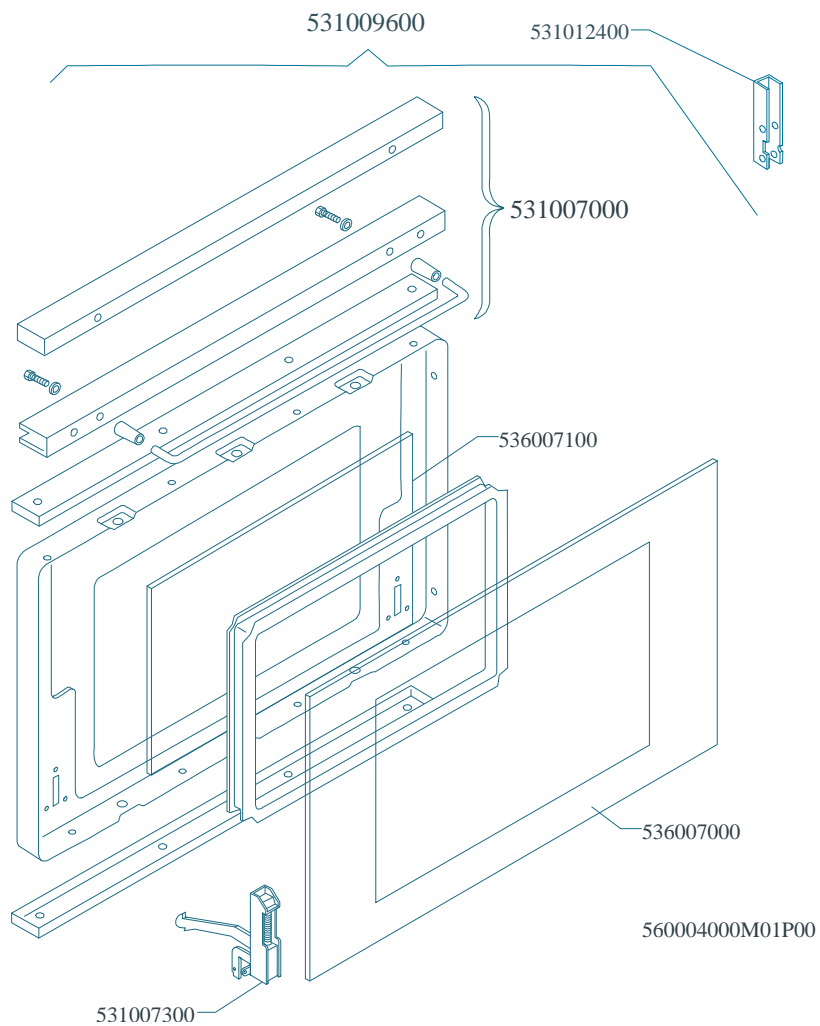

MAGIC SNACK 60

CUCINE / RANGES / HERDE / CUISINIÈRES / N° 0309
FORNO / OVEN / BACKOFEN / FOUR / CF-8 10 10/6

PORTE / DOORS / TÜREN / PORTES

Page	Pos	Code	Description
001		544044400	SIDE 800 RANGE
001		531008100	ADJUSTABLE LEG H9 CHROME
001		537007700	TERMINAL BLOCK THREEPHASE 40A
002		541026900	NEUTRAL SPACER 800
002		537002300	ELECTRICAL PLATE D.220 W2000 V230
002		537002200	ELECTRICAL PLATE D.180 W1500 V230
002		537002100	ELECTRICAL PLATE D.145 W1000 V230
002		544043700	UPPER PLATE CF-8E
002		537000300	COMMUTATOR 7 POSITIONS S.49 16A
002		536002100	KNOB 7 POSITIONS SNACK
002		537014100	WHITE WARNING LIGHT 250V
002		544044201	CONTROL PANEL CF-8E
003		537006200	UPPER OVEN HEATING EL.1000+2000W
003		537006300	LOWER OVEN HEATING EL.W1750 230CF8/
003		537014100	WHITE WARNING LIGHT 250V
003		537014200	GREEN WARNING LIGHT 250V
003		537006100	OVEN THERMOSTAT CF-62/8/10
003		537005700	OVEN COMMUTATOR CF-8/10 EL.
003		536002800	ELECTRIC OVEN KNOB CF-8/10
003		537015500	REDLIGHTED SWITCH
003		537005400	OVEN BULB 15W 300°C
003		534009100	GRILL PROTECTION CF-8/10
003		536011300	OVEN GASKET CF-8/10
003		537007900	OVEN BULB-SOCKET
003		531006700	OVEN GRID FOR CF-8/10
003		534002200	OVEN DRIPPING-PAN CF-8/10
003		531013600	SIDE GRID FOR MAXI/VENTILATED OVEN
004		531012700	STAINLESS STEEL OVEN DOOR CF-8/10
004		531007900	STAINLESS STEEL DOOR WHEEL HOLDER
004		544074700	STAINLESS STEEL OVEN DOOR PANEL
004		541025200	STAINLESS STEEL OVEN DOOR HANDLE
004		531008200	STAINLESS STEEL DOOR HINGE CF-8/10
004		531009600	COMPLETE GLASS OVEN DOOR
004		531012400	GLASS DOOR WHEEL HOLDER CF-8/10
004		531007000	OVEN GLASS DOOR HANDLE CF-8/10
004		536007100	INTERNAL GLASS OVEN DOOR CF-8/10
004		536007000	EXTERNAL GLASS OVEN DOOR CF8/10
004		531007300	GLASS DOOR HINGE CF-8/10