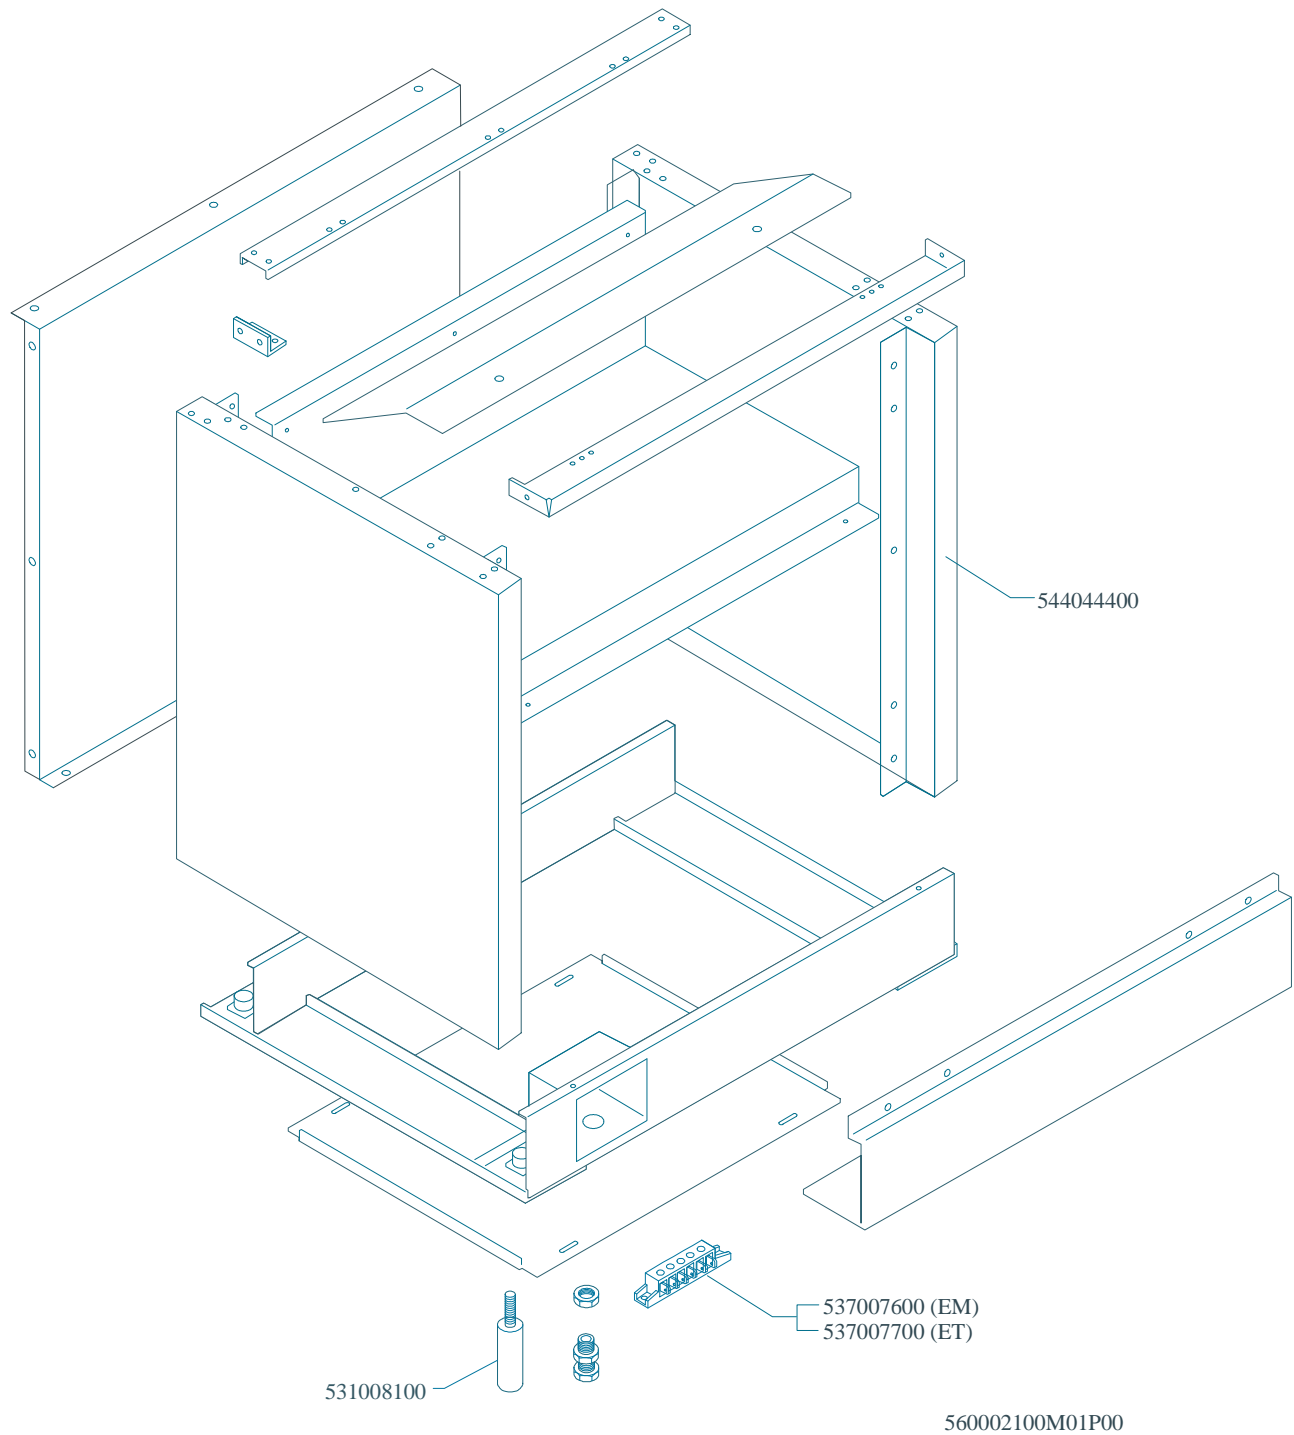

MAGIC SNACK 60

CUCINE / RANGES / HERDE / CUISINIÈRES / N° 0309

CF-8

CF-8EM CF-8ET CF-8EM/A CF-8ET/A CFM-8EM CFM-8ET CFM-8EM/A CFM-8ET/A

MAGIC SNACK 60

CUCINE / RANGES / HERDE / CUISINIÈRES / N° 0309

CF-8

CF-8EM CF-8ET CF-8EM/A CF-8ET/A CFM-8EM CFM-8ET CFM-8EM/A CFM-8ET/A