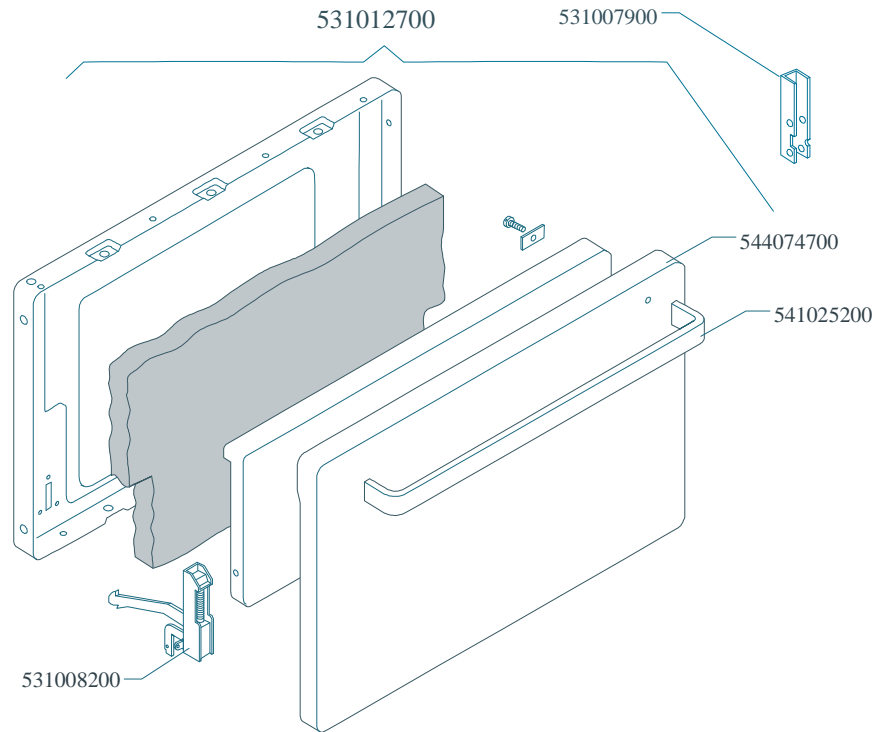

MAGIC SNACK 60

CUCINE / RANGES / HERDE / CUISINIÈRES / N° 0309
FORNO / OVEN / BACKOFEN / FOUR / CF-8 10 10/6

PORTE / DOORS / TÜREN / PORTES

Page	Pos	Code	Description
001		544044400	SIDE 800 RANGE
001		531008100	ADJUSTABLE LEG H9 CHROME
001		537007700	TERMINAL BLOCK THREEPHASE 40A
002		541026900	NEUTRAL SPACER 800
002		537002300	ELECTRICAL PLATE D.220 W2000 V230
002		537002200	ELECTRICAL PLATE D.180 W1500 V230
002		537002100	ELECTRICAL PLATE D.145 W1000 V230
002		544043700	UPPER PLATE CF-8E
002		537000300	COMMUTATOR 7 POSITIONS S.49 16A
002		536002100	KNOB 7 POSITIONS SNACK
002		537014100	WHITE WARNING LIGHT 250V
002		544044201	CONTROL PANEL CF-8E
003		537006200	UPPER OVEN HEATING EL.1000+2000W
003		537006300	LOWER OVEN HEATING EL.W1750 230CF8/
003		537014100	WHITE WARNING LIGHT 250V
003		537014200	GREEN WARNING LIGHT 250V
003		537006100	OVEN THERMOSTAT CF-62/8/10
003		537005700	OVEN COMMUTATOR CF-8/10 EL.
003		536002800	ELECTRIC OVEN KNOB CF-8/10
003		537015500	REDLIGHTED SWITCH
003		537005400	OVEN BULB 15W 300°C
003		534009100	GRILL PROTECTION CF-8/10
003		536011300	OVEN GASKET CF-8/10
003		537007900	OVEN BULB-SOCKET
003		531006700	OVEN GRID FOR CF-8/10
003		534002200	OVEN DRIPPING-PAN CF-8/10
003		531013600	SIDE GRID FOR MAXI/VENTILATED OVEN
004		531012700	STAINLESS STEEL OVEN DOOR CF-8/10
004		531007900	STAINLESS STEEL DOOR WHEEL HOLDER
004		544074700	STAINLESS STEEL OVEN DOOR PANEL
004		541025200	STAINLESS STEEL OVEN DOOR HANDLE
004		531008200	STAINLESS STEEL DOOR HINGE CF-8/10
004		531009600	COMPLETE GLASS OVEN DOOR
004		531012400	GLASS DOOR WHEEL HOLDER CF-8/10
004		531007000	OVEN GLASS DOOR HANDLE CF-8/10
004		536007100	INTERNAL GLASS OVEN DOOR CF-8/10
004		536007000	EXTERNAL GLASS OVEN DOOR CF8/10
004		531007300	GLASS DOOR HINGE CF-8/10