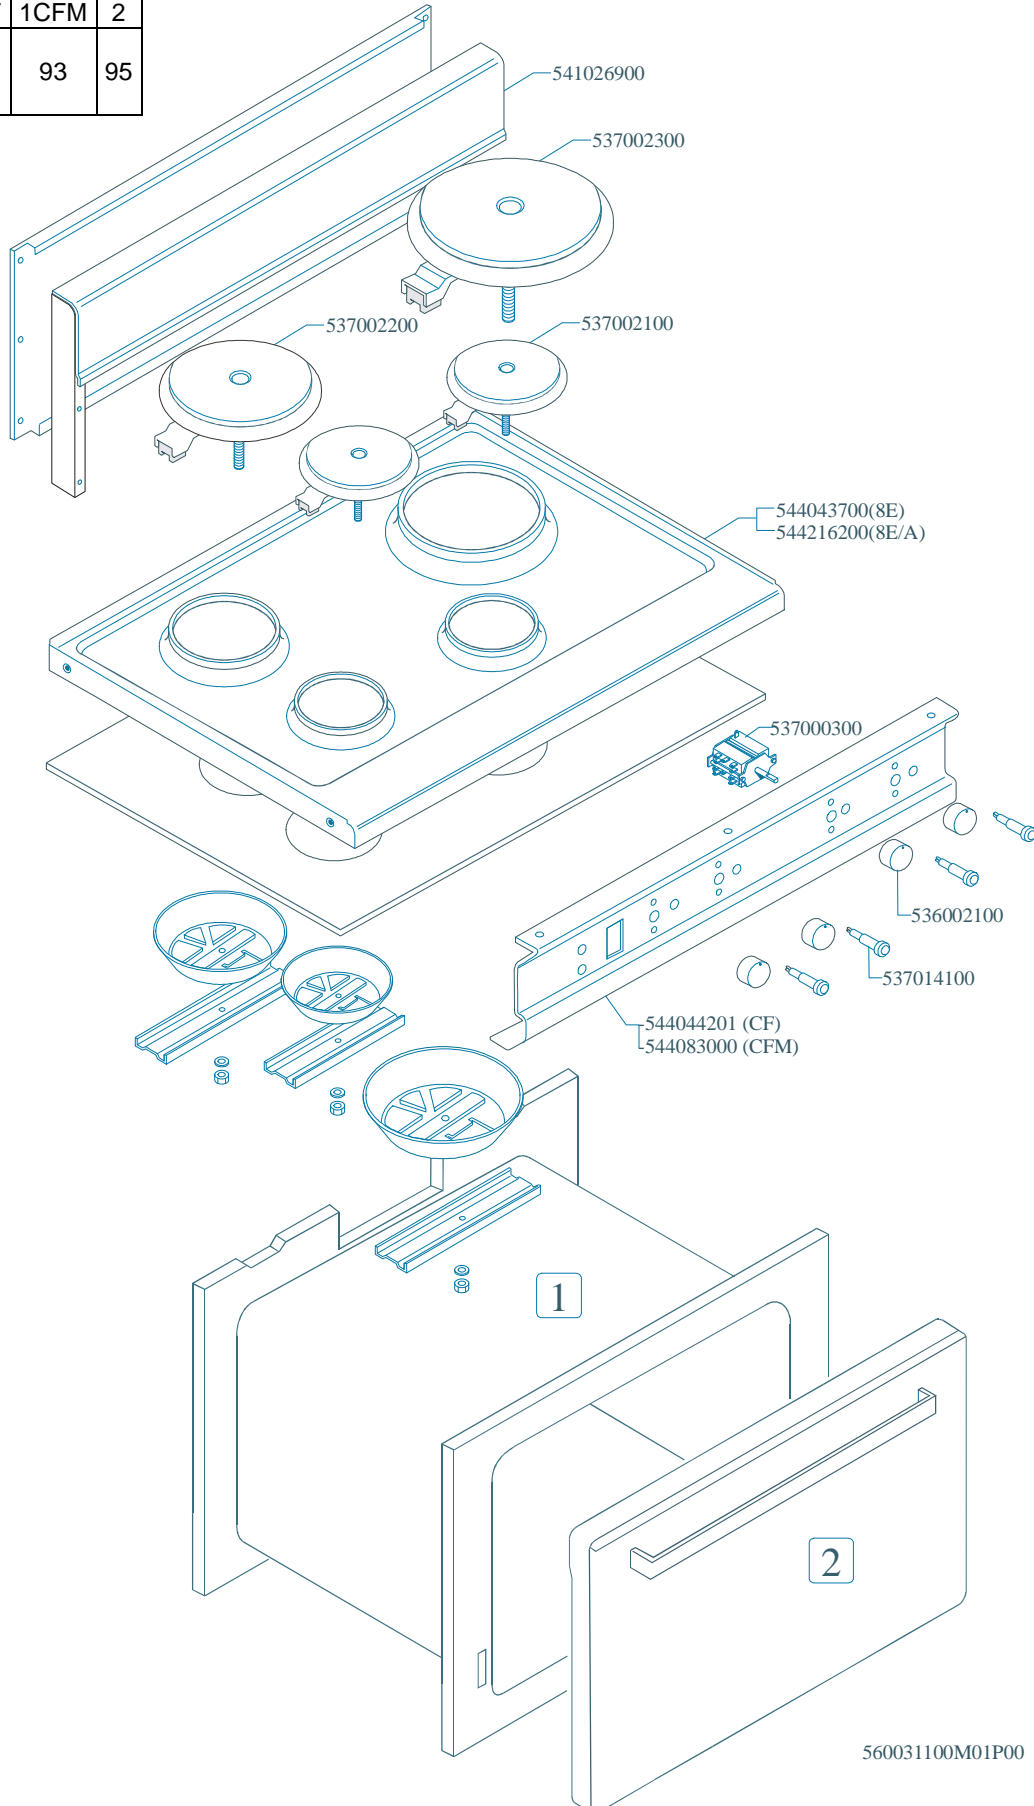

MAGIC SNACK 60

CUCINE / RANGES / HERDE / CUISINIÈRES / N° 0309

CF-8

CF-8EM CF-8ET CF-8EM/A CF-8ET/A CFM-8EM CFM-8ET CFM-8EM/A CFM-8ET/A

	1CF	1CFM	2
Vedi Pagina See Page Siehe Seite Voir Page Ver Pàgina	92	93	95

560031100M01P00