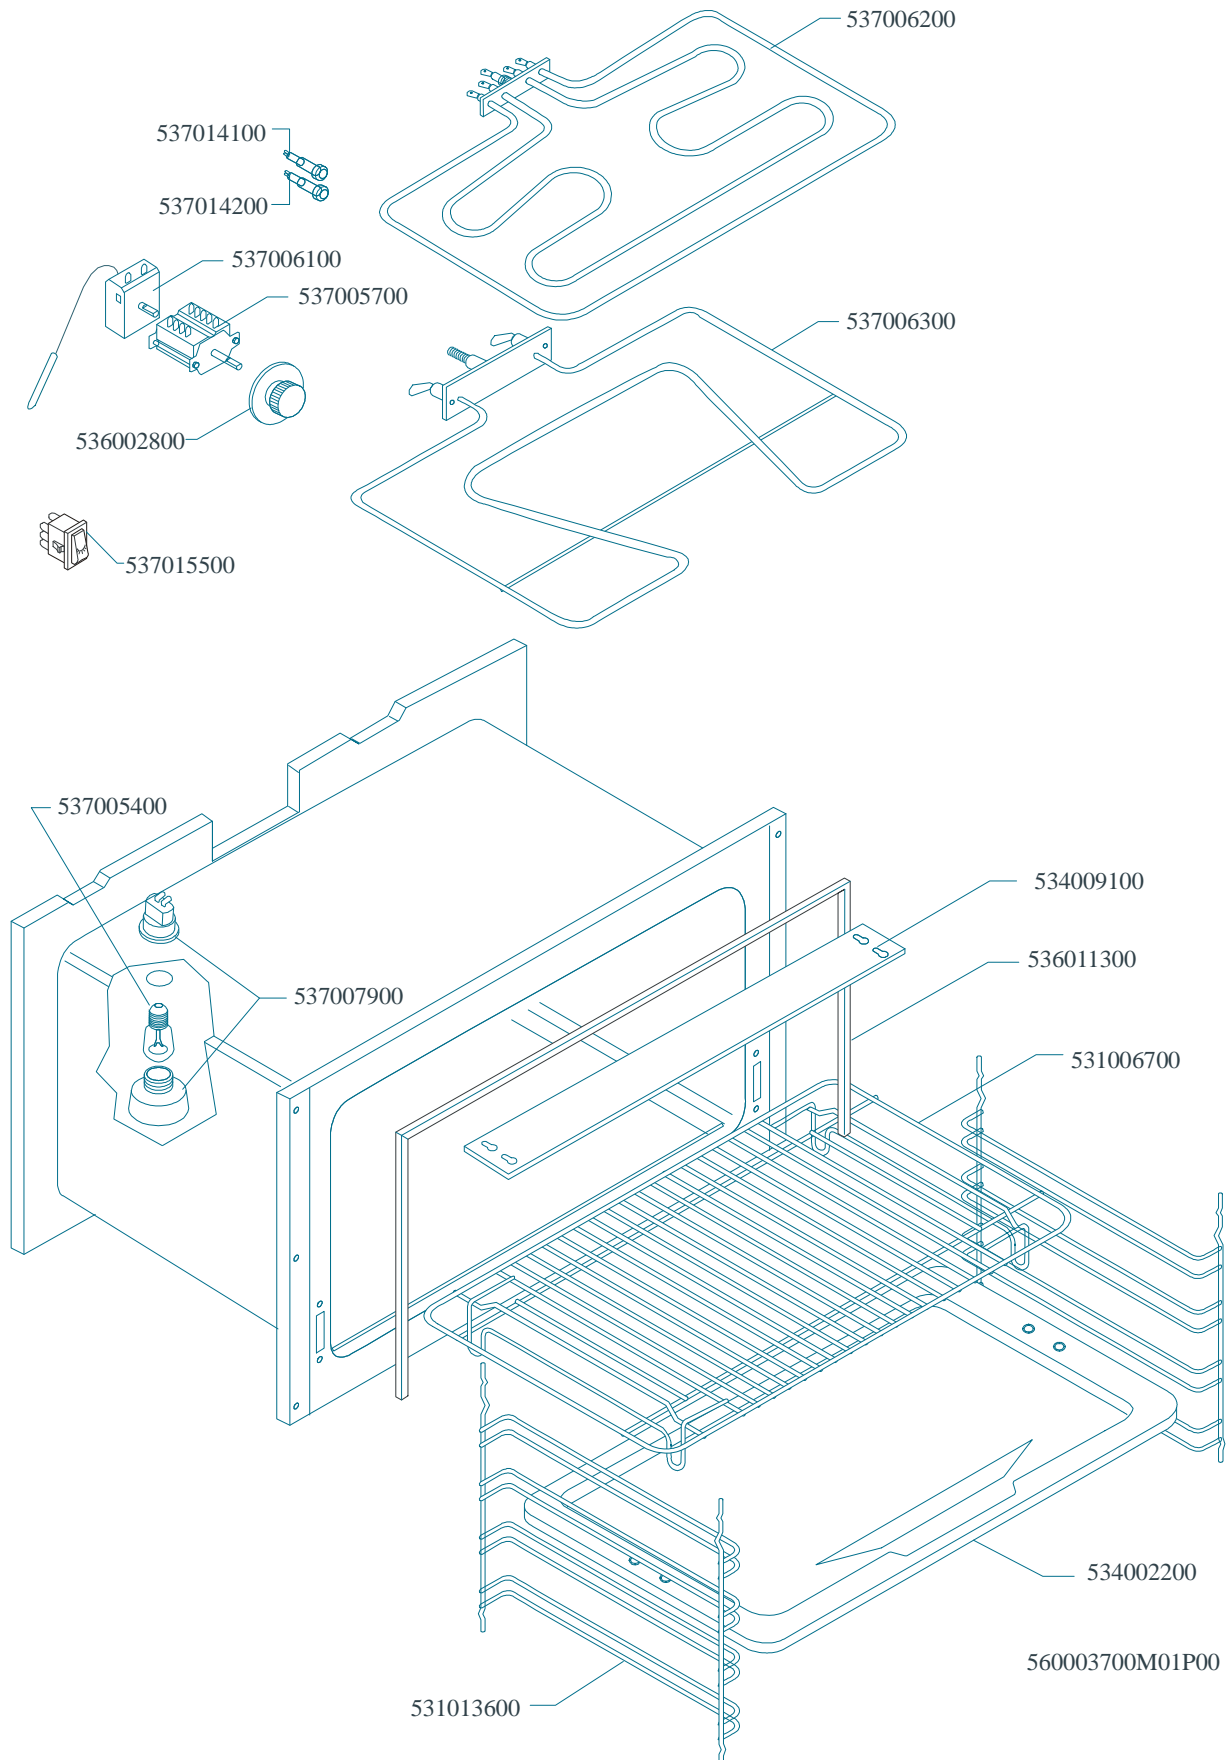

MAGIC SNACK 60

CUCINE / RANGES / HERDE / CUISINIÈRES / N° 0309
FORNO / OVEN / BACKOFEN / FOUR / CF-8 10 10/6

PORTE / DOORS / TÜREN / PORTES

Page	Pos	Code	Description
001		544044400	SIDE 800 RANGE
001		531008100	ADJUSTABLE LEG H9 CHROME
001		537007700	TERMINAL BLOCK THREEPHASE 40A
002		541026900	NEUTRAL SPACER 800
002		537002300	ELECTRICAL PLATE D.220 W2000 V230
002		537002200	ELECTRICAL PLATE D.180 W1500 V230
002		537002100	ELECTRICAL PLATE D.145 W1000 V230
002		544043700	UPPER PLATE CF-8E
002		537000300	COMMUTATOR 7 POSITIONS S.49 16A
002		536002100	KNOB 7 POSITIONS SNACK
002		537014100	WHITE WARNING LIGHT 250V
002		544044201	CONTROL PANEL CF-8E
003		537006200	UPPER OVEN HEATING EL.1000+2000W
003		537006300	LOWER OVEN HEATING EL.W1750 230CF8/
003		537014100	WHITE WARNING LIGHT 250V
003		537014200	GREEN WARNING LIGHT 250V
003		537006100	OVEN THERMOSTAT CF-62/8/10
003		537005700	OVEN COMMUTATOR CF-8/10 EL.
003		536002800	ELECTRIC OVEN KNOB CF-8/10
003		537015500	REDLIGHTED SWITCH
003		537005400	OVEN BULB 15W 300°C
003		534009100	GRILL PROTECTION CF-8/10
003		536011300	OVEN GASKET CF-8/10
003		537007900	OVEN BULB-SOCKET
003		531006700	OVEN GRID FOR CF-8/10
003		534002200	OVEN DRIPPING-PAN CF-8/10
003		531013600	SIDE GRID FOR MAXI/VENTILATED OVEN
004		531012700	STAINLESS STEEL OVEN DOOR CF-8/10
004		531007900	STAINLESS STEEL DOOR WHEEL HOLDER
004		544074700	STAINLESS STEEL OVEN DOOR PANEL
004		541025200	STAINLESS STEEL OVEN DOOR HANDLE
004		531008200	STAINLESS STEEL DOOR HINGE CF-8/10
004		531009600	COMPLETE GLASS OVEN DOOR
004		531012400	GLASS DOOR WHEEL HOLDER CF-8/10
004		531007000	OVEN GLASS DOOR HANDLE CF-8/10
004		536007100	INTERNAL GLASS OVEN DOOR CF-8/10
004		536007000	EXTERNAL GLASS OVEN DOOR CF8/10
004		531007300	GLASS DOOR HINGE CF-8/10