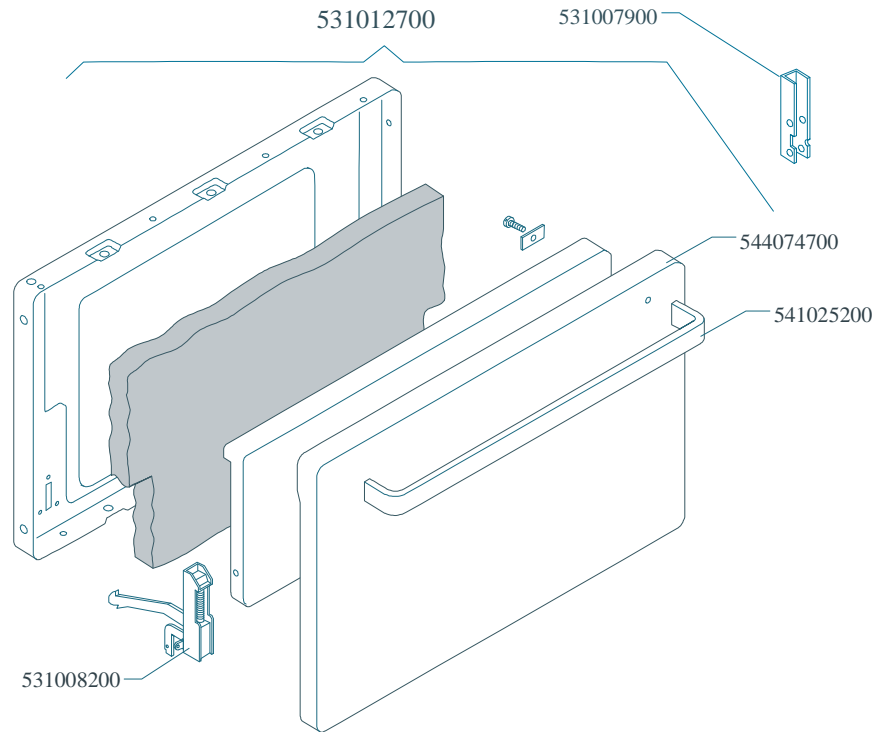

MAGIC SNACK 60

CUCINE / RANGES / HERDE / CUISINIÈRES / N° 0309
FORNO / OVEN / BACKOFEN / FOUR / CF-8 10 10/6

PORTE / DOORS / TÜREN / PORTES

Page	Pos	Code	Description
001		544044300	SIDE 1000 RANGE
001		531008100	ADJUSTABLE LEG H9 CHROME
001		537007700	TERMINAL BLOCK THREEPHASE 40A
002		541027000	NEUTRAL SPACER 1000
002		537002300	ELECTRICAL PLATE D.220 W2000 V230
002		537002200	ELECTRICAL PLATE D.180 W1500 V230
002		537002100	ELECTRICAL PLATE D.145 W1000 V230
002		544043600	UPPER PLATE CF-10E
002		537000300	COMMUTATOR 7 POSITIONS S.49 16A
002		536002100	KNOB 7 POSITIONS SNACK
002		537014100	WHITE WARNING LIGHT 250V
002		544044101	CONTROL PANEL CF-10E
003		537006200	UPPER OVEN HEATING EL.1000+2000W
003		537006300	LOWER OVEN HEATING EL.W1750 230CF8/
003		537014100	WHITE WARNING LIGHT 250V
003		537014200	GREEN WARNING LIGHT 250V
003		537006100	OVEN THERMOSTAT CF-62/8/10
003		537005700	OVEN COMMUTATOR CF-8/10 EL.
003		536002800	ELECTRIC OVEN KNOB CF-8/10
003		537015500	REDLIGHTED SWITCH
003		537005400	OVEN BULB 15W 300°C
003		534009100	GRILL PROTECTION CF-8/10
003		536011300	OVEN GASKET CF-8/10
003		537007900	OVEN BULB-SOCKET
003		531006700	OVEN GRID FOR CF-8/10
003		534002200	OVEN DRIPPING-PAN CF-8/10
003		531013600	SIDE GRID FOR MAXI/VENTILATED OVEN
004		531012700	STAINLESS STEEL OVEN DOOR CF-8/10
004		531007900	STAINLESS STEEL DOOR WHEEL HOLDER
004		544074700	STAINLESS STEEL OVEN DOOR PANEL
004		541025200	STAINLESS STEEL OVEN DOOR HANDLE
004		531008200	STAINLESS STEEL DOOR HINGE CF-8/10
004		531009600	COMPLETE GLASS OVEN DOOR
004		531012400	GLASS DOOR WHEEL HOLDER CF-8/10
004		531007000	OVEN GLASS DOOR HANDLE CF-8/10
004		536007100	INTERNAL GLASS OVEN DOOR CF-8/10
004		536007000	EXTERNAL GLASS OVEN DOOR CF8/10
004		531007300	GLASS DOOR HINGE CF-8/10