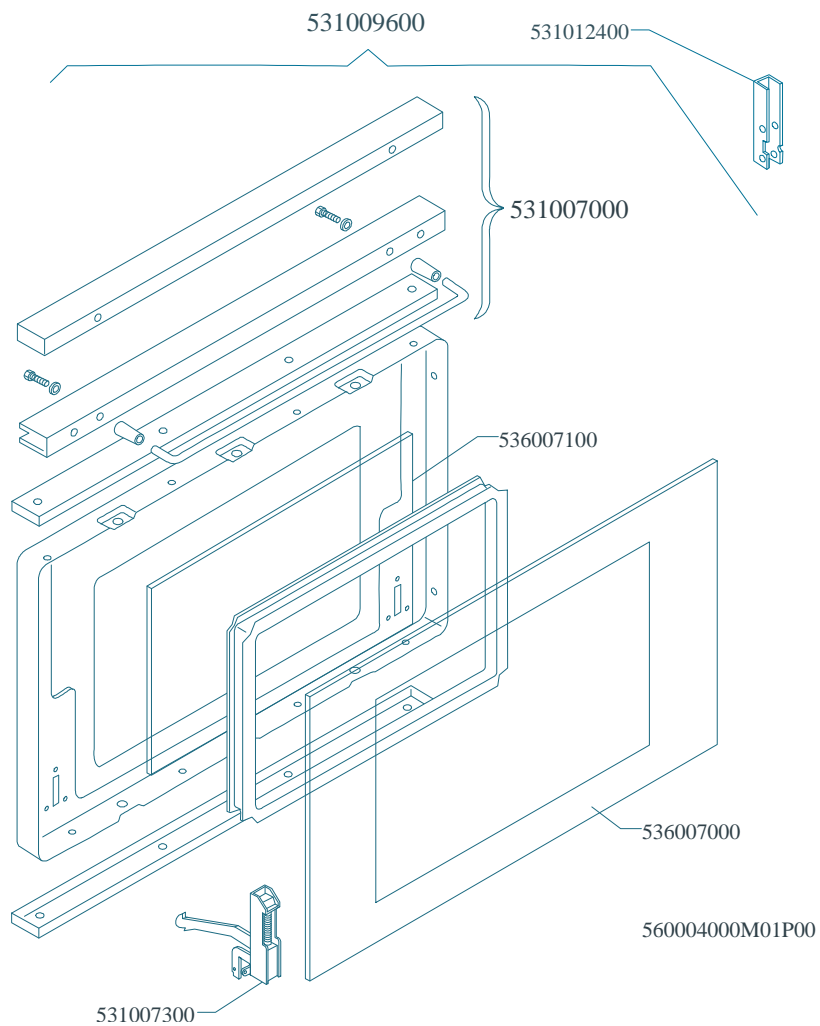

## PORTE / DOORS / TÜREN / PORTES

Page	Pos	Code	Description
001		544044300	SIDE 1000 RANGE
001		531008100	ADJUSTABLE LEG H9 CHROME
001		537007700	TERMINAL BLOCK THREEPHASE 40A
002		541027000	NEUTRAL SPACER 1000
002		537002300	ELECTRICAL PLATE D.220 W2000 V230
002		537002200	ELECTRICAL PLATE D.180 W1500 V230
002		537002100	ELECTRICAL PLATE D.145 W1000 V230
002		544043600	UPPER PLATE CF-10E
002		537000300	COMMUTATOR 7 POSITIONS S.49 16A
002		536002100	KNOB 7 POSITIONS SNACK
002		537014100	WHITE WARNING LIGHT 250V
002		544044101	CONTROL PANEL CF-10E
003		537006200	UPPER OVEN HEATING EL.1000+2000W
003		537006300	LOWER OVEN HEATING EL.W1750 230CF8/
003		537014100	WHITE WARNING LIGHT 250V
003		537014200	GREEN WARNING LIGHT 250V
003		537006100	OVEN THERMOSTAT CF-62/8/10
003		537005700	OVEN COMMUTATOR CF-8/10 EL.
003		536002800	ELECTRIC OVEN KNOB CF-8/10
003		537015500	REDLIGHTED SWITCH
003		537005400	OVEN BULB 15W 300°C
003		534009100	GRILL PROTECTION CF-8/10
003		536011300	OVEN GASKET CF-8/10
003		537007900	OVEN BULB-SOCKET
003		531006700	OVEN GRID FOR CF-8/10
003		534002200	OVEN DRIPPING-PAN CF-8/10
003		531013600	SIDE GRID FOR MAXI/VENTILATED OVEN
004		531012700	STAINLESS STEEL OVEN DOOR CF-8/10
004		531007900	STAINLESS STEEL DOOR WHEEL HOLDER
004		544074700	STAINLESS STEEL OVEN DOOR PANEL
004		541025200	STAINLESS STEEL OVEN DOOR HANDLE
004		531008200	STAINLESS STEEL DOOR HINGE CF-8/10
004		531009600	COMPLETE GLASS OVEN DOOR
004		531012400	GLASS DOOR WHEEL HOLDER CF-8/10
004		531007000	OVEN GLASS DOOR HANDLE CF-8/10
004		536007100	INTERNAL GLASS OVEN DOOR CF-8/10
004		536007000	EXTERNAL GLASS OVEN DOOR CF8/10
004		531007300	GLASS DOOR HINGE CF-8/10