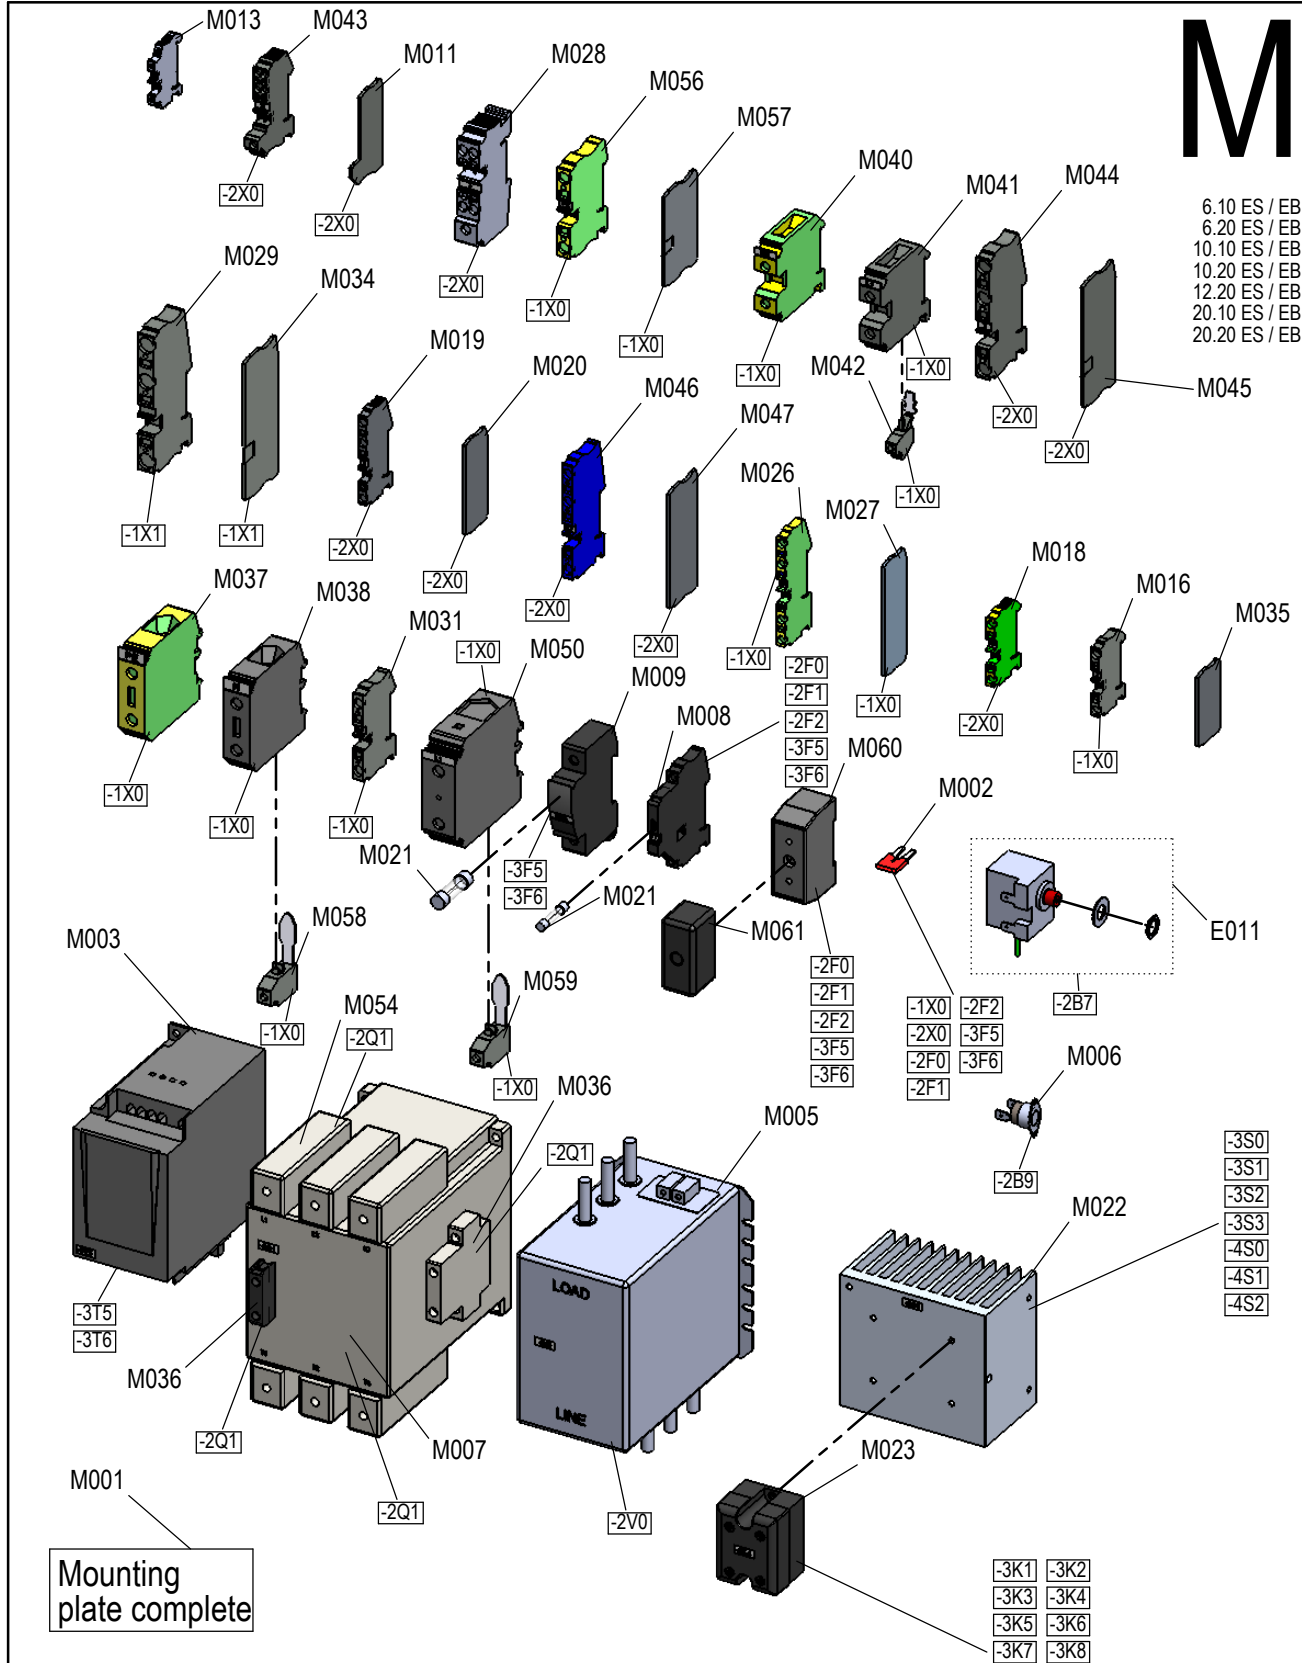

M

6.10 ES / EB
6.20 ES / EB
10.10 ES / EB
10.20 ES / EB
12.20 ES / EB
20.10 ES / EB
20.20 ES / EB

Laufende Verbesserungen des Produkts können Änderungen der Spezifikationen ohne expliziten Hinweis bedingen. Continuous improvements to the product may mean changes to the specification are made without explicit mention. 9965026_02 © 2015 Manitowoc.

01	AM 2016/005	Jan 27, 16	aneumeie	Drawn	28.10.2015	aruhdorf
02	aktualisiert	Jul 17, 18	aneumeie	App.	Jul 17, 18	aneumeie
Rev	Remarks	Date	Name		Date	Name