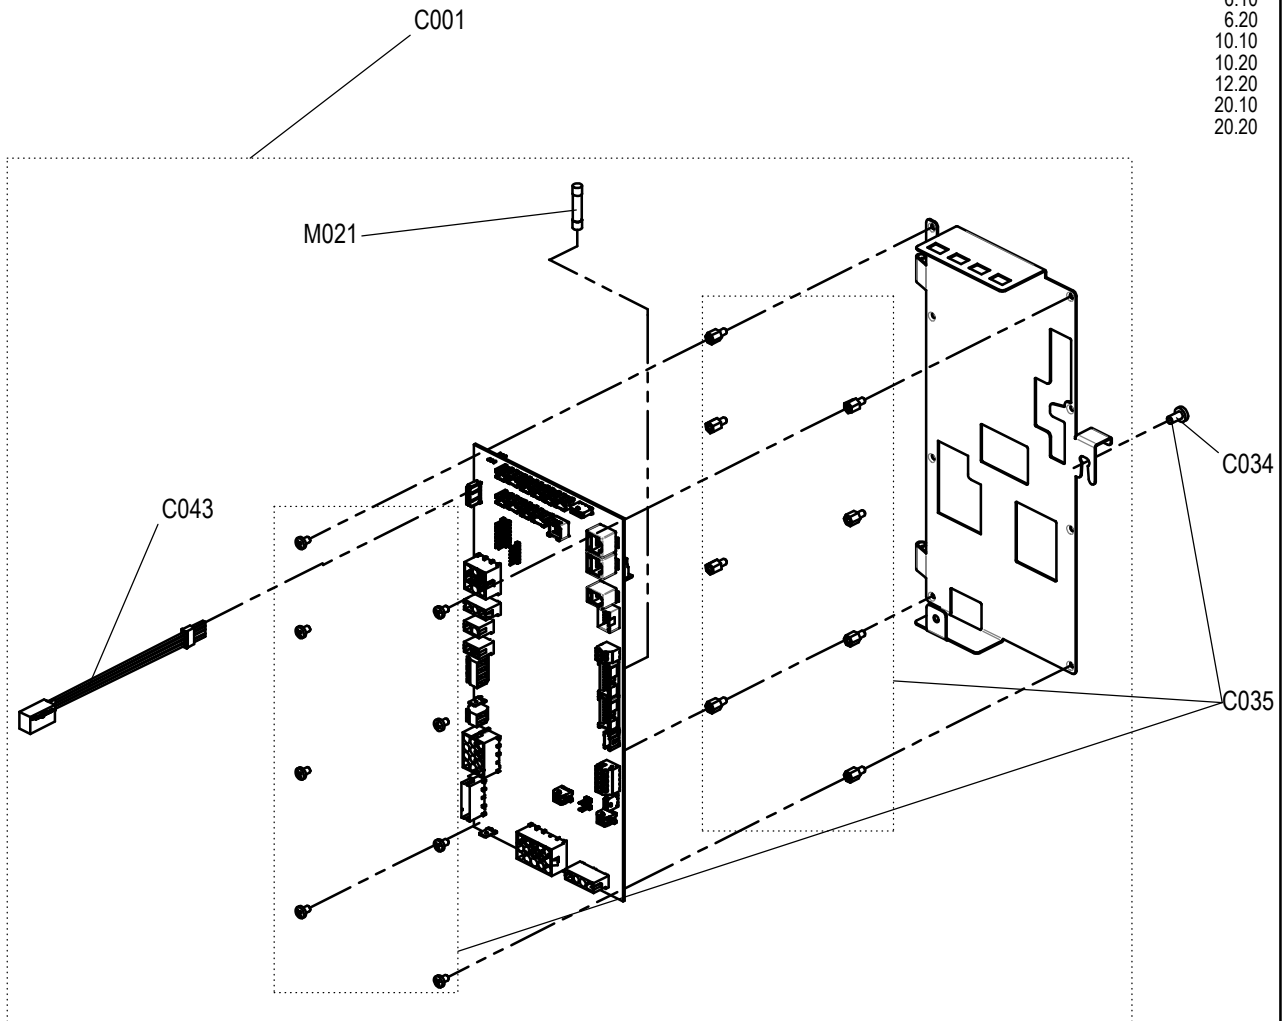

C

6.10
6.20
10.10
10.20
12.20
20.10
20.20

00	Z-Freigabe	Nov 05, 15	tfekete	Drawn	02.09.2015	aruhdorf
Rev	Remarks	Date	Name	App.	Nov 05, 15	tfekete

Laufende Verbesserungen des Produkts können Änderungen der Spezifikationen ohne expliziten Hinweis bedingen. Continuous improvements to the product may mean changes to the specification are made without explicit mention.
9865012_00 Nov 05, 15 © 2018