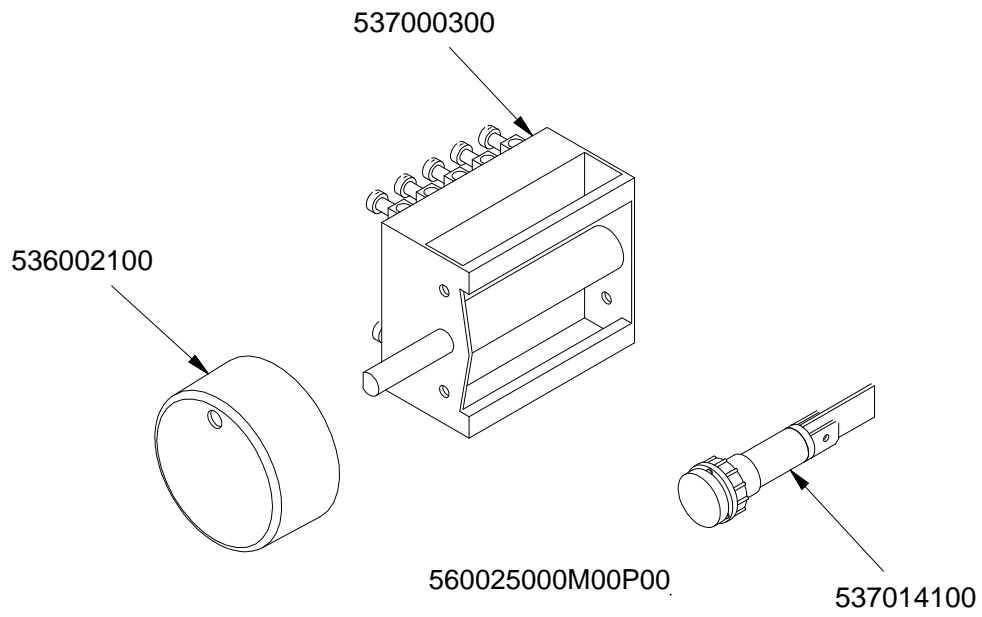

560003802M00P00.

MAGIC SNACK 60

CUCINE / RANGES / HERDE / CUISINIÈRES / N° ≥ 0310

FORNO / OVEN / BACKOFEN / FOUR / CF-8 10 10/6

PORTE / DOORS / TÜREN / PORTES ≥ 0706

PC-E

Page	Pos	Code	Description
001		537002200	ELECTRICAL PLATE D.180 W1500 V230
001		537002100	ELECTRICAL PLATE D.145 W1000 V230
001		537002300	ELECTRICAL PLATE D.220 W2000 V230
001		541026900	NEUTRAL SPACER 800
001		544043701	UPPER PLATE CF-8E
001		544216201	UPPER PLATE CF-8E/A (NEW MOD.)
001		544083001	CONTROL PANEL FOR RANGE CFM-8ET
001		544044202	CONTROL PANEL CF-8E
001		544044401	SIDE NEW CF-8
001		531008100	ADJUSTABLE LEG H9 CHROME
002		539024000	SIGN PLATE FOR OVEN SELECTOR
002		537019201	OVEN COMMUTATOR MULTIF.60+65
002		536013800	KNOB D.70 BLACK 6*5 WITH SPRING
002		539023301	ADHESIVE GRADUATED*EL.MULTIF.COMM.
002		537014100	WHITE WARNING LIGHT 250V
002		537014200	GREEN WARNING LIGHT 250V
002		539023900	SIGN PLATE FOR OVEN TEMPERATURE
002		537019101	THERMOSTAT MONOPHAS.050-320°C F.MF
002		539023800	SIGN PLATE FOR OVEN TIMER
002		539023501	ADHESIVE GRAD.DISC *E.MULTIF.TERM.
002		537019300	TIMER FOR MULTIFUNCTION OVEN
002		537019301	
002		537006200	UPPER OVEN HEATING EL.1000+2000W
002		533095900	PIN FOR GRIDSHOLDER SUPPORT CF 60
002		539023400	ADHESIVE GRADUATED DISC F.KNOB
002		537019000	CIRCULAR HEATING ELEMENT FOR OVEN
002		537006800	FAN 240V CF-62
002		533084801	PANEL SPACER OF AIR DIFF.MAXI OVEN
002		534009100	GRILL PROTECTION CF-8/10
002		537005400	OVEN BULB 15W 300°C
002		537007900	OVEN BULB-SOCKET
002		536011301	OVEN GASKET CF-8/10 *FE*
002		531057900	LHD GRIDS HOLDER FOR MAXI-OVEN
002		531006701	MAXI OVEN GRID FOR S60/65
002		537006300	LOWER OVEN HEATING EL.W1750 230CF8/
002		531012402	DOOR WHEEL HOLDER FOR MAXI OVEN
002		533079700	LOCK SPRING FOR BULB §3/§4
002		531057800	RHD GRIDS HOLDER FOR MAXI-OVEN
003		536007102	
003		531064400	EXTERNAL GLASS MAXI OVEN DOOR+FRAME
003		536021801	DOOR HANDLE SPACER FOR MAXI OVEN
003		536006502	OVEN DOOR HANDLE 60LINE AL.
003		531007302	DOOR HINGE FOR MAXI OVEN 60.LINE
003		531012702	STAINLESS STEEL OVEN DOOR 60 LINE
003		544015702	INNER-DOOR FOR MAXI OVEN OF 60LINE
003		544074703	S/S MAXI OVEN DOOR PANEL
004		537000300	COMMUTATOR 7 POSITIONS S.49 16A
004		536002100	KNOB 7 POSITIONS SNACK
004		537014100	WHITE WARNING LIGHT 250V