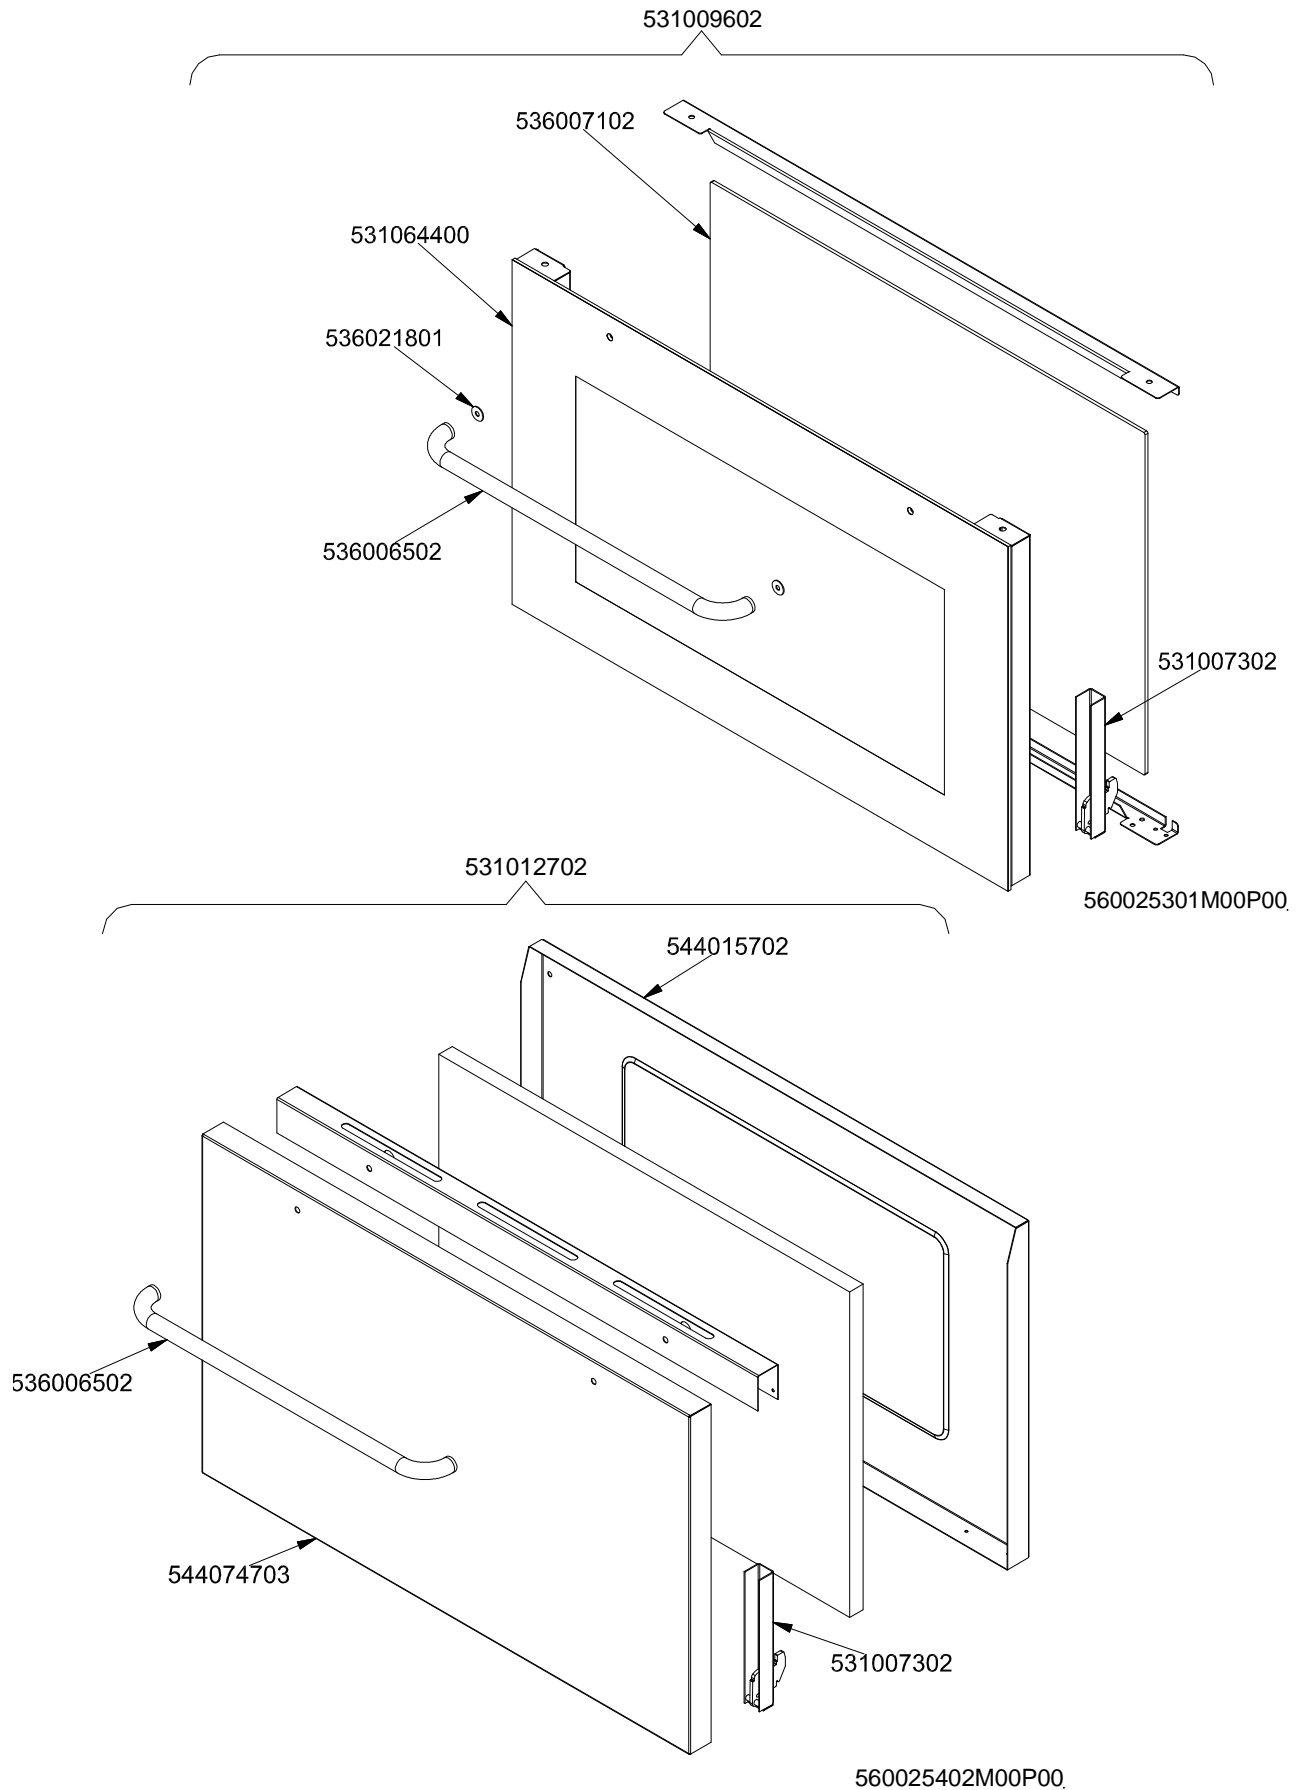

560003802M00P00.

MAGIC SNACK 60

CUCINE / RANGES / HERDE / CUISINIÈRES / N° ≥ 0310

FORNO / OVEN / BACKOFEN / FOUR / CF-8 10 10/6

PORTE / DOORS / TÜREN / PORTES ≥ 0706

PC-E

Page	Pos	Code	Description
001		537002200	ELECTRICAL PLATE D.180 W1500 V230
001		537002100	ELECTRICAL PLATE D.145 W1000 V230
001		537002300	ELECTRICAL PLATE D.220 W2000 V230
001		541026900	NEUTRAL SPACER 800
001		544043701	UPPER PLATE CF-8E
001		544216201	UPPER PLATE CF-8E/A (NEW MOD.)
001		544083001	CONTROL PANEL FOR RANGE CFM-8ET
001		544044202	CONTROL PANEL CF-8E
001		544044401	SIDE NEW CF-8
001		531008100	ADJUSTABLE LEG H9 CHROME
002		539024000	SIGN PLATE FOR OVEN SELECTOR
002		537019201	OVEN COMMUTATOR MULTIF.60+65
002		536013800	KNOB D.70 BLACK 6*5 WITH SPRING
002		539023301	ADHESIVE GRADUATED*EL.MULTIF.COMM.
002		537014100	WHITE WARNING LIGHT 250V
002		537014200	GREEN WARNING LIGHT 250V
002		539023900	SIGN PLATE FOR OVEN TEMPERATURE
002		537019101	THERMOSTAT MONOPHAS.050-320°C F.MF
002		539023800	SIGN PLATE FOR OVEN TIMER
002		539023501	ADHESIVE GRAD.DISC *E.MULTIF.TERM.
002		537019300	TIMER FOR MULTIFUNCTION OVEN
002		537019301	
002		537006200	UPPER OVEN HEATING EL.1000+2000W
002		533095900	PIN FOR GRIDSHOLDER SUPPORT CF 60
002		539023400	ADHESIVE GRADUATED DISC F.KNOB
002		537019000	CIRCULAR HEATING ELEMENT FOR OVEN
002		537006800	FAN 240V CF-62
002		533084801	PANEL SPACER OF AIR DIFF.MAXI OVEN
002		534009100	GRILL PROTECTION CF-8/10
002		537005400	OVEN BULB 15W 300°C
002		537007900	OVEN BULB-SOCKET
002		536011301	OVEN GASKET CF-8/10 *FE*
002		531057900	LHD GRIDS HOLDER FOR MAXI-OVEN
002		531006701	MAXI OVEN GRID FOR S60/65
002		537006300	LOWER OVEN HEATING EL.W1750 230CF8/
002		531012402	DOOR WHEEL HOLDER FOR MAXI OVEN
002		533079700	LOCK SPRING FOR BULB §3/§4
002		531057800	RHD GRIDS HOLDER FOR MAXI-OVEN
003		536007102	
003		531064400	EXTERNAL GLASS MAXI OVEN DOOR+FRAME
003		536021801	DOOR HANDLE SPACER FOR MAXI OVEN
003		536006502	OVEN DOOR HANDLE 60LINE AL.
003		531007302	DOOR HINGE FOR MAXI OVEN 60.LINE
003		531012702	STAINLESS STEEL OVEN DOOR 60 LINE
003		544015702	INNER-DOOR FOR MAXI OVEN OF 60LINE
003		544074703	S/S MAXI OVEN DOOR PANEL
004		537000300	COMMUTATOR 7 POSITIONS S.49 16A
004		536002100	KNOB 7 POSITIONS SNACK
004		537014100	WHITE WARNING LIGHT 250V