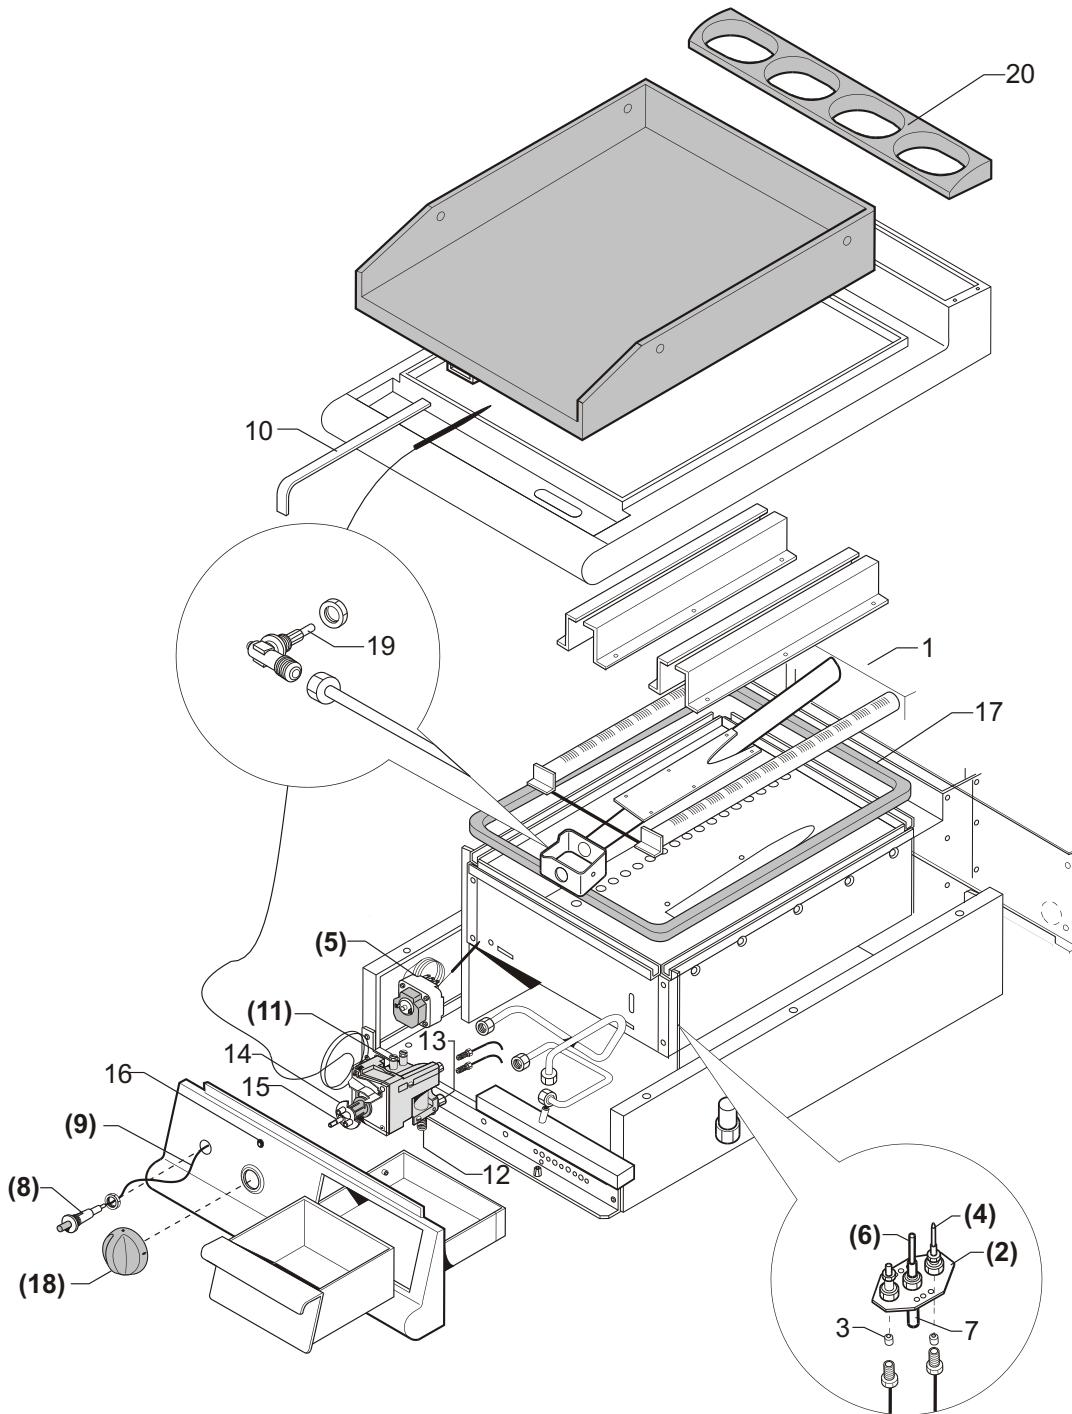

cin

(.....) RICAMBIO CONSIGLIATO
(.....) SUGGESTED SPARE-PARTS

FRY-TOP A GAS (Serie 700 - 1/2M)
GAS FRY-TOP (Serie 700 - 1/2M)

Tav. Rif. BCP0070-(20)

RIF. Da matricola n°
REF. From serial n°

Versione con PIASTRA acciaio e/o CROMO
Version steel and/or chromed plate

Rev.01 del 28/10/1999

Baron Cucine Professionali S.r.l.

RIPRODUZIONE, ANCHE PARZIALE, VIETATA

BCP0070-(19)