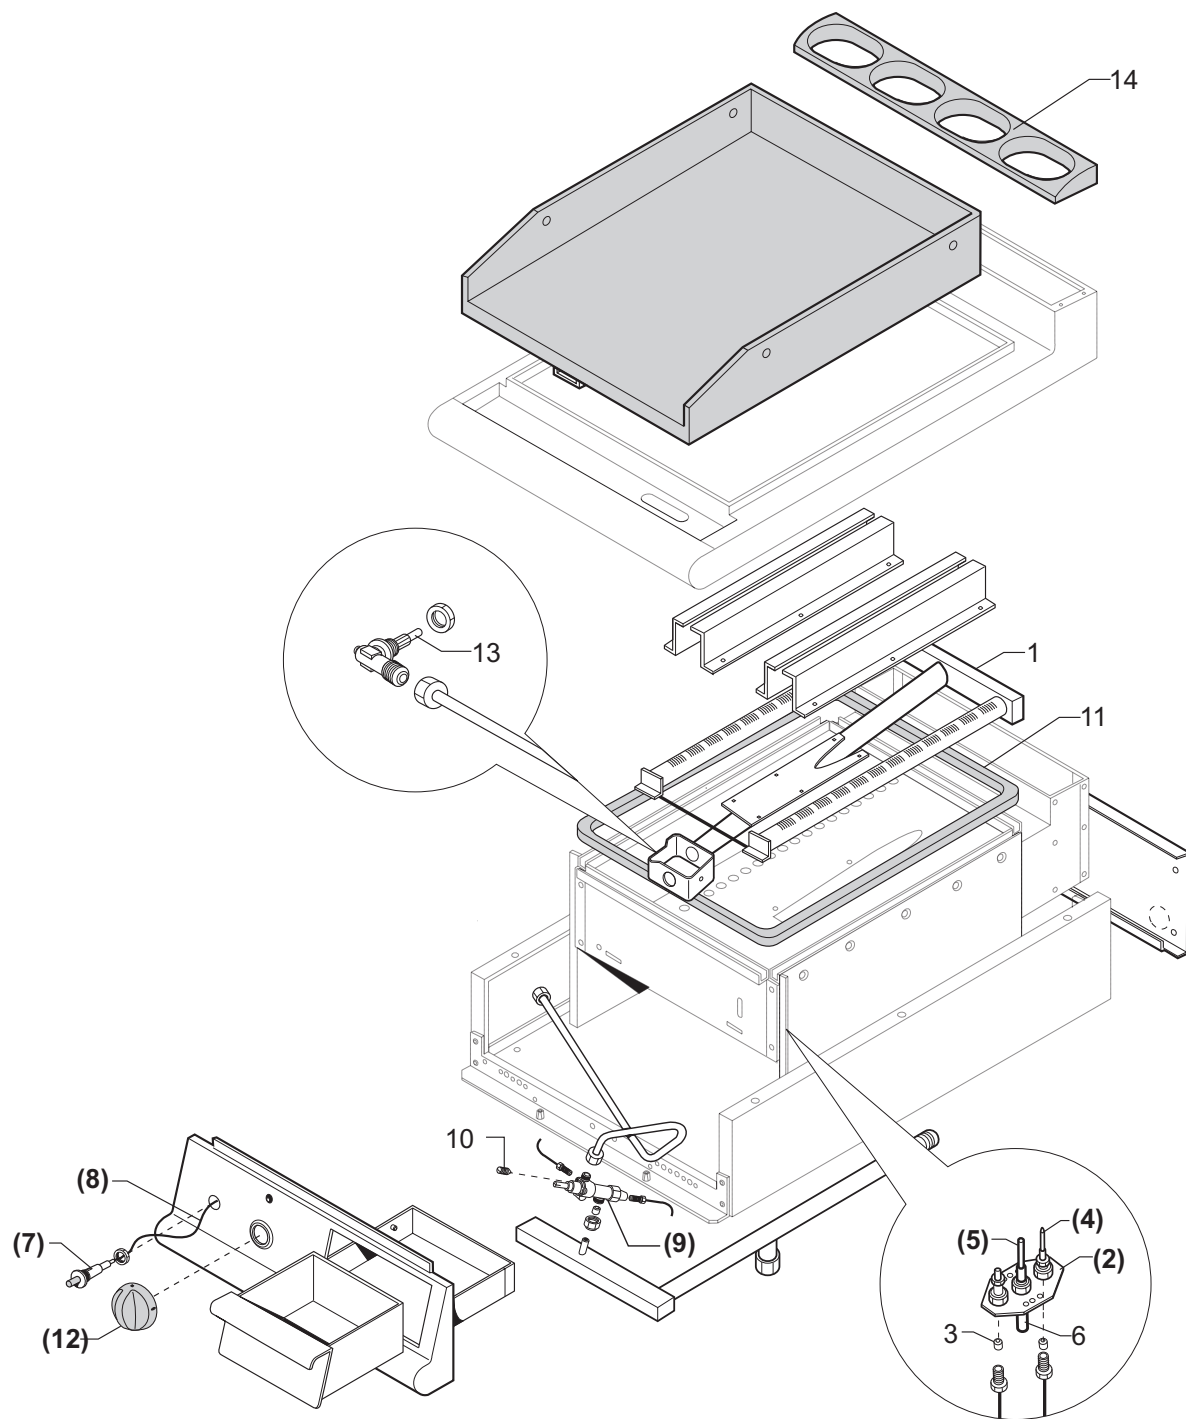

cine

(.....) RICAMBIO CONSIGLIATO
(.....) SUGGESTED SPARE-PARTS

FRY-TOP A GAS (Serie 700 - 1/2M)
GAS FRY-TOP (Serie 700 - 1/2M)

Tav. Rif. BCP0070-(16)

RIF. Da matricola n°
REF. From serial n°

Versione Normale
Normal version

Rev.01 del 28/10/1999

Baron Cucine Professionali S.r.l.

RIPRODUZIONE, ANCHE PARZIALE, VIETATA

BCP0070-(15)