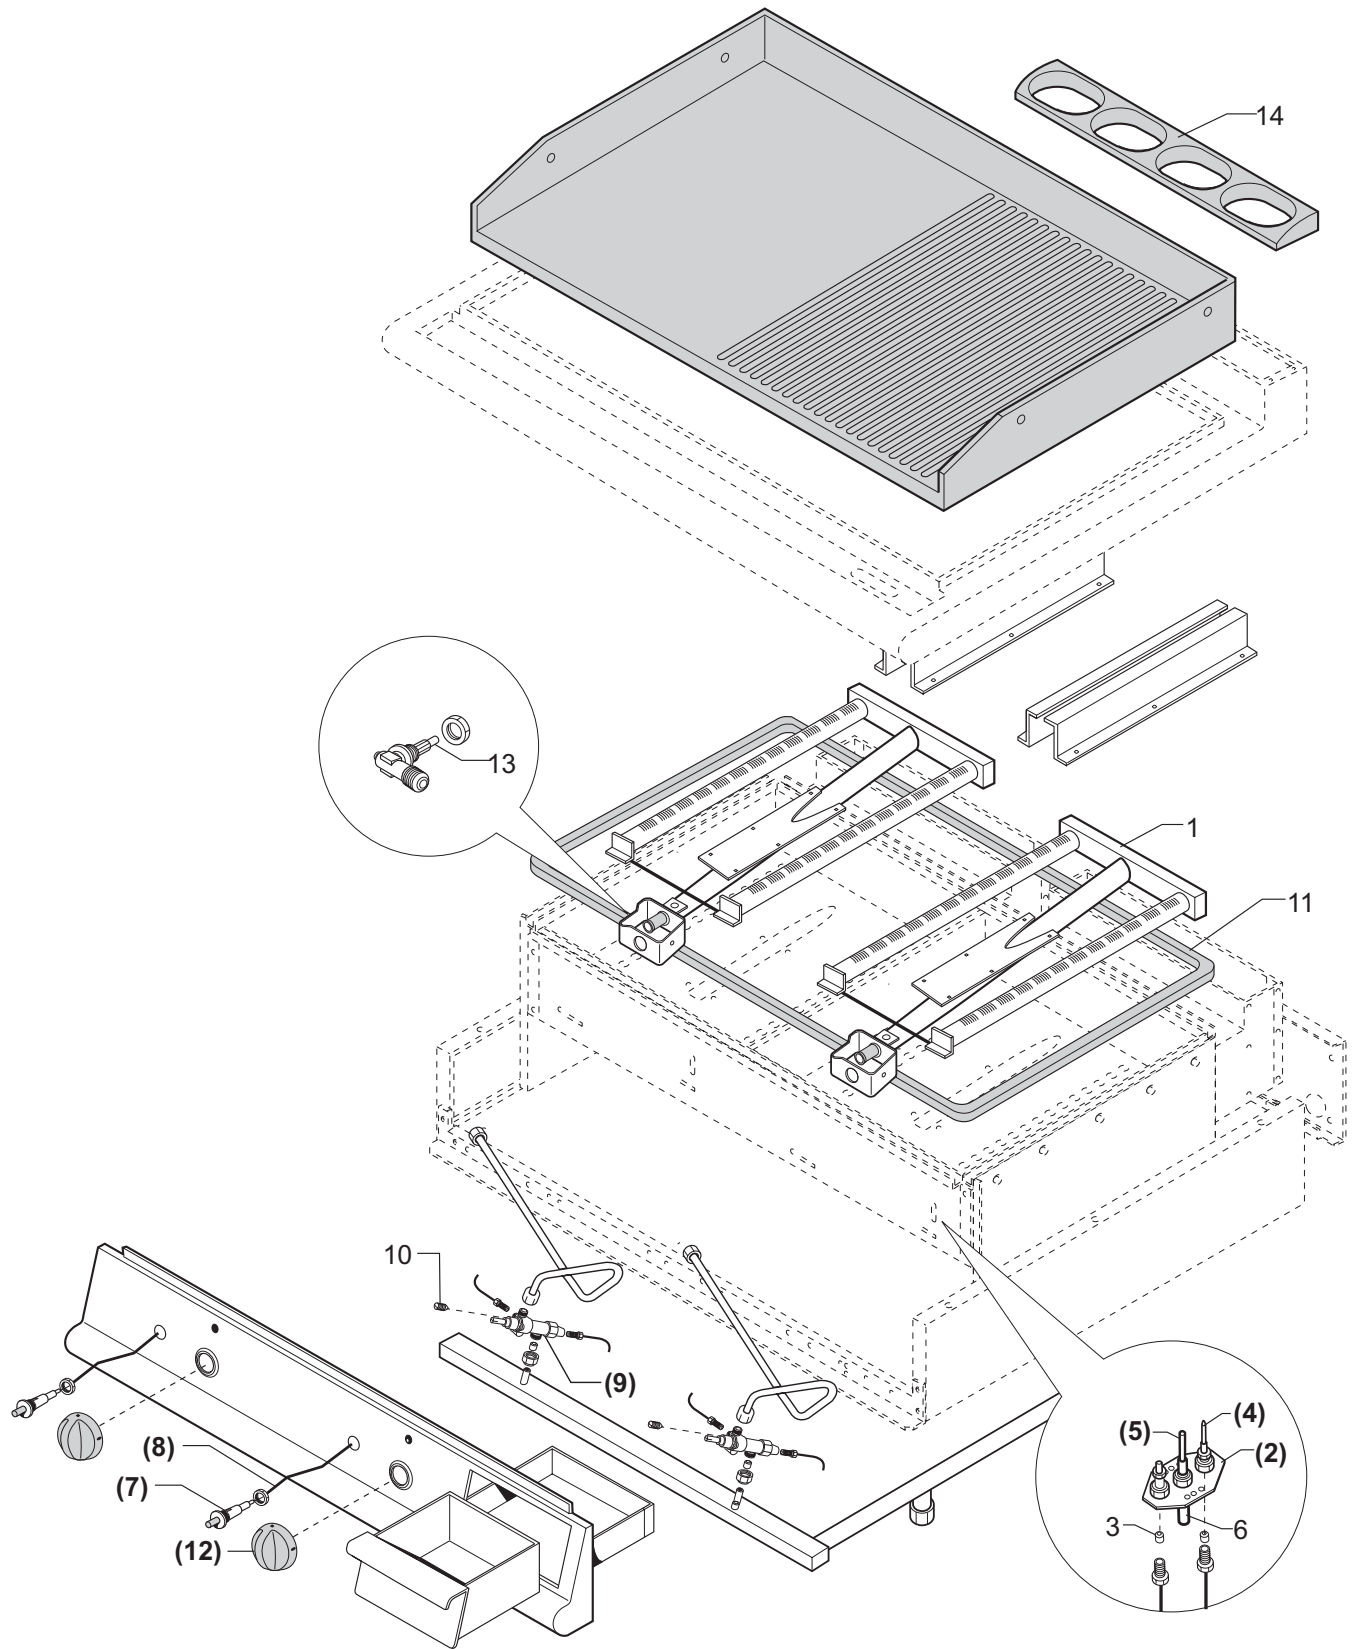

(.....) RICAMBIO CONSIGLIATO
(.....) SUGGESTED SPARE-PARTS

FRY-TOP A GAS (Serie 700 - 1/1M)
GAS FRY-TOP (Serie 700 - 1/1M)

Tav. Rif. BCP0070-(18)

RIF. Da matricola n°
REF. From serial n°

Versione Normale
Normal version

Rev.00 del 16/06/1997

Baron Cucine Professionali S.r.l.

RIPRODUZIONE, ANCHE PARZIALE, VIETATA

BCP0070-(17)