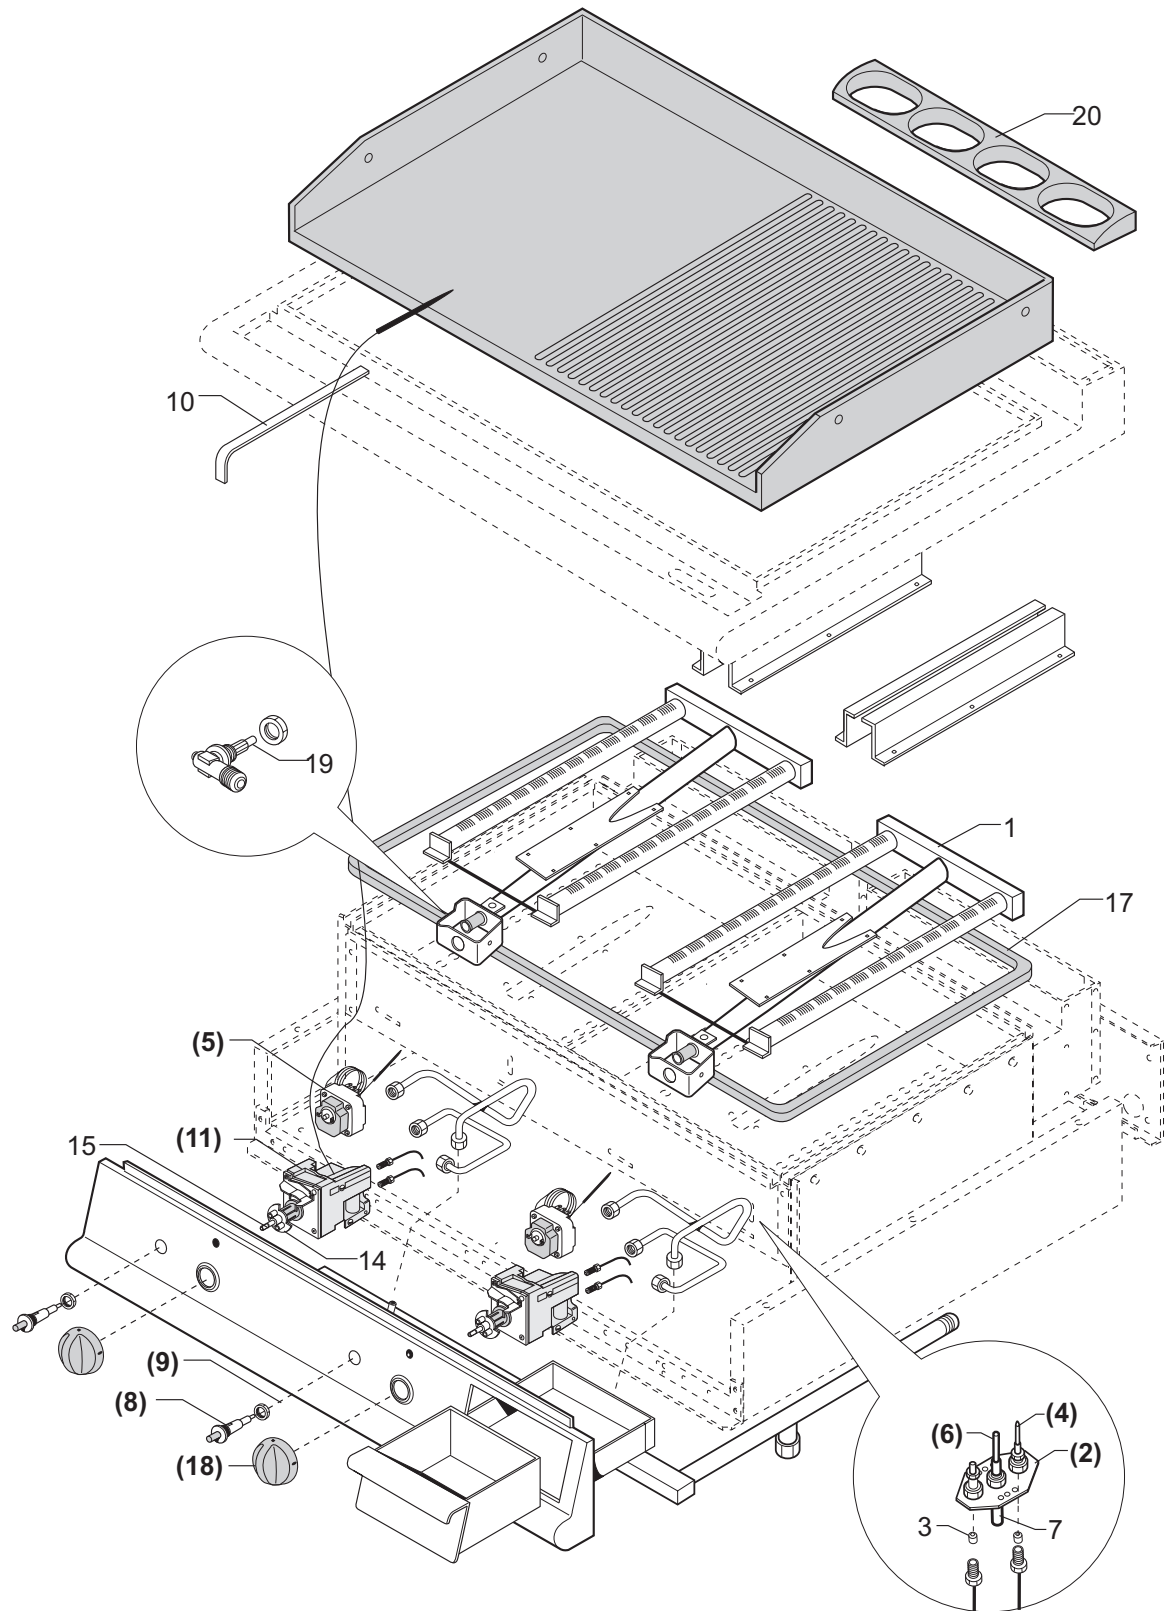

cine

(.....) RICAMBIO CONSIGLIATO
(.....) SUGGESTED SPARE-PARTS

FRY-TOP A GAS (Serie 700 - 1/1M)
GAS FRY-TOP (Serie 700 - 1/1M)

Tav. Rif. BCP0070-(22)

RIF. Da matricola n°
REF. From serial n°

Versione con PIASTRA acciaio e/o CROMO
Version steel and/or chromed plate

Rev.00 del 16/06/1997

Baron Cucine Professionali S.r.l.

RIPRODUZIONE, ANCHE PARZIALE, VIETATA

BCP0070-(21)