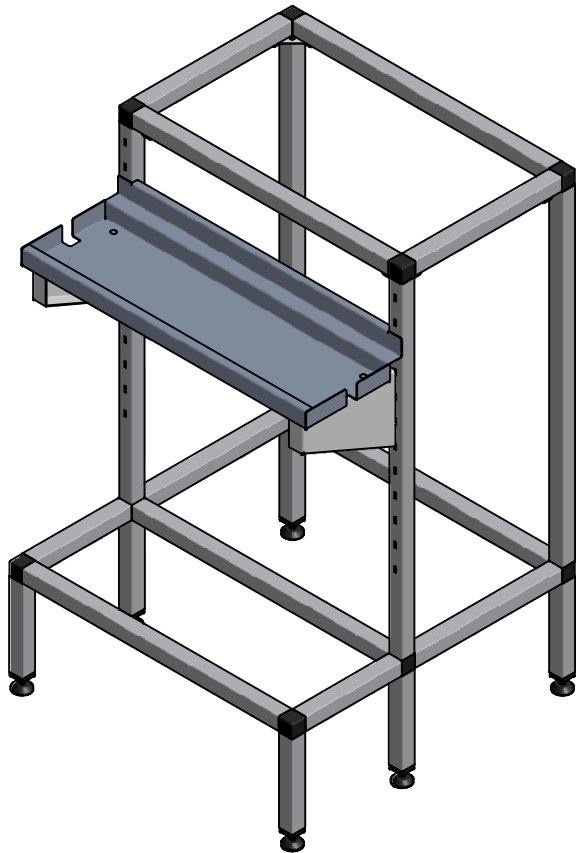

15	1	LEKBAKHOUDER ONDERST CB 1x 5		68547
14	1	LEKBAKSTEUN ONDERSTEL CB LI		68544
13	1	LEKBAKSTEUN ONDERSTEL CB RE		68543
12	4	METAALSCHROEF RVS M 5X40 CK	niet afgebeeld	05035
11	4	BEUGEL ZIJWAND ONDERSTEL CB		68546
10	5	PIJP RVS 25x25x1.2 L= 480		68536
9	4	PIJP RVS 25x25x1.2 L= 275		68534
8	2	PIJP RVS 25x25x1.2 L= 610		68386
7	2	PIJP RVS 25x25x1.2 GAT L= 610		68532
6	2	PIJP RVS 25x25x1.2 L= 180		68533
5	6	BUISVERBINDING 3W		08614
4	2	BUISVERBINDING 5W		08615
3	2	BUISVERBINDING 4W		08616
2	6	PIJP RVS 25x25x1.2 L= 155		68380
1	6	STELVOETJES M8 COMBI-TUBE		08617

STUK-NR	AAN-TAL	BENAMING OF MATERIAAL	AFMETINGEN OF OPMERKINGEN	ARTIKELNUMMER
SYMBOLEN VOLGENS ANIMO-NORM-02 IK-4.11		MAATTOLERANTIES VOLGENS ANIMO-NORM-01 IK-4.8		REV. 01 31-08-04 STUKLIJST GEWIJZIGD
PROJECTIE 		SCHAAL: 1:10	GETEKEND: W.B	BLAD 1 van 2
		MAATEENHEID: mm	GECONTROLEERD:	
		DATUM: 12-4-2004		
ONDERSTEL RVS CB 1x 5 (W) R/L				T10730

Animo

A4