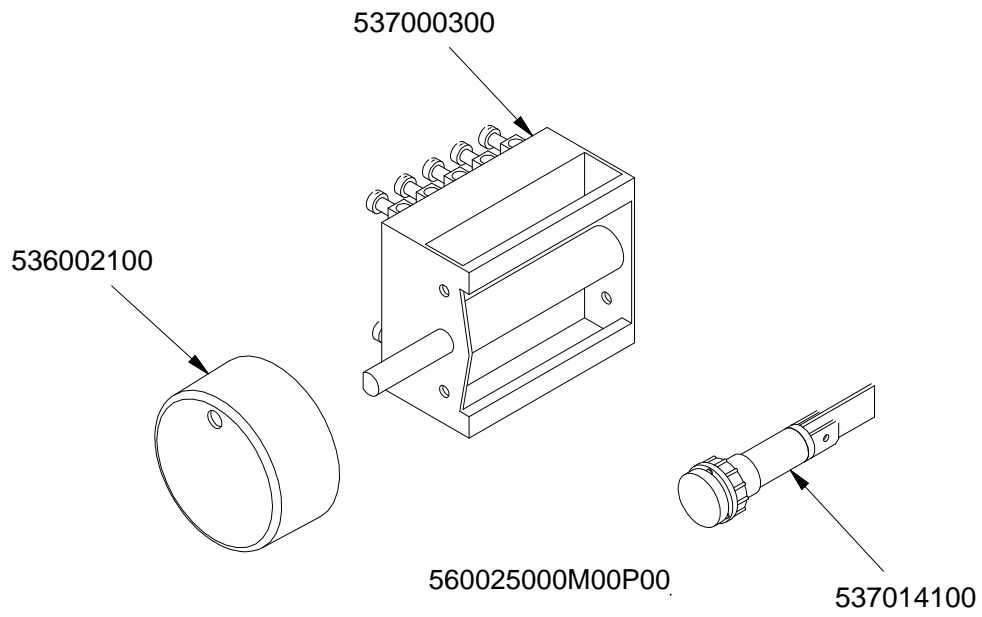

560003801M00P00

MAGIC SNACK 60

CUCINE / RANGES / HERDE / CUISINIÈRES / N° ≥ 0310

FORNO / OVEN / BACKOFEN / FOUR / CF-8 10 10/6

PORTE / DOORS / TÜREN / PORTES ≤ 0705

PC-E

Page	Pos	Code	Description
001		537002200	ELECTRICAL PLATE D.180 W1500 V230
001		537002100	ELECTRICAL PLATE D.145 W1000 V230
001		537002300	ELECTRICAL PLATE D.220 W2000 V230
001		541027000	NEUTRAL SPACER 1000
001		544043601	UPPER PLATE CF-10E
001		544083101	CONTROL PANEL FOR RANGE CFM-10ET
001		544044102	CONTROL PANEL CF-10E
001		537007600	TERMINAL BLOCK SINGLEPHASE 40A
001		544044301	SIDE NEW CF-10
001		531008100	ADJUSTABLE LEG H9 CHROME
002		537019200	SELECTOR FOR MULTIFUNCTION OVEN
002		539024000	SIGN PLATE FOR OVEN SELECTOR
002		536013800	KNOB D.70 BLACK 6*5 WITH SPRING
002		539023300	ADHESIVE GRADUATED DISC FOR KNOB
002		537014100	WHITE WARNING LIGHT 250V
002		537014200	GREEN WARNING LIGHT 250V
002		537019100	THERMOSTAT FOR MULTIFUNCTION OVEN
002		539023900	SIGN PLATE FOR OVEN TEMPERATURE
002		539023500	ADHESIVE GRAD.DISC *E.MULTIF.TERM.
002		539023800	SIGN PLATE FOR OVEN TIMER
002		537019300	TIMER FOR MULTIFUNCTION OVEN
002		539023400	ADHESIVE GRADUATED DISC F.KNOB
002		537006200	UPPER OVEN HEATING EL.1000+2000W
002		533079700	LOCK SPRING FOR BULB 5/8
002		533037600	LOCK SPRING FOR BULB
002		537006800	FAN 240V CF-62
002		537019000	CIRCULAR HEATING ELEMENT FOR OVEN
002		534009100	GRILL PROTECTION CF-8/10
002		534009101	
002		536011300	OVEN GASKET CF-8/10
002		537005400	OVEN BULB 15W 300°C
002		537007900	OVEN BULB-SOCKET
002		531013600	SIDE GRID FOR MAXI/VENTILATED OVEN
002		531012401	OVEN DOOR WHEEL HOLDER F.CF-8/10
002		537005300	MOTOR FOR SPIT CF-8/10
002		531006700	OVEN GRID FOR CF-8/10
002		534002200	OVEN DRIPPING-PAN CF-8/10
002		536018300	GRIP FOR ROTATING SPIT
002		537006300	LOWER OVEN HEATING EL.W1750 230CF8/
002		531038100	SPIT FOR MAXI MULTIF. NEW OVEN
003		531009601	COMPLETE GLASS OVEN DOOR
003		544015900	INNER GLASSDOOR OF MAXI OVEN
003		544015901	INNER-DOOR FOR MAXI OVEN *GLASS*
003		536007100	INTERNAL GLASS OVEN DOOR CF-8/10
003		536007101	
003		536021800	DOOR HANDLE SPACER FOR MAXI OVEN
003		531007001	OVEN GLASS DOOR HANDLE CF-8/10
003		536007001	EXTERNAL GLASS OVEN DOOR CF8/10
003		531007301	DOOR HINGE FOR MAXI OVEN CF-8/10
003		531012701	STAINLESS STEEL OVEN DOOR 60/65LINE
003		544015700	INNER DOOR OF MAXI OVEN