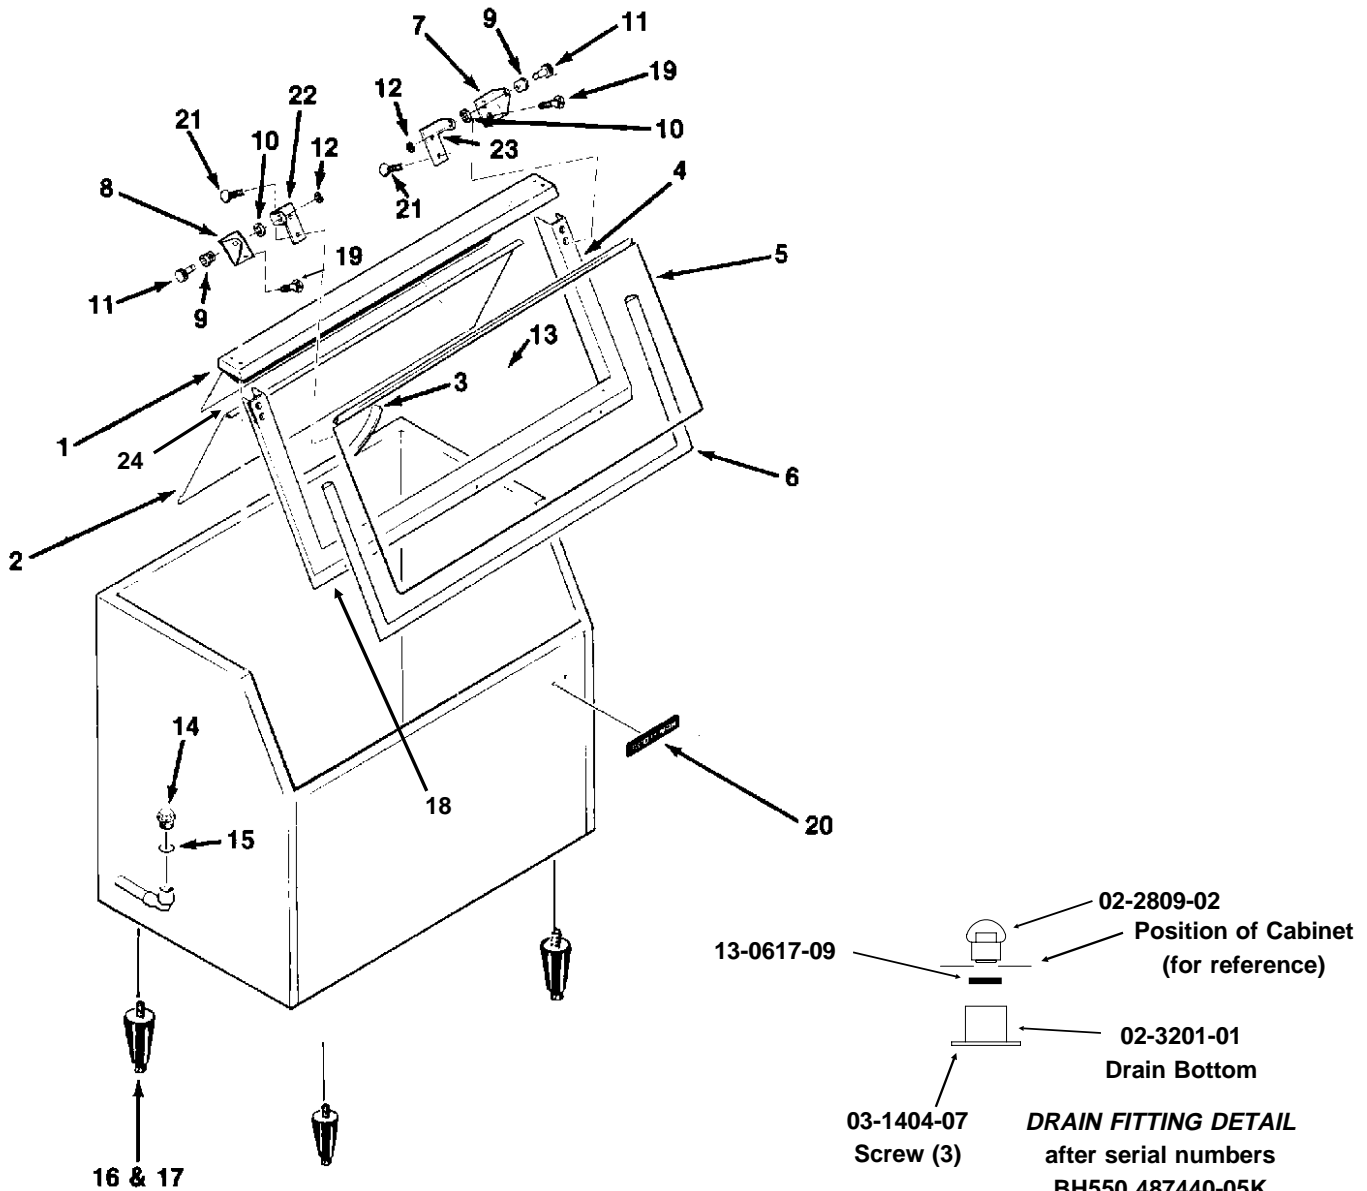

# Bins and Accessories Service Parts

## BH800/BH550

ITEM NUMBER	BH800 PART NUMBER	BH550 PART NUMBER	DESCRIPTION	ITEM NUMBER	BH800 PART NUMBER	BH550 PART NUMBER	DESCRIPTION
1	A32408-001	A33921-001	Canopy	12	03-1539-09	same	E-Clip
2	A32410-001	A32580-001	Baffle	13	03-0727-00	same	Thumb Screw
3	19-0503-04	same	Gasket	14	02-2809-01	same	Drain Top
			order per foot	15	13-0617-11	same	O-Ring
4	A32418-020	A33922-020	Door Frame	16	KLPE	same	Legs, painted
5	A32419-020	A33938-020	Door	17	KLPS	same	Legs, S.S.
6	13-0595-00 (10')	same (6')	Door Gasket	18	03-1404-06	same	Screw
			order per foot	19	03-1360-02	same	Screw
7	A32396-002	same	Hinge Rt.	20	15-0711-01	same	Emblem
8	A32396-001	same	Hinge Left	21	03-1418-41	same	Screw
9	02-2380-01	same	Hinge Bushing	22	A32546-001	same	Door Hinge Left
10	02-2380-02	same	Hinge Spacer	23	A32546-002	same	Door Hinge Rt.
11	02-2806-01	same	Shoulder Screw	24	03-1423-07	same	Speed Nut for Baffle