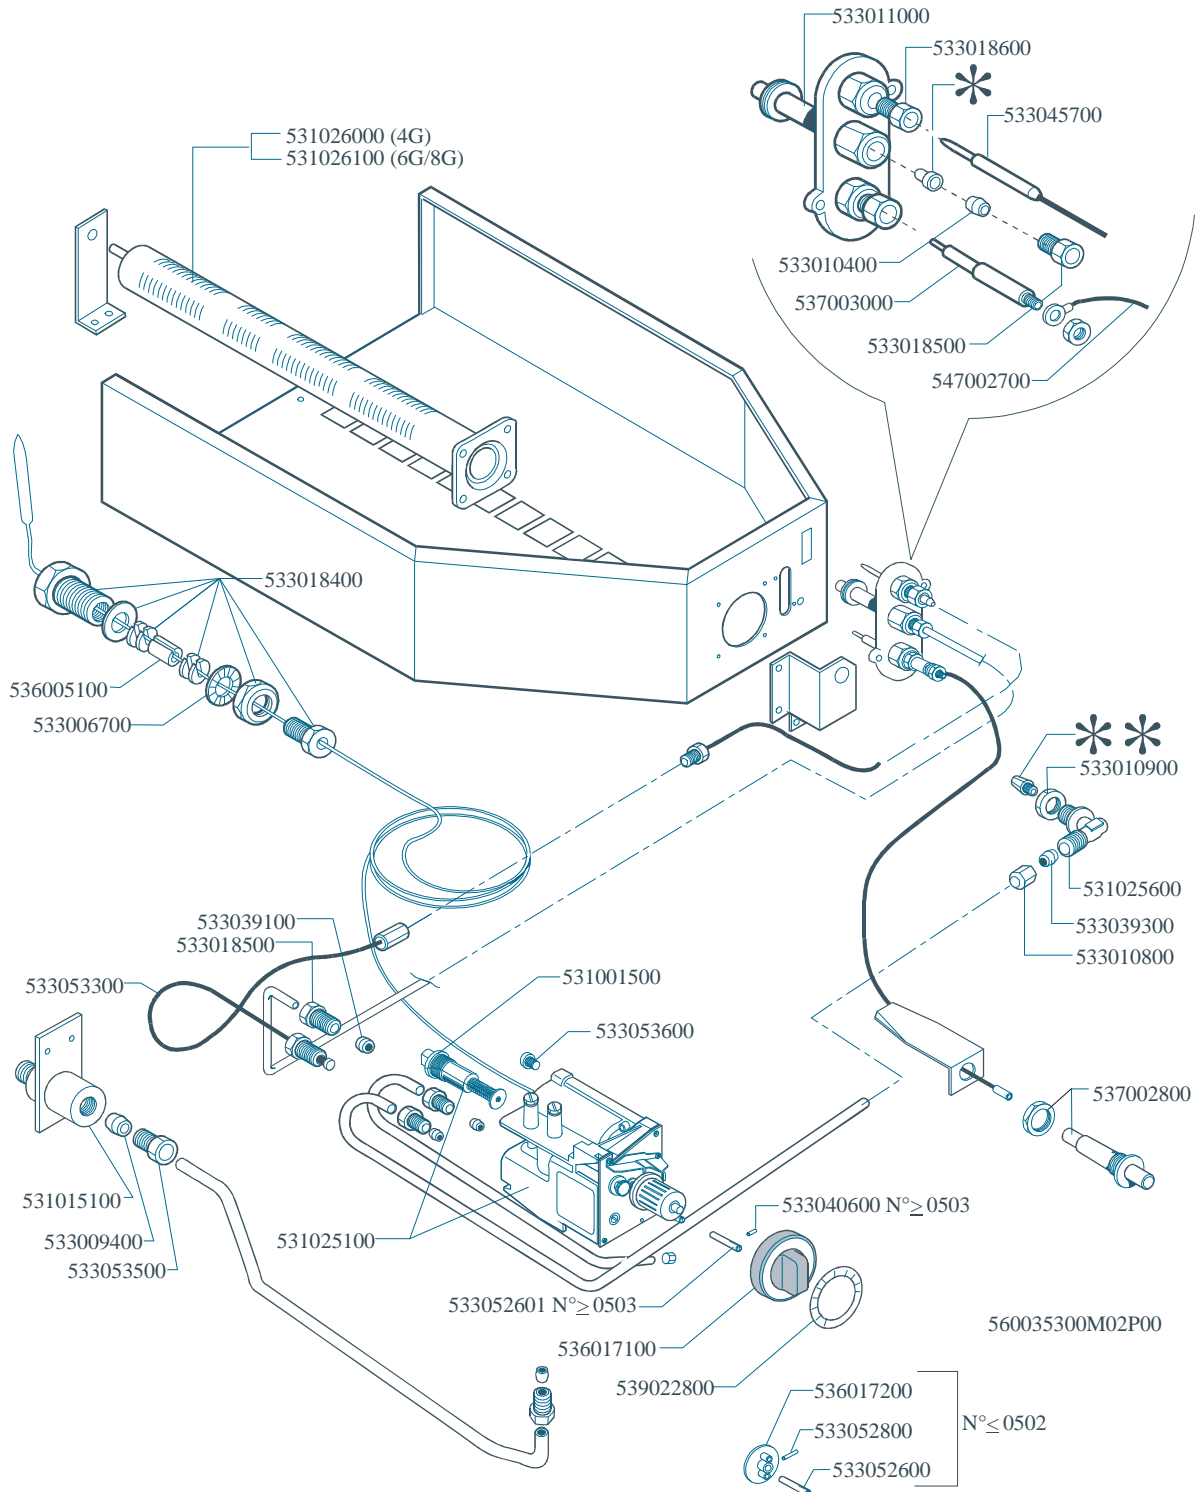

MAGIC PROF 65

GAS / GAS / GAS / GAZ

BM-4G BM-6G BM-8G

	*	BM-4G **	BM-6G ***	BM-8G ***
G30- 28+30mbar G31- 37mbar	533020200	533032601	533047100	533030600
G30- 50mbar	533020200	533033000	533032601	533019300
G20- 20mbar G25- 25mbar	533020400	533056600	533047200	533044000
G25- 20mbar	533020400	533046200	533046600	533055100
G25- 25mbar NL	533020400	533046100	533031401	533055000