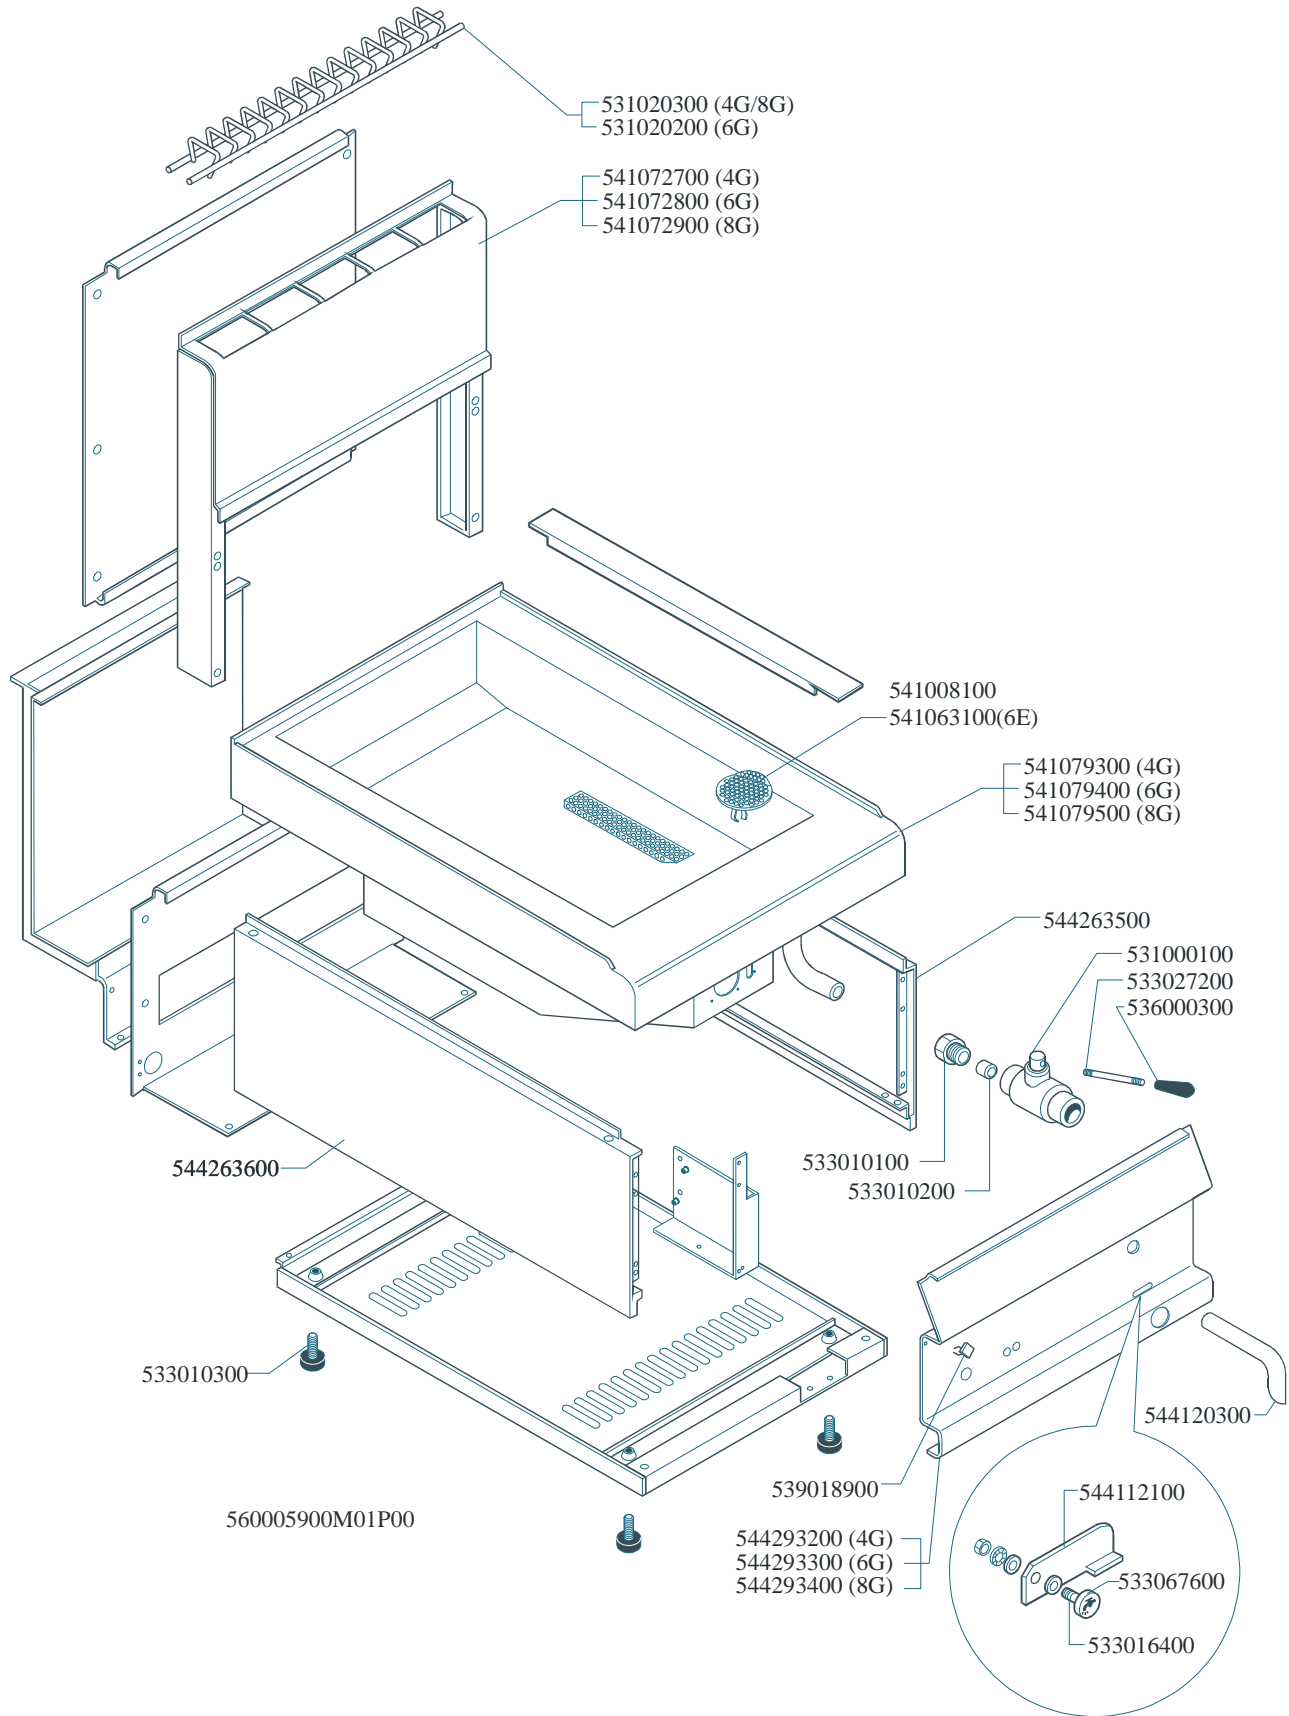

MAGIC PROF 65

GAS / GAS / GAS / GAZ

BM-4G BM-6G BM-8G