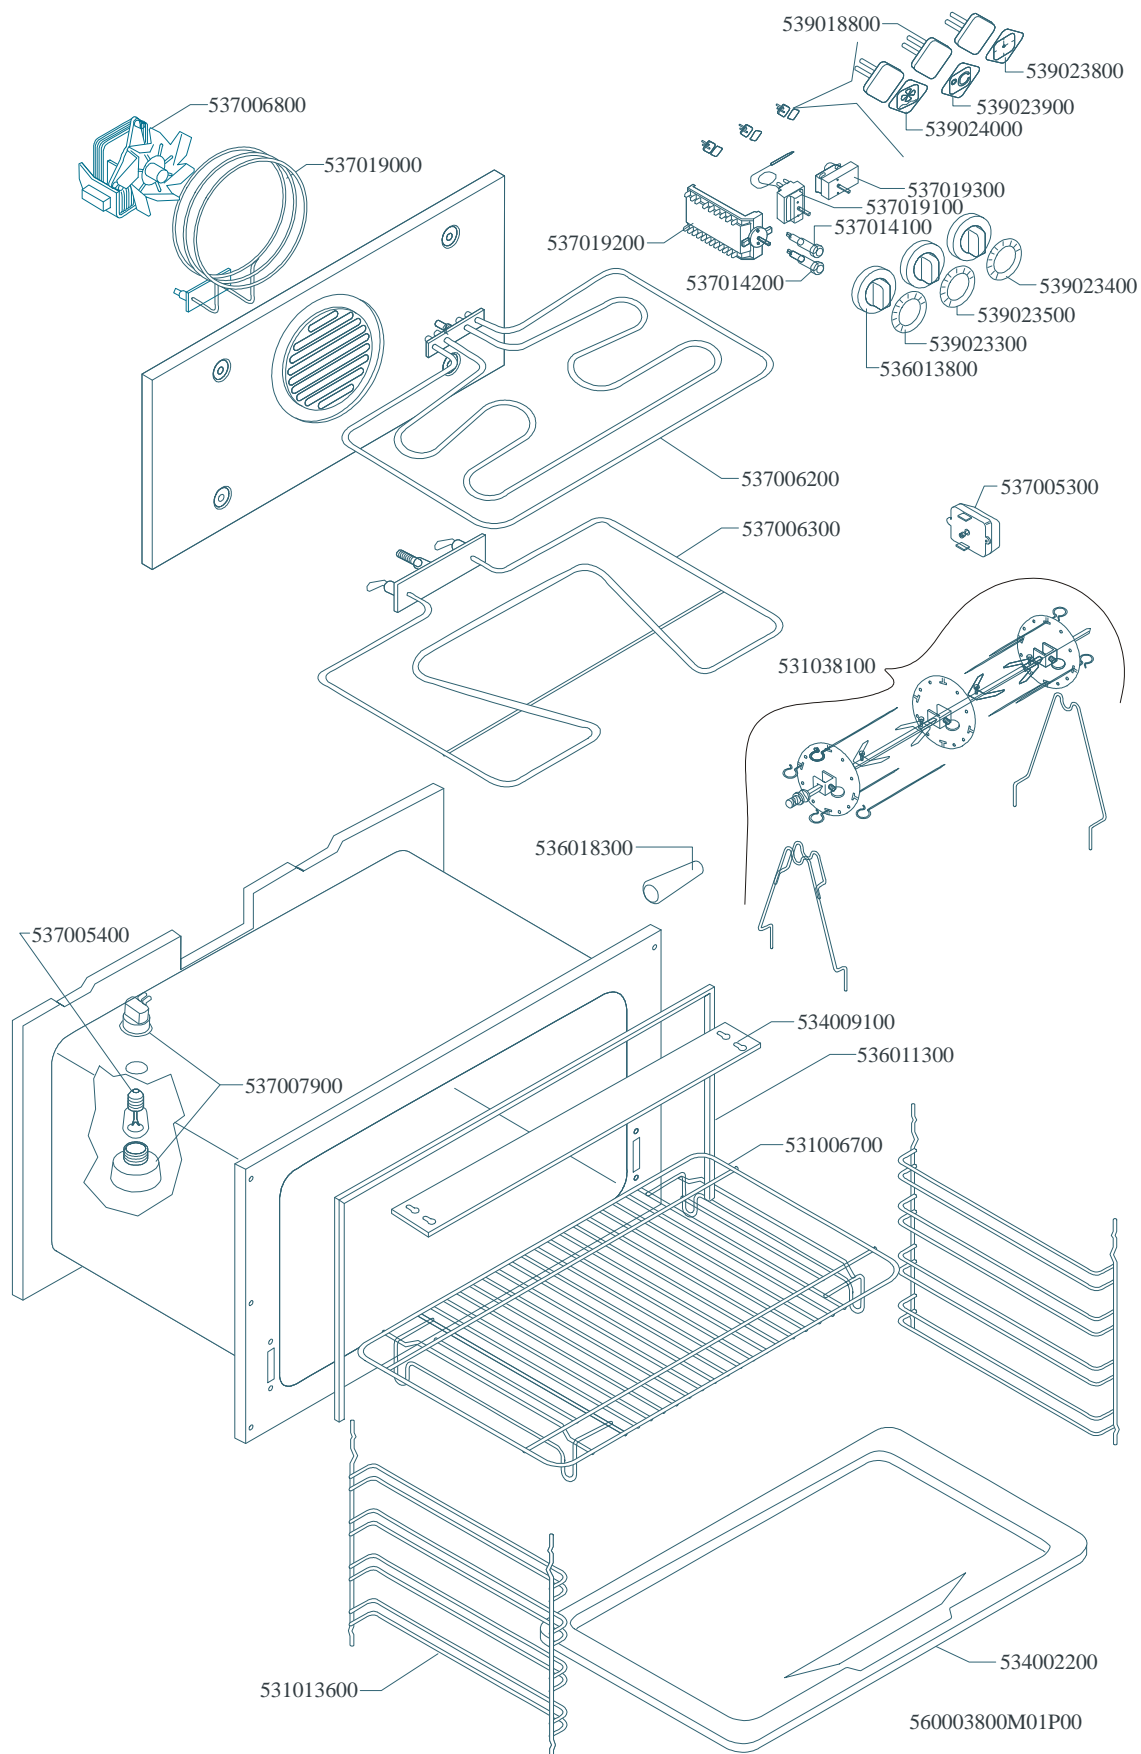

MAGIC SNACK 60

CUCINE / RANGES / HERDE / CUISINIÈRES / N° 0309
FORNO / OVEN / BACKOFEN / FOUR / CF-8 10 10/6

PORTE / DOORS / TÜREN / PORTES

Page	Pos	Code	Description
001		544044400	SIDE 800 RANGE
001		531008100	ADJUSTABLE LEG H9 CHROME
002		541026900	NEUTRAL SPACER 800
002		537002300	ELECTRICAL PLATE D.220 W2000 V230
002		537002200	ELECTRICAL PLATE D.180 W1500 V230
002		537002100	ELECTRICAL PLATE D.145 W1000 V230
002		544216200	UPPER PLATE CF-8E/A (OLD MOD.)
002		537000300	COMMUTATOR 7 POSITIONS S.49 16A
002		536002100	KNOB 7 POSITIONS SNACK
002		537014100	WHITE WARNING LIGHT 250V
002		544083000	CONTROL PANEL FOR RANGE CFM-8ET
003		539018800	INDEX FOR OVEN KNOB
003		539023800	SIGN PLATE FOR OVEN TIMER
003		539023900	SIGN PLATE FOR OVEN TEMPERATURE
003		539024000	SIGN PLATE FOR OVEN SELECTOR
003		537019300	TIMER FOR MULTIFUNCTION OVEN
003		537019100	THERMOSTAT FOR MULTIFUNCTION OVEN
003		537014100	WHITE WARNING LIGHT 250V
003		537014200	GREEN WARNING LIGHT 250V
003		537019200	SELECTOR FOR MULTIFUNCTION OVEN
003		537006800	FAN 240V CF-62
003		537019000	CIRCULAR HEATING ELEMENT FOR OVEN
003		539023400	ADHESIVE GRADUATED DISC F.KNOB
003		539023500	ADHESIVE GRAD.DISC *E.MULTIF.TERM.
003		539023300	ADHESIVE GRADUATED DISC FOR KNOB
003		536013800	KNOB D.70 BLACK 6*5 WITH SPRING
003		537006200	UPPER OVEN HEATING EL.1000+2000W
003		537006300	LOWER OVEN HEATING EL.W1750 230CF8/
003		537005300	MOTOR FOR SPIT CF-8/10
003		531038100	SPIT FOR MAXI MULTIF. NEW OVEN
003		536018300	GRIP FOR ROTATING SPIT
003		537005400	OVEN BULB 15W 300°C
003		534009100	GRILL PROTECTION CF-8/10
003		536011300	OVEN GASKET CF-8/10
003		537007900	OVEN BULB-SOCKET
003		531006700	OVEN GRID FOR CF-8/10
003		534002200	OVEN DRIPPING-PAN CF-8/10
003		531013600	SIDE GRID FOR MAXI/VENTILATED OVEN
004		531012700	STAINLESS STEEL OVEN DOOR CF-8/10
004		531007900	STAINLESS STEEL DOOR WHEEL HOLDER
004		544074700	STAINLESS STEEL OVEN DOOR PANEL
004		541025200	STAINLESS STEEL OVEN DOOR HANDLE
004		531008200	STAINLESS STEEL DOOR HINGE CF-8/10
004		531009600	COMPLETE GLASS OVEN DOOR
004		531012400	GLASS DOOR WHEEL HOLDER CF-8/10
004		531007000	OVEN GLASS DOOR HANDLE CF-8/10
004		536007100	INTERNAL GLASS OVEN DOOR CF-8/10
004		536007000	EXTERNAL GLASS OVEN DOOR CF8/10
004		531007300	GLASS DOOR HINGE CF-8/10