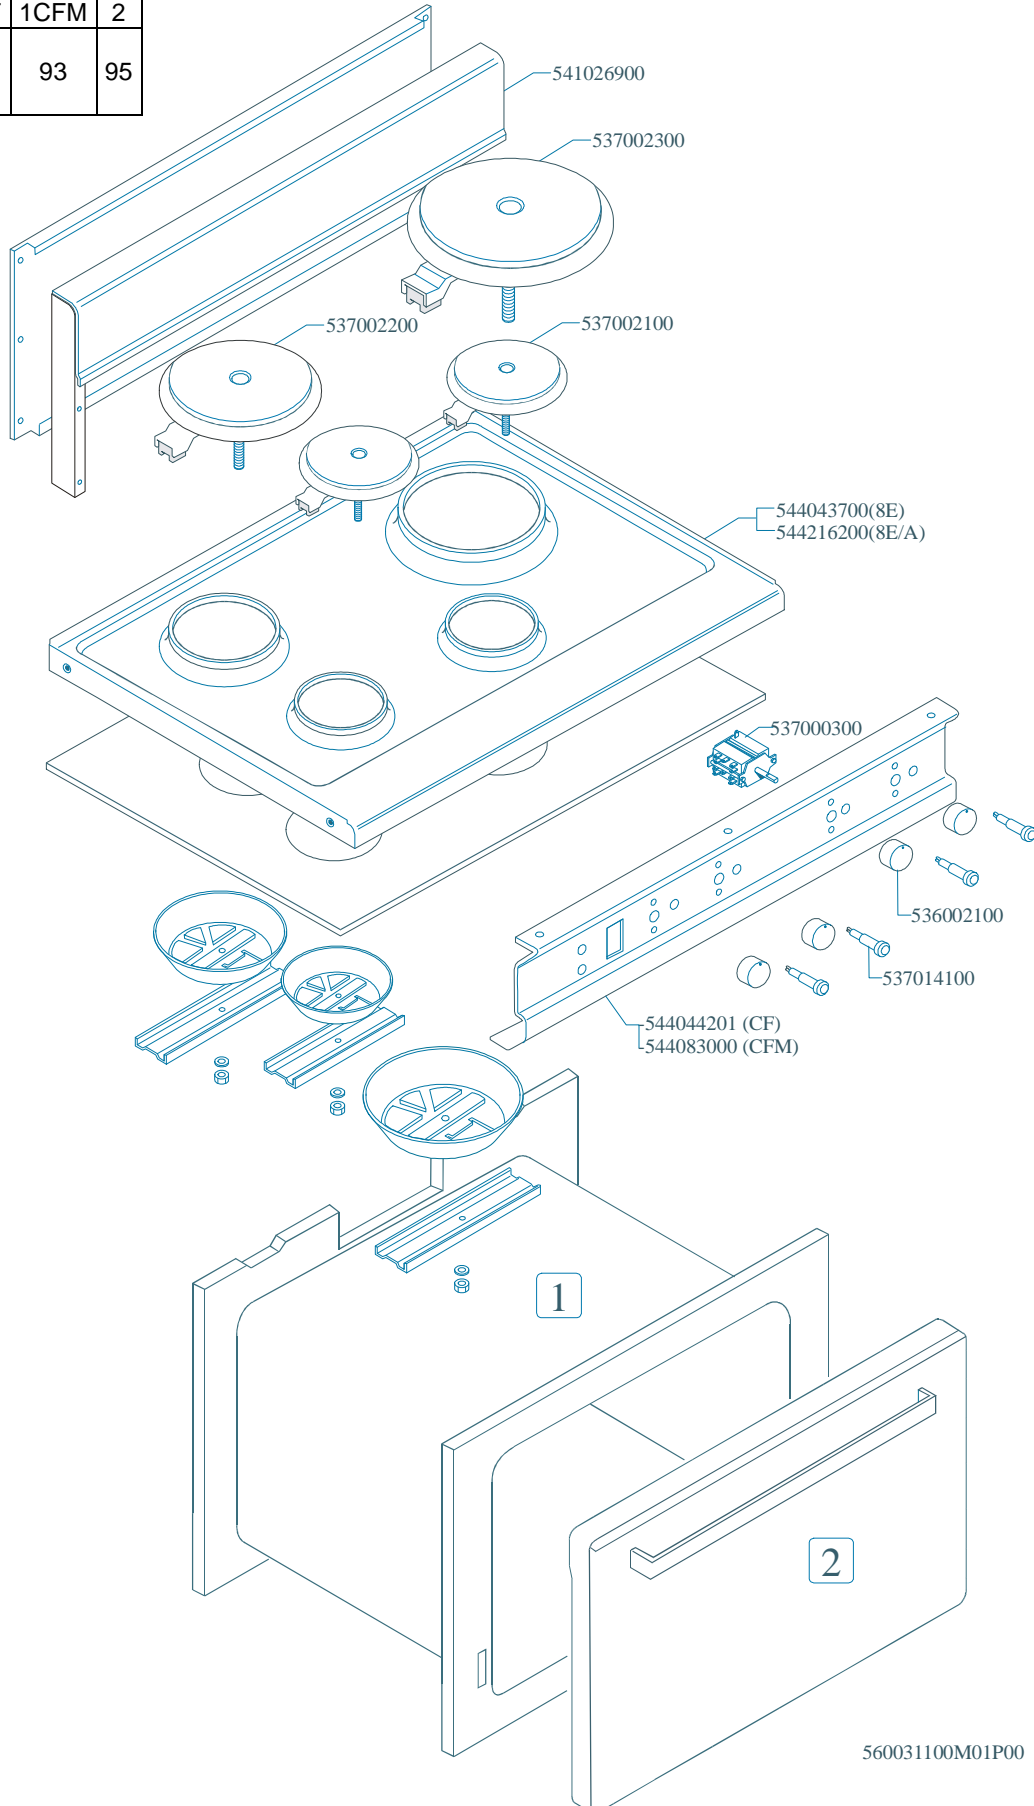

MAGIC SNACK 60

CUCINE / RANGES / HERDE / CUISINIÈRES / N° 0309

CF-8

CF-8EM CF-8ET CF-8EM/A CF-8ET/A CFM-8EM CFM-8ET CFM-8EM/A CFM-8ET/A

MAGIC SNACK 60

CUCINE / RANGES / HERDE / CUISINIÈRES / N° 3039

CF-8

CF-8EM CF-8ET CF-8EM/A CF-8ET/A CFM-8EM CFM-8ET CFM-8EM/A CFM-8ET/A

	1CF	1CFM	2
Vedi Pagina See Page Siehe Seite Voir Page Ver Pàgina	92	93	95

560031100M01P00

MAGIC SNACK 60

CUCINE / RANGES / HERDE / CUISINIÈRES / N° 0309

FORNO / OVEN / BACKOFEN / FOUR / CF-8 10 10/6

ELETTORICO MULTIFUNZIONE / MULTIFUNCTION ELECTRIC / MULTIFUNKTIONS
ELEKTRO / ELECTRIQUE A FONCTIONS MULTIPLES