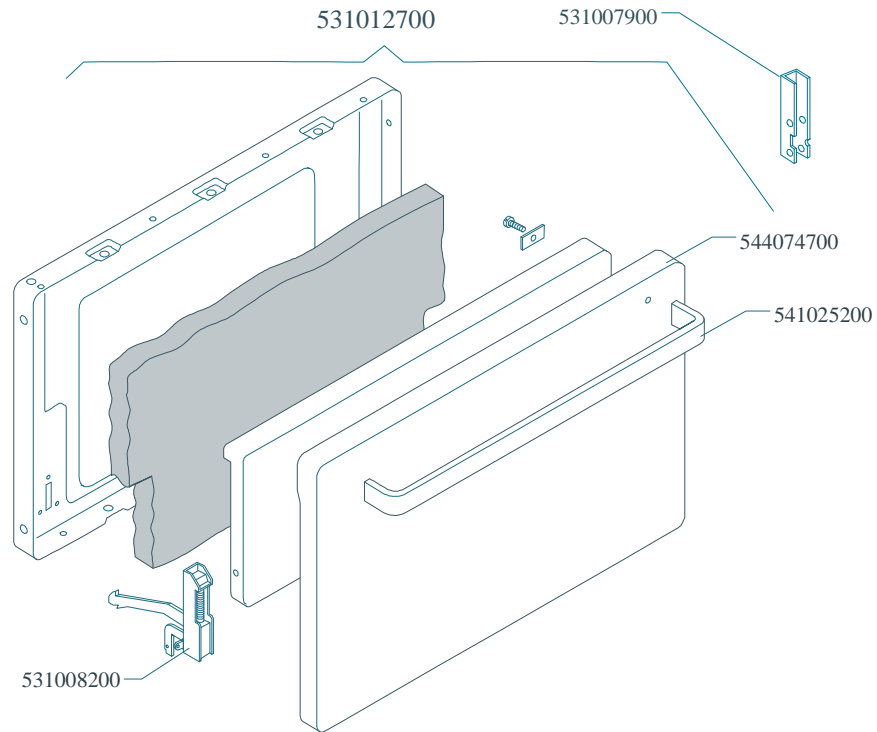

MAGIC SNACK 60

CUCINE / RANGES / HERDE / CUISINIÈRES / N° 0309
FORNO / OVEN / BACKOFEN / FOUR / CF-8 10 10/6

PORTE / DOORS / TÜREN / PORTES

Page	Pos	Code	Description
001		544044400	SIDE 800 RANGE
001		531008100	ADJUSTABLE LEG H9 CHROME
002		541026900	NEUTRAL SPACER 800
002		537002300	ELECTRICAL PLATE D.220 W2000 V230
002		537002200	ELECTRICAL PLATE D.180 W1500 V230
002		537002100	ELECTRICAL PLATE D.145 W1000 V230
002		544216200	UPPER PLATE CF-8E/A (OLD MOD.)
002		537000300	COMMUTATOR 7 POSITIONS S.49 16A
002		536002100	KNOB 7 POSITIONS SNACK
002		537014100	WHITE WARNING LIGHT 250V
002		544083000	CONTROL PANEL FOR RANGE CFM-8ET
003		539018800	INDEX FOR OVEN KNOB
003		539023800	SIGN PLATE FOR OVEN TIMER
003		539023900	SIGN PLATE FOR OVEN TEMPERATURE
003		539024000	SIGN PLATE FOR OVEN SELECTOR
003		537019300	TIMER FOR MULTIFUNCTION OVEN
003		537019100	THERMOSTAT FOR MULTIFUNCTION OVEN
003		537014100	WHITE WARNING LIGHT 250V
003		537014200	GREEN WARNING LIGHT 250V
003		537019200	SELECTOR FOR MULTIFUNCTION OVEN
003		537006800	FAN 240V CF-62
003		537019000	CIRCULAR HEATING ELEMENT FOR OVEN
003		539023400	ADHESIVE GRADUATED DISC F.KNOB
003		539023500	ADHESIVE GRAD.DISC *E.MULTIF.TERM.
003		539023300	ADHESIVE GRADUATED DISC FOR KNOB
003		536013800	KNOB D.70 BLACK 6*5 WITH SPRING
003		537006200	UPPER OVEN HEATING EL.1000+2000W
003		537006300	LOWER OVEN HEATING EL.W1750 230CF8/
003		537005300	MOTOR FOR SPIT CF-8/10
003		531038100	SPIT FOR MAXI MULTIF. NEW OVEN
003		536018300	GRIP FOR ROTATING SPIT
003		537005400	OVEN BULB 15W 300°C
003		534009100	GRILL PROTECTION CF-8/10
003		536011300	OVEN GASKET CF-8/10
003		537007900	OVEN BULB-SOCKET
003		531006700	OVEN GRID FOR CF-8/10
003		534002200	OVEN DRIPPING-PAN CF-8/10
003		531013600	SIDE GRID FOR MAXI/VENTILATED OVEN
004		531012700	STAINLESS STEEL OVEN DOOR CF-8/10
004		531007900	STAINLESS STEEL DOOR WHEEL HOLDER
004		544074700	STAINLESS STEEL OVEN DOOR PANEL
004		541025200	STAINLESS STEEL OVEN DOOR HANDLE
004		531008200	STAINLESS STEEL DOOR HINGE CF-8/10
004		531009600	COMPLETE GLASS OVEN DOOR
004		531012400	GLASS DOOR WHEEL HOLDER CF-8/10
004		531007000	OVEN GLASS DOOR HANDLE CF-8/10
004		536007100	INTERNAL GLASS OVEN DOOR CF-8/10
004		536007000	EXTERNAL GLASS OVEN DOOR CF8/10
004		531007300	GLASS DOOR HINGE CF-8/10