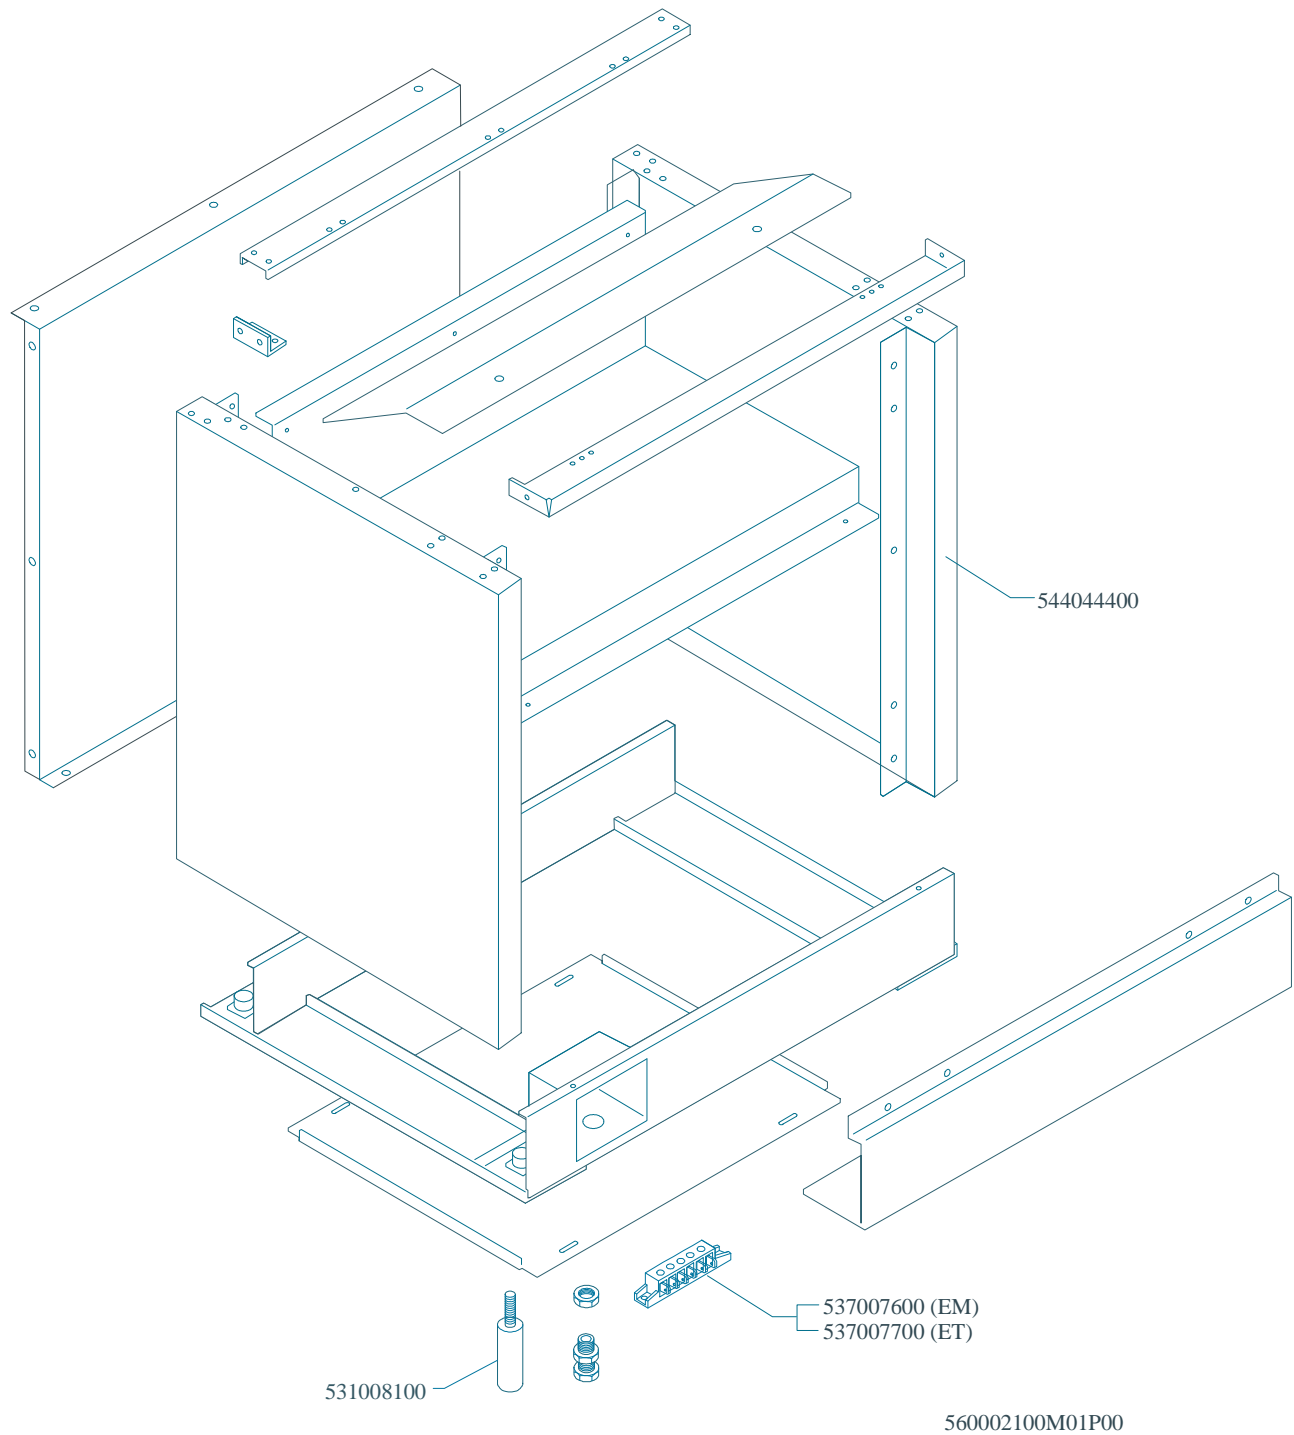

MAGIC SNACK 60

CUCINE / RANGES / HERDE / CUISINIÈRES / N° 0309

CF-8

CF-8EM CF-8ET CF-8EM/A CF-8ET/A CFM-8EM CFM-8ET CFM-8EM/A CFM-8ET/A

MAGIC SNACK 60

CUCINE / RANGES / HERDE / CUISINIÈRES / N° 3039

CF-8

CF-8EM CF-8ET CF-8EM/A CF-8ET/A CFM-8EM CFM-8ET CFM-8EM/A CFM-8ET/A

	1CF	1CFM	2
Vedi Pagina See Page Siehe Seite Voir Page Ver Pàgina	92	93	95

560031100M01P00

MAGIC SNACK 60

CUCINE / RANGES / HERDE / CUISINIÈRES / N° 0309

FORNO / OVEN / BACKOFEN / FOUR / CF-8 10 10/6

ELETTORICO MULTIFUNZIONE / MULTIFUNCTION ELECTRIC / MULTIFUNKTIONS
ELEKTRO / ELECTRIQUE A FONCTIONS MULTIPLES