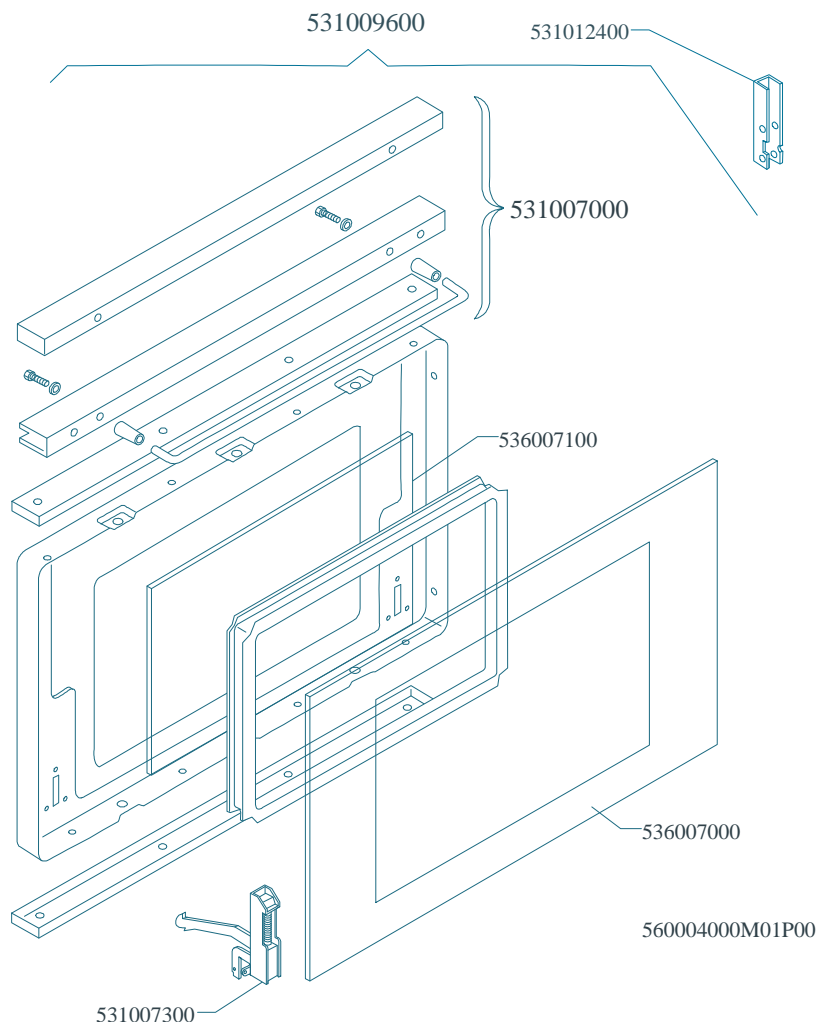

MAGIC SNACK 60

CUCINE / RANGES / HERDE / CUISINIÈRES / N° 0309
FORNO / OVEN / BACKOFEN / FOUR / CF-8 10 10/6

PORTE / DOORS / TÜREN / PORTES

Page	Pos	Code	Description
001		544044400	SIDE 800 RANGE
001		531008100	ADJUSTABLE LEG H9 CHROME
002		541026900	NEUTRAL SPACER 800
002		537002300	ELECTRICAL PLATE D.220 W2000 V230
002		537002200	ELECTRICAL PLATE D.180 W1500 V230
002		537002100	ELECTRICAL PLATE D.145 W1000 V230
002		544216200	UPPER PLATE CF-8E/A (OLD MOD.)
002		537000300	COMMUTATOR 7 POSITIONS S.49 16A
002		536002100	KNOB 7 POSITIONS SNACK
002		537014100	WHITE WARNING LIGHT 250V
002		544083000	CONTROL PANEL FOR RANGE CFM-8ET
003		539018800	INDEX FOR OVEN KNOB
003		539023800	SIGN PLATE FOR OVEN TIMER
003		539023900	SIGN PLATE FOR OVEN TEMPERATURE
003		539024000	SIGN PLATE FOR OVEN SELECTOR
003		537019300	TIMER FOR MULTIFUNCTION OVEN
003		537019100	THERMOSTAT FOR MULTIFUNCTION OVEN
003		537014100	WHITE WARNING LIGHT 250V
003		537014200	GREEN WARNING LIGHT 250V
003		537019200	SELECTOR FOR MULTIFUNCTION OVEN
003		537006800	FAN 240V CF-62
003		537019000	CIRCULAR HEATING ELEMENT FOR OVEN
003		539023400	ADHESIVE GRADUATED DISC F.KNOB
003		539023500	ADHESIVE GRAD.DISC *E.MULTIF.TERM.
003		539023300	ADHESIVE GRADUATED DISC FOR KNOB
003		536013800	KNOB D.70 BLACK 6*5 WITH SPRING
003		537006200	UPPER OVEN HEATING EL.1000+2000W
003		537006300	LOWER OVEN HEATING EL.W1750 230CF8/
003		537005300	MOTOR FOR SPIT CF-8/10
003		531038100	SPIT FOR MAXI MULTIF. NEW OVEN
003		536018300	GRIP FOR ROTATING SPIT
003		537005400	OVEN BULB 15W 300°C
003		534009100	GRILL PROTECTION CF-8/10
003		536011300	OVEN GASKET CF-8/10
003		537007900	OVEN BULB-SOCKET
003		531006700	OVEN GRID FOR CF-8/10
003		534002200	OVEN DRIPPING-PAN CF-8/10
003		531013600	SIDE GRID FOR MAXI/VENTILATED OVEN
004		531012700	STAINLESS STEEL OVEN DOOR CF-8/10
004		531007900	STAINLESS STEEL DOOR WHEEL HOLDER
004		544074700	STAINLESS STEEL OVEN DOOR PANEL
004		541025200	STAINLESS STEEL OVEN DOOR HANDLE
004		531008200	STAINLESS STEEL DOOR HINGE CF-8/10
004		531009600	COMPLETE GLASS OVEN DOOR
004		531012400	GLASS DOOR WHEEL HOLDER CF-8/10
004		531007000	OVEN GLASS DOOR HANDLE CF-8/10
004		536007100	INTERNAL GLASS OVEN DOOR CF-8/10
004		536007000	EXTERNAL GLASS OVEN DOOR CF8/10
004		531007300	GLASS DOOR HINGE CF-8/10