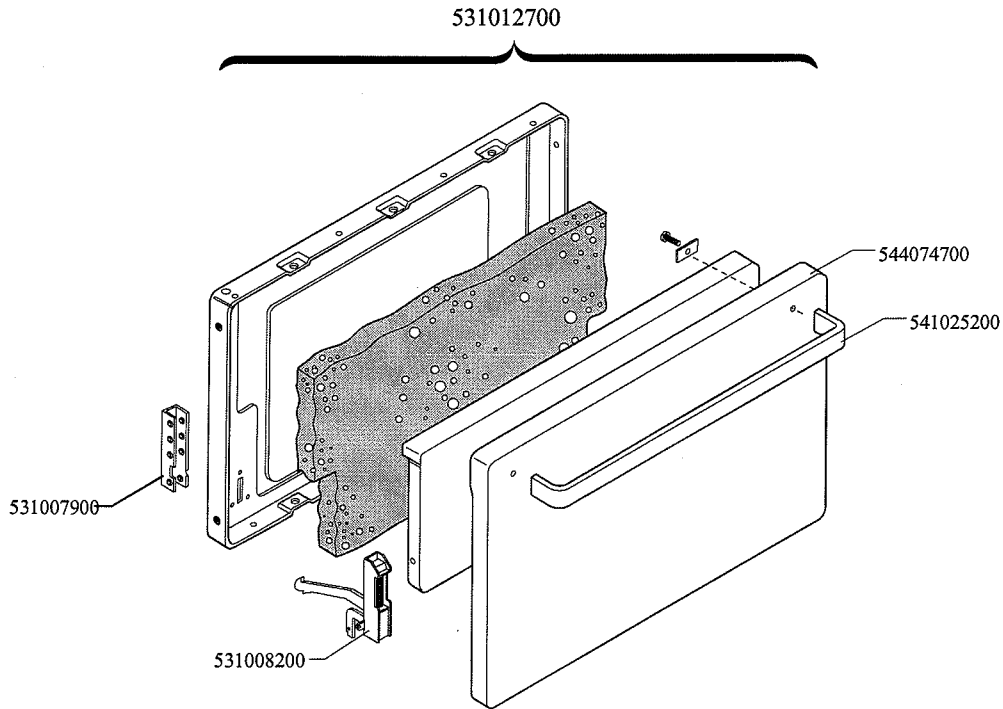

Page	Pos	Code	Description
001		544044300	SIDE 1000 RANGE
001		531008100	ADJUSTABLE LEG H9 CHROME
001		536012000	HEXAGONAL LOCK NUT PG-21
001		537014000	CABLE SECURING CLAMP PG-21
001		537007700	TERMINAL BLOCK THREEPHASE 40A
002		541027000	NEUTRAL SPACER 1000
002		537002200	ELECTRICAL PLATE D.180 W1500 V230
002		537002100	ELECTRICAL PLATE D.145 W1000 V230
002		537002300	ELECTRICAL PLATE D.220 W2000 V230
002		537000300	COMMUTATOR 7 POSITIONS S.49 16A
002		544044101	CONTROL PANEL CF-10E
002		536002100	KNOB 7 POSITIONS SNACK
002		537014100	WHITE WARNING LIGHT 250V
002		544216400	UPPER PLATE CF-10E/A (OLD MOD.)
003		537014100	WHITE WARNING LIGHT 250V
003		537014200	GREEN WARNING LIGHT 250V
003		537006100	OVEN THERMOSTAT CF-62/8/10
003		537005700	OVEN COMMUTATOR CF-8/10 EL.
003		537015600	BIPOLAR SWITCH
003		536002800	ELECTRIC OVEN KNOB CF-8/10
003		537006200	UPPER OVEN HEATING EL.1000+2000W
003		537006300	LOWER OVEN HEATING EL.W1750 230CF8/
003		534009100	GRILL PROTECTION CF-8/10
003		536011300	OVEN GASKET CF-8/10
003		531006700	OVEN GRID FOR CF-8/10
003		534002200	OVEN DRIPPING-PAN CF-8/10
003		531013600	SIDE GRID FOR MAXI/VENTILATED OVEN
003		537007900	OVEN BULB-SOCKET
003		537005400	OVEN BULB 15W 300°C
004		531012700	STAINLESS STEEL OVEN DOOR CF-8/10
004		531007900	STAINLESS STEEL DOOR WHEEL HOLDER
004		531008200	STAINLESS STEEL DOOR HINGE CF-8/10
004		544074700	STAINLESS STEEL OVEN DOOR PANEL
004		541025200	STAINLESS STEEL OVEN DOOR HANDLE
004		531009600	COMPLETE GLASS OVEN DOOR
004		531007000	OVEN GLASS DOOR HANDLE CF-8/10
004		536007100	INTERNAL GLASS OVEN DOOR CF-8/10
004		536007000	EXTERNAL GLASS OVEN DOOR CF8/10
004		531012400	GLASS DOOR WHEEL HOLDER CF-8/10
004		531007300	GLASS DOOR HINGE CF-8/10