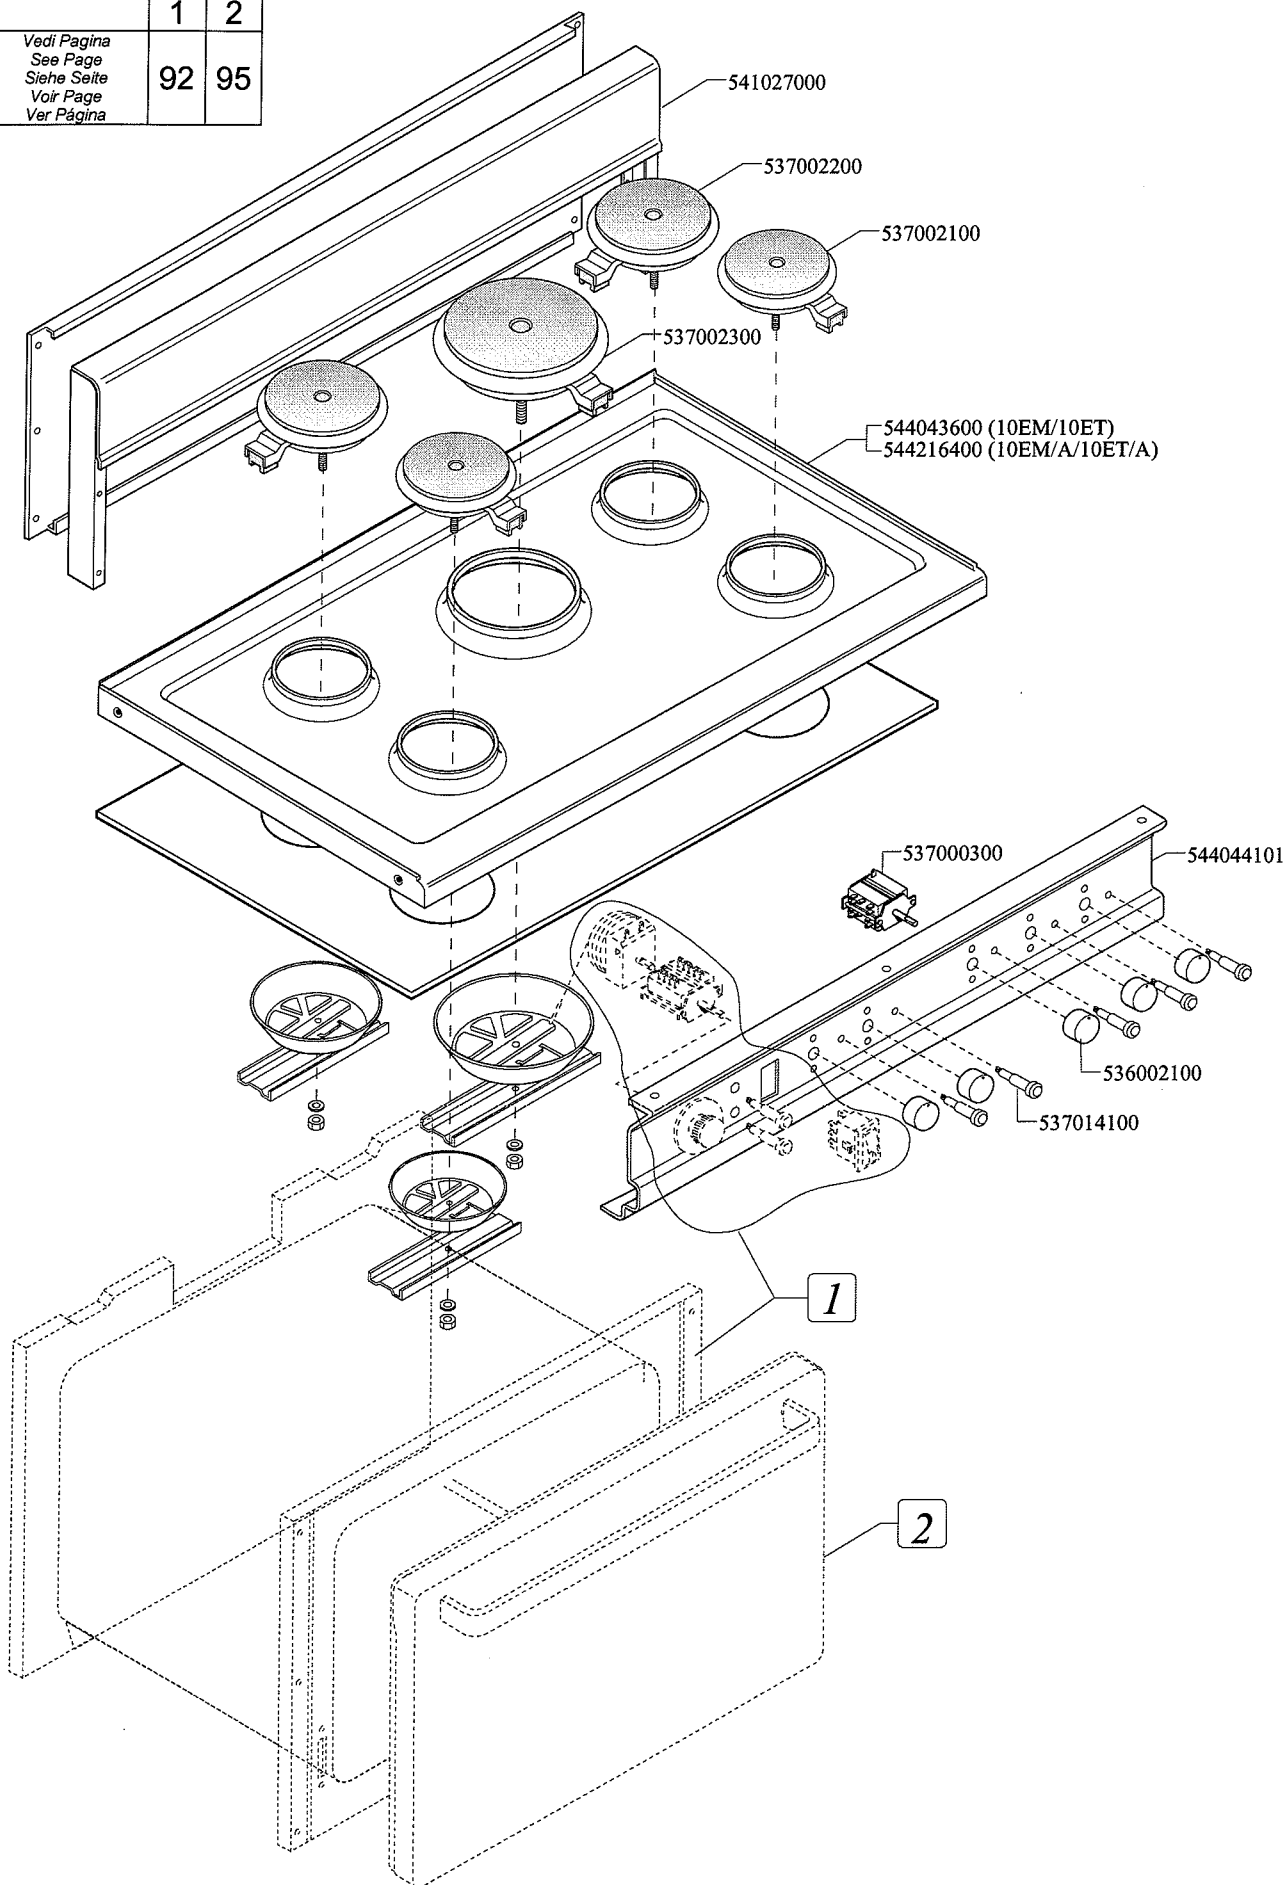

SNACK 60 CUCINE / SNACK 60 RANGES / SNACK 60 HERDE / SNACK 60 CUISINIÈRES

CF-10EM CF-10ET CF-10EM/A CF-10ET/A

	1	2
Vedi Pagina See Page Siehe Seite Voir Page Ver Pagina	92	95