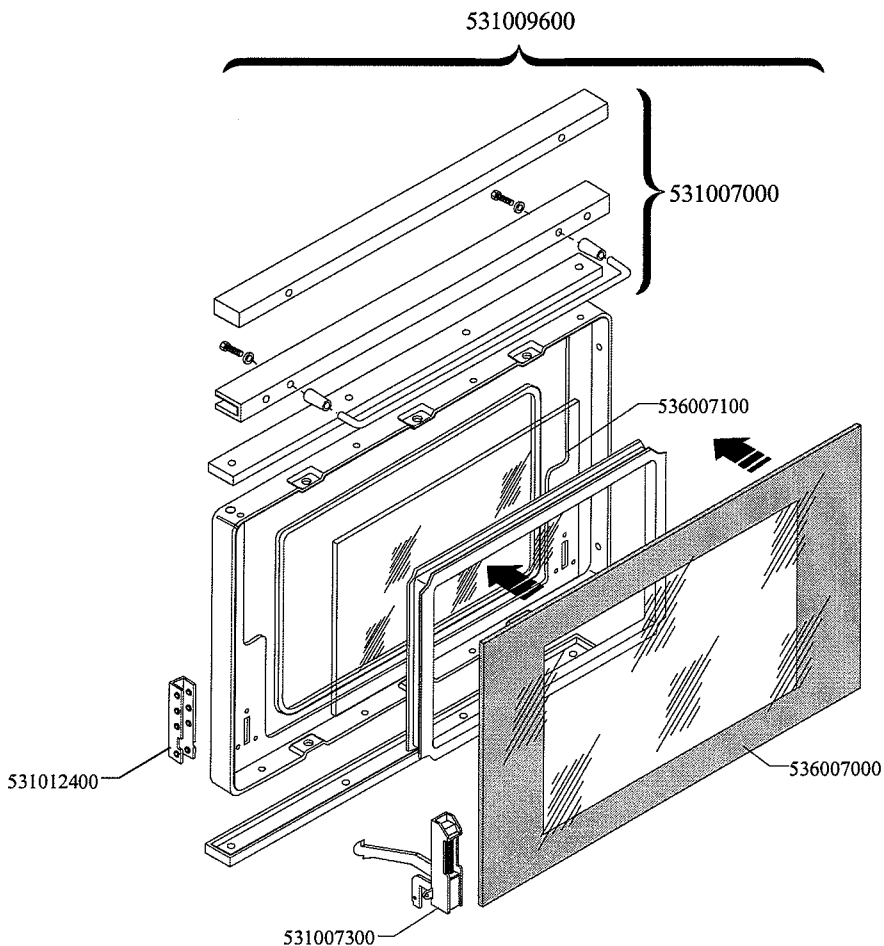

Page	Pos	Code	Description
001		544044300	SIDE 1000 RANGE
001		531008100	ADJUSTABLE LEG H9 CHROME
001		536012000	HEXAGONAL LOCK NUT PG-21
001		537014000	CABLE SECURING CLAMP PG-21
001		537007700	TERMINAL BLOCK THREEPHASE 40A
002		541027000	NEUTRAL SPACER 1000
002		537002200	ELECTRICAL PLATE D.180 W1500 V230
002		537002100	ELECTRICAL PLATE D.145 W1000 V230
002		537002300	ELECTRICAL PLATE D.220 W2000 V230
002		537000300	COMMUTATOR 7 POSITIONS S.49 16A
002		544044101	CONTROL PANEL CF-10E
002		536002100	KNOB 7 POSITIONS SNACK
002		537014100	WHITE WARNING LIGHT 250V
002		544216400	UPPER PLATE CF-10E/A (OLD MOD.)
003		537014100	WHITE WARNING LIGHT 250V
003		537014200	GREEN WARNING LIGHT 250V
003		537006100	OVEN THERMOSTAT CF-62/8/10
003		537005700	OVEN COMMUTATOR CF-8/10 EL.
003		537015600	BIPOLAR SWITCH
003		536002800	ELECTRIC OVEN KNOB CF-8/10
003		537006200	UPPER OVEN HEATING EL.1000+2000W
003		537006300	LOWER OVEN HEATING EL.W1750 230CF8/
003		534009100	GRILL PROTECTION CF-8/10
003		536011300	OVEN GASKET CF-8/10
003		531006700	OVEN GRID FOR CF-8/10
003		534002200	OVEN DRIPPING-PAN CF-8/10
003		531013600	SIDE GRID FOR MAXI/VENTILATED OVEN
003		537007900	OVEN BULB-SOCKET
003		537005400	OVEN BULB 15W 300°C
004		531012700	STAINLESS STEEL OVEN DOOR CF-8/10
004		531007900	STAINLESS STEEL DOOR WHEEL HOLDER
004		531008200	STAINLESS STEEL DOOR HINGE CF-8/10
004		544074700	STAINLESS STEEL OVEN DOOR PANEL
004		541025200	STAINLESS STEEL OVEN DOOR HANDLE
004		531009600	COMPLETE GLASS OVEN DOOR
004		531007000	OVEN GLASS DOOR HANDLE CF-8/10
004		536007100	INTERNAL GLASS OVEN DOOR CF-8/10
004		536007000	EXTERNAL GLASS OVEN DOOR CF8/10
004		531012400	GLASS DOOR WHEEL HOLDER CF-8/10
004		531007300	GLASS DOOR HINGE CF-8/10