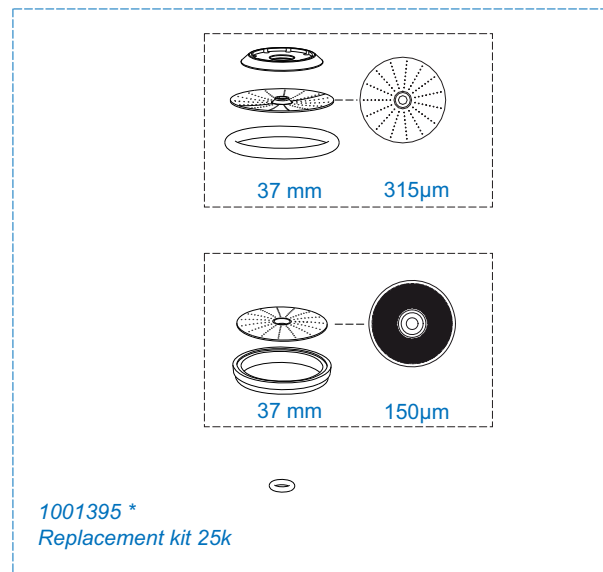

**Spare Parts Info**

**Animo**<sup>®</sup>

[www.animo.eu](http://www.animo.eu)

Accessories

1001372  
Hygiene kit

1001365  
Service kit

1001347  
Hose kit permanently drain

1001395 \*  
Replacement kit 25k