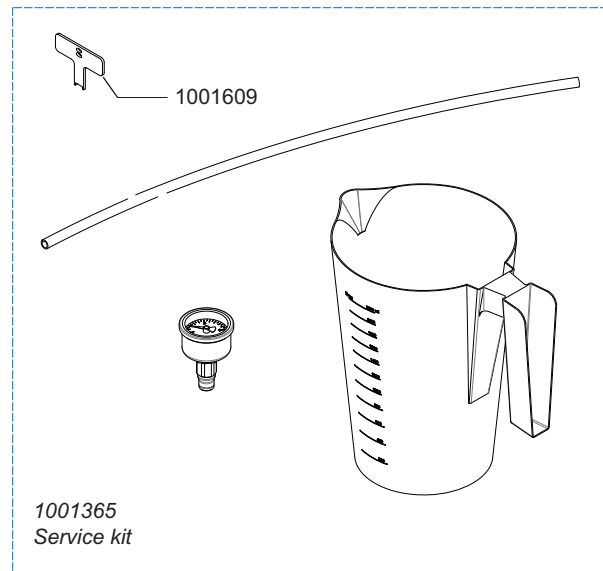

**Spare Parts Info**

**Animo**<sup>®</sup>

[www.animo.eu](http://www.animo.eu)

Accessories

1001372  
Hygiene kit

1001365  
Service kit

1001347  
Hose kit permanently drain

1001395 \*  
Replacement kit 25k