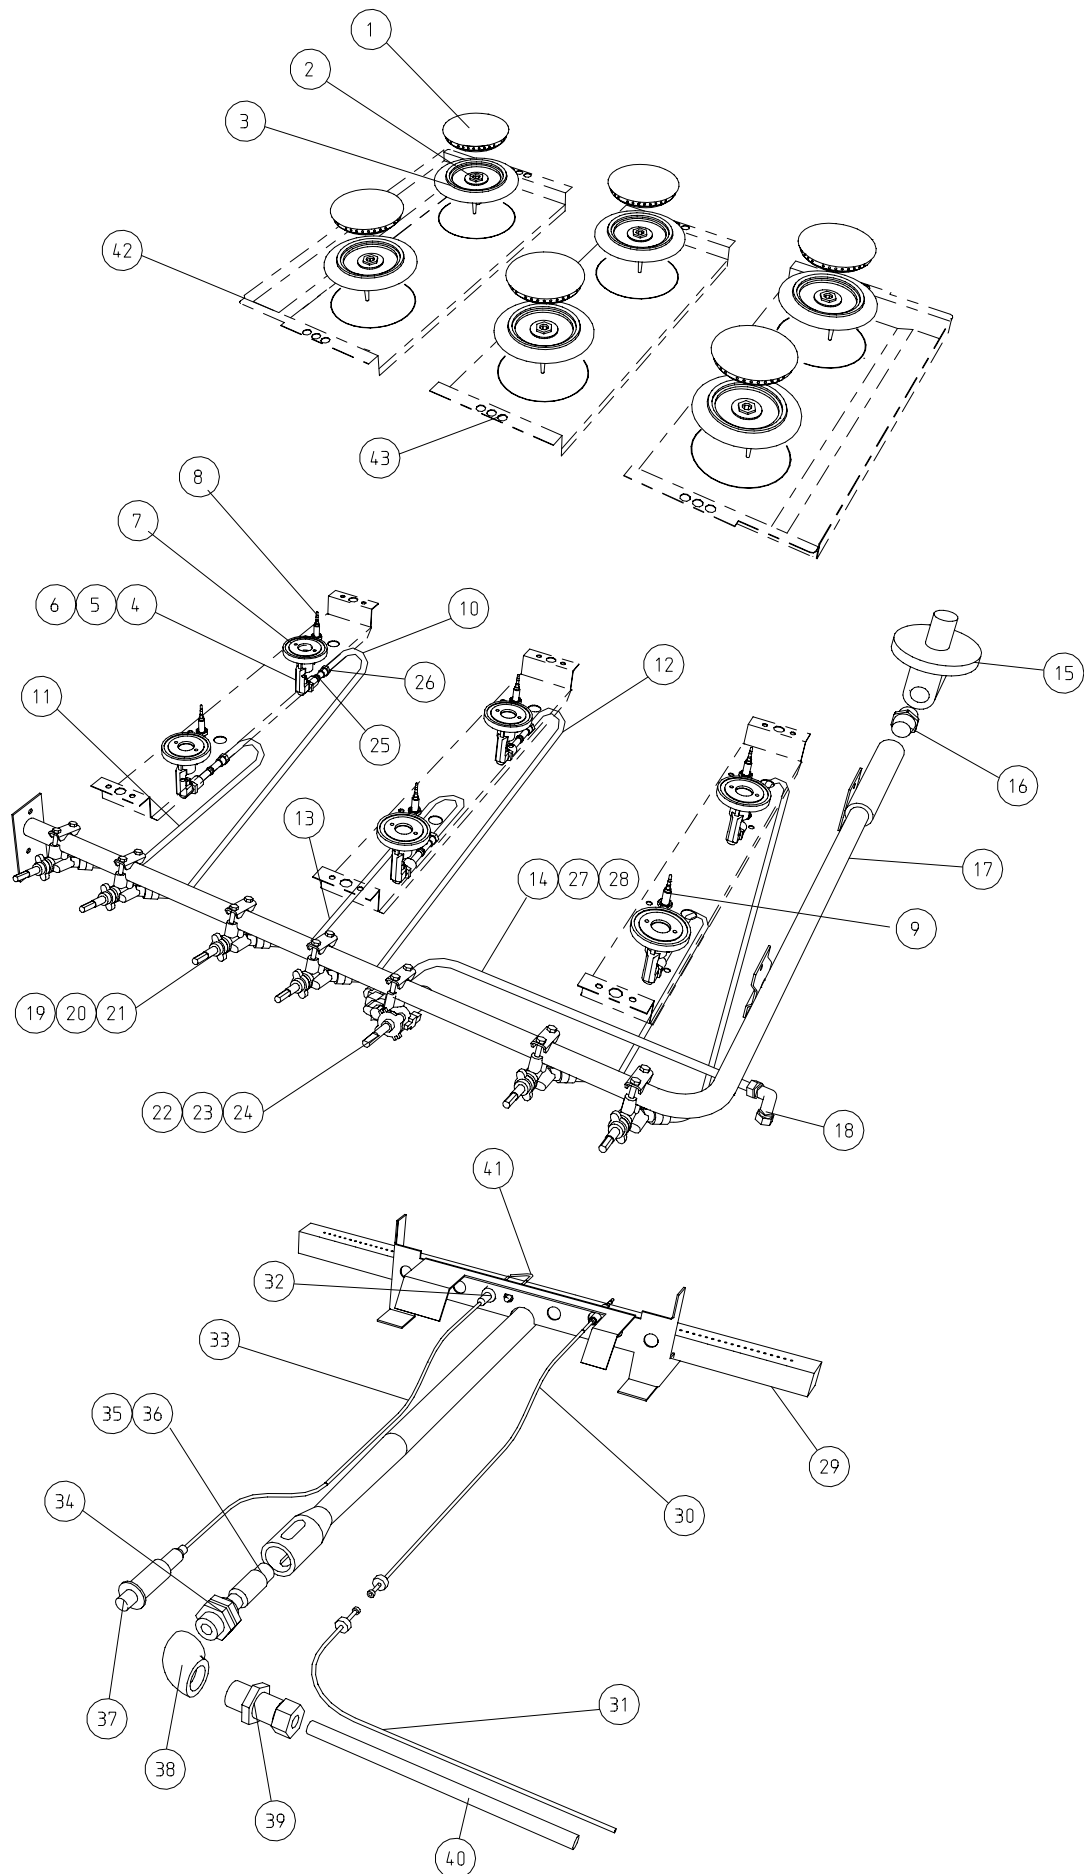

G2107 OT RANGE

FITMENTS

Item	Spares No.	Description
1.	535480046	Rear hob rail
2.	535480047	Front hob rail
3.	535480048	Outer side panel
4.	535480049	Control panel
5.	535480050	LH door assembly
6.	535480051	RH door assembly
7.	535480001	Pan support - end
8.	535480002	Pan support - centre
9.	535400010	Control knob for open top control
10.	535480052	Control knob for oven control
11.	535480053	Hob drip tray
12.	535480054	Door catch
13.	535480055	Door handle
14.	535480056	Door seal - RH door

Item	Spares No.	Description
15.	535480057	Door seal - LH door
16.	535480058	Door hinge - top LH
17.	535480059	Door hinge - bottom LH
18.	535480060	Door hinge - top RH
19.	535480061	Door hinge - bottom RH
20.	535480062	Oven drip tray
21.	535480063	Oven bottom plate
22.	535480064	Oven shelf
23.	535480065	Oven shelf hanger
24.	535480066	Bracket for oven shelf hanger
25.	535480067	Adjustable leg
26.	535480003	Pan support - enamelled
27.	535480077	Door hinge bush

G2107 OT RANGE

CONTROLS

G2107 OT RANGE

CONTROLS

Item	Spares No.	Description
1.	535480006	Burner cap
2.	535400070	Burner venturi
3.	535400060	Burner base
4.	535400080	Injector holder c/w injector (Natural)
5.	535480007	Injector (OT - Natural) Ø1.75mm
6.	535480008	Injector (OT - Propane) Ø1.07mm
7.	535400100	Lock nut for injector holder
8.	535480011	OT thermocouple - short
9.	535480012	OT thermocouple - long
10.	535400050	Burner pipe - rear outer
11.	535400040	Burner pipe - front outer
12.	535400030	Burner pipe - rear middle
13.	535400020	Burner pipe - front middle
14.	535480013	Top feed pipe - oven
15.	535480015	Governor
16.	535400016	$\frac{3}{4}$ " BSP fitting
17.	535480017	Float rail
18.	535480019	Oven feed pipe elbow
19.	535480020	Burner control - open top
20.	535480021	Bypass screw (Ø0.84mm) - Natural
21.	535480022	Bypass screw (Ø0.5mm) - Propane
22.	535400110	Oven thermostat
23.	535480023	Bypass screw (Ø0.85mm) - Natural