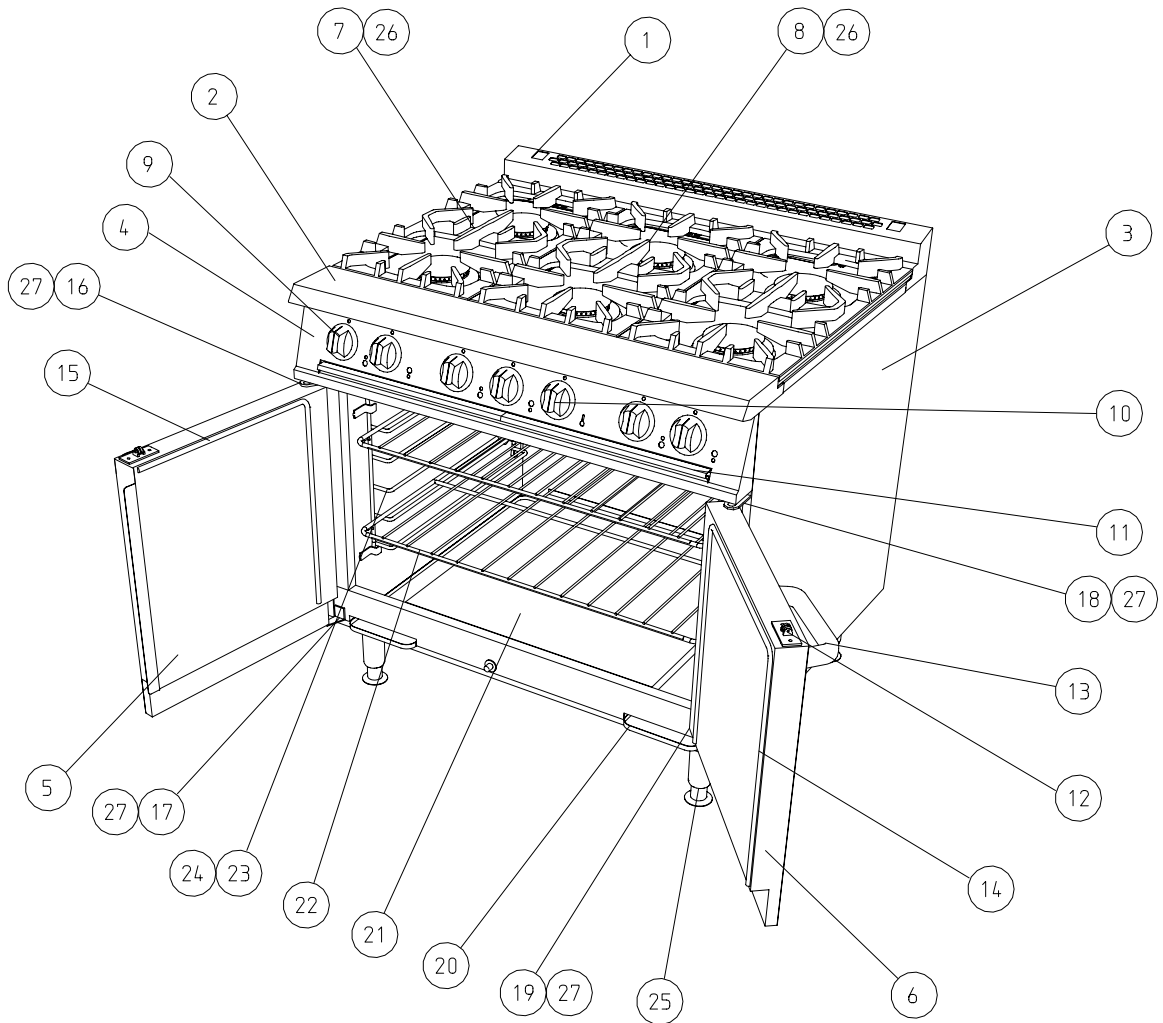

G2107 OT RANGE

FITMENTS

Item	Spares No.	Description
1.	535480046	Rear hob rail
2.	535480047	Front hob rail
3.	535480048	Outer side panel
4.	535480049	Control panel
5.	535480050	LH door assembly
6.	535480051	RH door assembly
7.	535480001	Pan support - end
8.	535480002	Pan support - centre
9.	535400010	Control knob for open top control
10.	535480052	Control knob for oven control
11.	535480053	Hob drip tray
12.	535480054	Door catch
13.	535480055	Door handle
14.	535480056	Door seal - RH door

Item	Spares No.	Description
15.	535480057	Door seal - LH door
16.	535480058	Door hinge - top LH
17.	535480059	Door hinge - bottom LH
18.	535480060	Door hinge - top RH
19.	535480061	Door hinge - bottom RH
20.	535480062	Oven drip tray
21.	535480063	Oven bottom plate
22.	535480064	Oven shelf
23.	535480065	Oven shelf hanger
24.	535480066	Bracket for oven shelf hanger
25.	535480067	Adjustable leg
26.	535480003	Pan support - enamelled
27.	535480077	Door hinge bush

G2107 OT RANGE

CONTROLS

G2107 OT RANGE

CONTROLS

Item	Spares No.	Description
1.	535480006	Burner cap
2.	535400070	Burner venturi
3.	535400060	Burner base
4.	535400080	Injector holder c/w injector (Natural)
5.	535480007	Injector (OT - Natural) Ø1.75mm
6.	535480008	Injector (OT - Propane) Ø1.07mm
7.	535400100	Lock nut for injector holder
8.	535480011	OT thermocouple - short
9.	535480012	OT thermocouple - long
10.	535400050	Burner pipe - rear outer
11.	535400040	Burner pipe - front outer
12.	535400030	Burner pipe - rear middle
13.	535400020	Burner pipe - front middle
14.	535480013	Top feed pipe - oven
15.	535480015	Governor
16.	535400016	$\frac{3}{4}$ " BSP fitting
17.	535480017	Float rail
18.	535480019	Oven feed pipe elbow
19.	535480020	Burner control - open top
20.	535480021	Bypass screw (Ø0.84mm) - Natural
21.	535480022	Bypass screw (Ø0.5mm) - Propane
22.	535400110	Oven thermostat
23.	535480023	Bypass screw (Ø0.85mm) - Natural