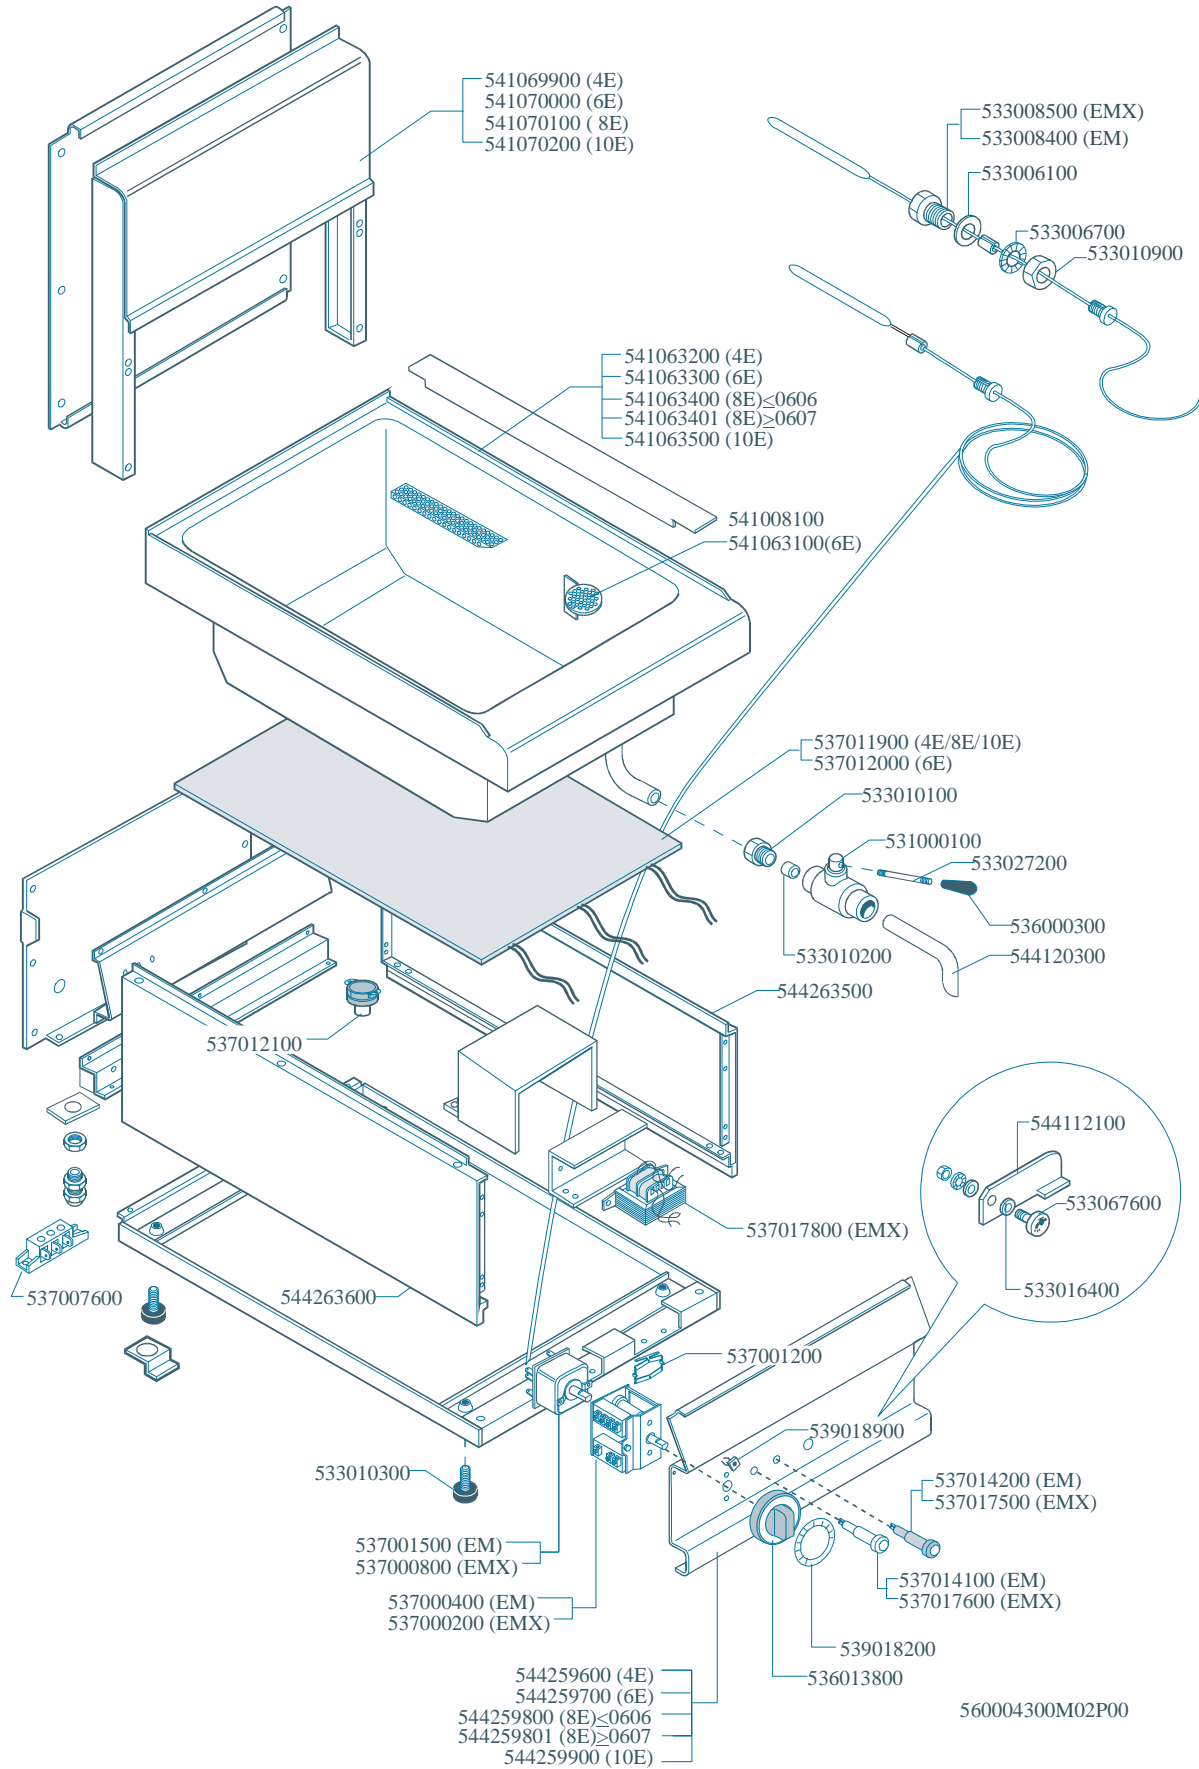

MAGIC PROF 65

ELETTRICO / ELECTRIC / ELEKTRO / ELECTRIQUE

BM-4EM BM-6EM BM-8EM BM-10EM BM-4EMX BM-6EMX BM-8EMX BM-10EMX

Page	Pos	Code	Description
001		541070100	NEUTRAL SPACER 8
001		533006100	GASKET D.24
001		533008400	LOCK NUT M14*1-M9*1
001		533006700	NOTCHED WASHER D.14
001		533010900	NUT M14*1 H.4
001		541063400	UPPER PLATE BM-8E
001		541063401	UPPER PLATE BM-8E
001		541008100	DRAIN FILTER TANK CP 700LINE
001		537011900	HEATING ELEMENT W650 V230 ICE-FOIL
001		533010100	3/4 D. 18 PIPE UNION
001		533027200	HANDLE FOR DRAIN COCK 3/4"G FG
001		531000100	DRAIN COCK 3/4"
001		536000300	FIXED GRIP D.15*25*M6
001		533010200	BICONE 18S
001		544120300	DRAIN PIPE 22 FOR COCK 3/4"G
001		544263500	RIGHT SIDE S.65
001		537012100	TEMPERATURE LIMITING DEVICE 165°C
001		544112100	COCK FIXING BRACKET FG-10
001		533067600	PIN FOR GRADUATED COCK BUSHING
001		533016400	COCK BUSHING
001		544263600	LEFT SIDE S.65
001		537001200	FIXING BRACKET FOR THERMOSTAT/COMM.
001		537007600	TERMINAL BLOCK SINGLEPHASE 40A
001		539018900	INDEX FOR KNOB
001		533010300	ADJUSTABLE FOOT M10*20 D.23
001		537014200	GREEN WARNING LIGHT 250V
001		537001500	THERMOSTAT 30-90°C SINGLEPHASE
001		537014100	WHITE WARNING LIGHT 250V
001		537000400	COMMUTATOR 1POS.SINGLEPHASE S49 16A
001		539018200	ADHESIVE GRADUATED DISC FOR KNOB
001		536013800	KNOB D.70 BLACK 6*5 WITH SPRING
001		544259800	CONTROL PANEL BM-8E
001		544259801	CONTROL PANEL BM-8E