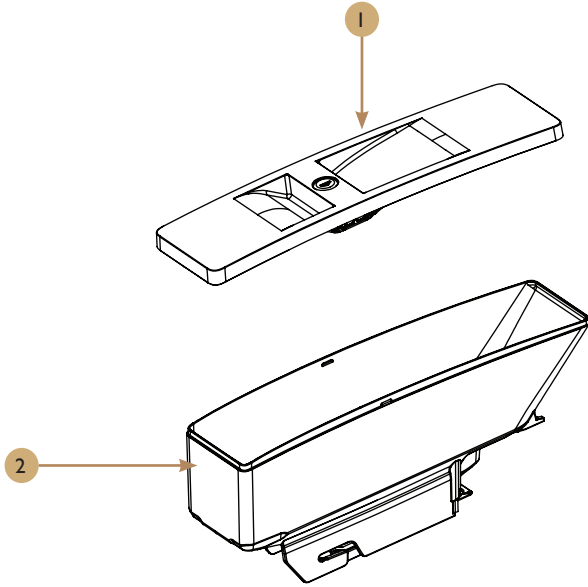

Exploded view & spare parts list

Pos.	Part No.	Description
1	I0038457	CFAS_Bean_Container_ASM
2	I0038458	CFAS_Bean_Container_Hopper_ASM