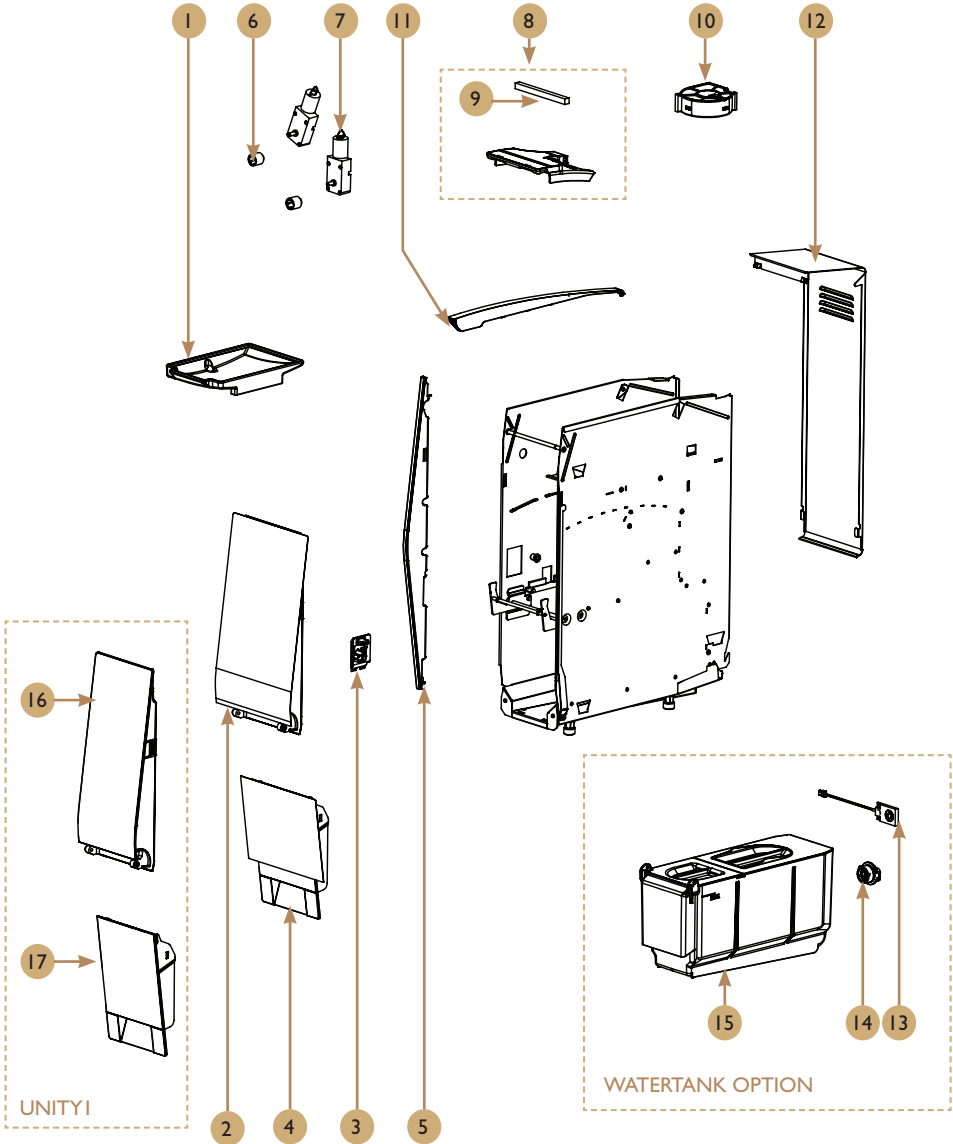

Exploded view & spare parts list

Pos.	Part No.	Description
1	10011149	Cover_Monobrewer
2	10011080	Mono_Brewer_SL_Coffee
3	10009360	Drive_Mono_Brewer
4	10037318	BTB Monobrewer Service Kit

Exploded view

Spare parts list

Pos.	Part No.	Description
1	I0038467	CFAS_STUM-pane_Glued_ASM
2	I0032970	Stum_XXL
3	I0038468	CFAS_Top_Cover
4	I0038469	CFAS_Door_Frame
5	I0038470	CFAS_Outlet_Chamber_Single
6	I0038423	CFAS_Nozzle_Drive_ASM
7	I0036916	PCB_Double-cupdispenser
8	I60841	Micro_Switch_Honeywell
9	I0010801	Lock_A081
10	I0037544	USB_AM_to_AF_PM
11	I0035317	Lgus_Linear-guide_Drylin-N
12	I0035480	FA_Door_Backcover
13	I0037304	CFA_Pipe_Routing_Cover

Exploded view

Spare parts list

Pos.	Part No.	Description
1	I0038418	CFAS_STUM-pane_Glued_10inch
2	I0036174	STUMXXL_10,1inch_PreASM
3	I0038419	CFAS_Door_Top_Cover
4	I0038420	CFAS_Door_Frame
5	I0038422	CFAS_Outlet_Chamber_Duble
6	I0038423	CFAS_Nozzle_Drive_ASM
7	I0036916	PCB_Double-cupdispenser
8	I60841	Micro_Switch_Honeywell
9	I0037544	USB_AM_to_AF_PM
10	I0010801	Lock_A081
11	I0035480	FA_Door_Backcover
12	I0037304	CFA_Pipe_Routing_Cover
13	I0035317	Lgus_Linear-guide_Drylin-N
14	I0038421	CFAS_Hot_Water_Nozzle
15	I0035765	CTCFA_Hotwater_sensor

Exploded view

Spare parts list

Pos.	Part No.	Description
1	I0036464	Mixer_Drip_Tray_2split
2	I0038443	CFAS_up_Door_UnityI_Plus
3	I0036128	IN-Door_Fixation_LH
4	I0038444	CFAS_Down_Door_UnityI_Plus
5	I0034985	Connecting_Profil_CFA
6	KKC31286	Clutch_Container
7	86132	Gear_Motor
8	I0038445	CFAS_Airchannel_2split_ASM
9	I0035530	CFA_Airchannel_Filter_2split
10	I0037495	Fan_24V_2800RPM_with_Connector
11	I0035807	Connecting_Profile_Top_CFA
12	I0034886	CFA_Backpanel_I40_IN
13	I0036445	Capacitive_Sensor
14	I0038446	CFAS_Water_Distributor_Single
15	I0038447	CFAS_2spl_Watertank_ASM
16	I0038448	CFAS_Door_ASM_2split_IN
17	I0035013	FA_Glass_Front