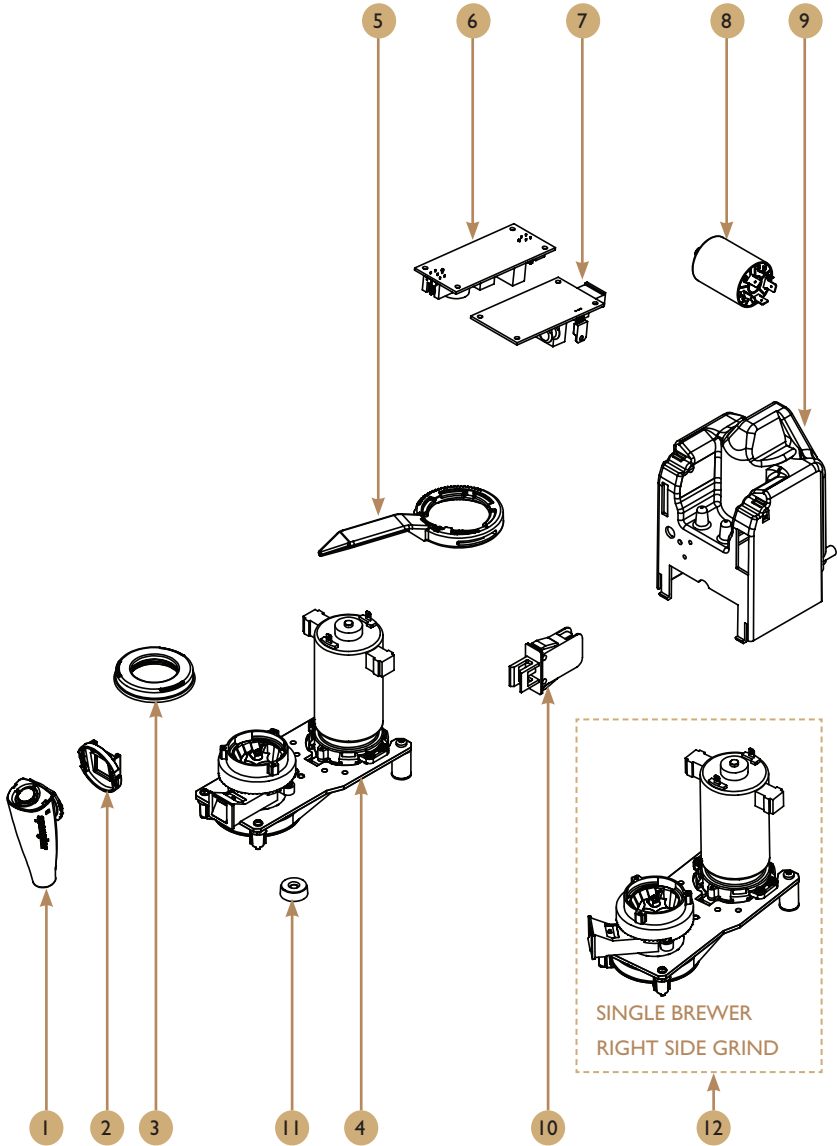

Exploded view

Spare parts list

Pos.	Part No.	Description
1	I003I032	Grinder_Outlet_PSL
2	I0024973	Outlet_Adapter_PSL
3	I0037334	Soft_Ring_Grinder
4	I0023917	Mill_Etzinger_ASM_RH
5	I0035474	Grinder_Adjustment_Lever_CFA
6	I0027557	PCBA_Grinder_EK-7_75627
7	I0027497	PCBA_Boiler_Relay_75626
8	I0033216	Line_Filter
9	I0035425	Motor_Cover_with_Sensor
10	40.00.028.0	Security_Switch
11	I0033062	Buffer_Grinder_PSLI000
12	I0023918	Mill_Etzinger_ASM_RL