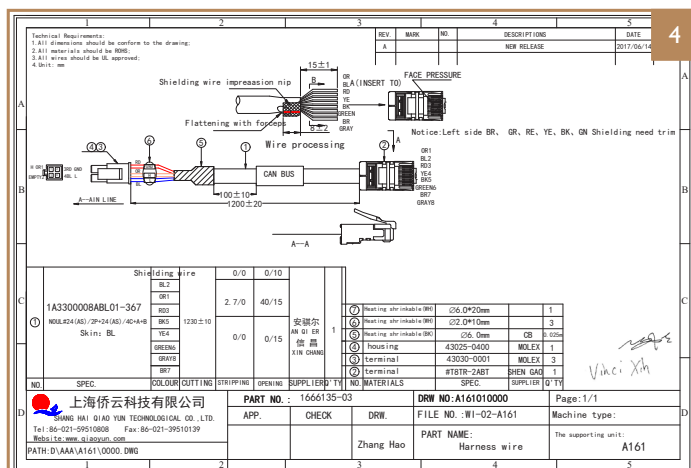

Electrical harnesses

POS.	Part No.	Description
1	1666133	Harness Fridge-PCBA 230V FMU
2	1666134	Harness IO 24V FMU
3	1666137	FMU Harness H-Block
4	1666135	FMU Harness Communication 24V