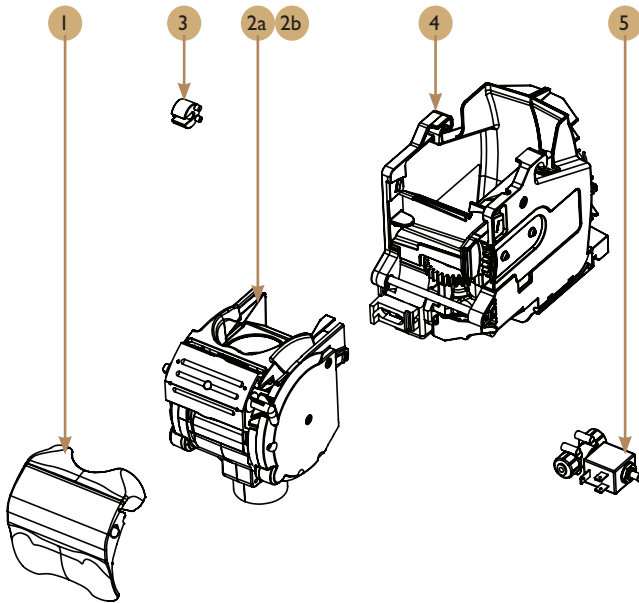

Exploded view & spare parts list

Pos.	Part No.	Description
1	I0034259	Base_Cap_ES_Brewer
2a	I0035361	Espresso_Brewer_18g
2b	I0017985	Espresso_Brewer_14g
3	I0024020	Fixation_ES_Drive
4	I0036964	Espresso_Drive
5	I0035293	3_2_Way_Valve_D4_D4_24V_5bar
Not shown	I0037119	18g Espresso Brewer Service Kit
Not shown	I0034490	14g Espresso Brewer Service Kit