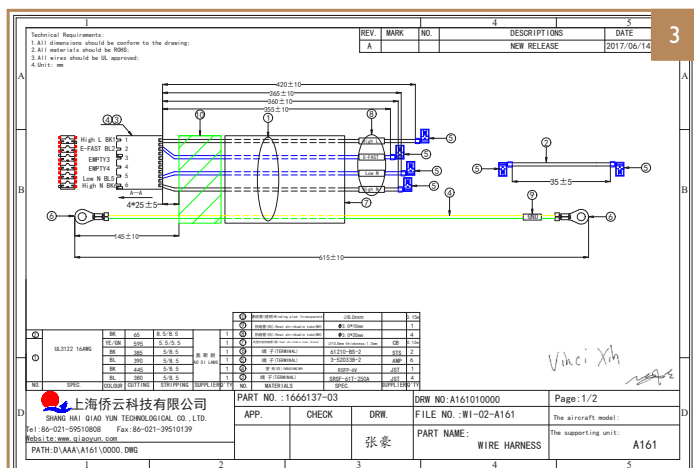

Electrical harnesses

POS.	Part No.	Description
1	1666133	Harness Fridge-PCBA 230V FMU
2	1666134	Harness IO 24V FMU
3	1666137	FMU Harness H-Block
4	1666135	FMU Harness Communication 24V