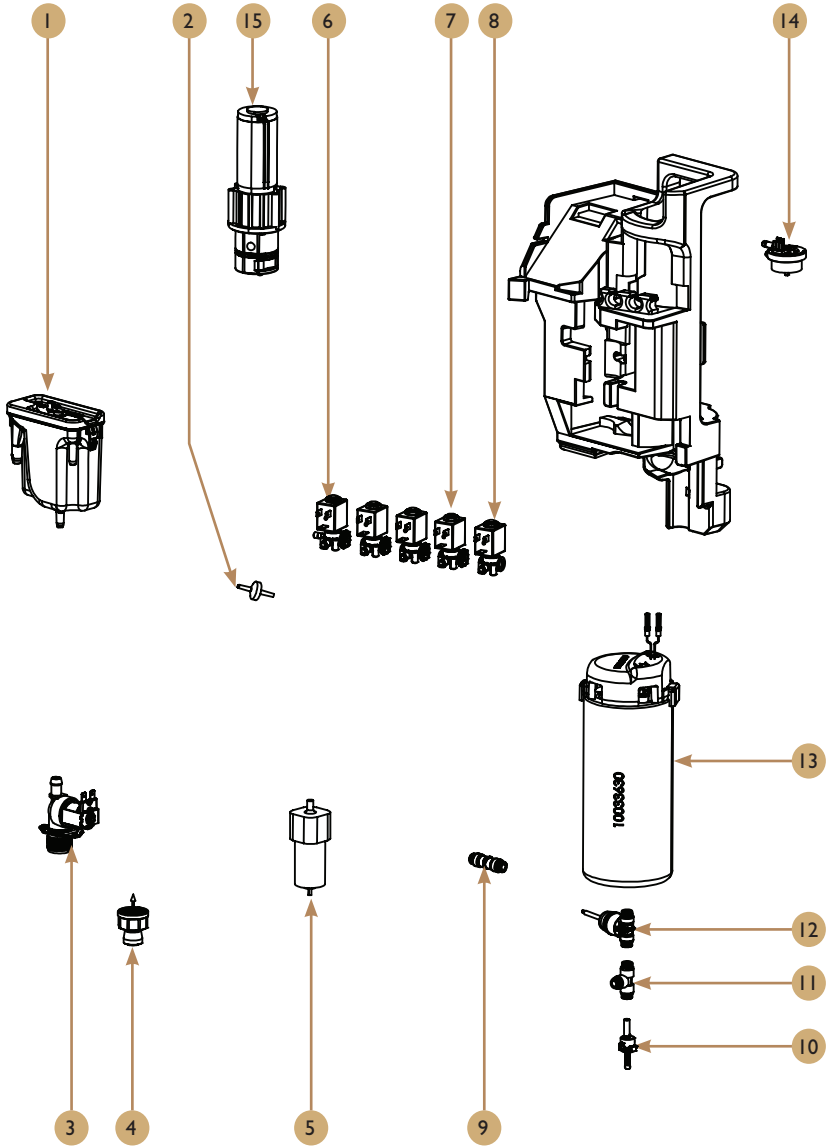

Exploded view & spare parts list

Pos.	Part No.	Description
1	10011149	Cover_Monobrewer
2	10011080	Mono_Brewer_SL_Coffee
3	10009360	Drive_Mono_Brewer
4	10037318	BTB Monobrewer Service Kit

Exploded view

Spare parts list

Exploded view

Spare parts list

Pos.	Part No.	Description
1	I0038418	CFAS_STUM-pane_Glued_10inch
2	I0036174	STUMXXL_10,1inch_PreASM
3	I0038419	CFAS_Door_Top_Cover
4	I0038420	CFAS_Door_Frame
5	I0038422	CFAS_Outlet_Chamber_Duble
6	I0038423	CFAS_Nozzle_Drive_ASM
7	I0036916	PCB_Double-cupdispenser
8	I60841	Micro_Switch_Honeywell
9	I0037544	USB_AM_to_AF_PM
10	I0010801	Lock_A081
11	I0035480	FA_Door_Backcover
12	I0037304	CFA_Pipe_Routing_Cover
13	I0035317	Lgus_Linear-guide_Drylin-N
14	I0038421	CFAS_Hot_Water_Nozzle
15	I0035765	CTCFA_Hotwater_sensor

Exploded view

Spare parts list

Pos.	Part No.	Description
1	I0036464	Mixer_Drip_Tray_2split
2	I0038443	CFAS_up_Door_UnityI_Plus
3	I0036128	IN-Door_Fixation_LH
4	I0038444	CFAS_Down_Door_UnityI_Plus
5	I0034985	Connecting_Profil_CFA
6	KKC31286	Clutch_Container
7	86132	Gear_Motor
8	I0038445	CFAS_Airchannel_2split_ASM
9	I0035530	CFA_Airchannel_Filter_2split
10	I0037495	Fan_24V_2800RPM_with_Connector
11	I0035807	Connecting_Profile_Top_CFA
12	I0034886	CFA_Backpanel_I40_IN
13	I0036445	Capacitive_Sensor
14	I0038446	CFAS_Water_Distributor_Single
15	I0038447	CFAS_2spl_Watertank_ASM
16	I0038448	CFAS_Door_ASM_2split_IN
17	I0035013	FA_Glass_Front

Exploded view

Spare parts list

Pos.	Part No.	Description
1	I0032718	Air-Break_PSL
2	I0034099	Check_Valve_Mono
3	I206371	Inlet_Valve
4	I0024116	Adapter_3/4_8mm
5	I0036747	Air_Pump_KPM36B-24A
6	I0037305	Inlet_Chain_Valve
7	I0037306	Middle_Chain_Valve
8	I0036713	End_Chain_Valve
9	I0024695	Check_Valve_D6_D6
10	I0024356	OPV_14bar
11	I0021981	T-connector_D6
12	I0036443	Pressure_Sensor_with_Connector
13	----	See "BOILERS" for spare parts availability
14	I0024761	Flowmeter_Digmesa
15	I0031228	Gear_pump_ES