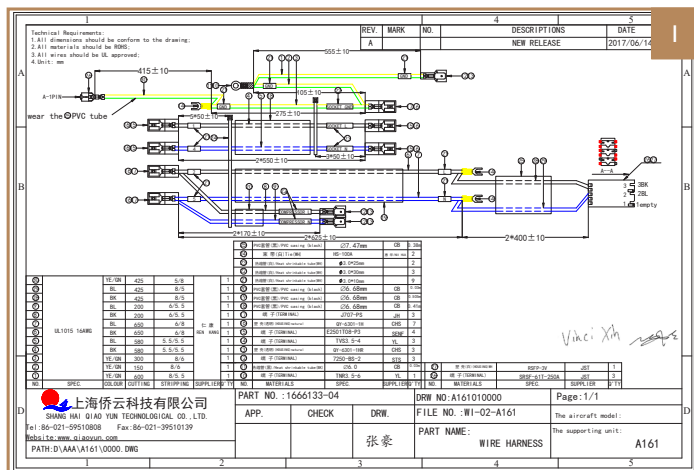

Electrical harnesses

POS.	Part No.	Description
1	1666133	Harness Fridge-PCBA 230V FMU
2	1666134	Harness IO 24V FMU
3	1666137	FMU Harness H-Block
4	1666135	FMU Harness Communication 24V