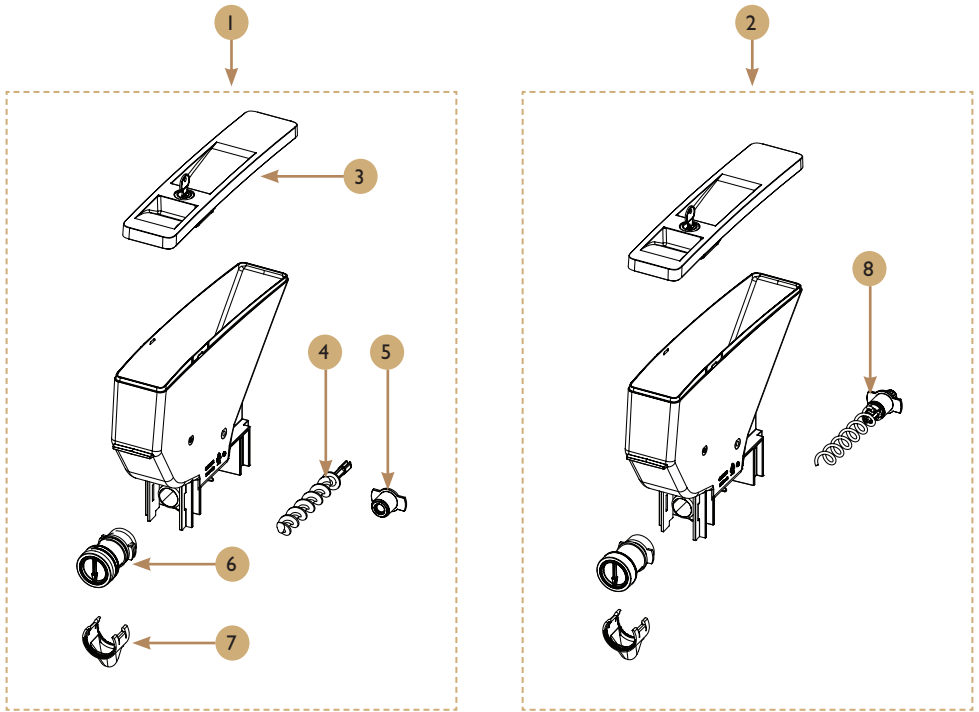

Exploded view & spare parts list

Pos.	Part No.	Description
1	I0038459	CFAS_IN_Container_Topping_ASM
2	I0038460	CFAS_IN_Container_Cacao_ASM
3	I0038461	CFAS_Container-lock-cover
4	I0005842	Charging_Screw_Rect
5	I0005816	Bearing_Sleeve
6	I0038463	CFAS_Closing_Sleeve_Outlet
7	I0009609	Funnel_FB_Short
8	I0038466	CFAS_Wire_Spiral_ASM