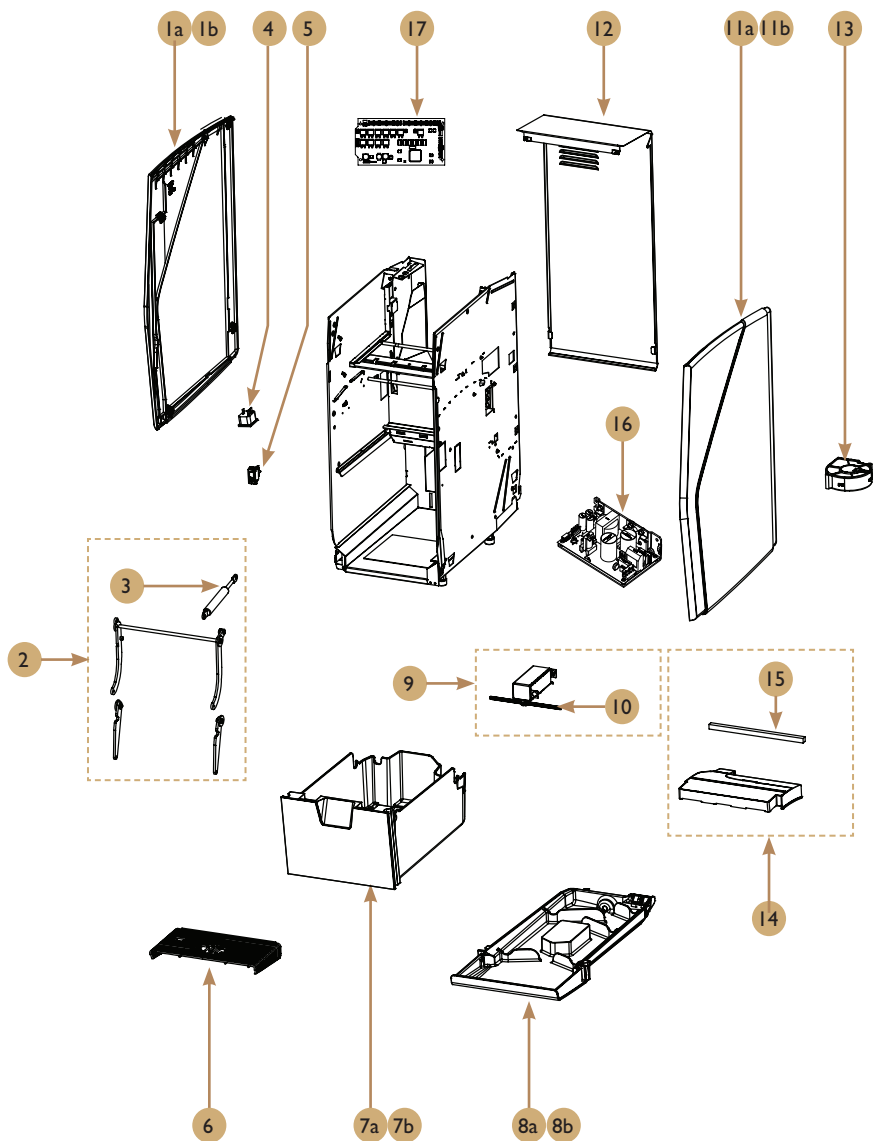

 Exploded view 18

 Spare parts list 19

INGREDIENT CANISTERS 20

 Exploded view & spare parts list 20

CONTENTS

BEAN HOPPER.....21
 Exploded view & spare parts list.....21

MIXER SYSTEM22
 Exploded view & spare parts list.....22

BOILER.....23
 Exploded view & spare parts list.....23

ACCESSORIES.....24
 Exploded view & spare parts list.....24

TUBES & CONNECTORS25
 Spare parts list.....25

HARNESS26
 Spare parts list.....26

Rev. #	Date	TSB#	Description
01	May 8, 2019	None	First draft released for initial review by Crem Technical Dept.
02	May 10, 2019	None	Add additional PNs for new assemblies.
03	May 15, 2019	None	Release for Service Dept. review.
04	May 16, 2019	None	Modify per Service Dept. comments.
05	May 20, 2019	None	Add additional PNs for new assemblies.
06	May 29, 2019	None	Modify for improved readability, release for general use.
07	June 06, 2019	None	Add additional PNs for cleaning agents and service kits.
08	June 12, 2019	None	Update PN for Brewer Cleaning Tablets.
09			
10			

Exploded view

Spare parts list

Pos.	Part No.	Description
1a	10038424	CFAS_Sidepanel_LH
1b	10035487	CFA_Sidepanel_Structure_LH
2	10038427	CFAS_Swing_Door_Links
3	6165029	Gas_Spring_170N
4	6165105	Main_Power_Socket_EU
5	10036411	Rocker-switch_2P-16A-250VAC
6	10034955	CFA_Drip_Tray_Cover_3split
7a	10038428	CFAS_Waste_Bin_Silver
7b	10038434	CFAS_Waste_Bin_Black
8a	10038432	CFAS_drip_tray_silver
8b	10038435	CFAS_Drip_Tray_Black
9	10038433	CFAS_Coffe-cake-distributor
10	10013764	Spring_Digging_Wheel_Rework
11a	10038440	CFAS_Sidepanel_RH
11b	10035464	CFA_Sidepanel_Structure_RH
12	10034879	FA_Backpanel_210
13	10037495	Fan_24V_2800RPM_with_Connector
14	10038441	CFAS_Airchannel_3split_ASM
15	10035353	CFA_Airchannel_Filter_3split
16	10033331	Power_supply_100W_24V_4A_10A-15A
17	10023292	PCBA_IO_medium_arm7