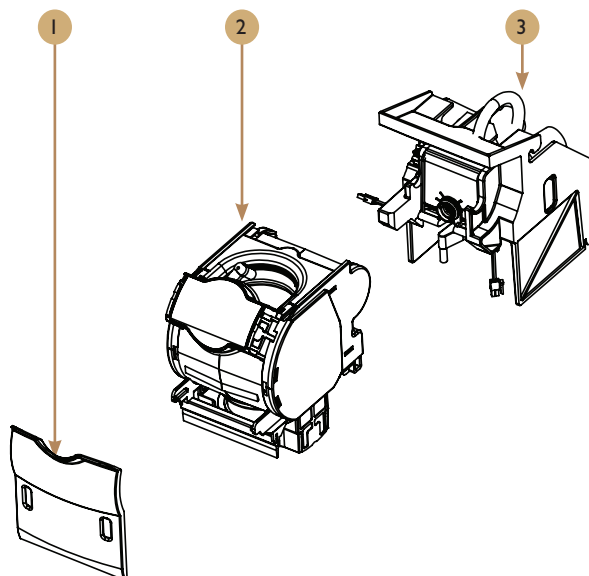

Exploded view & spare parts list

Pos.	Part No.	Description
1	10011149	Cover_Monobrewer
2	10011080	Mono_Brewer_SL_Coffee
3	10009360	Drive_Mono_Brewer
4	10037318	BTB Monobrewer Service Kit