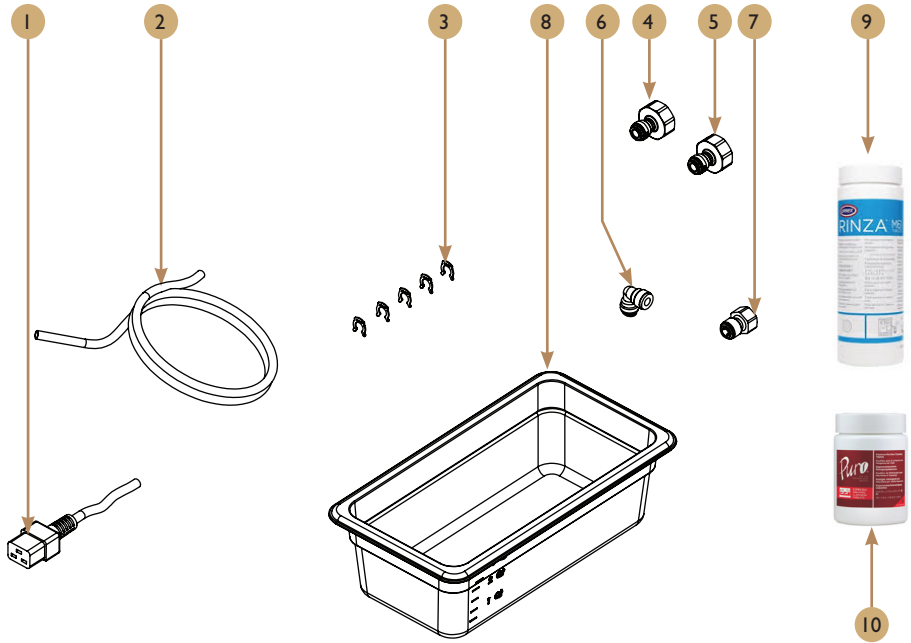

Exploded view & spare parts list

Pos.	Part No.	Description
1	I0038459	CFAS_IN_Container_Topping_ASM
2	I0038460	CFAS_IN_Container_Cacao_ASM
3	I0038461	CFAS_Container-lock-cover
4	I0005842	Charging_Screw_Rect
5	I0005816	Bearing_Sleeve
6	I0038463	CFAS_Closing_Sleeve_Outlet
7	I0009609	Funnel_FB_Short
8	I0038466	CFAS_Wire_Spiral_ASM

Exploded view & spare parts list

Pos.	Part No.	Description
1	I0038457	CFAS_Bean_Container_ASM
2	I0038458	CFAS_Bean_Container_Hopper_ASM

Exploded view & spare parts list

Pos.	Part No.	Description
1	I0005670	Mixing_Bowl_Cover
2	I003845I	CFAS_Mixer_Bowl_Outlet_Middle
3	I0009290	Inlet_Tube_Mixer
4	I0011038	Mixer_Bracket_ASM
5	I0010714	V_Ring_Mixer_Gasket
6	8468I	Mixer_Wheel

Exploded view & spare parts list

Pos.	Part No.	Description
1	10038456	CFAS_Boiler
2	10038455	CFAS_Boiler_Cover

Exploded view & spare parts list

Pos.	Part No.	Description
1	10023977	KBPSL_Power_Cord_C19
2	10023957	Tube_PE_5_16inch_JG
3	1104533	Locking_Clip_5_16
4	1860085	Connector_Female1-2_Tube_8
5	1860084	Connector_Female3-4_Tube_8
6	1104578	Elbow_Connector_5-16-5-16
7	10023966	Adapter_3/8BSP-8mm
8	6165275	Flush_Bin
9	2060024	FMU Milk System Cleaning Tablets (RINZA M61)
10	10037458	Brewer Cleaning Tablets (Puro)