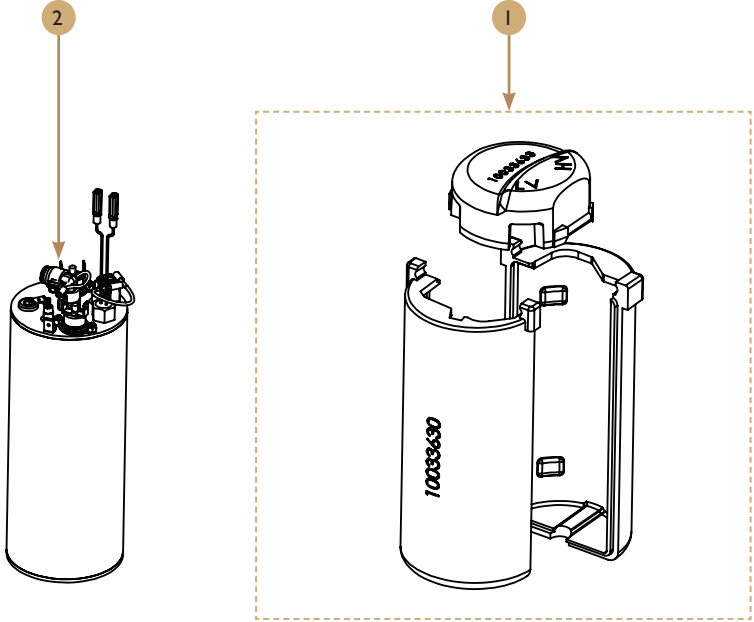

Exploded view & spare parts list

Pos.	Part No.	Description
1	10038456	CFAS_Boiler
2	10038455	CFAS_Boiler_Cover