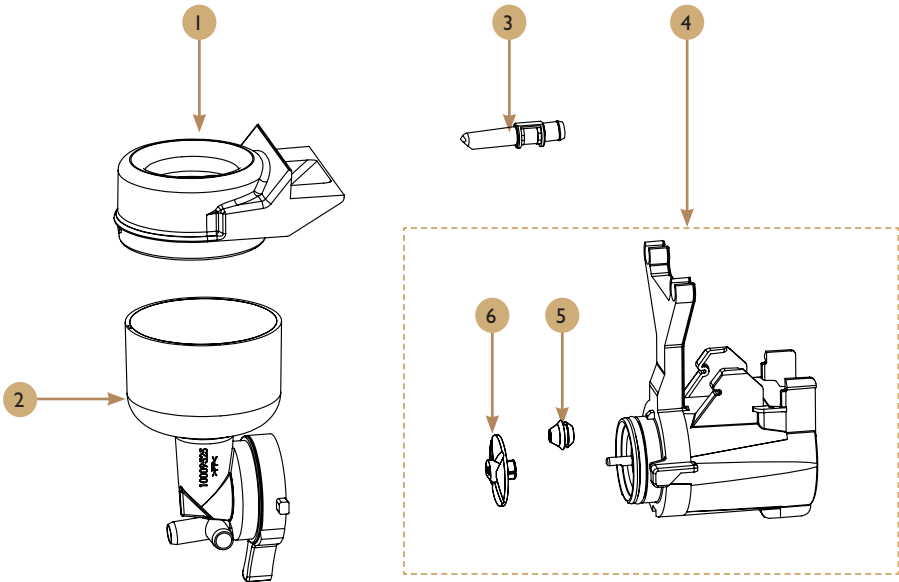

Exploded view

Spare parts list

Pos.	Part No.	Description
1	I003I032	Grinder_Outlet_PSL
2	I0024973	Outlet_Adapter_PSL
3	I0037334	Soft_Ring_Grinder
4	I0023917	Mill_Etzinger_ASM_RH
5	I0035474	Grinder_Adjustment_Lever_CFA
6	I0027557	PCBA_Grinder_EK-7_75627
7	I0027497	PCBA_Boiler_Relay_75626
8	I0033216	Line_Filter
9	I0035425	Motor_Cover_with_Sensor
10	40.00.028.0	Security_Switch
11	I0033062	Buffer_Grinder_PSLI000
12	I0023918	Mill_Etzinger_ASM_RL

Exploded view & spare parts list

Pos.	Part No.	Description
1	I0038459	CFAS_IN_Container_Topping_ASM
2	I0038460	CFAS_IN_Container_Cacao_ASM
3	I0038461	CFAS_Container-lock-cover
4	I0005842	Charging_Screw_Rect
5	I0005816	Bearing_Sleeve
6	I0038463	CFAS_Closing_Sleeve_Outlet
7	I0009609	Funnel_FB_Short
8	I0038466	CFAS_Wire_Spiral_ASM

Exploded view & spare parts list

Pos.	Part No.	Description
1	I0038457	CFAS_Bean_Container_ASM
2	I0038458	CFAS_Bean_Container_Hopper_ASM

Exploded view & spare parts list

Pos.	Part No.	Description
1	I0005670	Mixing_Bowl_Cover
2	I003845I	CFAS_Mixer_Bowl_Outlet_Middle
3	I0009290	Inlet_Tube_Mixer
4	I0011038	Mixer_Bracket_ASM
5	I0010714	V_Ring_Mixer_Gasket
6	8468I	Mixer_Wheel