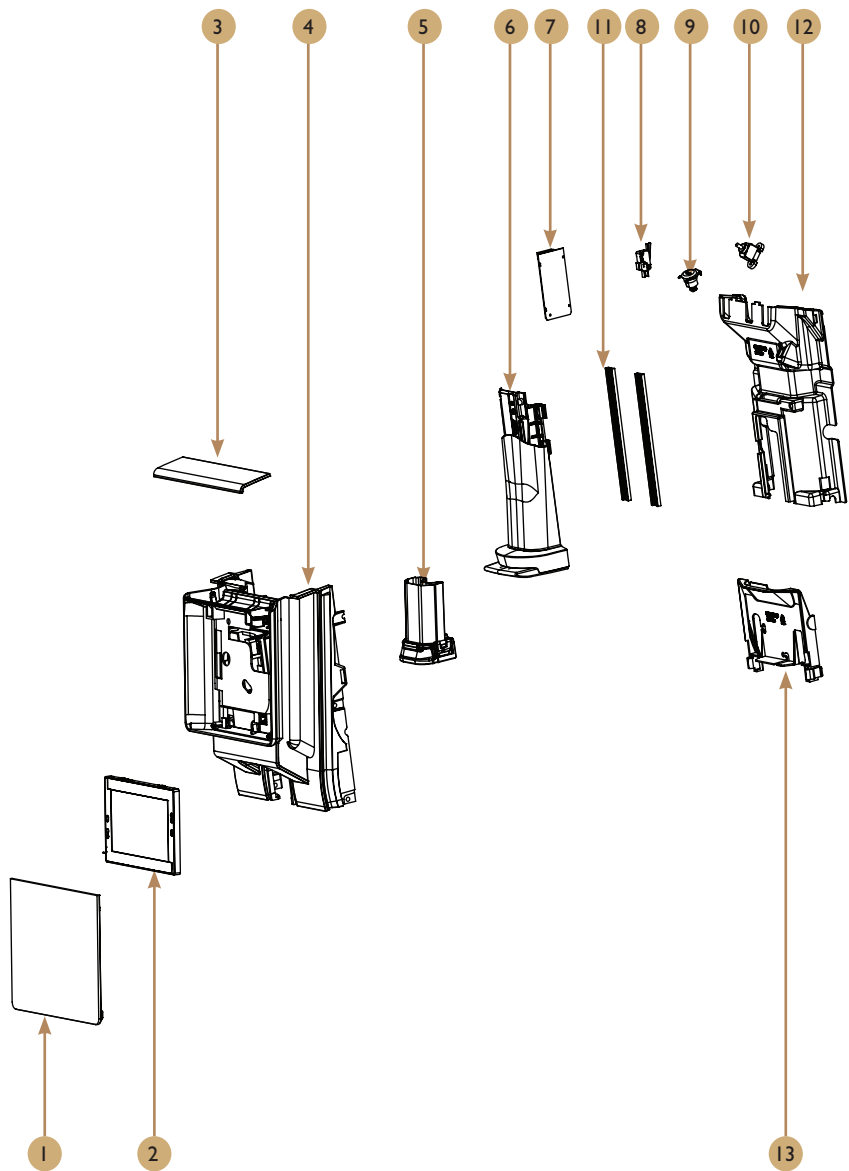

Exploded view

Spare parts list

Pos.	Part No.	Description
1a	10038424	CFAS_Sidepanel_LH
1b	10035487	CFA_Sidepanel_Structure_LH
2	10038427	CFAS_Swing_Door_Links
3	6165029	Gas_Spring_170N
4	6165105	Main_Power_Socket_EU
5	10036411	Rocker-switch_2P-16A-250VAC
6	10034955	CFA_Drip_Tray_Cover_3split
7a	10038428	CFAS_Waste_Bin_Silver
7b	10038434	CFAS_Waste_Bin_Black
8a	10038432	CFAS_drip_tray_silver
8b	10038435	CFAS_Drip_Tray_Black
9	10038433	CFAS_Coffe-cake-distributor
10	10013764	Spring_Digging_Wheel_Rework
11a	10038440	CFAS_Sidepanel_RH
11b	10035464	CFA_Sidepanel_Structure_RH
12	10034879	FA_Backpanel_210
13	10037495	Fan_24V_2800RPM_with_Connector
14	10038441	CFAS_Airchannel_3split_ASM
15	10035353	CFA_Airchannel_Filter_3split
16	10033331	Power_supply_100W_24V_4A_10A-15A
17	10023292	PCBA_IO_medium_arm7

Exploded view & spare parts list

Pos.	Part No.	Description
1	I0034259	Base_Cap_ES_Brewer
2a	I0035361	Espresso_Brewer_18g
2b	I0017985	Espresso_Brewer_14g
3	I0024020	Fixation_ES_Drive
4	I0036964	Espresso_Drive
5	I0035293	3_2_Way_Valve_D4_D4_24V_5bar
Not shown	I0037119	18g Espresso Brewer Service Kit
Not shown	I0034490	14g Espresso Brewer Service Kit

Exploded view & spare parts list

Pos.	Part No.	Description
1	10011149	Cover_Monobrewer
2	10011080	Mono_Brewer_SL_Coffee
3	10009360	Drive_Mono_Brewer
4	10037318	BTB Monobrewer Service Kit

Exploded view

Spare parts list