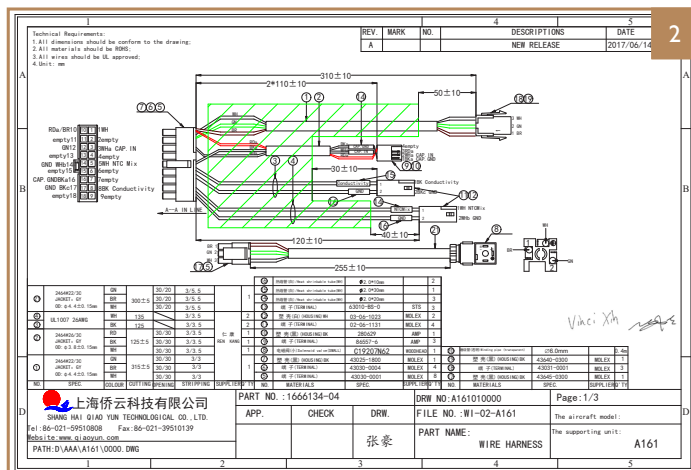

Electrical harnesses

POS.	Part No.	Description
1	1666133	Harness Fridge-PCBA 230V FMU
2	1666134	Harness IO 24V FMU
3	1666137	FMU Harness H-Block
4	1666135	FMU Harness Communication 24V