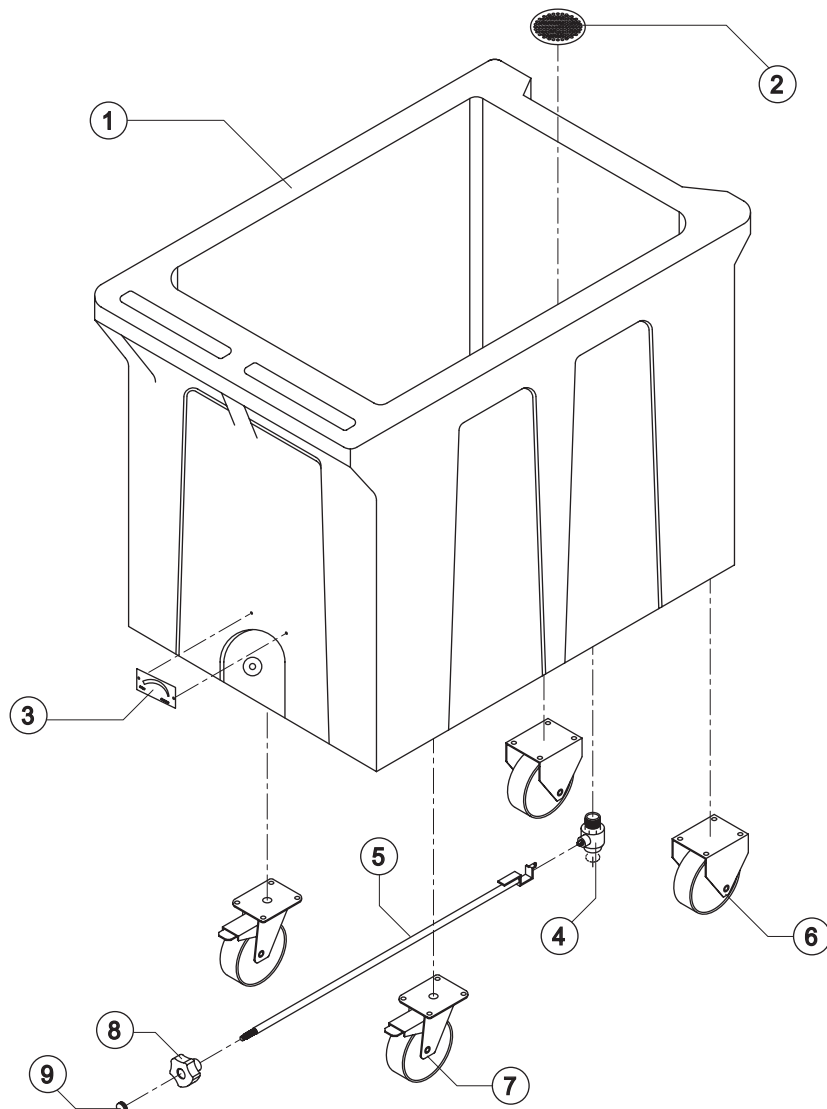

Roller Bin

Common Parts

Ref.	Spare Description	Code
1	Insulated Bin	C11111
2	Filter	22746
3	Plate (open-closed)	24483
4	Ball Valve	20603
5	Drain-Cock Rod	D20584
6	Wheel with Stainless Steel Fixed Support	20618
7	Braking Wheel with Stainless Steel Rotary Support	20619
8	Hand Grip	10374
9	Plug	10375