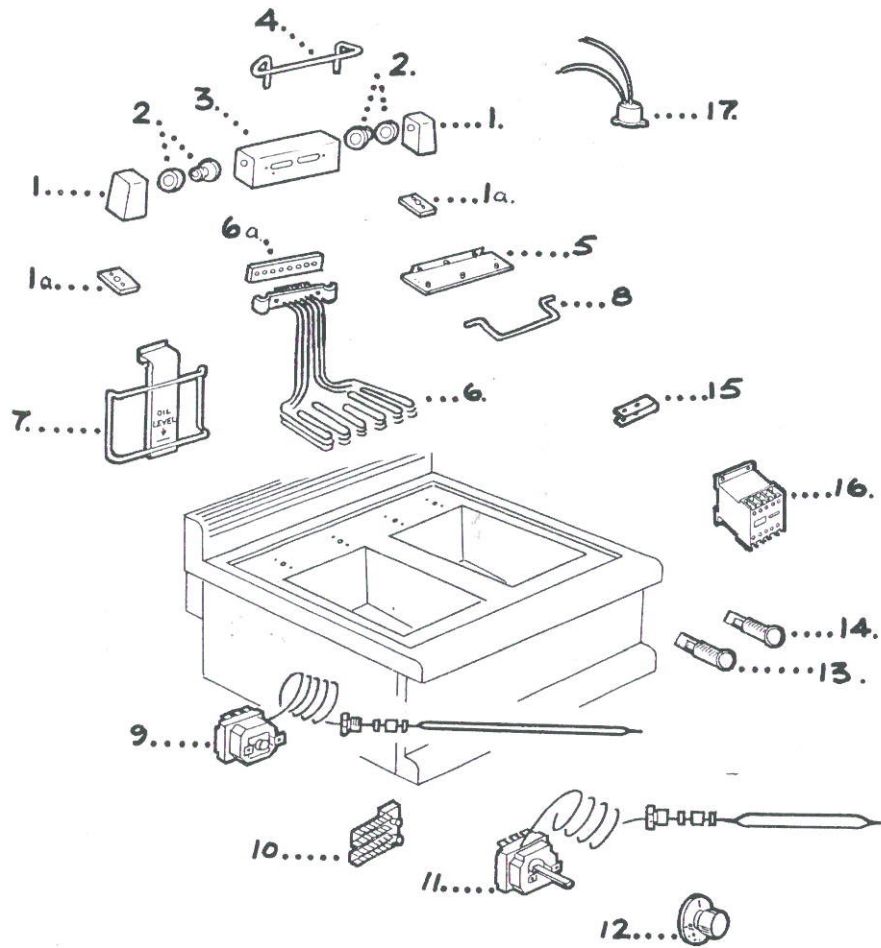

E350/39 Fryer - Body and Pan Fitments

1	539210500	Rear Flue Trim
2	539210510	Flue Grid
3	539211090	Flue Front
4	539210600	Flue Trim L.H.
5	539210620	Hob Trim L.H.
6	539211710	Pan & Hob Assembly (see note 1 below)
7	539210610	Flue Trim R. H.
8	539210630	Hob Trim R.H.
9	539211720	Fish Plate
10	539211730	Dust Cover Assembly
11	539211740	Chip Basket
12	539213000	Pan Strainer
13	539211820	Control Panel Assembly (see Note 2 below)
14	539211280	Foot
15	539216360	Outer Side Panel L.H. (see Note 2 below)
15a	539216370	Outer Side Panel R.H. (see Note 2 below)
16		
17	539216120	Drain valve pan coupling
18	734350440	Drain valve
19	531740490	Drain lever spring
20	539215910	Drain Valve Key
21	539215920	Drain Lever
22	539213390	Drain Valve Knob
23	539216110	Drain Pipe Adapter - Pre 24/07/94
24	539215580	Adapter 'O' Ring - Pre 24/7/94
25	539211830	Drain Pipe Bayonet Type - Pre 24/07/94
26	735011350	Drain Pipe Coupling (CP) - Post 24/07/94
27	735010570	Drain Pipe - Post 24/07/94

Note 2

Brown Vitreous Enamel parts and Brown Painted parts are no longer available and the later stainless steel equivalent part will be supplied in lieu.

E350/39 Fryer - Element & Control Fitments

1	539211780	Element Support Pillar
1a	539113611	Element Support Pillar Gasket
2	539113262	Hinge Bush and Lock Ring
3	539211790	Element Housing
4	539211750	Basket Hanger
5	539211800	Element Housing Base
6	539113180	Element 240v
	539113181	Element 220v
6a	539113265	Element Gasket
7	539112840	Element Shield
7a	539213430	Element Shield clamp
8	539215430	Tilt Bar
9	539013200	Safety Thermostat
10	539110470	Terminal Block L1 & N
10a	539110471	Terminal Block L2 & L3
11	539113215	Operating Thermostat (pre 6/4/92)
11a	539215840	Operating Thermostat (post 6/4/92)
12	539113220	Control Knob
13	539110440	Indicator Lamp (Red)
14	539110430	Indicator Lamp (Amber)
15	539113208	Phial Clamp
16	539221295	Contactora (from 13/1/97)
17	539221290	Tilt Switch (from 13/1/97)