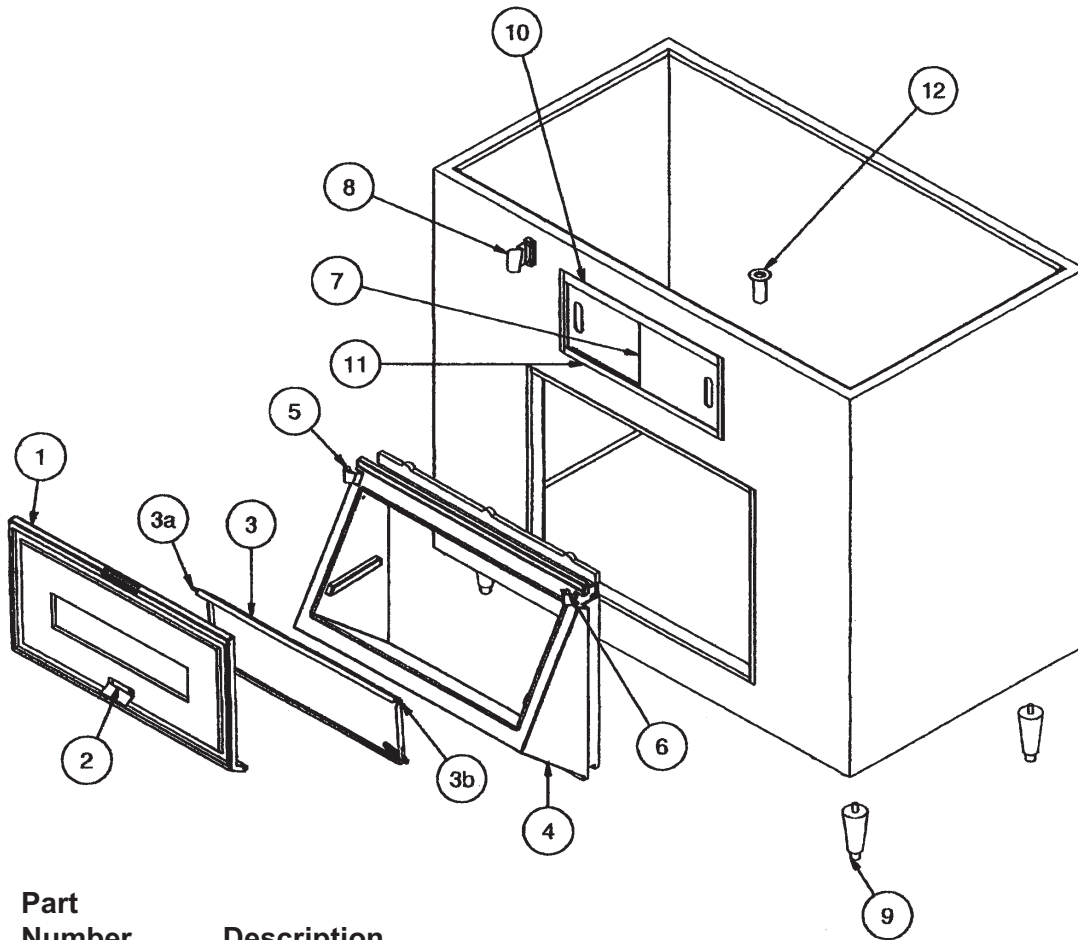

Bins, Condensers, and Accessories Service Parts

BH1100, BH1300, BH1600

Item Number	Part Number	Description		
1	02-4008-02	Door	Not Shown	
2	02-4008-03	Baffle latch bracket	02-4008-16	SS Top Support Frame
3	02-4008-04	Baffle assembly	02-4008-17	48" Plastic Top*
3a	02-4008-23	LH & RH spring loaded hinge kit	02-4008-18	60" Plastic Top*
			02-4008-19	9" Filler Panel
4	02-4008-07	Snout	02-4008-20	13 1/2" Filler Panel
5	02-4008-24	LH & RH door hinges	Note: Filler panel sizes changed in late 2005 to these:	
6	part of item 5	RH door hinge	02-4008-21 - 20.5" long 9 inch filler panel	
7	02-4008-10	Window (set of 2)	02-4008-22 - 20.5" long 13.5 inch filler panel	
8	02-4008-11	Door latch		
9	02-4008-12	Leg - each		
	KLP2E	Leg, kit of 4, after Dec. 05 production	* hole 45" wide x 20.5 deep	
10	02-4008-25	Upper & lower window tracks	Hole in plastic top changed in late 2005, prior top no longer available.	
11	part of item 10	Lower window track		
12	02-4008-15	1" plastic drain- includes nut and washer		