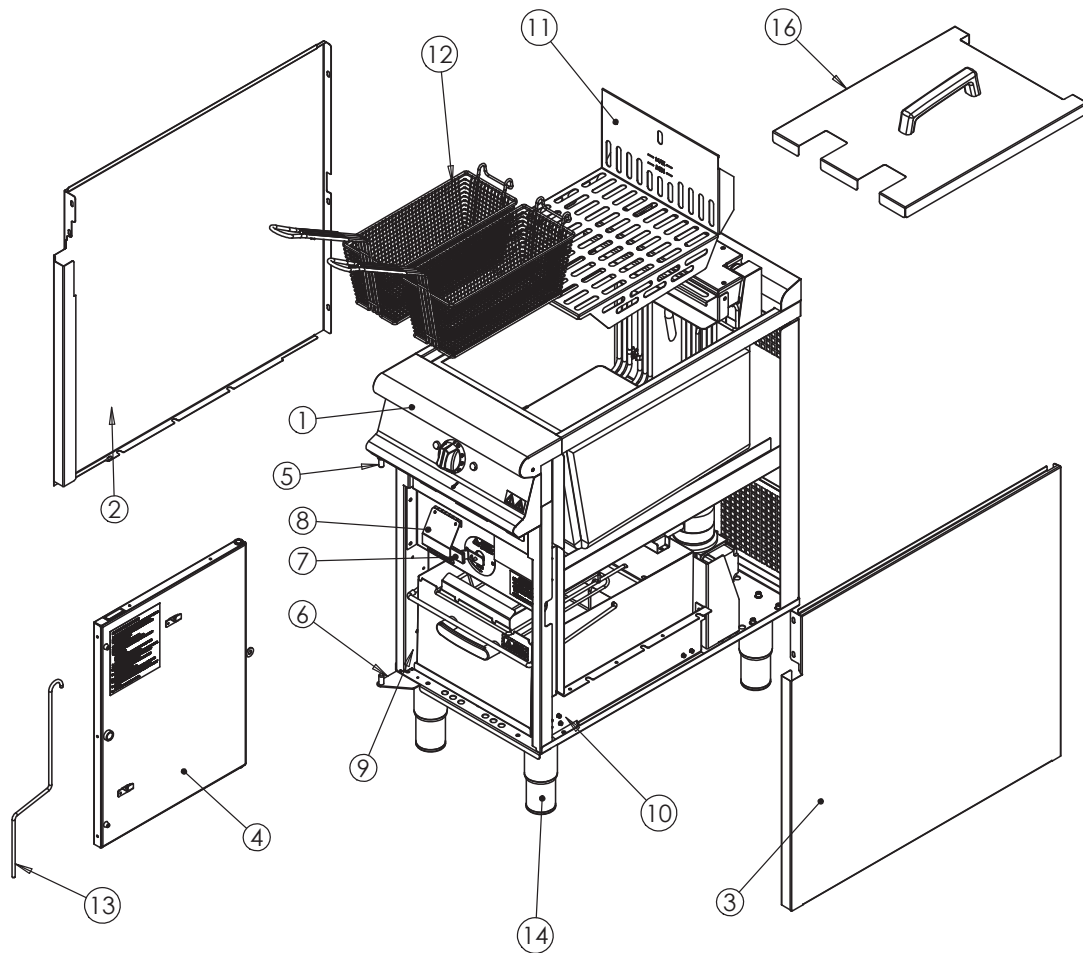

# DOMINATOR PLUS

ITEM	DESCRIPTION	SPARES No
1	HOB PAN ASSEMBLY C/W DRAIN VALVE	731390001
2	L/H OUTER SIDE	731390002
3	R/H OUTER SIDE	731390003
4	DOOR ASSEMBLY	131390004
5	TOP DOOR HINGE	731390005
6	BOTTOM DOOR HINGE	731390006
7	DRAIN HANDLE	731350007
8	DRAIN HANDLE FLAP	731350008
9	L/H BUCKET RUNNER (NOT SHOWN)	73150009
10	R/H BUCKET RUNNER	731350010
11	ELEMENT GUARD	731350011
12	CHIP BASKET	536430126
13	DRAIN PROD / LIFTING TOOL	731350012
14	ADJUSTABLE FEET	731350013
15	CASRORS ALSO AVALIABLE (NOT SHOWN)	
15-1	SWIVEL BRAKED	535290032
15.2	FIXED NON BRAKE	535290031
16	DUST COVER	

# DOMINATOR PLUS

ITEM	DESCRIPTION	SPARES No
1	OIL CONTAINER ASSEMBLY	731350029
1.1	OIL CONTAINER HANDLE	731350030
2	OIL CONTAINER CARRIER	535770028
3	FINE MESH FILTER	737101159
4	FINE MESH FILTER WIRE SUPPORT	737101143
5	BASKET FILTER	731350031
6	SUCTION PIPE FILTER	731350032
7	OIL PICK UP PIPE	731350052
8	TIMER	735770010
9	OIL PUMP C/W NOZZLE	536300048
10	1/4BSP TO 12mm ELBOW	536300049
11	OIL RETURN PIPE FLEXIBLE	537101741
12	OIL RETURN PIPE COUPLING	731350053
13	OIL RETURN PIPE STRAIGHT	731350054
14	OIL RETURN ELBOW	731350041
15	OIL RETURN PIPE GASKET	731350042
16	OIL RETURN COUPLING	731350043
17	OIL RETURN PIPE	731350044

# DOMINATOR *PLUS*

ITEM	DESCRIPTION	SPARES No.
1	CONTROL PANEL ASSEMBLY	731390000
1.1	RED NEON	735010370
1.2	AMBER NEON	735010380
1.3	CONTROL KNOB C/W STOP	731350001
1.4	CONTROLLER	731350002

Issue	Alteration	Date	Product	Document Reference
A	Initial Issue	09/08/11	E3840	AD49424