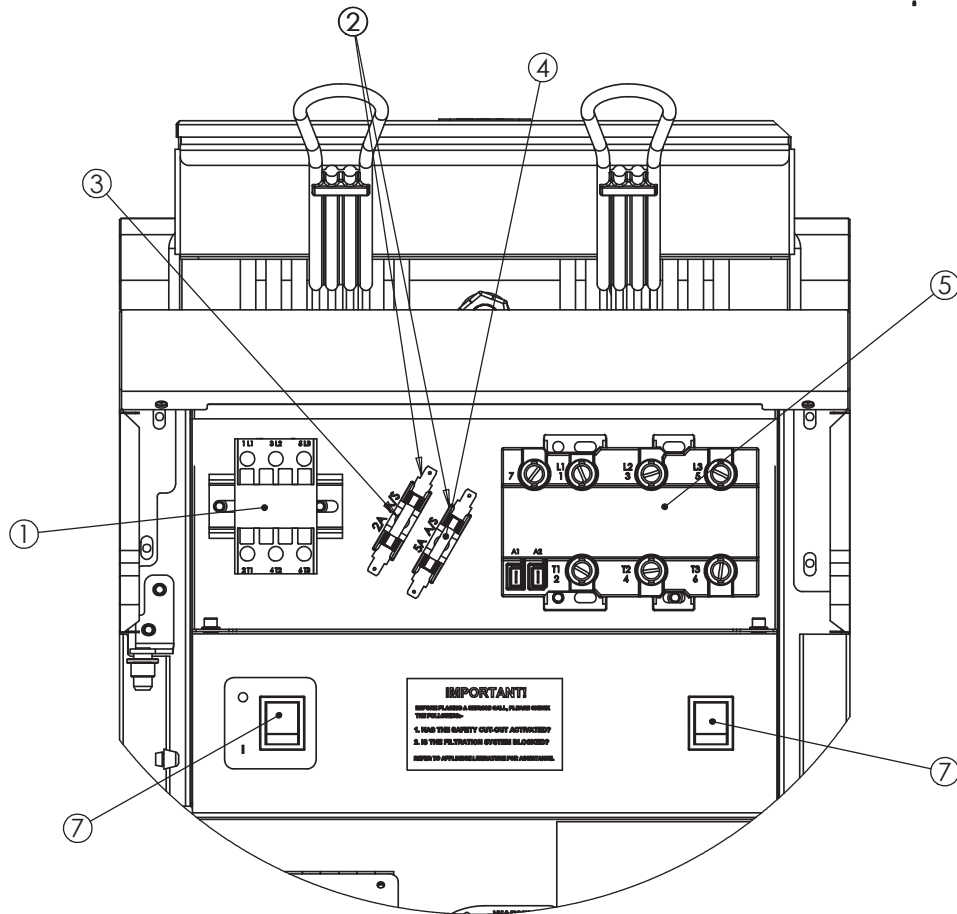

# DOMINATOR *PLUS*

ITEM	DESCRIPTION	SPARES No.
1	CONTROL PANEL ASSEMBLY	731390000
1.1	RED NEON	735010370
1.2	AMBER NEON	735010380
1.3	CONTROL KNOB C/W STOP	731350001
1.4	CONTROLLER	731350002

Issue	Alteration	Date	Product	Document Reference
A	Initial Issue	09/08/11	E3840	AD49424

# DOMINATOR PLUS

ITEM	DESCRIPTION	SPARES No
1	ELEMENT BOX LID GASKET	731390007
2	TILT SWITCH BRACKET	731350016
3	TILT SWITCH	735750014
4	ELEMENT BOX CABLE GASKET	731350017
5	ELEMENT BOX SUPPORT GASKET	731350018
6	BASKET HANGING RAIL	731390008
7	THERMISTOR PROBE C/W FITTINGS	731350020
8	SAFETY STAT C/W FITTINGS	731350021
9	ELEMENT C/W GASKET	731350022
9.1	ELEMENT GASKET	731350023

# DOMINATOR PLUS

ITEM	DESCRIPTION	SPARES No
1	CONTACTOR	734510010
2	FUSE HOLDER	734310510
3	2 AMP ANTI-SURGE FUSE	731050002
4	5 AMP ANTI-SURGE FUSE	536430009
5	SOLID STATE POWER SWITCH	731350024
6		
7	ROCKER SWITCH (E3840F ONLY)	732950006
8	MAINS TERMINAL BLOCK	731000006
9	MAIN WIRING LOOM (E3840F)	731390009
10	MAIN WIRING LOOM (E3840)	731390010
11	CONTROL WIRING LOOM (E3840F)	731350028
12	CONTROL WIRING LOOM (E3840)	731350028