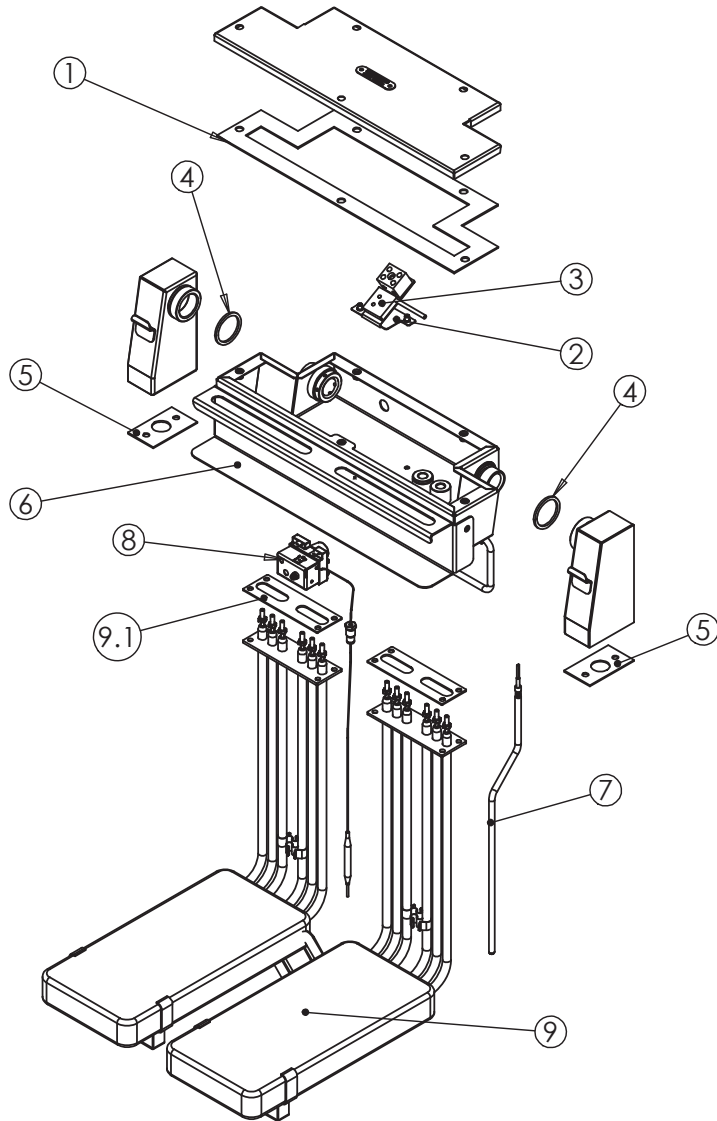

# DOMINATOR PLUS

ITEM	DESCRIPTION	SPARES No
1	OIL CONTAINER ASSEMBLY	731350029
1.1	OIL CONTAINER HANDLE	731350030
2	OIL CONTAINER CARRIER	535770028
3	FINE MESH FILTER	737101159
4	FINE MESH FILTER WIRE SUPPORT	737101143
5	BASKET FILTER	731350031
6	SUCTION PIPE FILTER	731350032
7	OIL PICK UP PIPE	731350052
8	TIMER	735770010
9	OIL PUMP C/W NOZZLE	536300048
10	1/4BSP TO 12mm ELBOW	536300049
11	OIL RETURN PIPE FLEXIBLE	537101741
12	OIL RETURN PIPE COUPLING	731350053
13	OIL RETURN PIPE STRAIGHT	731350054
14	OIL RETURN ELBOW	731350041
15	OIL RETURN PIPE GASKET	731350042
16	OIL RETURN COUPLING	731350043
17	OIL RETURN PIPE	731350044

# DOMINATOR *PLUS*

ITEM	DESCRIPTION	SPARES No.
1	CONTROL PANEL ASSEMBLY	731390000
1.1	RED NEON	735010370
1.2	AMBER NEON	735010380
1.3	CONTROL KNOB C/W STOP	731350001
1.4	CONTROLLER	731350002

Issue	Alteration	Date	Product	Document Reference
A	Initial Issue	09/08/11	E3840	AD49424

# DOMINATOR PLUS

ITEM	DESCRIPTION	SPARES No
1	ELEMENT BOX LID GASKET	731390007
2	TILT SWITCH BRACKET	731350016
3	TILT SWITCH	735750014
4	ELEMENT BOX CABLE GASKET	731350017
5	ELEMENT BOX SUPPORT GASKET	731350018
6	BASKET HANGING RAIL	731390008
7	THERMISTOR PROBE C/W FITTINGS	731350020
8	SAFETY STAT C/W FITTINGS	731350021
9	ELEMENT C/W GASKET	731350022
9.1	ELEMENT GASKET	731350023

# DOMINATOR PLUS

ITEM	DESCRIPTION	SPARES No
1	CONTACTOR	734510010
2	FUSE HOLDER	734310510
3	2 AMP ANTI-SURGE FUSE	731050002
4	5 AMP ANTI-SURGE FUSE	536430009
5	SOLID STATE POWER SWITCH	731350024
6		
7	ROCKER SWITCH (E3840F ONLY)	732950006
8	MAINS TERMINAL BLOCK	731000006
9	MAIN WIRING LOOM (E3840F)	731390009
10	MAIN WIRING LOOM (E3840)	731390010
11	CONTROL WIRING LOOM (E3840F)	731350028
12	CONTROL WIRING LOOM (E3840)	731350028