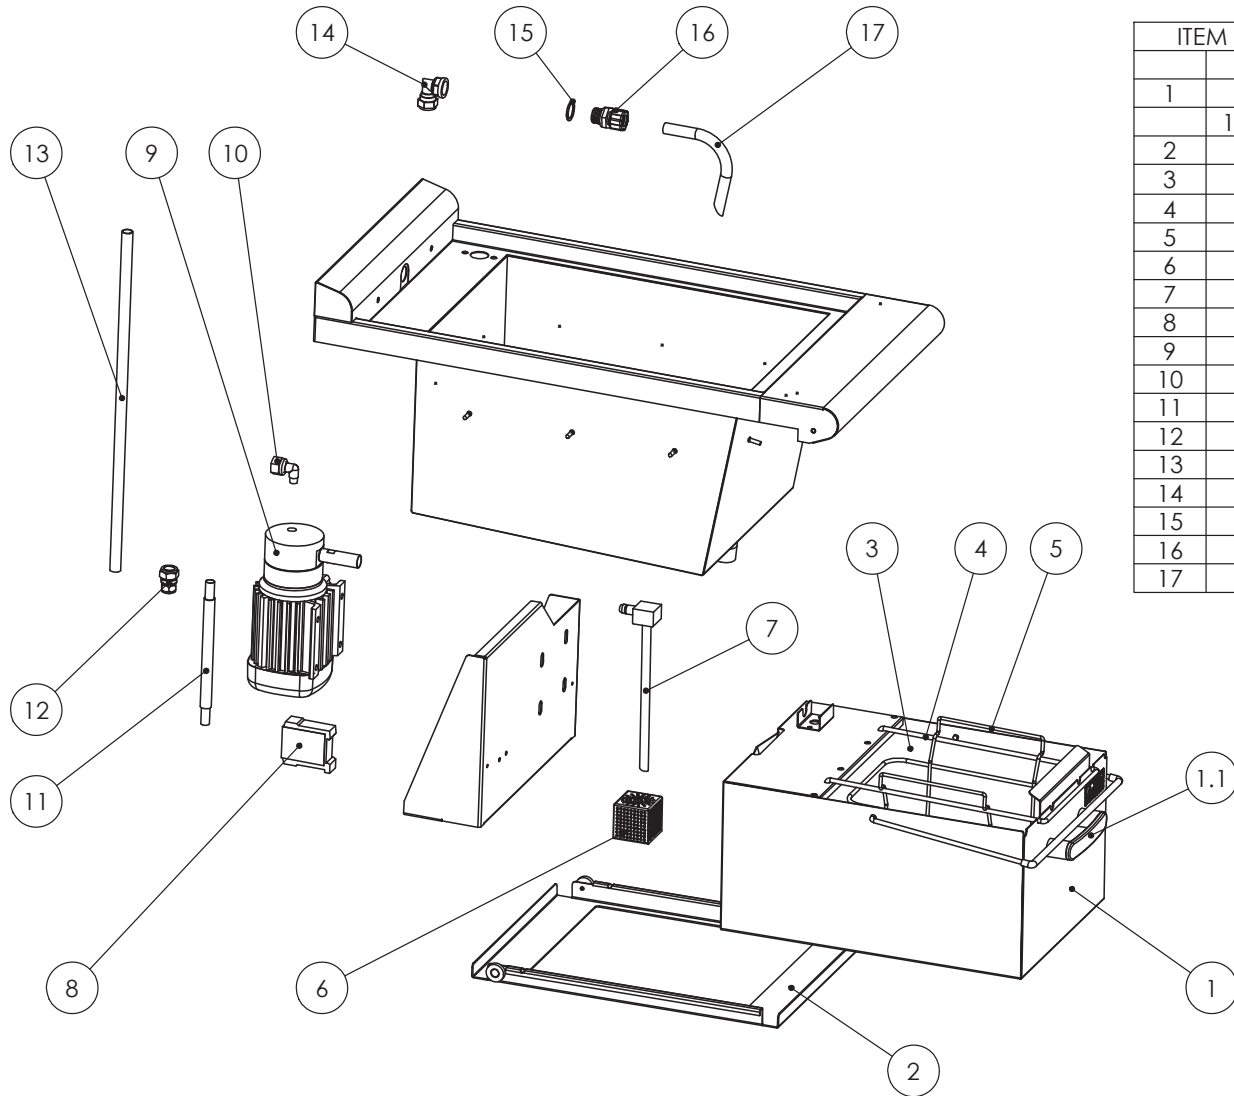

# DOMINATOR PLUS

ITEM	DESCRIPTION	SPARES No
1	HOB PAN ASSEMBLY C/W DRAIN VALVE	731390001
2	L/H OUTER SIDE	731390002
3	R/H OUTER SIDE	731390003
4	DOOR ASSEMBLY	131390004
5	TOP DOOR HINGE	731390005
6	BOTTOM DOOR HINGE	731390006
7	DRAIN HANDLE	731350007
8	DRAIN HANDLE FLAP	731350008
9	L/H BUCKET RUNNER (NOT SHOWN)	73150009
10	R/H BUCKET RUNNER	731350010
11	ELEMENT GUARD	731350011
12	CHIP BASKET	536430126
13	DRAIN PROD / LIFTING TOOL	731350012
14	ADJUSTABLE FEET	731350013
15	CASRORS ALSO AVALIABLE (NOT SHOWN)	
15-1	SWIVEL BRAKED	535290032
15.2	FIXED NON BRAKE	535290031
16	DUST COVER	

# DOMINATOR PLUS

ITEM	DESCRIPTION	SPARES No
1	OIL CONTAINER ASSEMBLY	731350029
1.1	OIL CONTAINER HANDLE	731350030
2	OIL CONTAINER CARRIER	535770028
3	FINE MESH FILTER	737101159
4	FINE MESH FILTER WIRE SUPPORT	737101143
5	BASKET FILTER	731350031
6	SUCTION PIPE FILTER	731350032
7	OIL PICK UP PIPE	731350052
8	TIMER	735770010
9	OIL PUMP C/W NOZZLE	536300048
10	1/4BSP TO 12mm ELBOW	536300049
11	OIL RETURN PIPE FLEXIBLE	537101741
12	OIL RETURN PIPE COUPLING	731350053
13	OIL RETURN PIPE STRAIGHT	731350054
14	OIL RETURN ELBOW	731350041
15	OIL RETURN PIPE GASKET	731350042
16	OIL RETURN COUPLING	731350043
17	OIL RETURN PIPE	731350044

# DOMINATOR PLUS

ITEM	DESCRIPTION	SPARES No
1	CONTACTOR	734510010
2	FUSE HOLDER	734310510
3	2 AMP ANTI-SURGE FUSE	731050002
4	5 AMP ANTI-SURGE FUSE	536430009
5	SOLID STATE POWER SWITCH	731350024
6		
7	ROCKER SWITCH (E3840F ONLY)	732950006
8	MAINS TERMINAL BLOCK	731000006
9	MAIN WIRING LOOM (E3840F)	731390009
10	MAIN WIRING LOOM (E3840)	731390010
11	CONTROL WIRING LOOM (E3840F)	731350028
12	CONTROL WIRING LOOM (E3840)	731350028