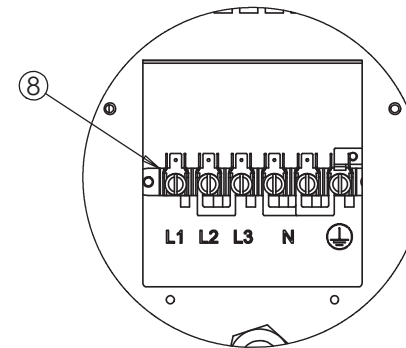

# DOMINATOR PLUS

ITEM	DESCRIPTION	SPARES No
1	ELEMENT BOX LID GASKET	731390007
2	TILT SWITCH BRACKET	731350016
3	TILT SWITCH	735750014
4	ELEMENT BOX CABLE GASKET	731350017
5	ELEMENT BOX SUPPORT GASKET	731350018
6	BASKET HANGING RAIL	731390008
7	THERMISTOR PROBE C/W FITTINGS	731350020
8	SAFETY STAT C/W FITTINGS	731350021
9	ELEMENT C/W GASKET	731350022
9.1	ELEMENT GASKET	731350023

# DOMINATOR PLUS

ITEM	DESCRIPTION	SPARES No
1	CONTACTOR	734510010
2	FUSE HOLDER	734310510
3	2 AMP ANTI-SURGE FUSE	731050002
4	5 AMP ANTI-SURGE FUSE	536430009
5	SOLID STATE POWER SWITCH	731350024
6		
7	ROCKER SWITCH (E3840F ONLY)	732950006
8	MAINS TERMINAL BLOCK	731000006
9	MAIN WIRING LOOM (E3840F)	731390009
10	MAIN WIRING LOOM (E3840)	731390010
11	CONTROL WIRING LOOM (E3840F)	731350028
12	CONTROL WIRING LOOM (E3840)	731350028