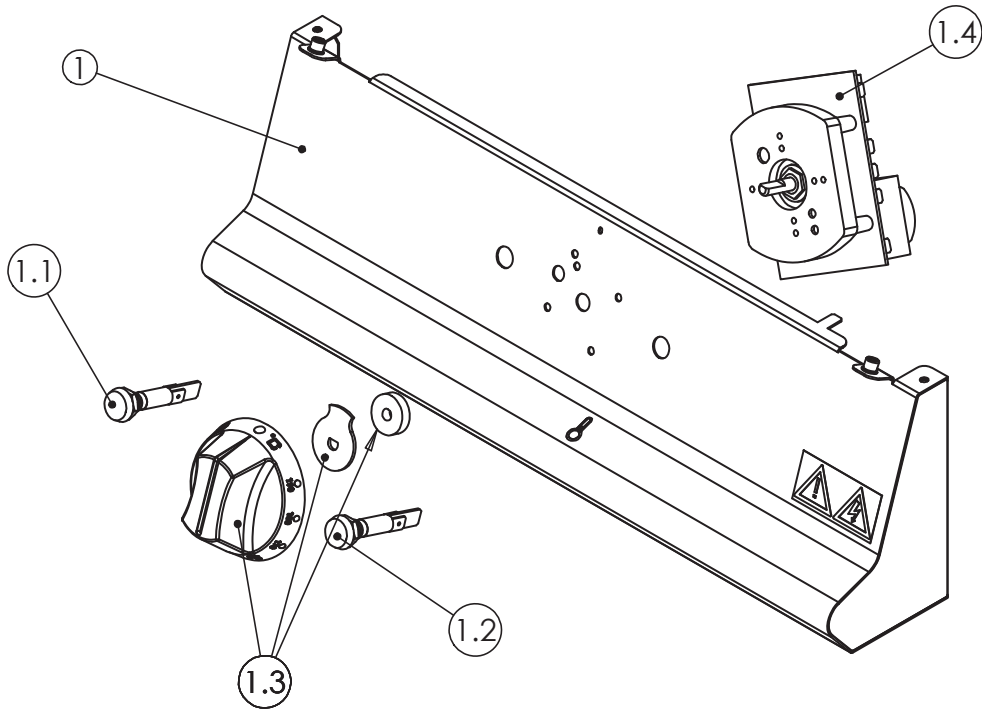

DOMINATOR *PLUS*

ITEM	DESCRIPTION	SPARES No.
1	CONTROL PANEL ASSEMBLY	731390000
1.1	RED NEON	735010370
1.2	AMBER NEON	735010380
1.3	CONTROL KNOB C/W STOP	731350001
1.4	CONTROLLER	731350002

Issue	Alteration	Date	Product	Document Reference
A	Initial Issue	09/08/11	E3840	AD49424