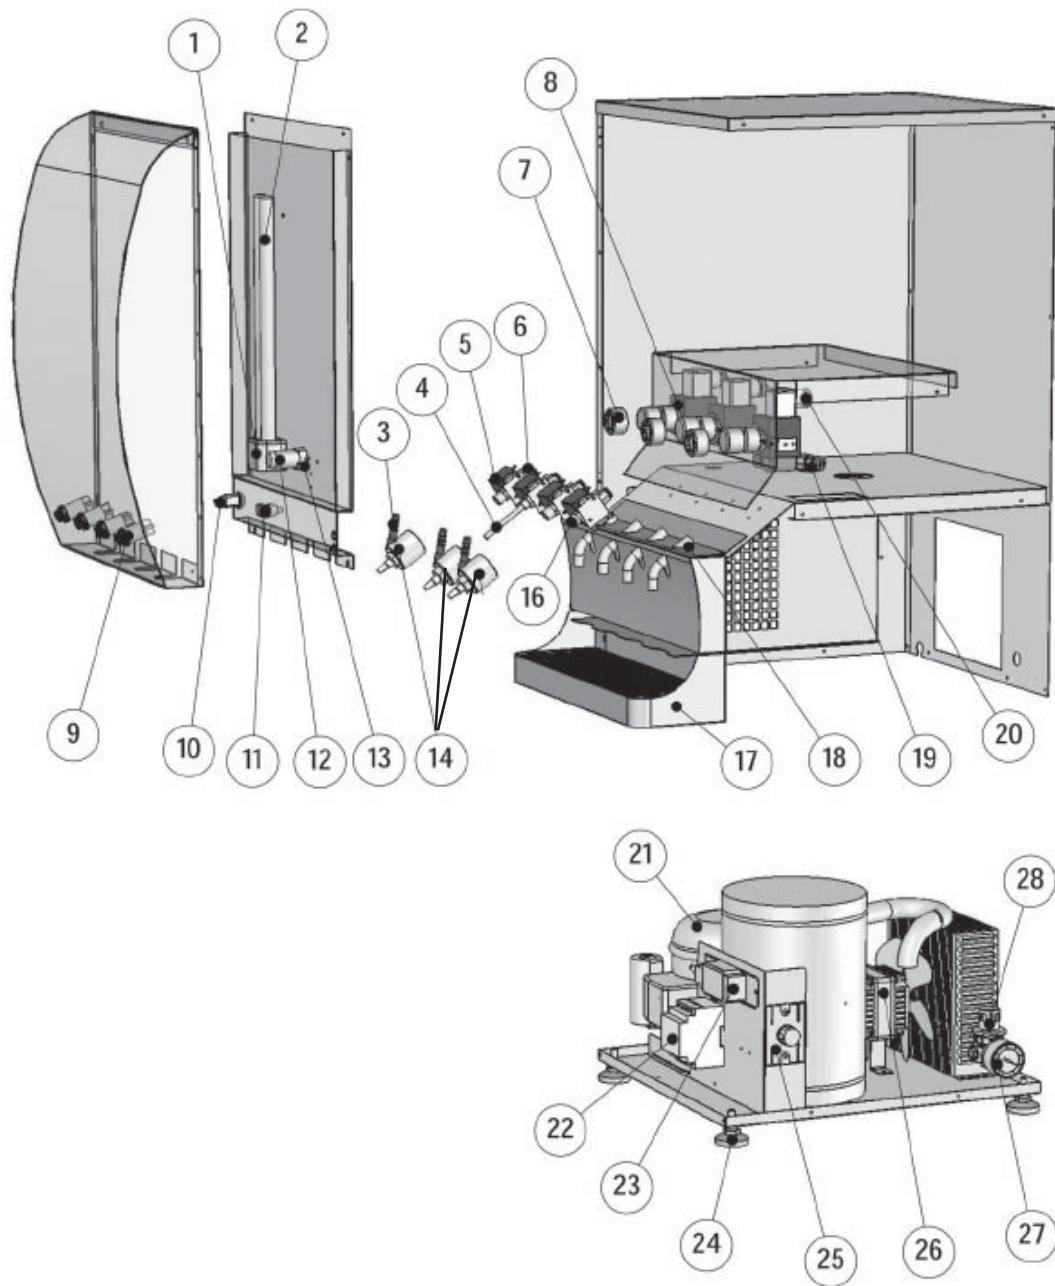

# Spare parts list Nordic

Pos.	Article no	Description
1	S302098	Fluorescent tube, 24W
2	S302060	Fluorescent tube holder
3	S121012	Elbow connector 1/8"
4	S122065	Pipe 80mm+S302313 barrel nipple
5	S302014	Water valve 24V
6	S302307	Quick coupling, straight 1/8"
7	S302038	Cover to pinch solenoid valve
8	S302008	Pinch solenoid valve
9	S302007	Push button
10	S302024	Key switch
11	S302101	Switch
12	S302063	Starter
13	S302061	Holder for starter
14	S302009	Ejector combo
16	S302314	Relief nipple 1/8" - 1/4" metal
17	S302192	Drip tray Nordic
18	S1104587	Outlet pipe Nordic
19	S302215	Water filter
20	S302278	Cable connector for pinch solenoid
21	S302075	Compressor
22	S302017	Transformer
23	S302059	Ballast
24	S302109	Foot
25	S1104584	Thermostat
26	S105116	Fan motor 5W
27	S302319	Manometer
28	S302318	Water regulator
<b>Not shown in exploded view</b>		
	S302005	Venturi by-pass ejector
	S302004	Venturi ejector
	S302020	Cleaning brush
	S302031	Plug drip tray Slim Line
	S302092	Cleaning bottle
	S302037	Water hose