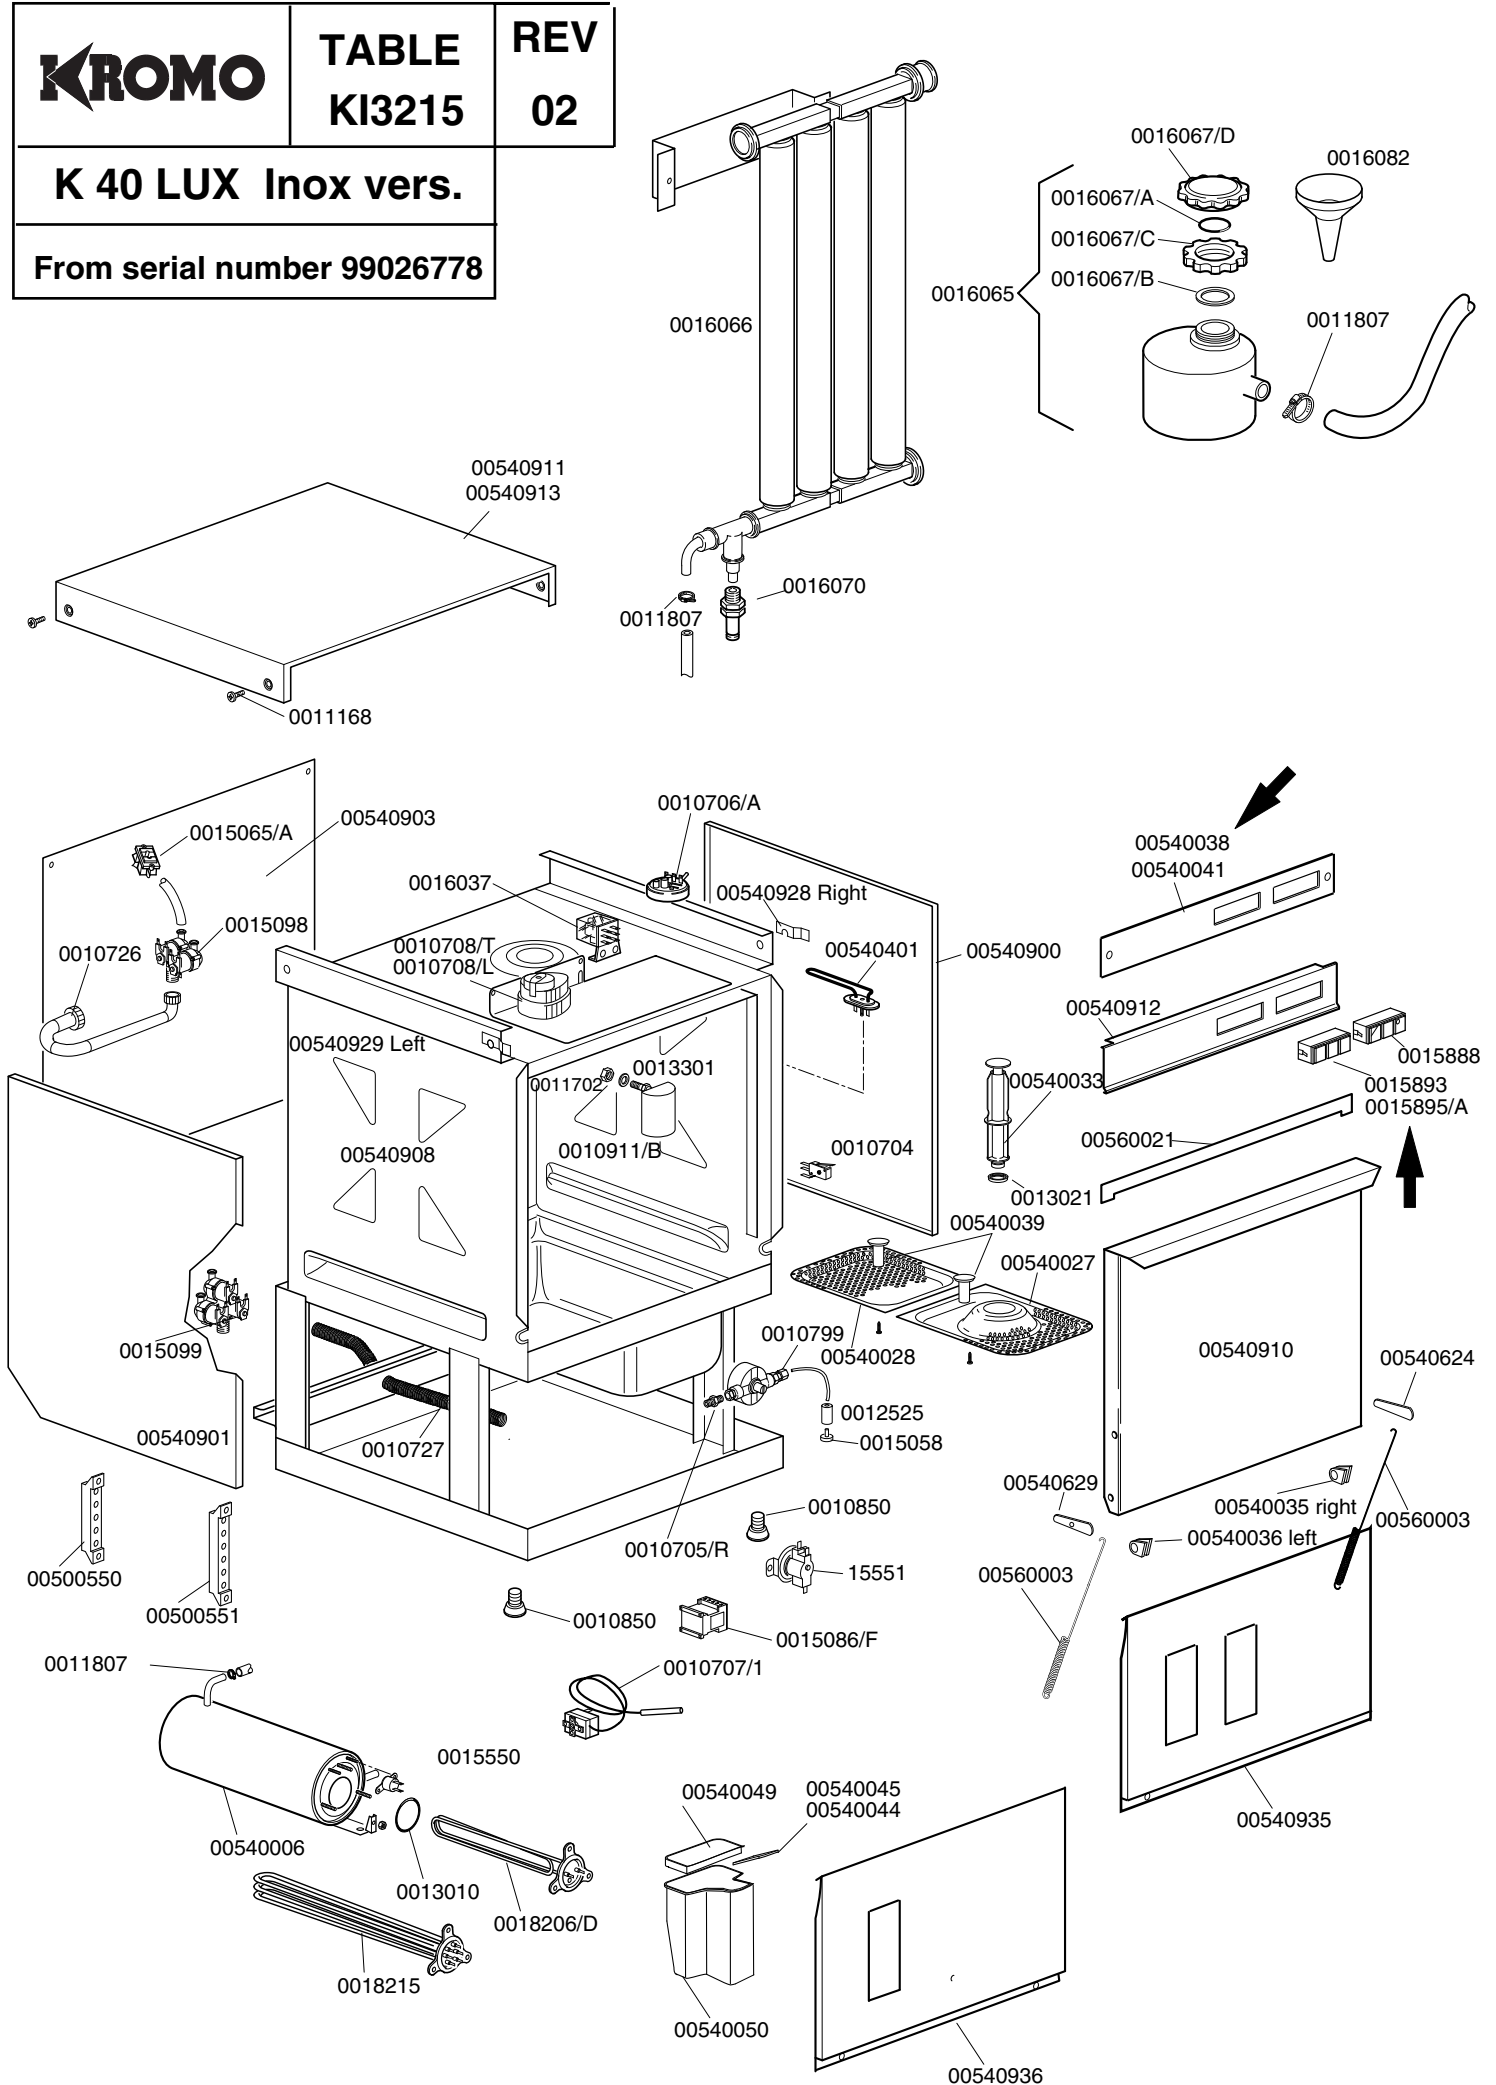

KROMO

**TABLE
KI3215**

**REV
02**

K 40 LUX Inox vers.

From serial number 99026778

K 40 LUX

TABLE KI3215

CODE	DESCRIPTION	CODE	DESCRIPTION
0010704	16A door safety microswitch	00540401	1200W 230V heating element
0010705/R	Pipe connection D.8	00540624	Right manoeuvring arm for door
0010706/A	"EL" pressure switch	00540629	Left manoeuvring arm for door
0010707/1	0-90°C thermostat	00540900	Right side
0010708/L	Rapid timer 120" 230/50	00540901	Left side
0010708/T	Rapid timer 150" 230/50 thermostop	00540903	Back
0010726	1,5x3/4 m. h20load pipe	00540908	Complete body
0010727	1,5 m. h20 drain liner	00540911	Front plastic cover
0010799	Shining product dosing device type 1000 d.8	00540912	Neutral panel control inox
0010850	Plastic adjustable small foot	00540913	Front stainless steel cover
0010911/B	L=75 blu air trap	00540928	Right cover holder for inox version
0011168	M6x12 TC stainless steel screw	00540929	Left cover holder for inox version
0011702	M8 stainless steel nut	00540935	Under door double additive container
0011807	12/20 stainless steel clamps	00540936	Under door single additive container
0012013	3/8M rubber-holder	00560003	Door spring
0012525	Counter-weight for small filter	00560011	Door seal
0013010	OR heating element gasket	0015100/D	230/240V 50HZ pressure increase pump
0013021	DEM 40 gasket		
0013301	14x8x1,5 diam. Fig. LS059 gasket		
0015058	G.058 small shining product suct. filter		
0015065/A	Cable-fastener with screw		
0015086/F	Contacto 230V 50/60Hz 4C faston		
0015098	Double solenoid valve		
0015099	Triple solenoid valve		
0015101	Drain pump 220-240 50Hz		
0015550	Conveyor safety thermostat		
0015551	Fixed tank thermostat deflecting		
0015888	Start warn.light gray q 0/1 swith		
0015893	Bip.push.butt. Wat. Soft.-empty gray		
0015895/A	Push button dev cold+Temperature light+fix		
0015101/A	Drain pump orientable version		
0016037	V 1-2 relay		
0016065	Salt container		
0016066	1 liter 4 element decalcifier		
0016067/A	OR for salt container plug		
0016067/B	Salt container gasket		
0016067/C	Salt container ferrule		
0016067/D	Salt container plug		
0016070	CFD complete non-return valve		
0016082	Funnel		
0018206/D	2800W 220V heating element		
0018215	4KW 230V boiler heating element		
00500550	3 poles FV110 terminal board		
00500551	6 poles FV122 terminal board		
00540006	Boiler		
00540027	Surface semifilter without hole		
00540028	Surface se,ofooter with hole		
00540033	Overflow		
00540035	Right hinge shaft bush		
00540036	Left hinge shaft bush		
00540038	Neutral silkscreen processed grill		
00540039	Surface filter handle		
00540044	Front lid for additive doser container		
00540045	Front lid for detergent doser container		
00540049	Posterior lid for additive doser container		
00540050	Additive doser container		