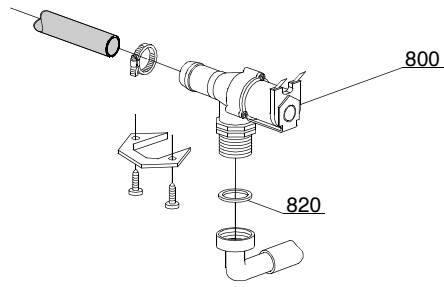

05_005_e

Spare parts

ID	P-code	Model	Type	Accessory	Voltage	Description
MODULE:Solenoid valve group						
800	30001000		H63E			Single solenoid valve
820	N.C.		H63E			Pression reducing valve