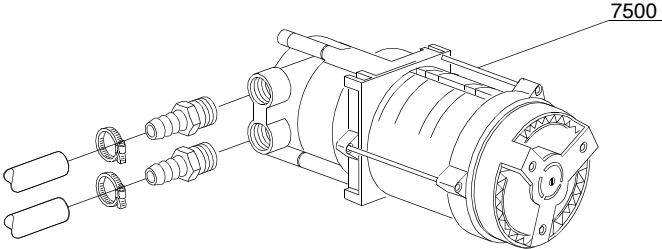

05_003_e

Spare parts

ID	P-code	Model	Type	Accessory	Voltage	Description
MODULE:Solenoid valve group						
810	15098		H63E	cr,ws		Double solenoid valve - Ø10
820	N.C.		H63E	cr,ws		Pression reducing valve

05_005_e

Spare parts

ID	P-code	Model	Type	Accessory	Voltage	Description
MODULE:Solenoid valve group						
800	30001000		H63E			Single solenoid valve
820	N.C.		H63E			Pression reducing valve

Spare parts

ID	P-code	Model	Type	Accessory	Voltage	Description
MODULE:Break Tank						
28400	15720		H63E	bt		Break tank assembly
28405	15735		H63E	bt		Break tank assembly
28410	10706/A		H63E	bt		47-27 pressure switch
28420	15721		H63E	bt		BT long pipe L=1070
28420	15722		H63E	bt		BT middle pipe L=920
28420	15723		H63E	bt		BT small pipe L=920
28425	2907350		H63E	bt		12x20 EPDM rubber pipe
28430	2907352		H63E	bt		PVC WRAS rubber pipe
28435	14508		H63E	bt		4,5x9 EPDM rubber pipe