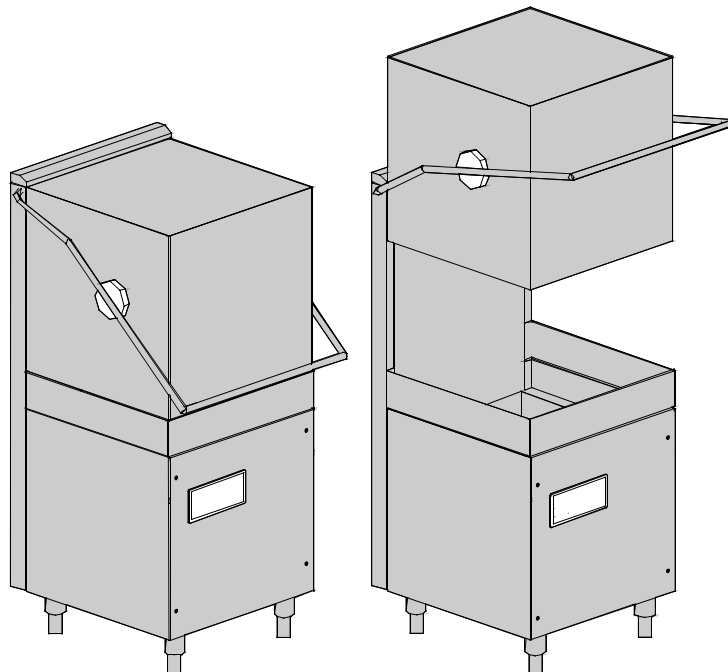

HOOD TYPE MACHINE

INSULATED DOUBLE WALLED CAPOTE
ELECTRONIC SWITCHES VERSION

TYPE: H63E

Accessories
BREAK TANK
BOOSTER PUMP
DVGW
WATER SOFTNER
DETERGENT DISPENSER
DRAIN PUMP

Spare parts manual

1. Spare parts