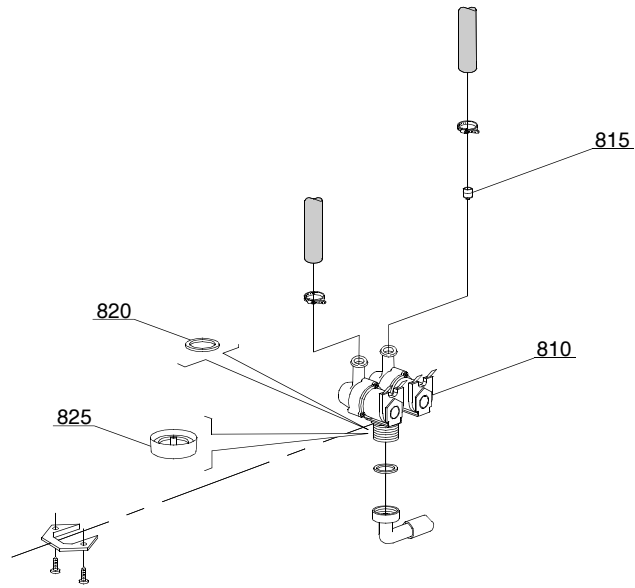

03_008_e

Spare parts

ID	P-code	Model	Type	Accessory	Voltage	Description
MODULE:Control panel						
3100	11600952		H63E			Control panel
3105	50570		H63E	dp		Compleat membrane key-driver

04_025_e

Spare parts

ID	P-code	Model	Type	Accessory	Voltage	Description
MODULE:Control electric components						
29700	11600955		H63E			Electric component panel
29705	15149		H63E			Low noise filter
29710	560301		H63E	lift		Relay
29720	2000430		H63E			Safety thermostat
29725	10300391		H63E			3NA/1NC remote control switch
29725	10300392		H63E			3NA/1NC remote control switch - 240Vac 50Hz
29730	15086		H63E			Remote control switch 230V 50/60Hz 4C
29730	15086/B		H63E			Remote control switch 240V 50Hz
29740	10300050		H63E			25/12A remote control switch
29740	10300052		H63E			36A/20A remote control switch
29740	10300054		H63E			25A/16A remote control switch
29745	10300401		H63E			6/8mm ² yellow/green terminal
29750	10300403		H63E			6mm ² terminal
29775	50562		H63E	ws		Thermostat probe
29780	50557		H63E	ws		60/100/180 Eco-2 electronic timer
29785	50559		H63E	dp,ws		Electronic timer for Exp - Ps card

05_003_e

Spare parts

ID	P-code	Model	Type	Accessory	Voltage	Description
MODULE:Solenoid valve group						
810	15098		H63E	cr,ws		Double solenoid valve - Ø10
820	N.C.		H63E	cr,ws		Pression reducing valve