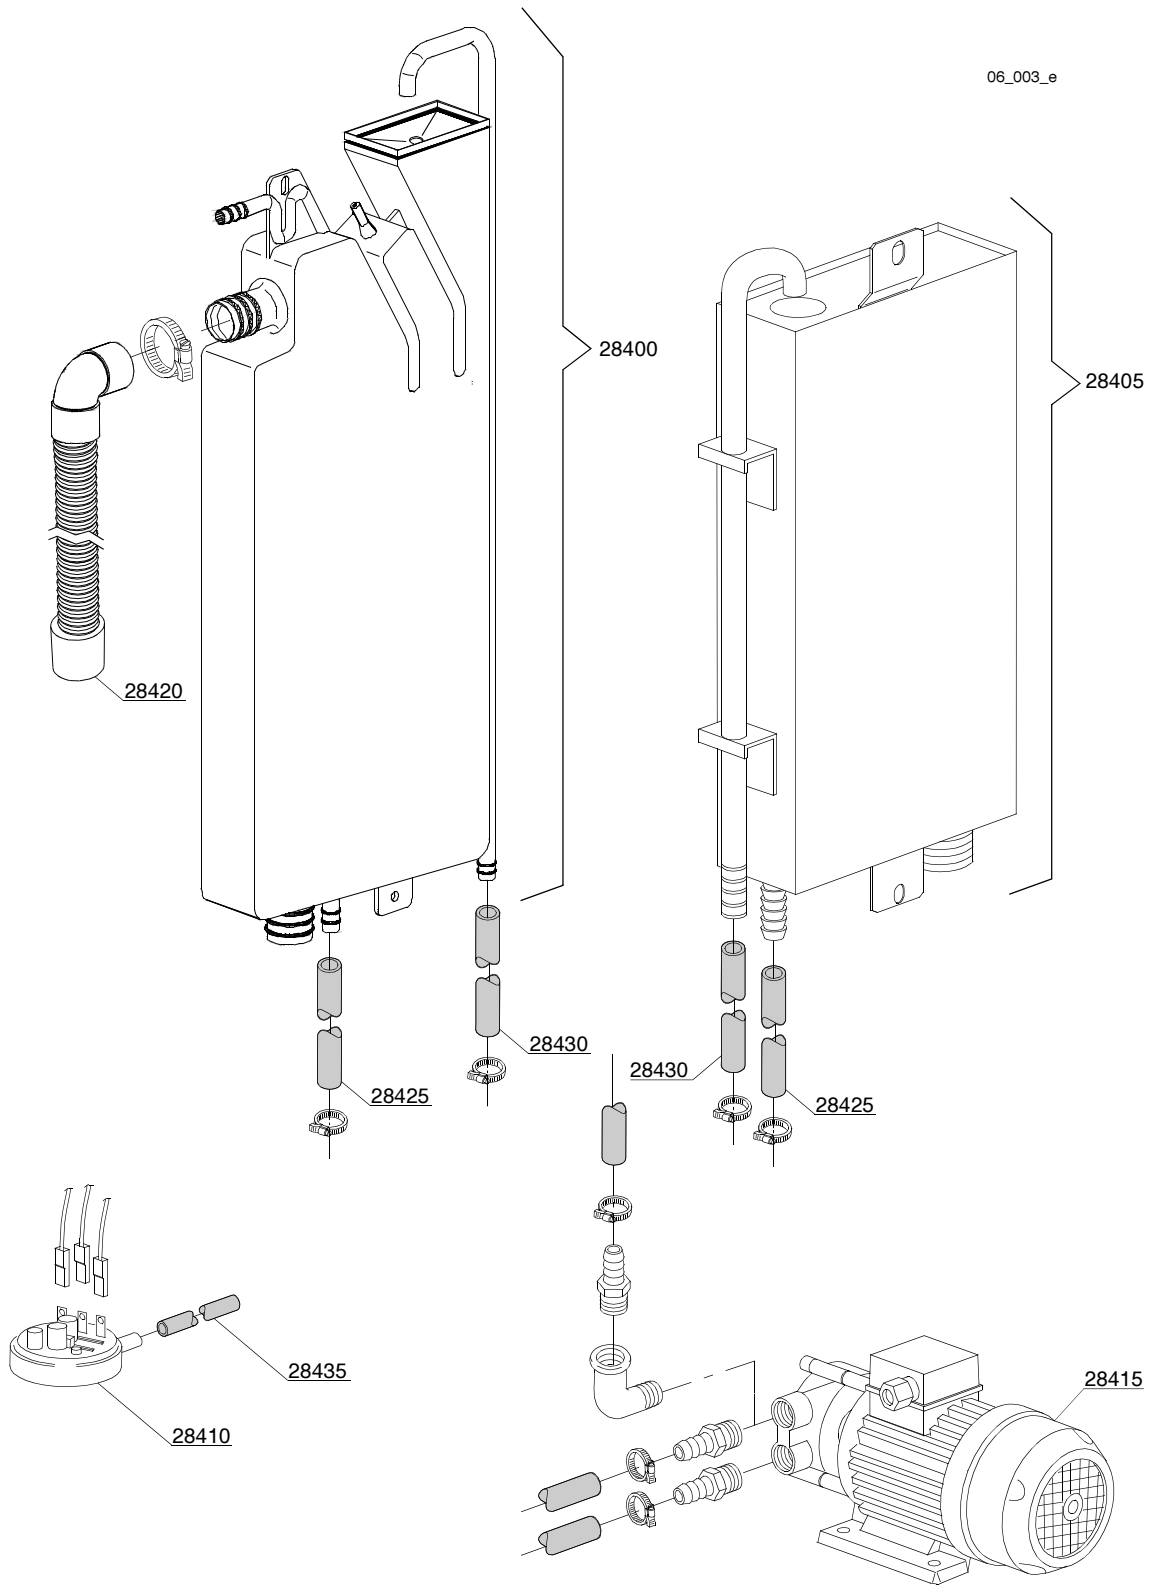

Spare parts

ID	P-code	Model	Type	Accessory	Voltage	Description
MODULE:Solenoid valve group						
800	30001000		H63E			Single solenoid valve
820	N.C.		H63E			Pression reducing valve