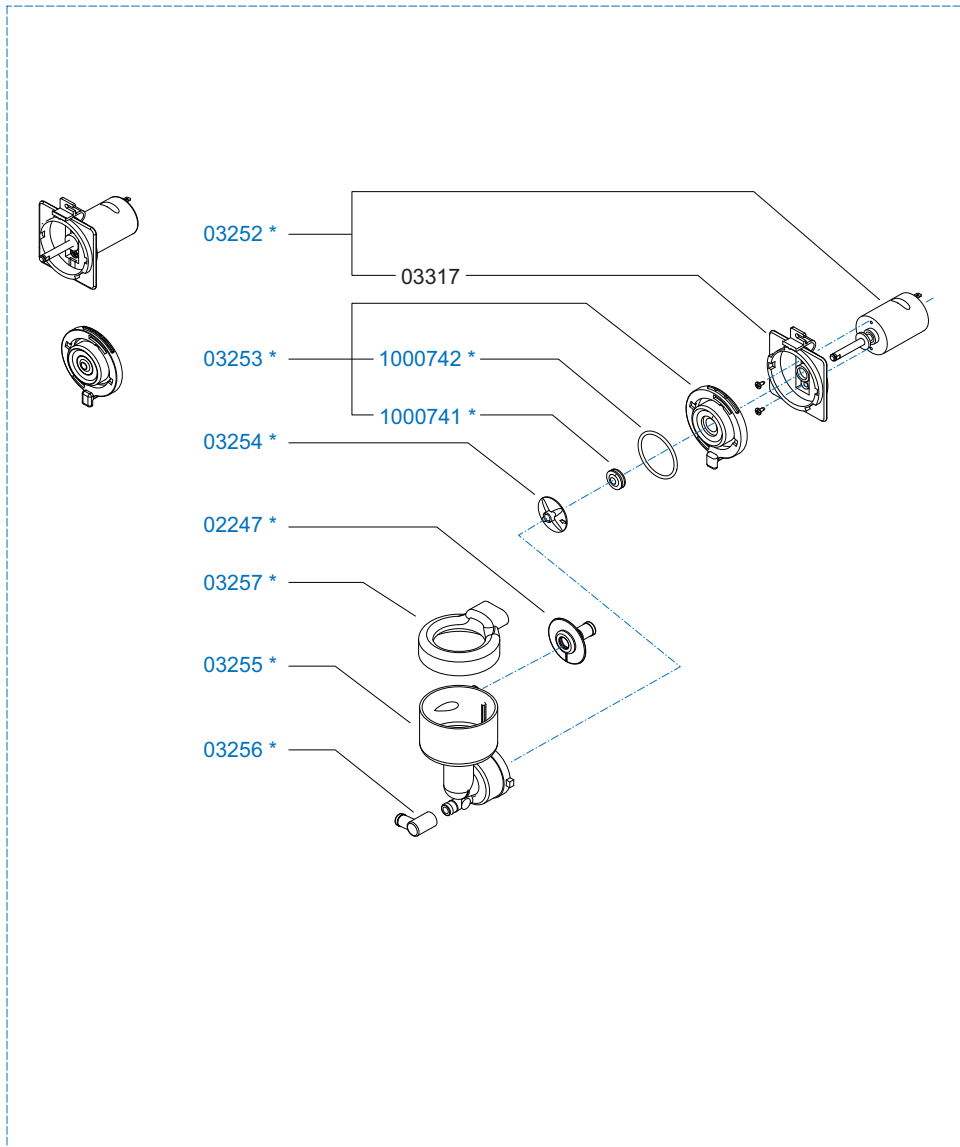

* Recommended Spare Part

Type : OPTIBEAN 3 H&C
Artikelnummer : 1001522

From mach. nr. : 3U 19118
Date : 07 - 2011

Page : 8 -10
Rev. :

Drawer : RLF
Date : 06-07-11

Rated voltage : 1N~220-240V 50-60Hz 2275W

Spare Parts Info

Animo®

www.animo.eu