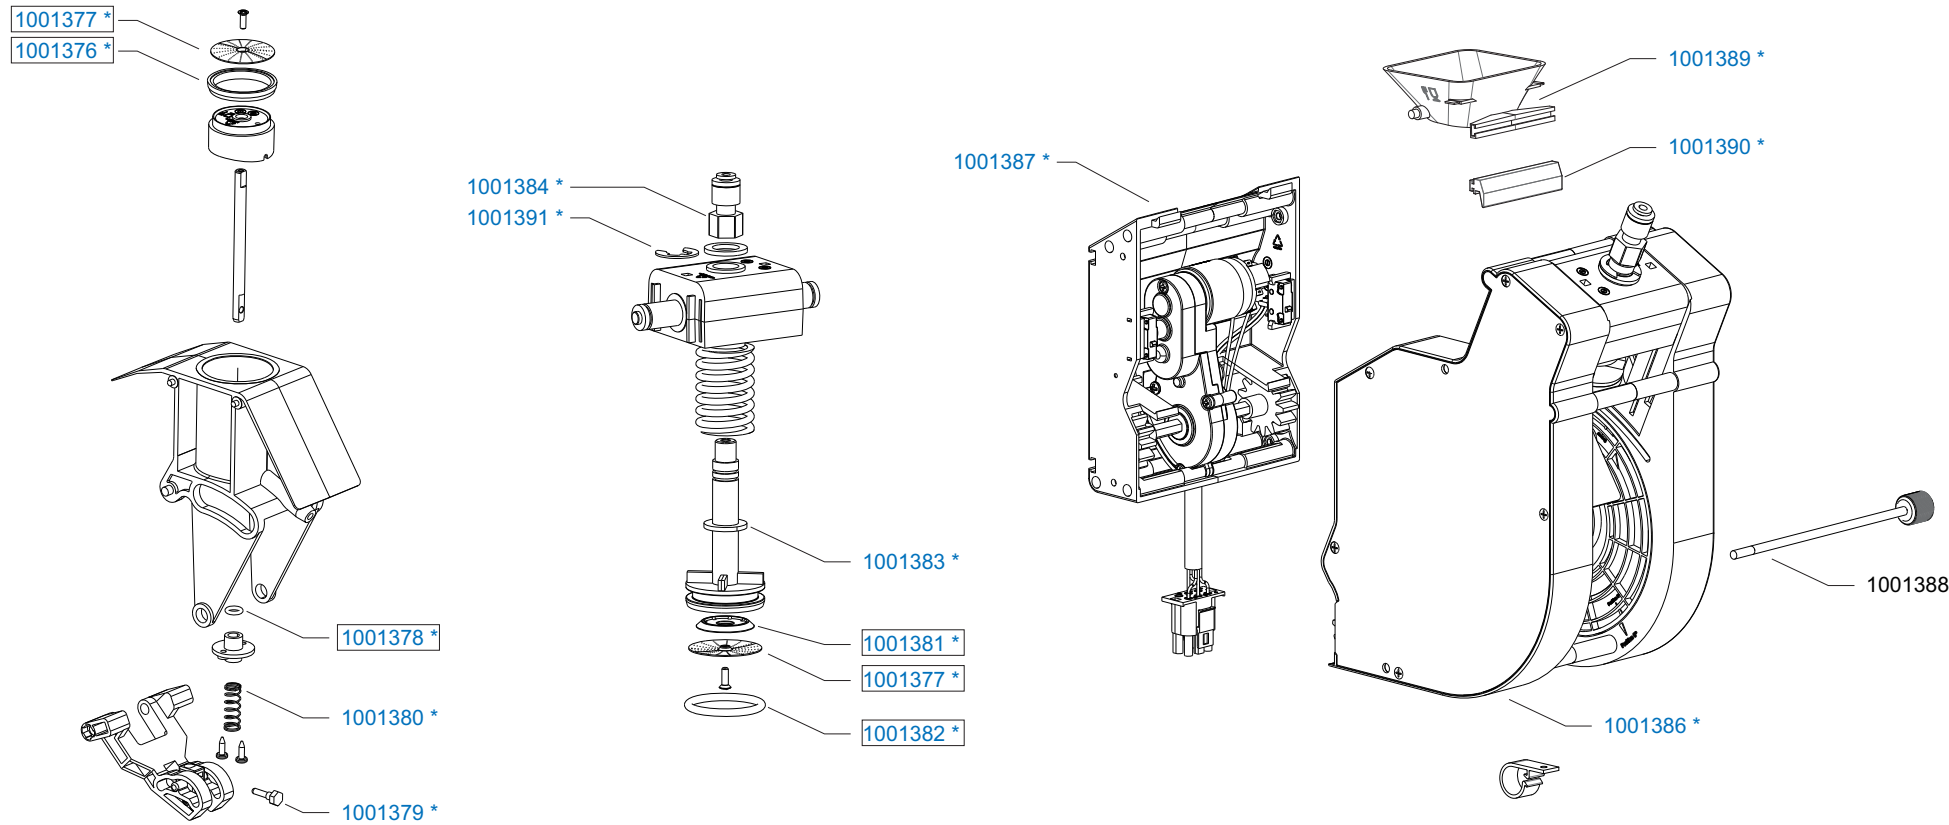

Page : 6 - 10  
 Rev. :

Drawer : RLF  
 Date : 06-07-11

Rated voltage : 1N~220-240V 50-60Hz 2275W

**Spare Parts Info**

**Animo®**

[www.animo.eu](http://www.animo.eu)

  Part of Replacement set 25k - 1001395 \*