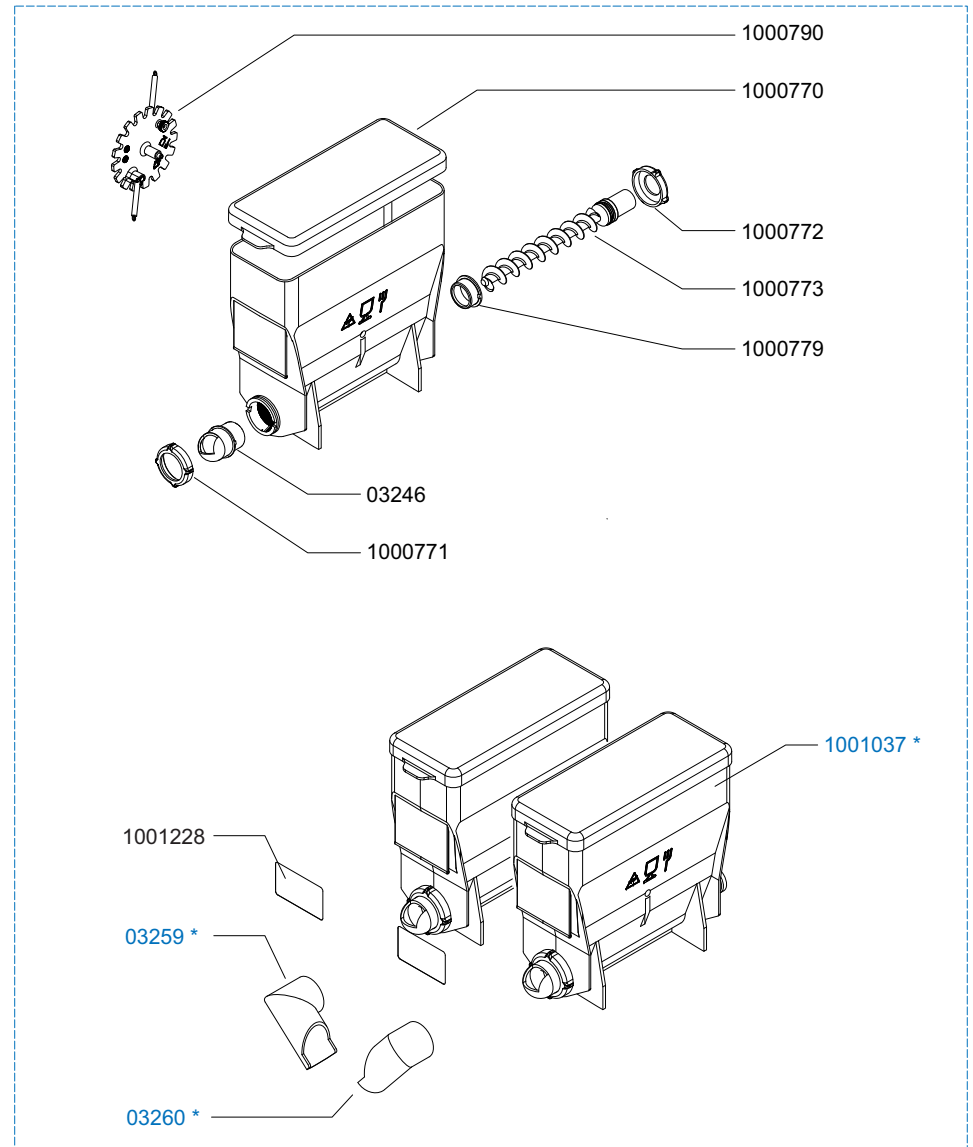

* Recommended Spare Part

Type : OPTIBEAN 3 H&C
Artikelnummer : 1001522

From mach. nr. : 3U 19118
Date : 07 - 2011

Page : 8 -10
Rev. :

Drawer : RLF
Date : 06-07-11

Rated voltage : 1N~220-240V 50-60Hz 2275W

Spare Parts Info

Animo®

www.animo.eu