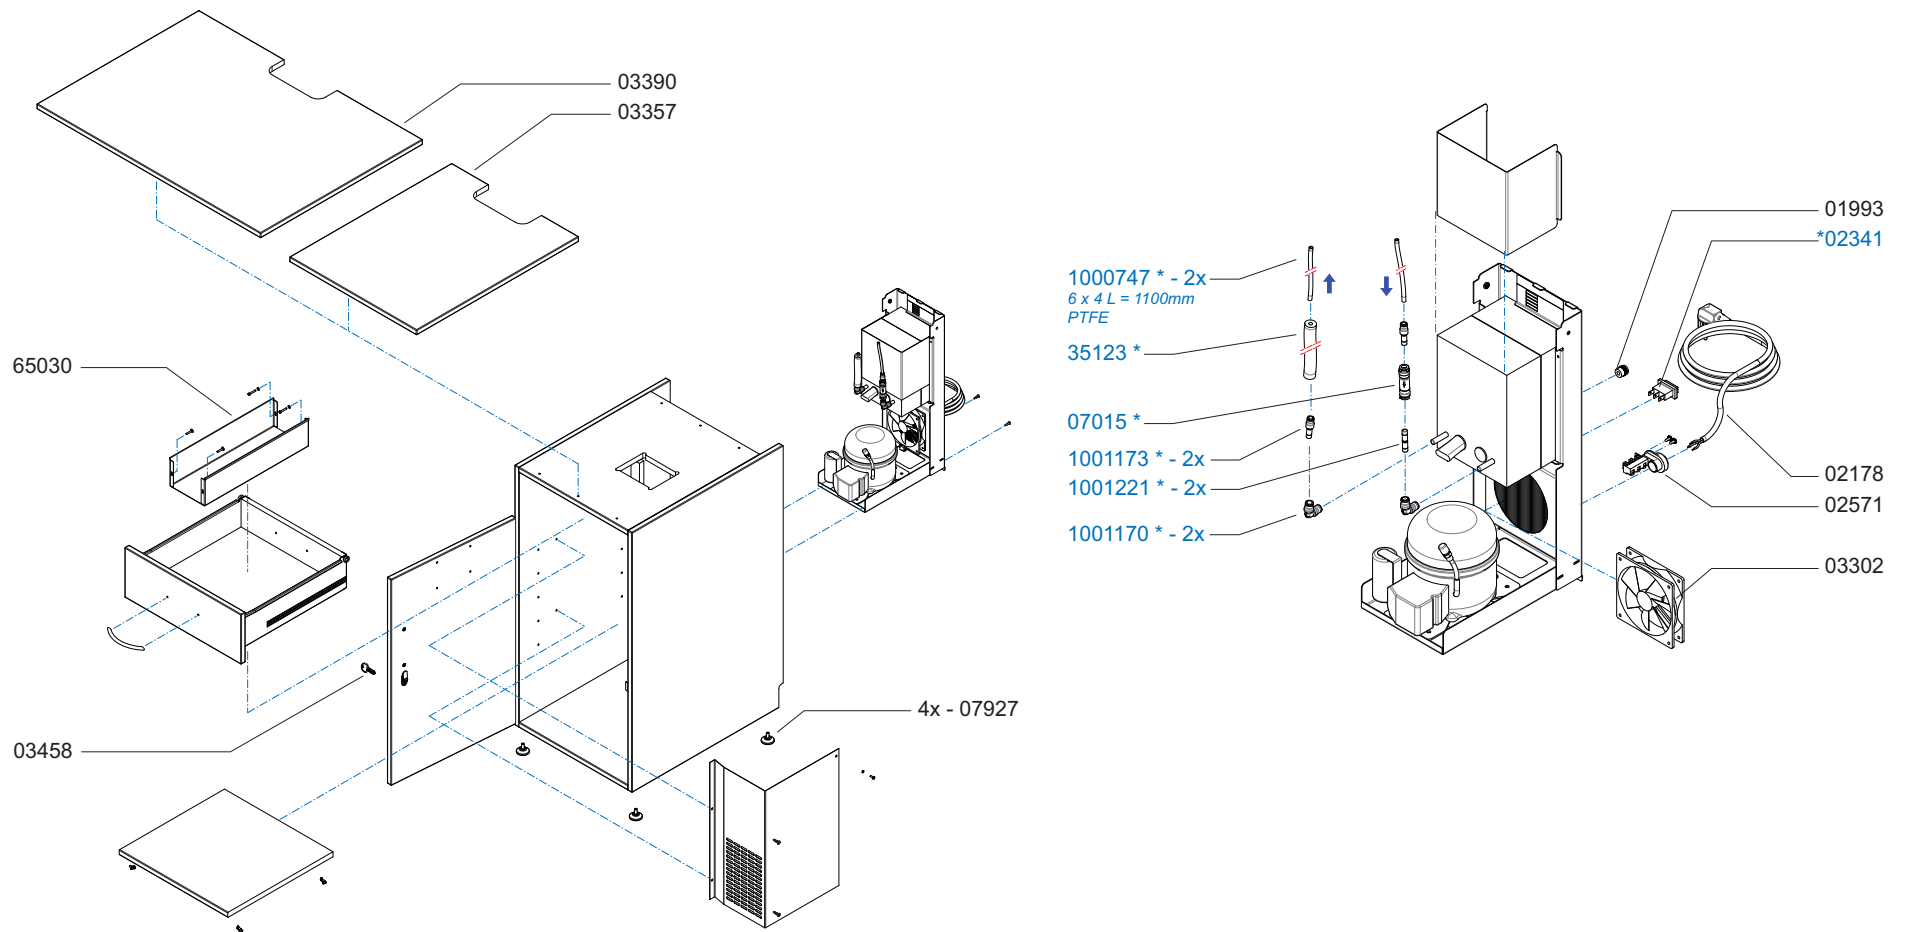

* Recommended Spare Part

Type : Base Cabinet OptiBean H&C CPL
Artikelnummer : 1001569

From mach. nr. : 3U 19118
Date : 07-2011

Page : 1-1
Rev. :

Drawer : RLF
Date : 22-07-2011

Rated voltage : 1N~ 220-240V 50-60Hz 225W

Spare Parts Info

Animo®

www.animo.eu