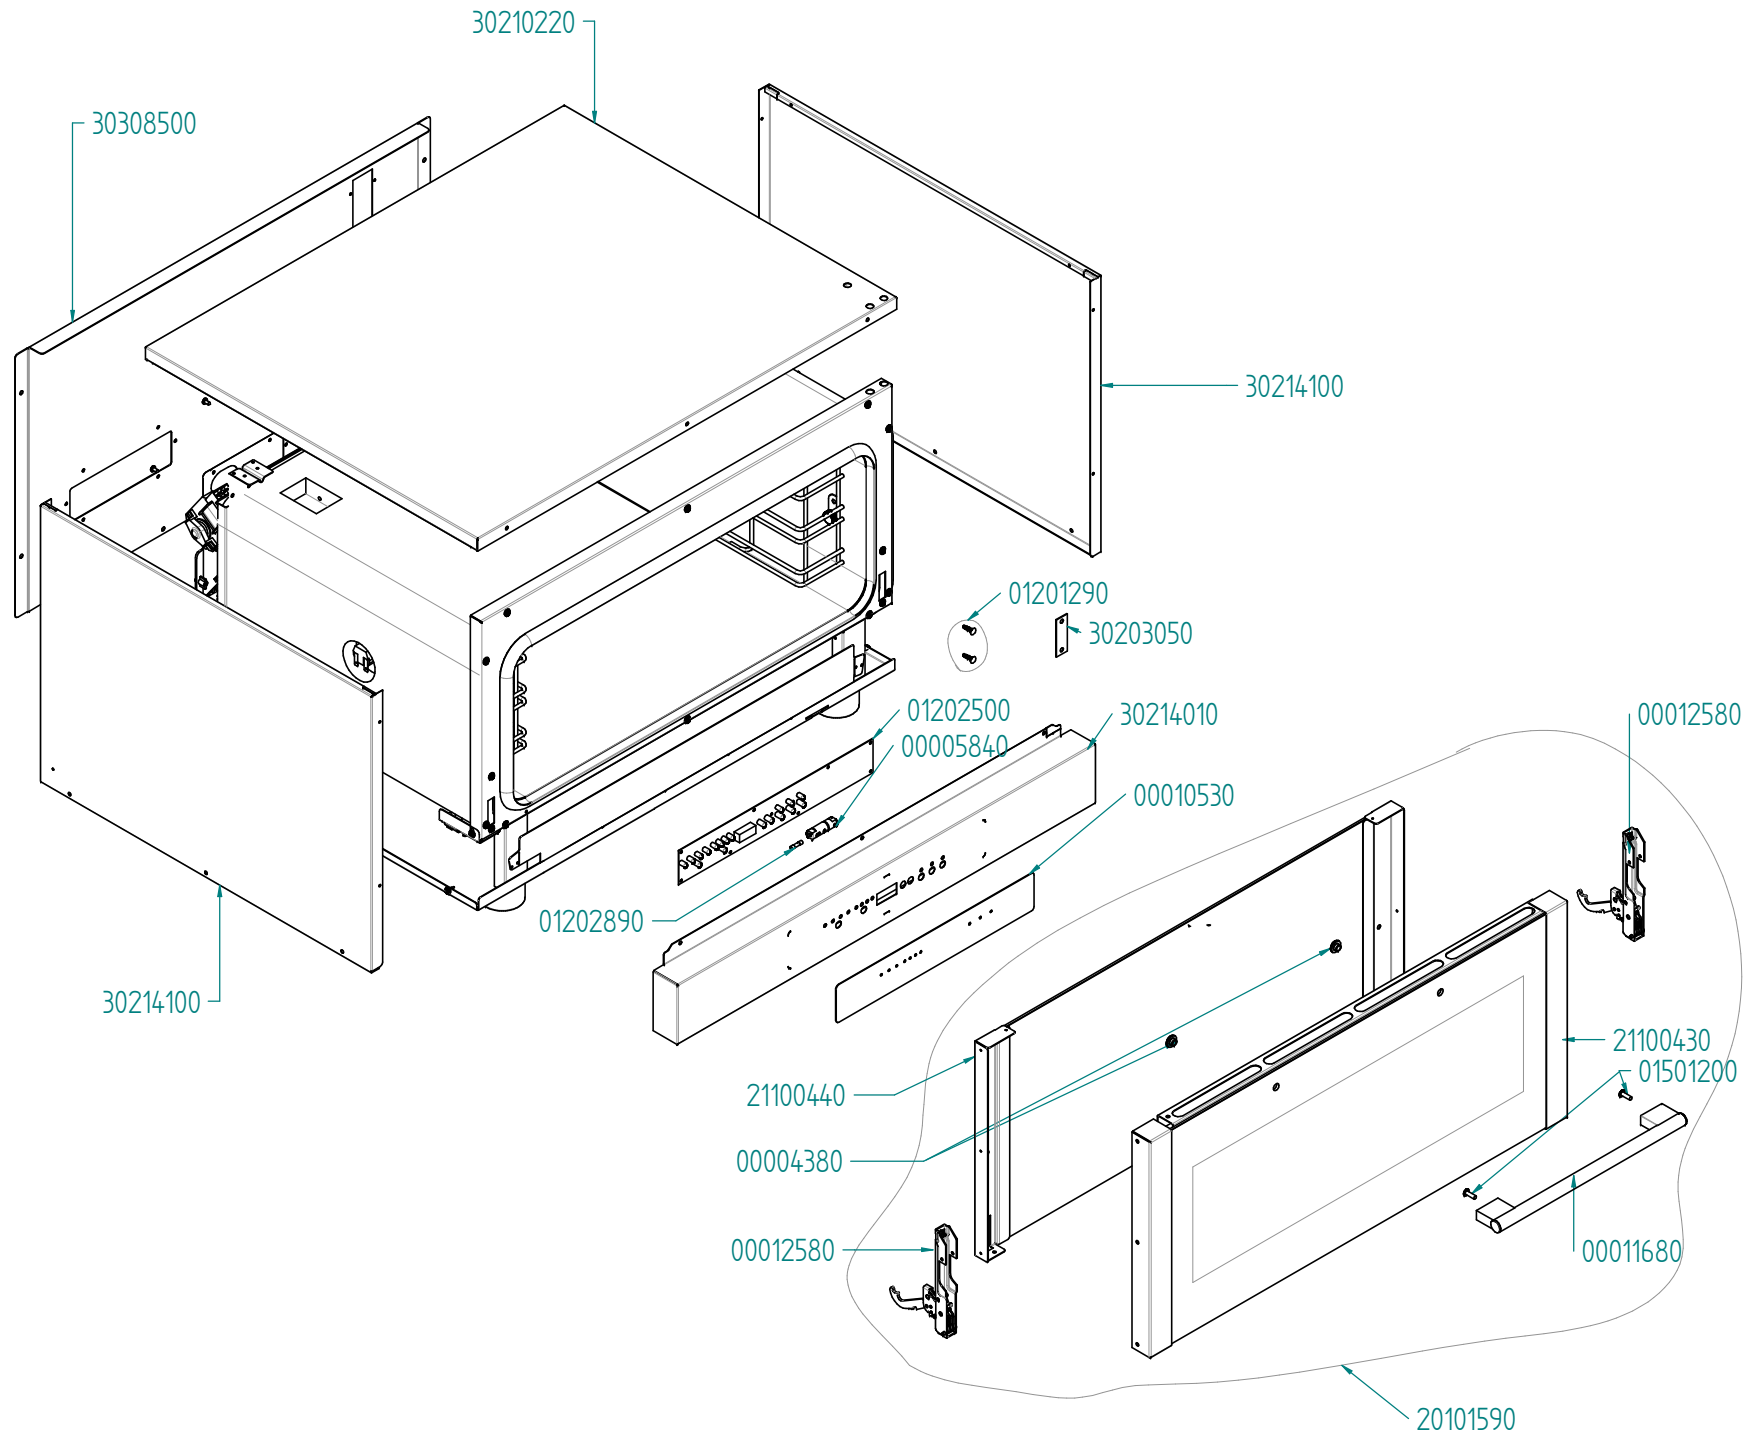

tipo documento:

ESPLOSO - EXPLODED VIEW - VUE ECLATEE - EXPLOSIONSPPLAN -
ESPLOSIONADO - VISTA EXPLODIDA

titolo documento/identificazione:
EKF 364 - 311 D UD

revisione:

Prima emissione - Rev. 0

cod. identificazione

X:\Sgw\PRODOTTI\Fam. 1 - FORNIFORNO
ELETTRICO\LEka\ESPLOSI - Forno Elettrico-40
60 90 - LEka\Exploded view EKF364-311DUD
rev.0

data

28/02/14

pag.

1/2

Preparazione: M.F. (DB)

Verifica: S.A. (DB3)

Approvazione: M.G. (RUT)