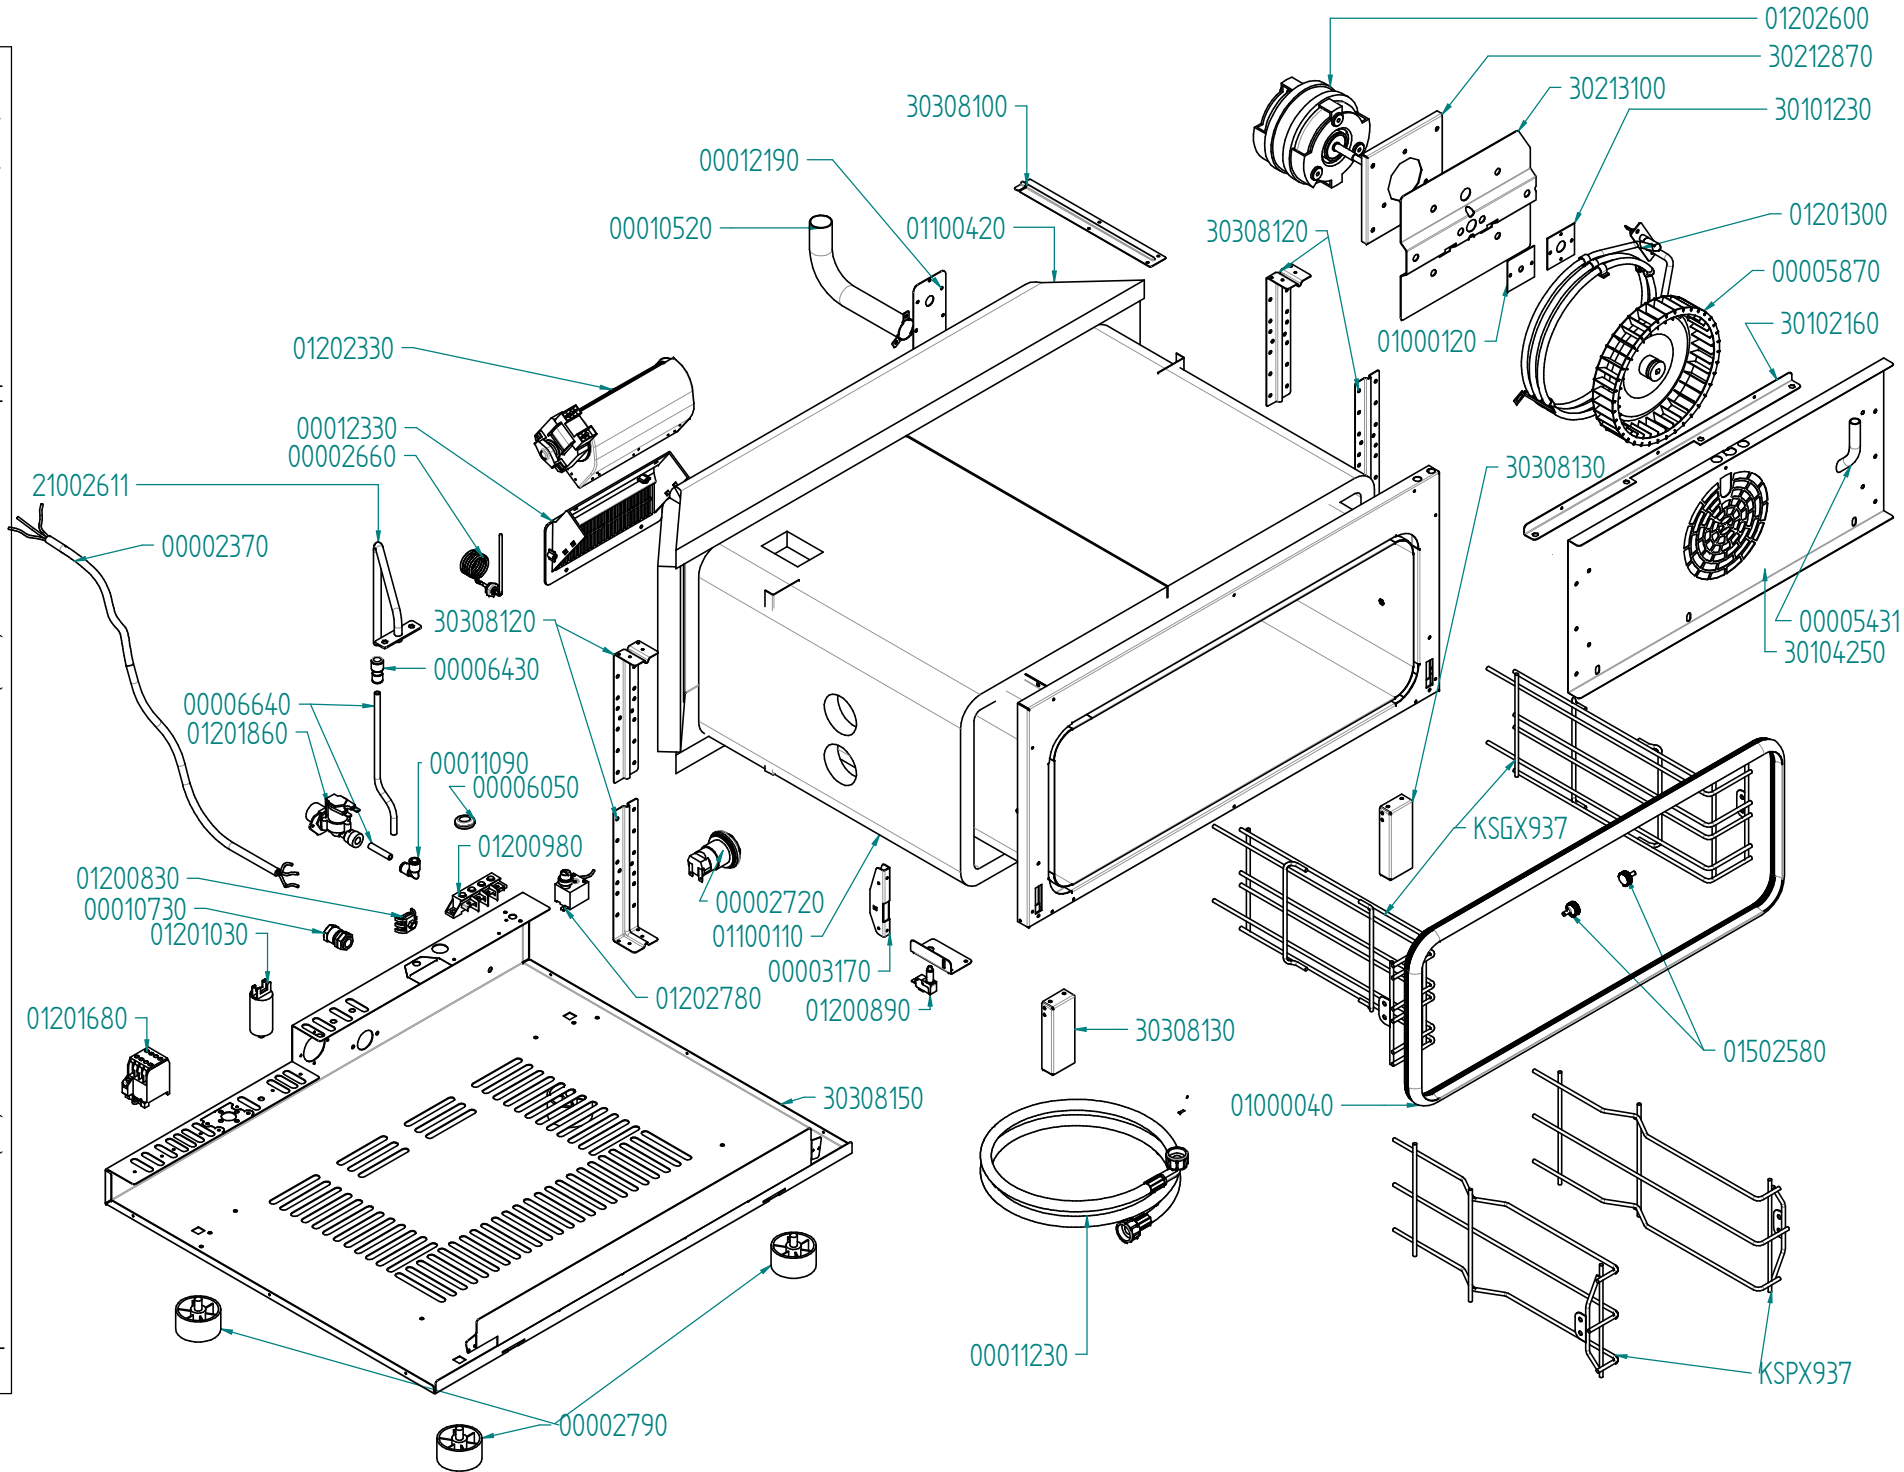

Approvazione: M.G. (RUT)

cod. identificazione

X:\Sgn\PRODOTTI\Fam.1 - FORNIFORNO
ELETTRICO\LEK\ESPLOSI - Forno Elettrico-40
60 90 - LEK\Exploded view EKF364-311DUD
rev.0

data

28/02/14

pag.

2/2

Spare part list

Article : EKF364DUD CONVECTION OVEN, 3 TRAYS 60X40, DIGITAL CONTROL, DIRECT STEAM

Tecnoeka srl reserves the right to change prices for commercial needs without notice

Code	Previous code	Description	UM	Used quantity
00013310		LAMP HOLDER COMPLETE WITH ALOGEN LAMP 6.3MM FEMALE FASTON AND FASTON COVER	NR	1,00
01000790	09989718000	BLACK DOOR GASKET FOR THE OVENS 3 TRAYS	NR	1,00
01200890	09950437000	MICROSWITCH RPL	NR	1,00
01201030	09951017000	CONDENSER 6,3µF	NR	1,00
01201300	09953087000	CIRCULAR HEATING ELEMENT 230V 3500W	NR	1,00
01201680	.	TELECONTACTOR 20A 230V-50//60Hz	NR	2,00
01201860	11951377000	ELECTROVALVE FOR KF 630, KF 10 01G, KF 912, KF 965 E KF 981	NR	1,00
01202500	11951777000	ELECTRONIC CARD FOR DIGITAL OVENS WITH PREDISPOSITION TO CORE PROBE	NR	1,00
01202600		BIDIRECTIONAL MOTOR SINGLE PHASE 230V 50HZ 2 POLES P=120W	NR	1,00
20101590		COMPLETE GLASS DOOR	NR	1,00
21002611		WELDING SET OUTSET PIPE + PLATE	NR	1,00