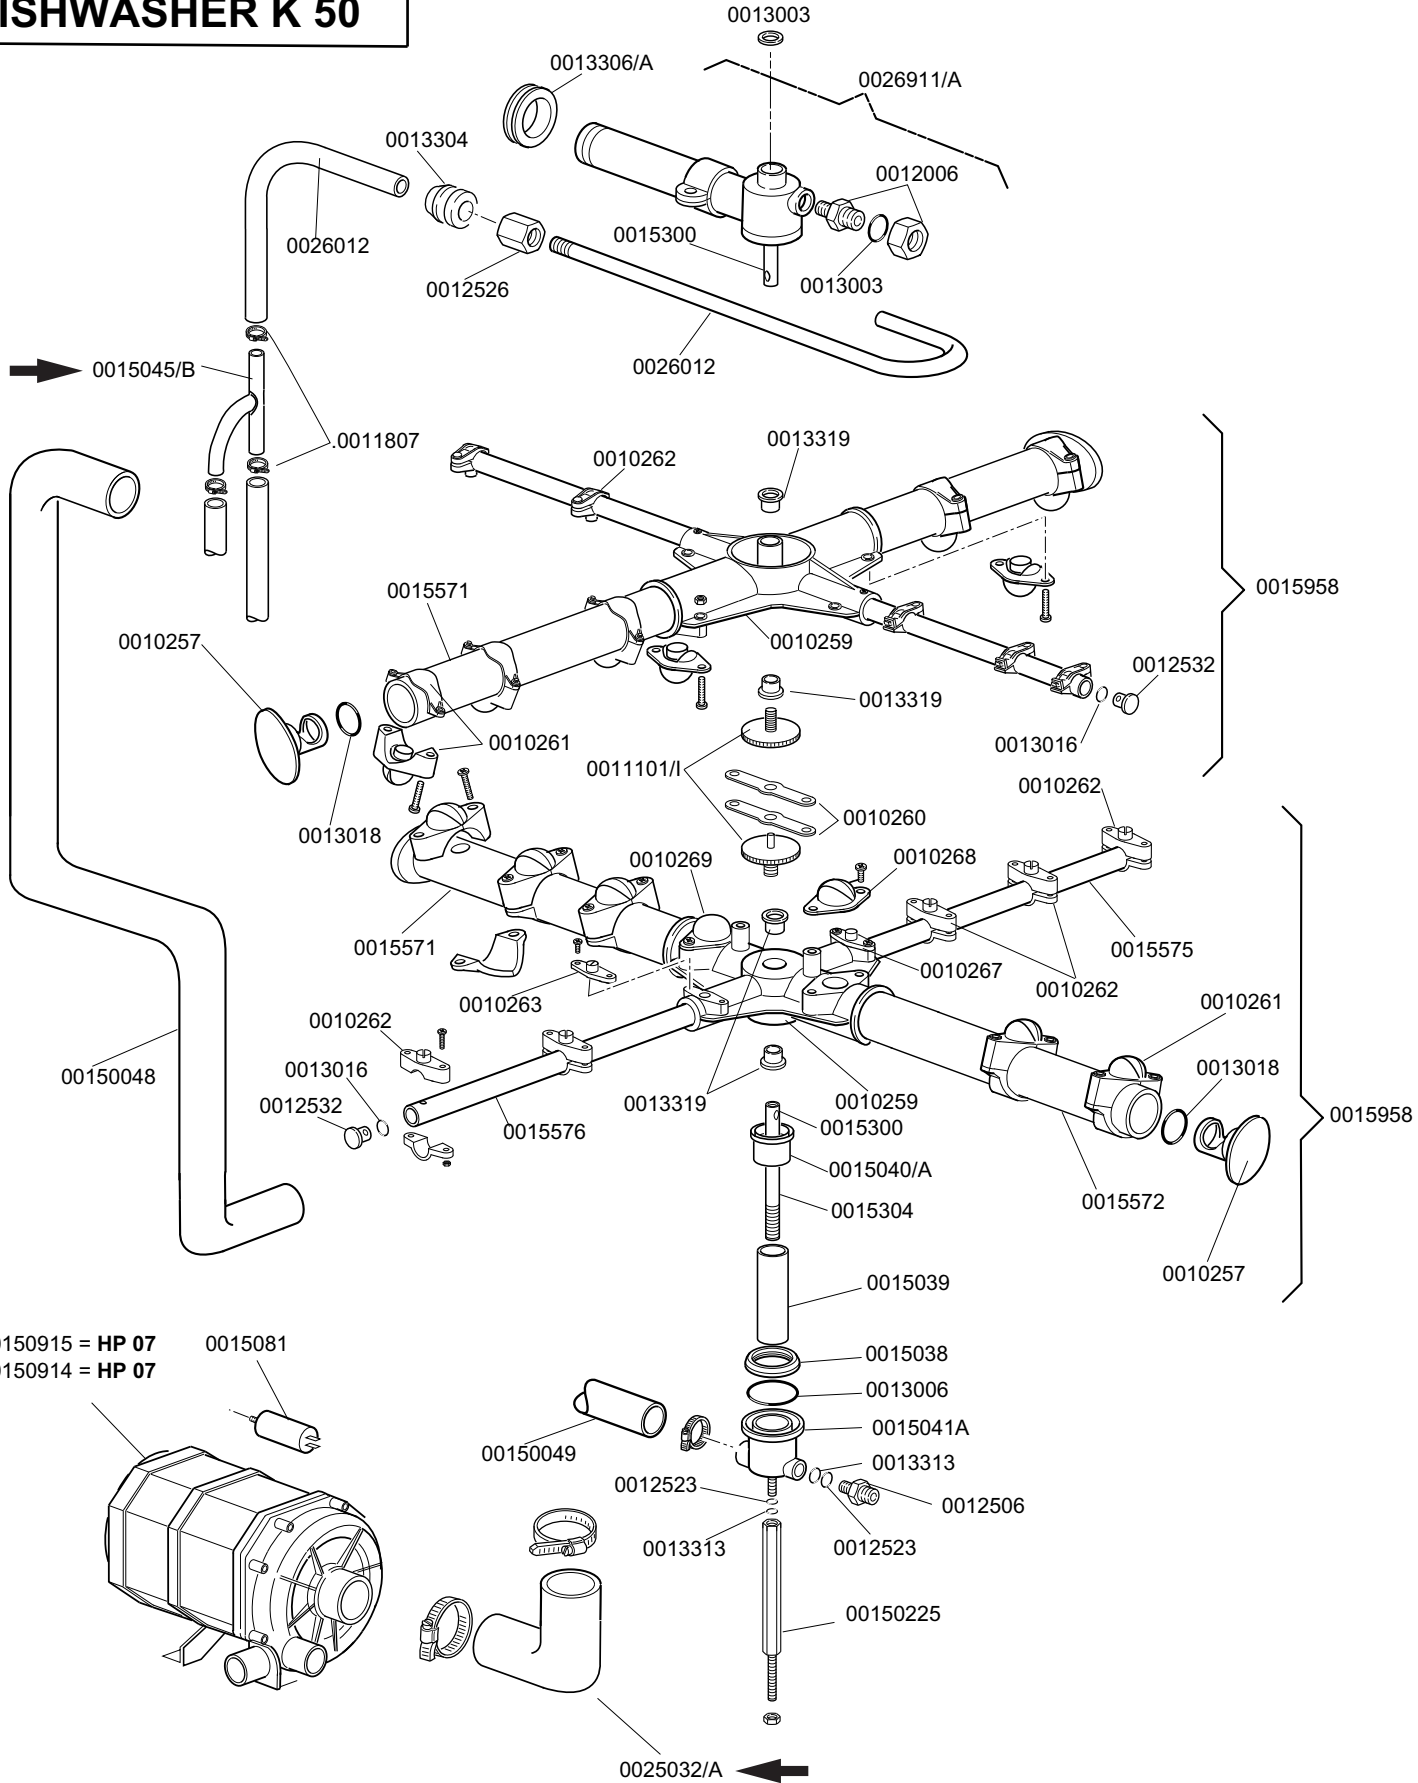

KROMO

**TABLE
KI4430**

**REV
04**

DISHWASHER K 50