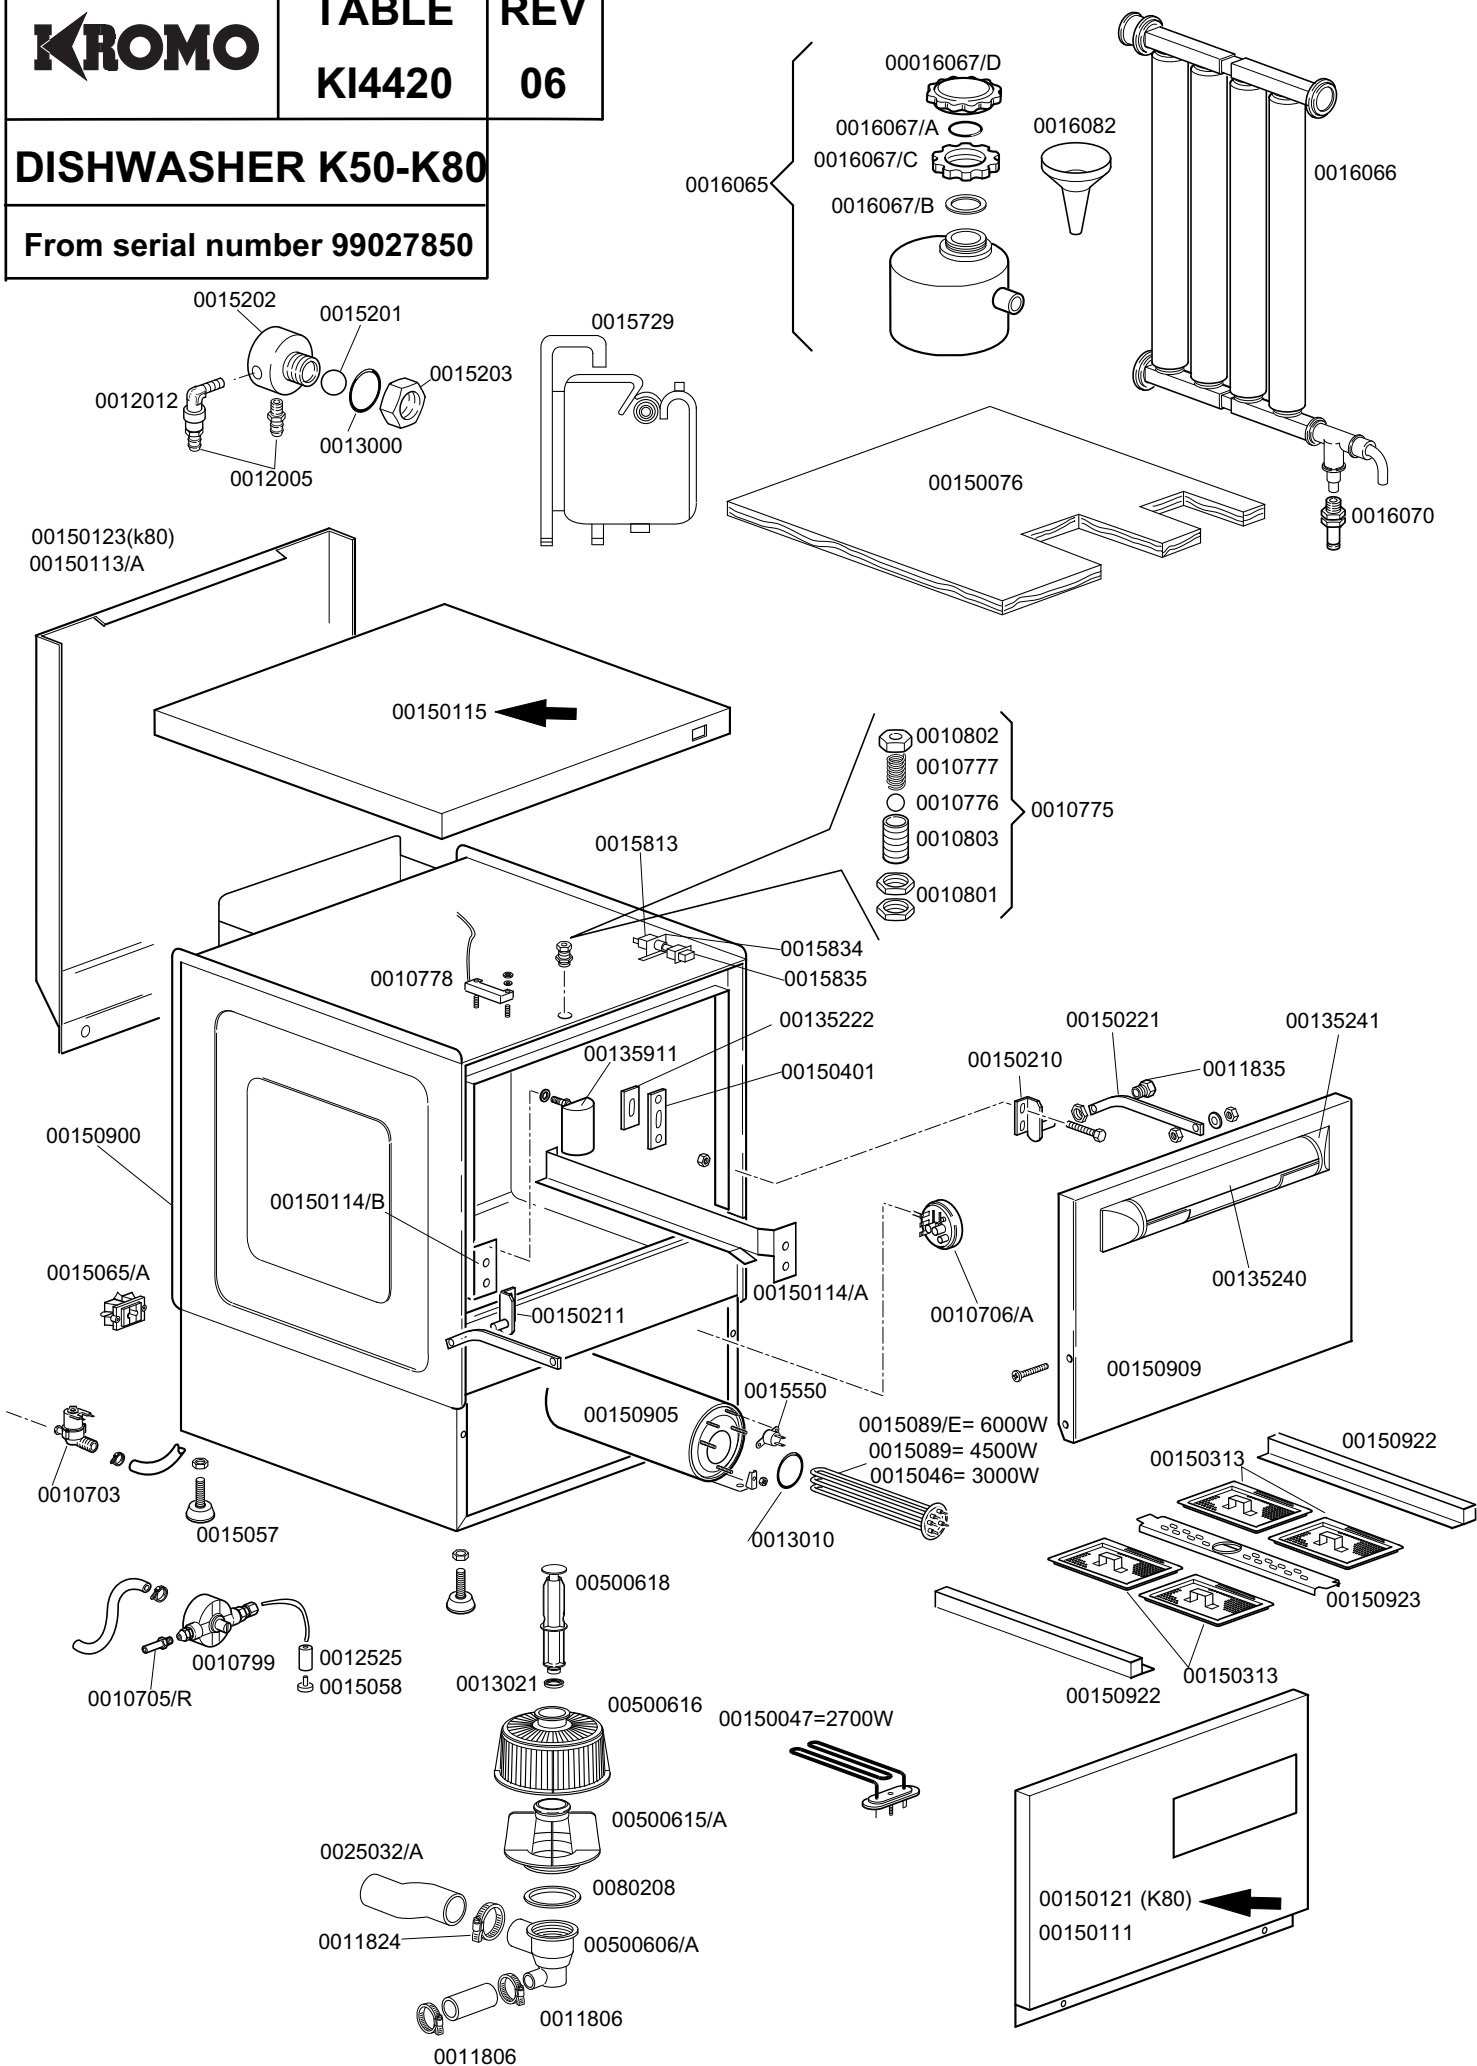

KROMO

TABLE
KI4420

REV
06

DISHWASHER K50-K80

From serial number 99027850