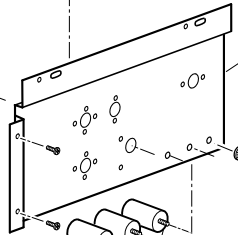

00150309/A

0015086= 230V 50/60Hz
0015086/B= 240V 50Hz

0015149

00150111-K50
00150121-K80

00135606/A(Gray)
00135603/A
00135616