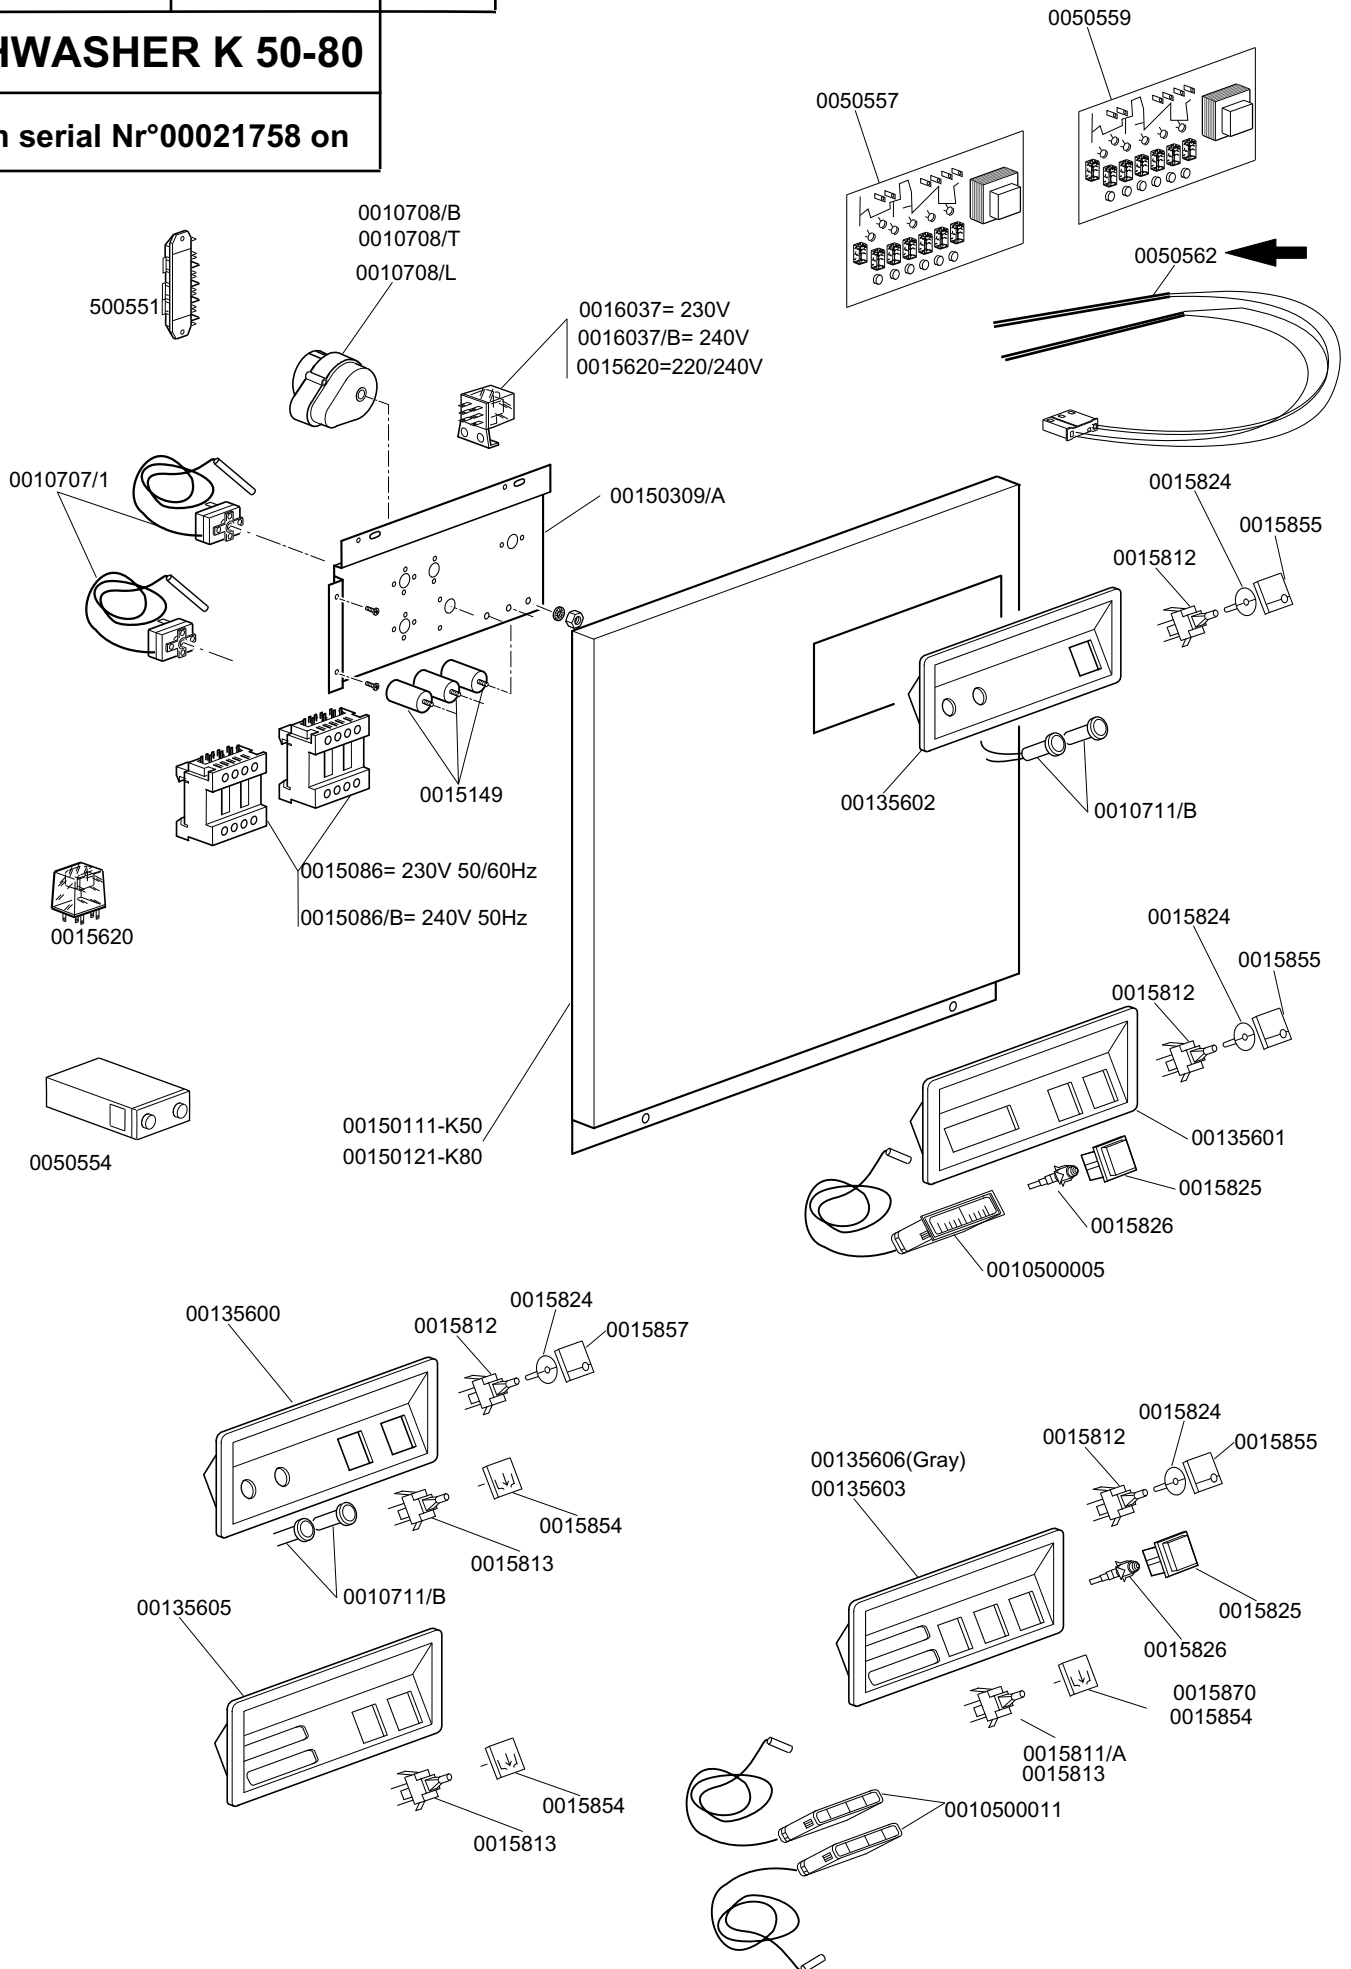

KROMO	TABLE	REV
	KI4460	06
DISHWASHER K 50-80		
From serial Nr°00021758 on