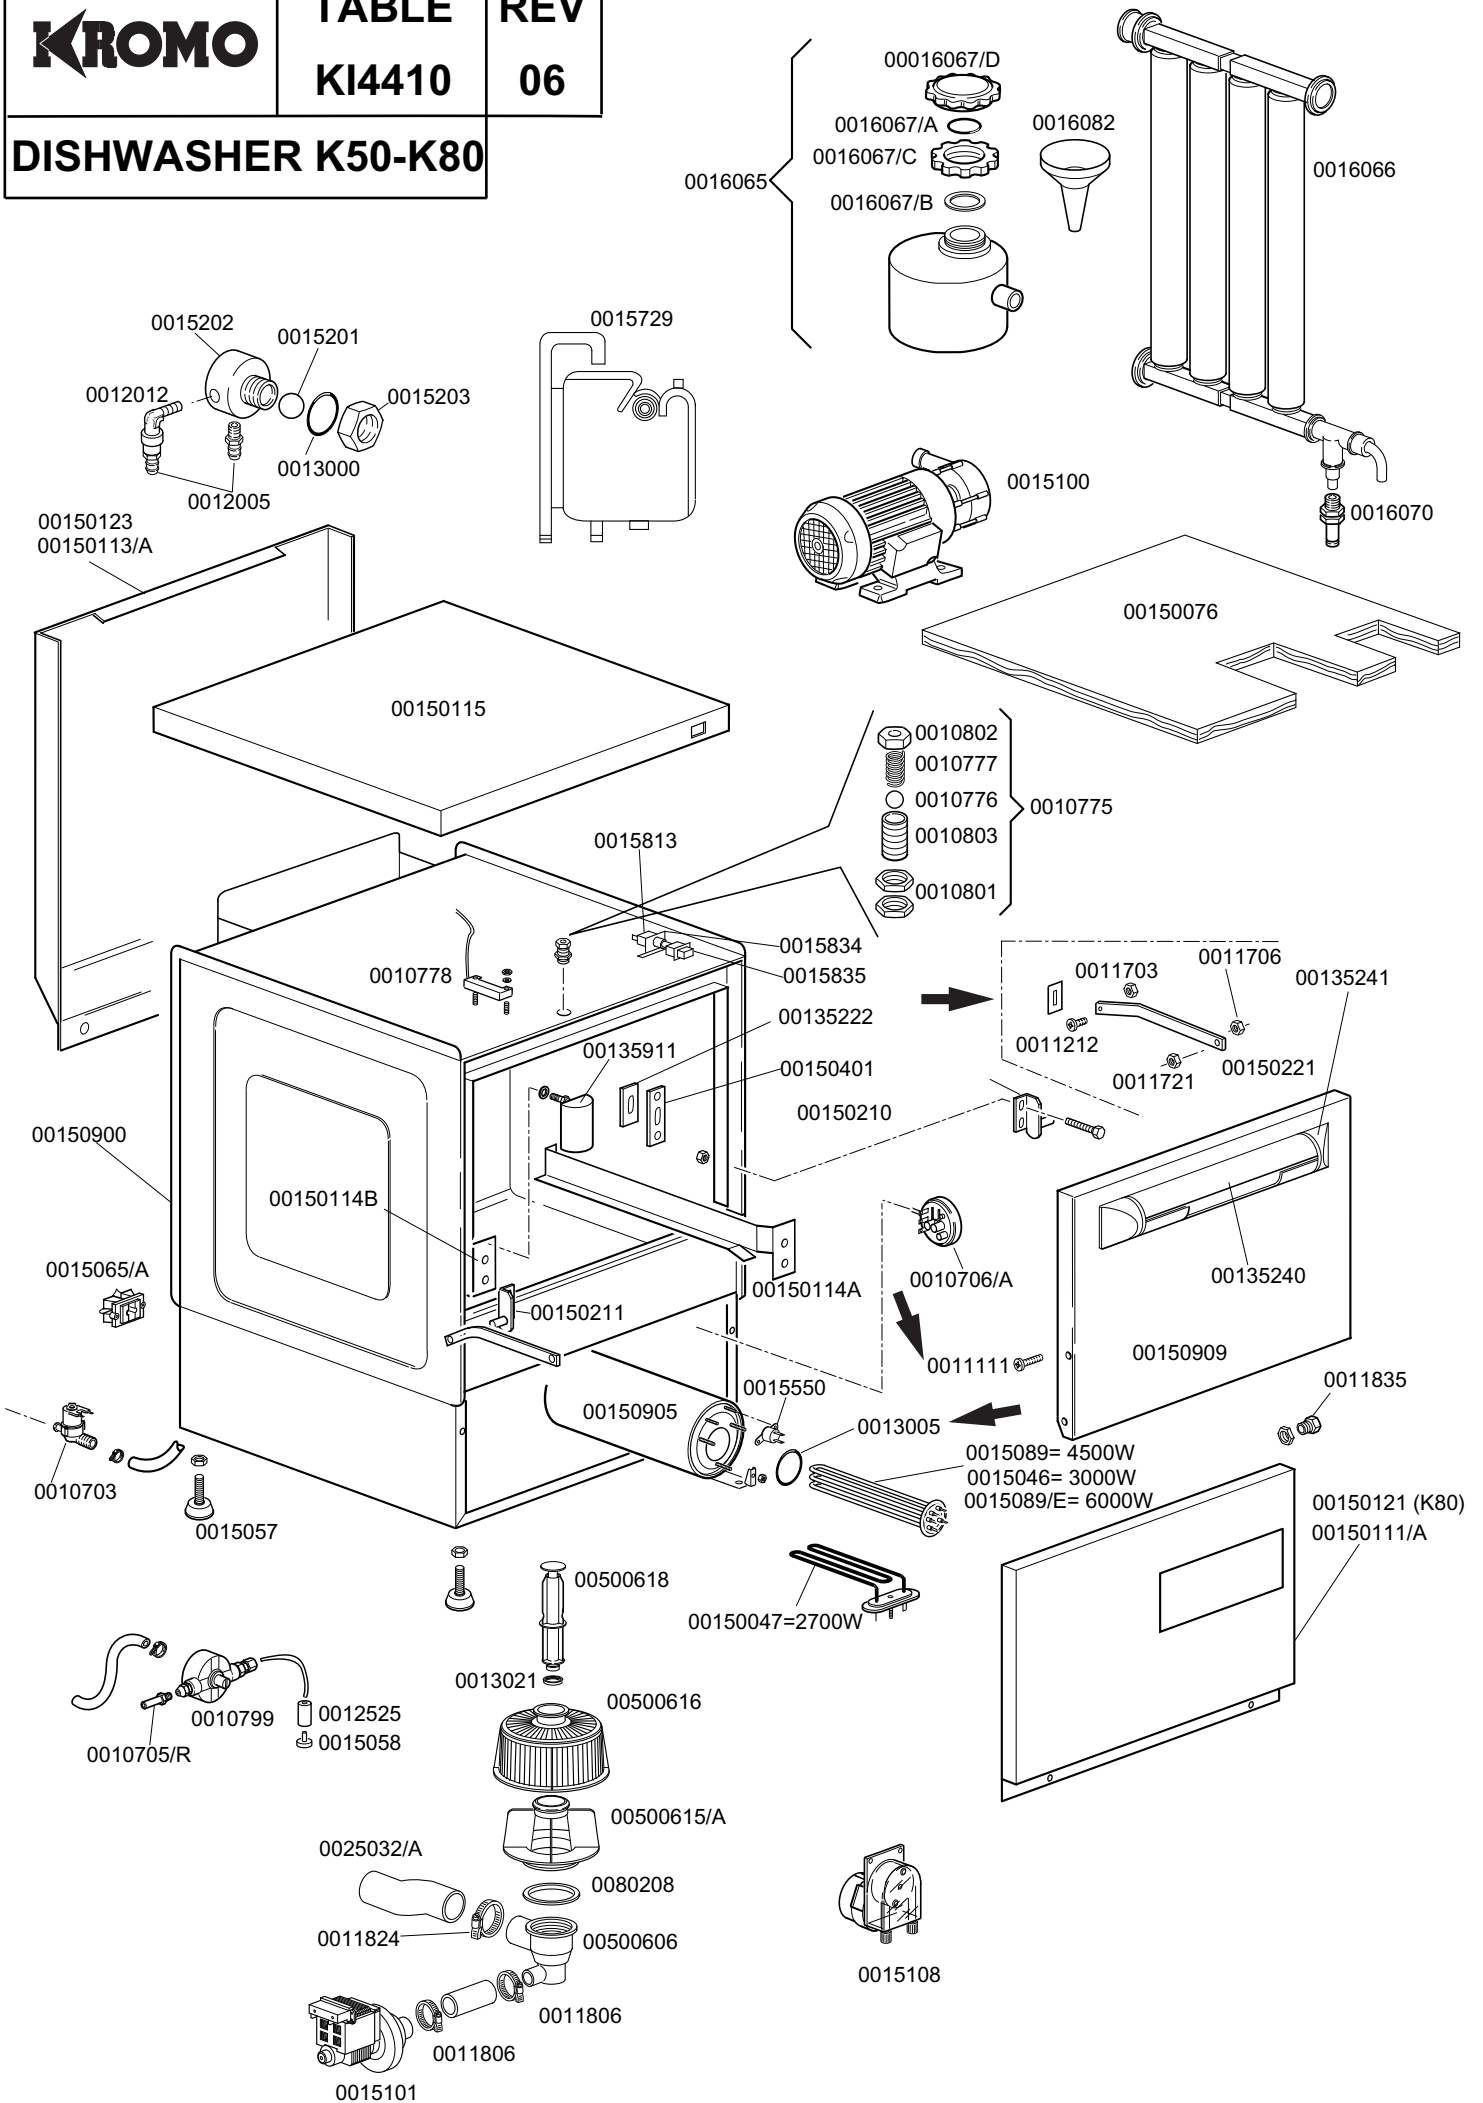

KROMO

TABLE
KI4410

REV
06

DISHWASHER K50-K80

DISHWASHER K50 - K80

**TABLE
KI4410**

CODE	DESCRIPTION	CODE	DESCRIPTION
0010703	220v entry solenoid valve	0015550	Conveyor safety thermostat
0010705/R	8d. pipe fitting	0015729	2,5 lt. break tank
0010706/A	EL pressure switch	0015813	16A unipolar switch elec.component
0010775	Brass door hook	0015834	Start switch
0010776	D. 9.52 stainless steel ball	0015835	Square start push button
0010777	Spring for door hook	0016065	Salt container
0010778	Reed magnetic microswitch	0016066	1 liter 4 element decalcifier
0010799	Shinig product dosing device 1000	0016067/A	OR for salt container plug
0010801	Door jack nut	0016067/B	Salt container gasket
0010802	Door jack locknut	0016067/C	Salt container ferrule
0010803	Door jack body	0016067/D	Salt container plug
→ 0011111	Stainless steel M6x16	0016070	Complete no-return valve
→ 0011212	Self locking screw 2,9x19 inox	0016082	Funnel
→ 0011703	M4 inox nut screw	0025032/A	Coupling for suction K50
→ 0011706	M6 inox nut screw	00500606	Right floor drain grey
→ 0011721	Self locking inox nut M6	00500615/A	Ferrule with filter - grey
0011806	25/40 stainless steel clamps	00500616	Filter for suction
0011824	50/70 clamps	00500618	Overflow device
0011835	Brass bush	0080208	Ramp seal 95x75x3
0012005	1/4 rubber-holder for 10 d. pipe		
0012012	Elbow pipe fittin 1/4 brass		
0012525	Counter-weight for small filter		
→ 0013005	OR 151 EPDM for heating element		
0013021	DEM 40 gasket		
00135222	Beating door		
00135240	Handle door in plastic		
00135241	Ending of handle K		
00135911	Complete air trap		
00150047	Tube al. resistance 2.7 KW 230v		
00150076	Polystirene coat K 50		
00150111	Lower door K 50		
00150113/A	Dorsal panel K 50		
00150114A	Right guide for basket		
00150114B	Left guide for basket		
00150115	Lid for K 50		
00150121	Lower door K 80		
00150123	Dorsal panel K 80		
00150210	Right hinge door		
00150211	Left hinge door		
00150221	Door rod 50		
00150401	Guide for bent rod		
0015046	3 Kw boiler heating element		
0015057	50 d. M10x35 small black foot		
0015058	Small shining product suction filter		
0015065/A	Cable fastener with screw		
0015089	4,5 Kw boiler heating element		
0015089/E	6 Kw boiler heating element		
00150900	Complete body K 50		
00150905	Boiler mod. 50		
00150909	Complete door K 50		
0015100	Booster pump		
0015101	220-240v drain pump		
0015108	Elettrical dosing device		
0015201	17d. teflon DVGW safety sphere valve		
0015202	40x33 d. DVGW brass pipe fitting		
0015203	30 DVGW brass nut for pipe fitting		