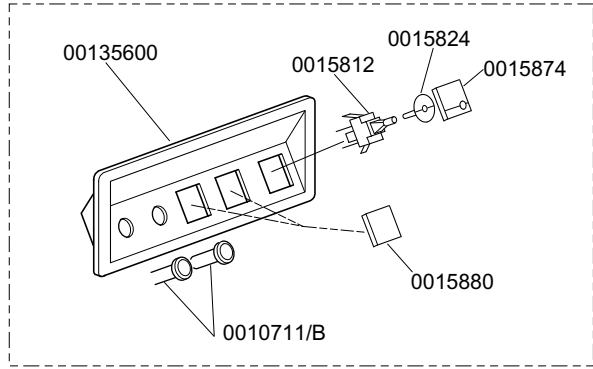

STANDARD CONTROL PANEL K-45/50/80

0015812 0015824 0015874

0015880

0015854 0015858

0015813

0015813

00135600

0010711/B