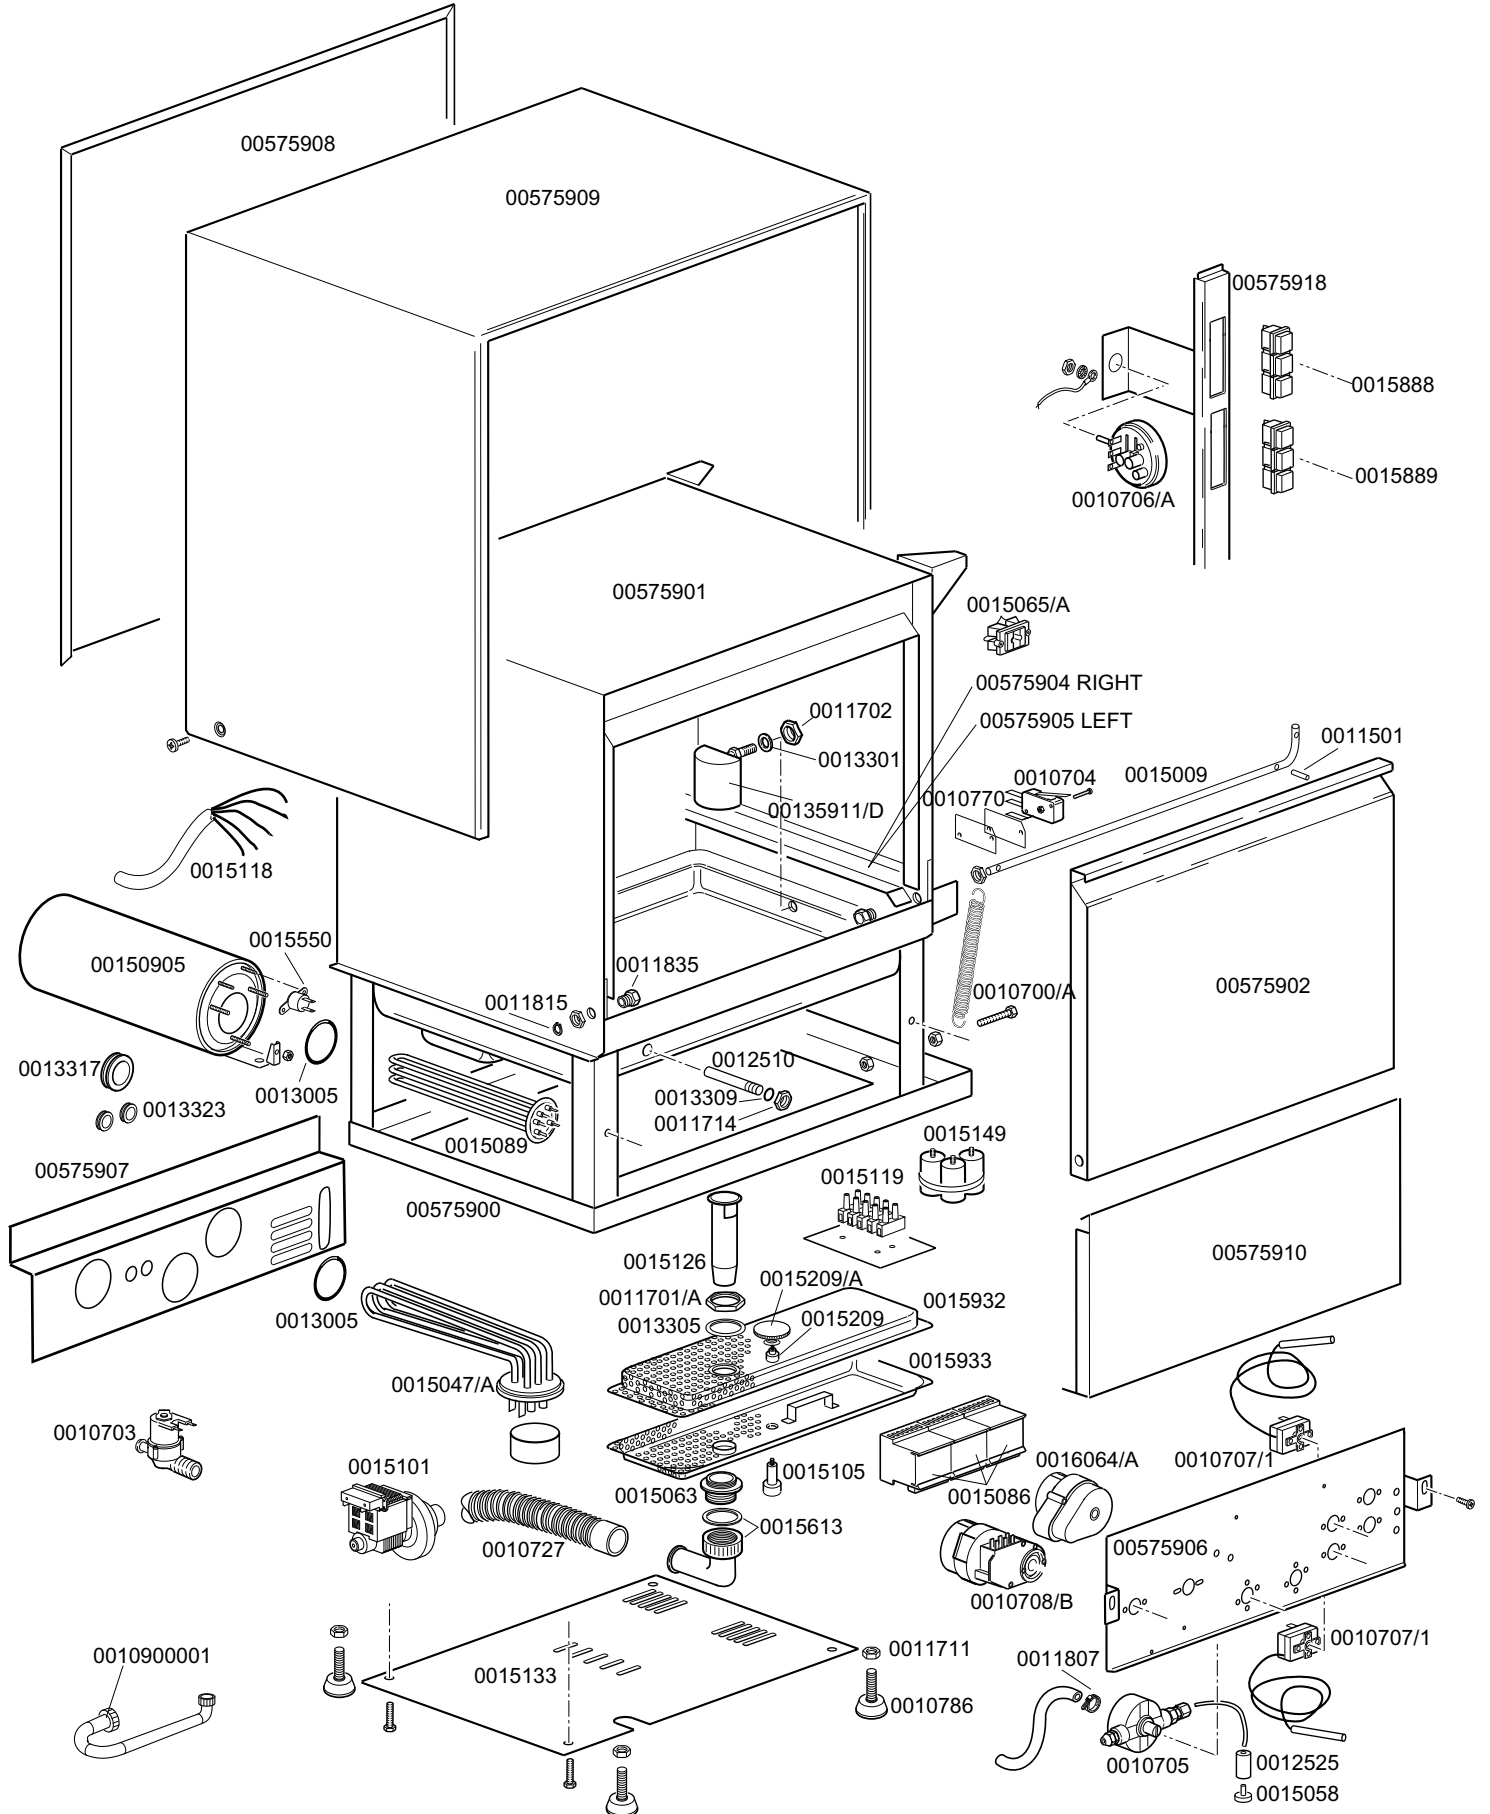

**KROMO**

**TABLE  
Ki3810**

**REV  
01**

**K-70**

**DISH-WASHER K-70**

**TABLE  
Ki3810**

<b>CODE</b>	<b>DESCRIPTION</b>	<b>CODE</b>	<b>DESCRIPTION</b>
0010703	220V entry solenoid valve	00575901	Complete tank
0010700/A	2,5 d. wire traction-spring	00575902	Complete door
0010704	16A door safety microswitch	00575904	Right guide for basket
0010705	Shining product dosing device	00575905	Left guide for basket
0010706/A	55-30 pressure switch	00575906	Electrical component panel
0010706/A	"EL" pressure switch	00575907	Back protection
0010707/1	0-90°C TR2 thermostat	00575908	Rear panel
0010707/1	Thermostat	00575909	Externall sheel coating
0010708/B	Rapid timer 150" 220V	00575910	Lower door panel
0010727	Drain pipe	00575918	hole control panel
0010770	Insulator for microswitch		
0010786	M10x25 40 d. small black foot		
0010900001	Tub load pipe		
0011501	M5x20 El small stainless steel screw		
0011701/A	36x5 nut		
0011702	M8 stainless steel nut		
0011711	M10 zinc-plated nut		
0011714	M10x1 nut for thermostat probe-holder		
0011807	12/20 Stainless steel clamps		
0011815	8 d. stainless steel shaft clasp		
0011835	M11x1 brass ferrule with nut		
0012510	Thermostat probe-holder		
0012525	Counter-weight for small filter		
0013005	OR 151		
0013301	14x8x1,5 d. gasket		
0013305	Drain elbow gasket		
0013305	44x32x3 F.LS061 drain elbow gasket		
0013309	10x14x1,5 d. gasket		
0013317	40 d. rubber cable-pass		
0013323	13 d. rubber cable-pass		
→ 00135911/D	Complete vair trap		
0015009	Door rod		
0015047/A	2700W tub heating element		
0015058	Small shining product suction filter		
0015063	Stainless steel floor drain		
0015065/A	Cable fastener with screw		
0015086	230V 50-60HZ remote control switch		
0015089	4500W boiler heating element		
00150905	Complete boiler		
0015101	Drain pump		
0015105	Filter fastening knob		
0015118	5x2,5x2500 cable		
0015119	12 poles PA 76 terminal board		
0015126	Overflow device		
0015133	Base protection		
0015149	Low noise filter		
0015209	Filter fastening pin		
0015209/A	Filter fastening ferrule		
0015550	Conveyor safety thermostat		
0015613	1" nylon elbow		
0015888	Start.warn.light-gray Q 0/1 switch		
0015889	Empty warning-temp.empty Q gray		
0015932	2 hole rectangular filter		
0015933	1,6 hole stainless steel top filter		
0016064/A	Timer 18' CDC		
00575900	25/10 stainless steel base		