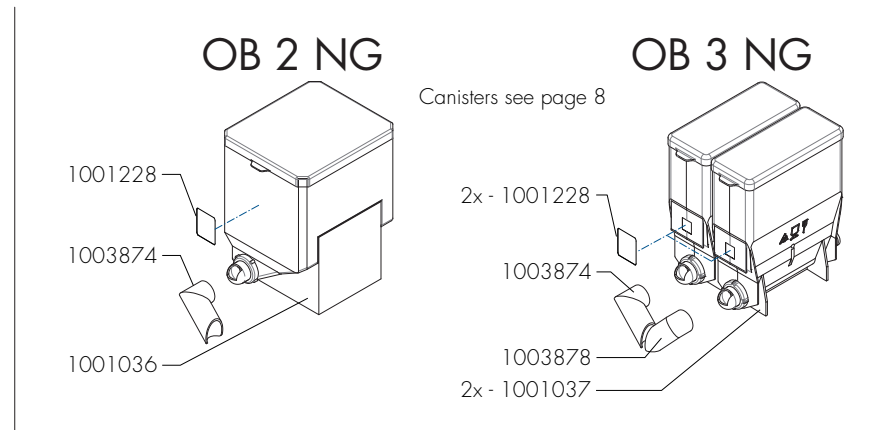

*Recommended Spare Part

Type	: OPTIBEAN 2 / 3 (XL) TOUCH
Articlenumber	: see page 1
Rated voltage	: 1N~ 220-240V 50Hz 2100W

From mach. nr.	: 4Z 28737
Date	: 11 - 2016
Drawer	: FdB
Date	: 14-11-16

Page	: 2 - 15
Rev	: 2.0 (27-06-2017)
Spare Parts Info	

ANIMO
www.animo.eu