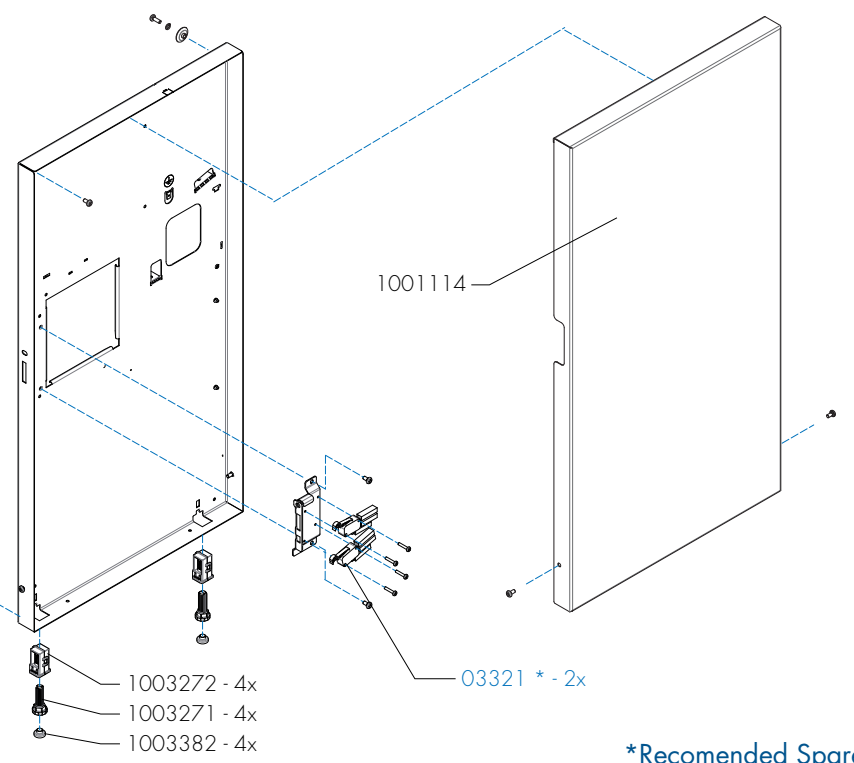

*Recommended Spare Part

Type	: OPTIBEAN 2 / 3 (XL) TOUCH
Articlenumber	: see page 1
Rated voltage	: 1N~ 220-240V 50Hz 2100W

From mach. nr.	: 4Z 28737
Date	: 11 - 2016
Drawer	: FdB
Date	: 14-11-16

Page	: 2 - 15
Rev	: 2.0 (27-06-2017)
Spare Parts Info	

ANIMO
www.animo.eu