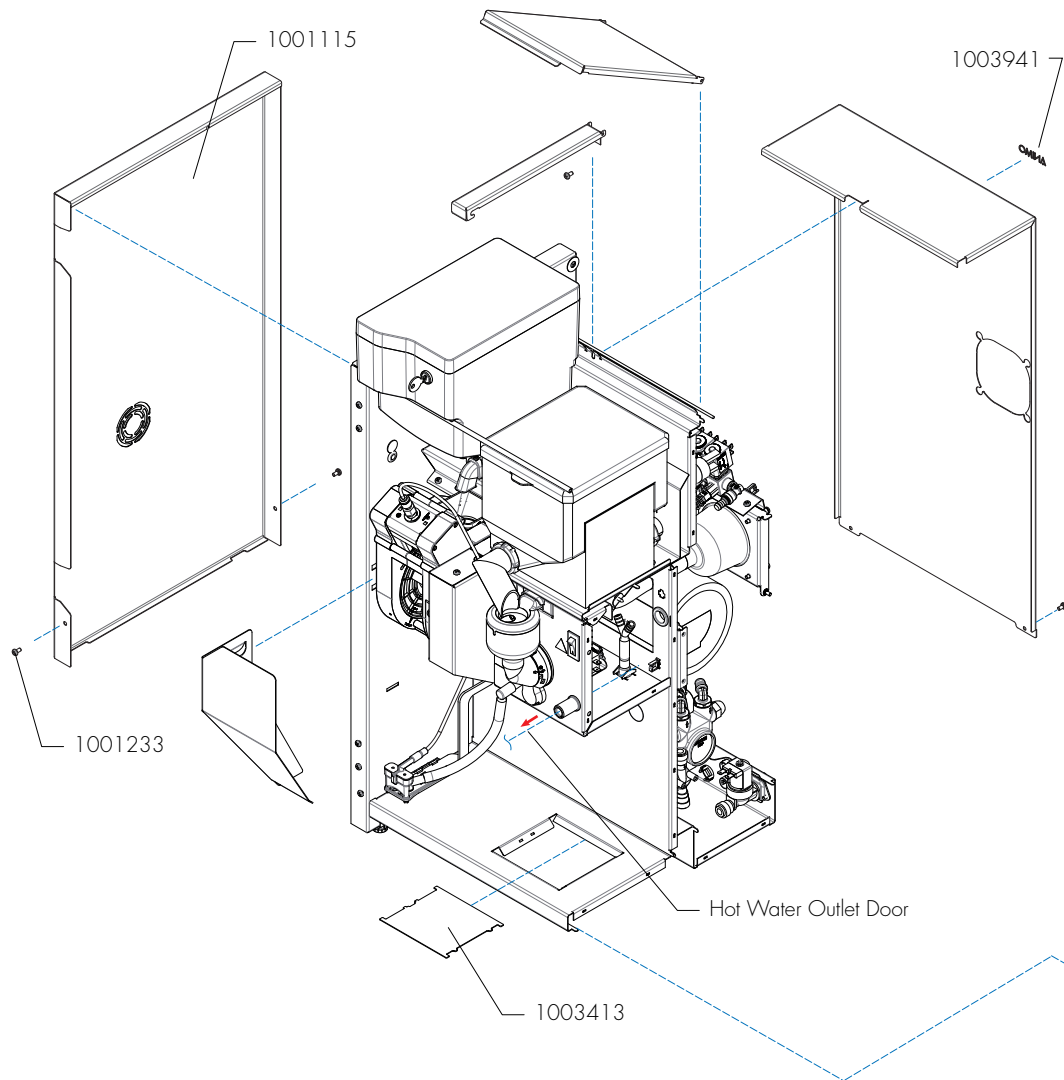

*Recommended Spare Part

Type	: OPTIBEAN 2 / 3 (XL) TOUCH
Articlenumber	: see page 1
Rated voltage	: 1N~ 220-240V 50Hz 2100W

From mach. nr.	: 4Z 28737
Date	: 11 - 2016
Drawer	: FdB
Date	: 14-11-16

Page	: 2 - 15
Rev	: 2.0 (27-06-2017)
Spare Parts Info	

ANIMO
www.animo.eu