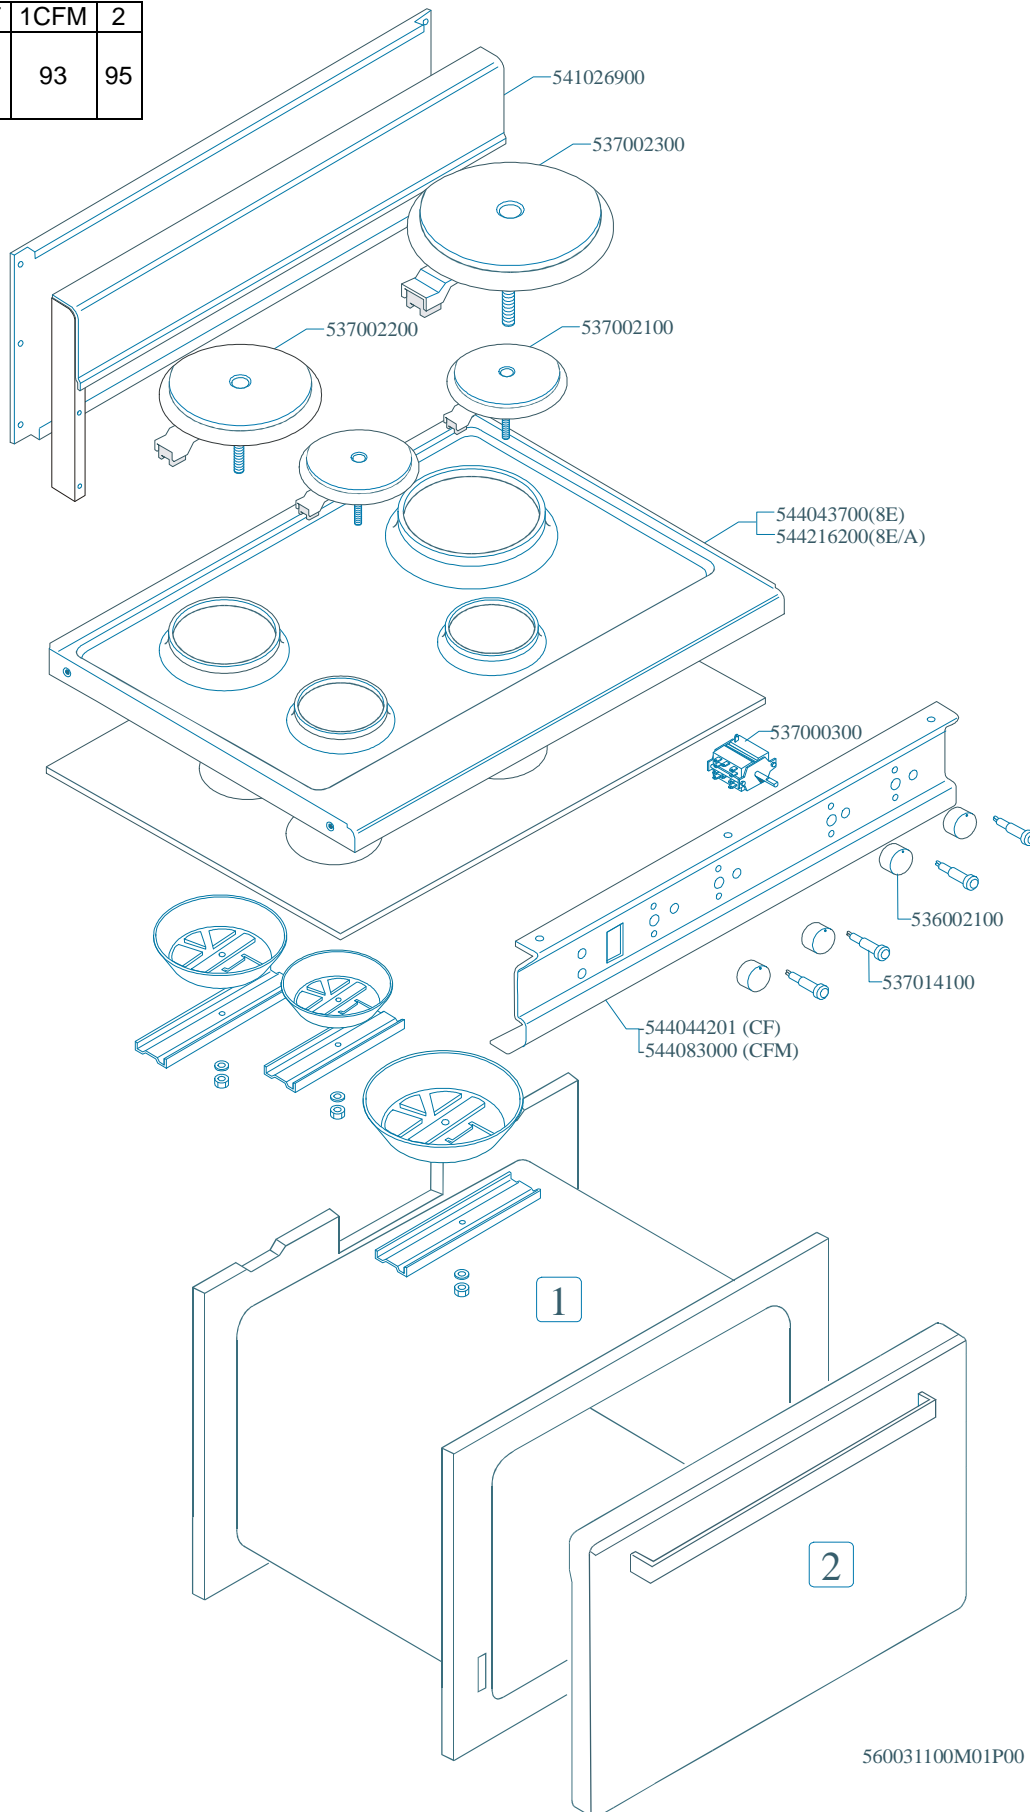

MAGIC SNACK 60

CUCINE / RANGES / HERDE / CUISINIÈRES / N° 0309

CF-8

CF-8EM CF-8ET CF-8EM/A CF-8ET/A CFM-8EM CFM-8ET CFM-8EM/A CFM-8ET/A

	1CF	1CFM	2
Vedi Pagina See Page Siehe Seite Voir Page Ver Pàgina	92	93	95

560031100M01P00