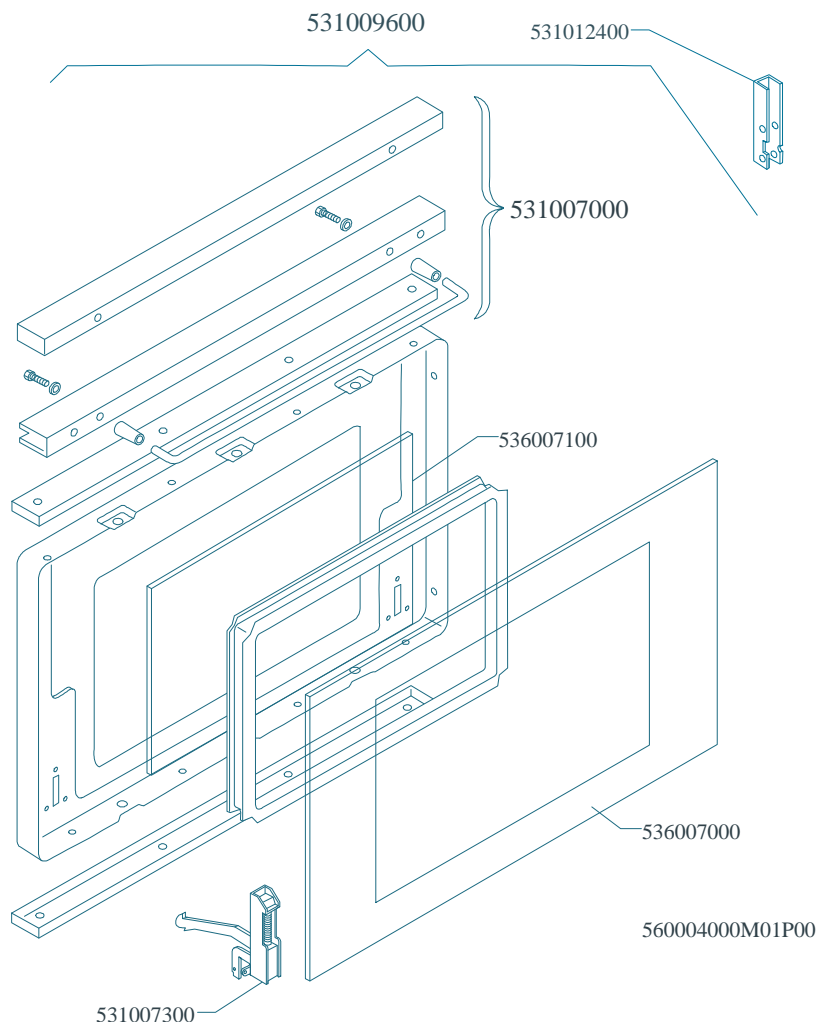

MAGIC SNACK 60

CUCINE / RANGES / HERDE / CUISINIÈRES / N° 0309
FORNO / OVEN / BACKOFEN / FOUR / CF-8 10 10/6

PORTE / DOORS / TÜREN / PORTES

Page	Pos	Code	Description
001		544044400	SIDE 800 RANGE
001		531008100	ADJUSTABLE LEG H9 CHROME
001		537007700	TERMINAL BLOCK THREEPHASE 40A
002		541026900	NEUTRAL SPACER 800
002		537002300	ELECTRICAL PLATE D.220 W2000 V230
002		537002200	ELECTRICAL PLATE D.180 W1500 V230
002		537002100	ELECTRICAL PLATE D.145 W1000 V230
002		544043700	UPPER PLATE CF-8E
002		544216200	UPPER PLATE CF-8E/A (OLD MOD.)
002		537000300	COMMUTATOR 7 POSITIONS S.49 16A
002		536002100	KNOB 7 POSITIONS SNACK
002		537014100	WHITE WARNING LIGHT 250V
002		544044201	CONTROL PANEL CF-8E
003		537006200	UPPER OVEN HEATING EL.1000+2000W
003		537006300	LOWER OVEN HEATING EL.W1750 230CF8/
003		537014100	WHITE WARNING LIGHT 250V
003		537014200	GREEN WARNING LIGHT 250V
003		537006100	OVEN THERMOSTAT CF-62/8/10
003		537005700	OVEN COMMUTATOR CF-8/10 EL.
003		536002800	ELECTRIC OVEN KNOB CF-8/10
003		537015500	REDLIGHTED SWITCH
003		537005400	OVEN BULB 15W 300°C
003		534009100	GRILL PROTECTION CF-8/10
003		536011300	OVEN GASKET CF-8/10
003		537007900	OVEN BULB-SOCKET
003		531006700	OVEN GRID FOR CF-8/10
003		534002200	OVEN DRIPPING-PAN CF-8/10
003		531013600	SIDE GRID FOR MAXI/VENTILATED OVEN
004		531012700	STAINLESS STEEL OVEN DOOR CF-8/10
004		531007900	STAINLESS STEEL DOOR WHEEL HOLDER
004		544074700	STAINLESS STEEL OVEN DOOR PANEL
004		541025200	STAINLESS STEEL OVEN DOOR HANDLE
004		531008200	STAINLESS STEEL DOOR HINGE CF-8/10
004		531009600	COMPLETE GLASS OVEN DOOR
004		531012400	GLASS DOOR WHEEL HOLDER CF-8/10
004		531007000	OVEN GLASS DOOR HANDLE CF-8/10
004		536007100	INTERNAL GLASS OVEN DOOR CF-8/10
004		536007000	EXTERNAL GLASS OVEN DOOR CF8/10
004		531007300	GLASS DOOR HINGE CF-8/10