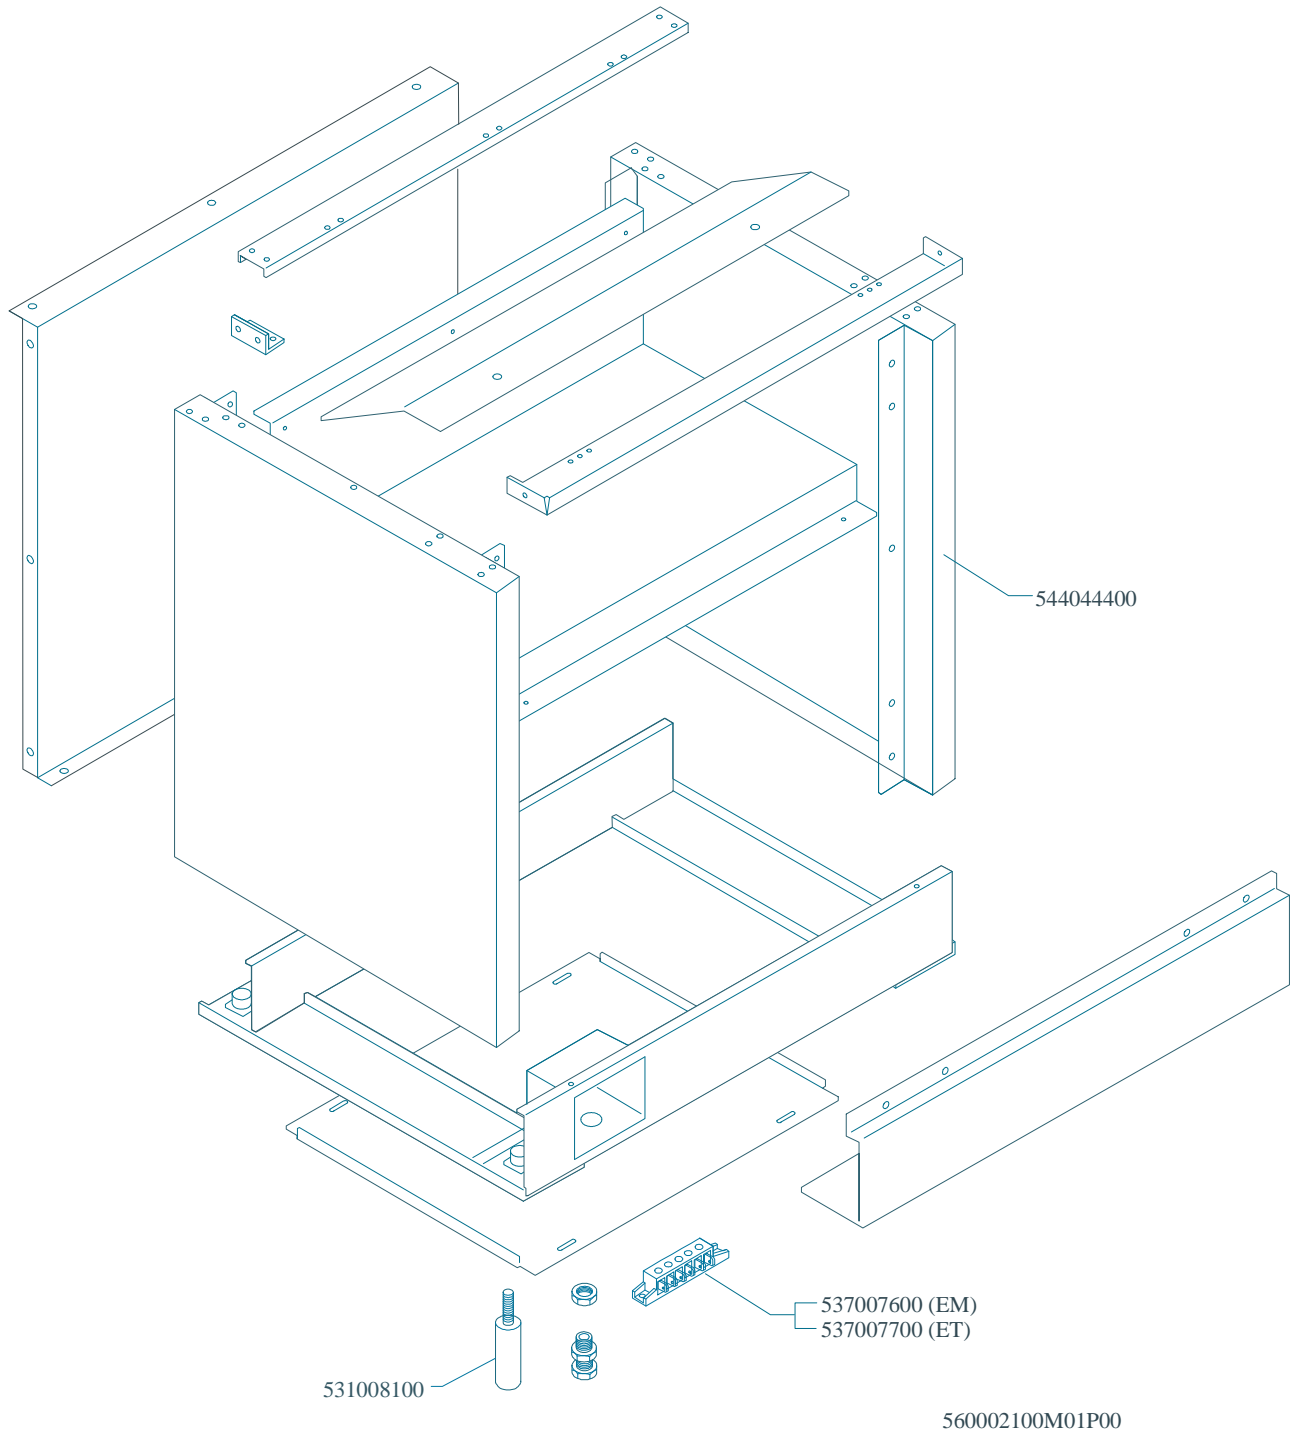

MAGIC SNACK 60

CUCINE / RANGES / HERDE / CUISINIÈRES / N° 0309

CF-8

CF-8EM CF-8ET CF-8EM/A CF-8ET/A CFM-8EM CFM-8ET CFM-8EM/A CFM-8ET/A

MAGIC SNACK 60

CUCINE / RANGES / HERDE / CUISINIÈRES / N° 0309

CF-8

CF-8EM CF-8ET CF-8EM/A CF-8ET/A CFM-8EM CFM-8ET CFM-8EM/A CFM-8ET/A