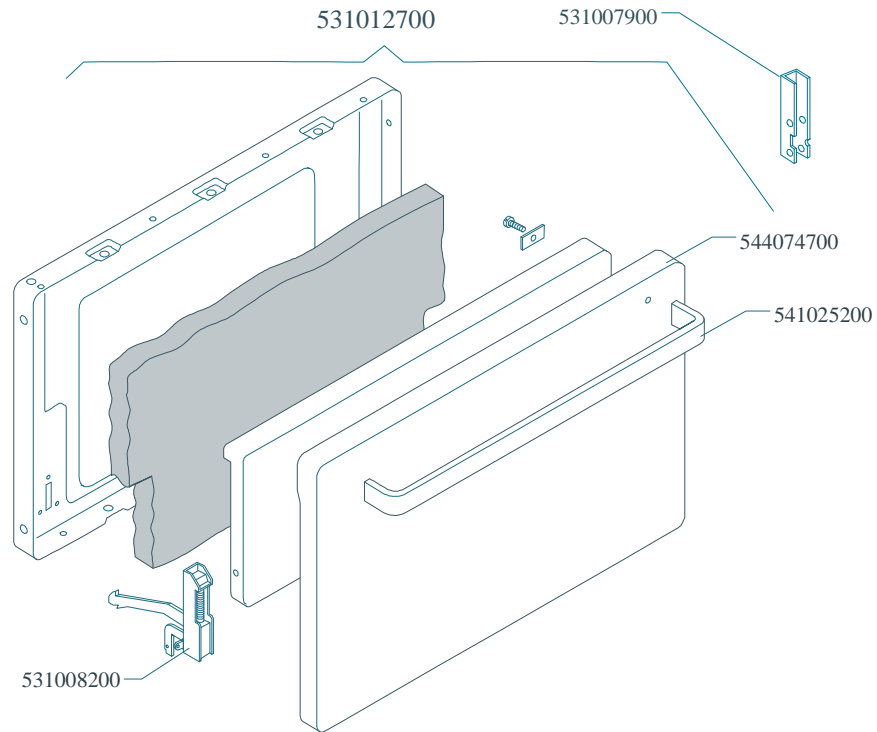

MAGIC SNACK 60

CUCINE / RANGES / HERDE / CUISINIÈRES / N° 0309
FORNO / OVEN / BACKOFEN / FOUR / CF-8 10 10/6

PORTE / DOORS / TÜREN / PORTES

Page	Pos	Code	Description
001		544044400	SIDE 800 RANGE
001		531008100	ADJUSTABLE LEG H9 CHROME
001		537007700	TERMINAL BLOCK THREEPHASE 40A
002		541026900	NEUTRAL SPACER 800
002		537002300	ELECTRICAL PLATE D.220 W2000 V230
002		537002200	ELECTRICAL PLATE D.180 W1500 V230
002		537002100	ELECTRICAL PLATE D.145 W1000 V230
002		544043700	UPPER PLATE CF-8E
002		544216200	UPPER PLATE CF-8E/A (OLD MOD.)
002		537000300	COMMUTATOR 7 POSITIONS S.49 16A
002		536002100	KNOB 7 POSITIONS SNACK
002		537014100	WHITE WARNING LIGHT 250V
002		544044201	CONTROL PANEL CF-8E
003		537006200	UPPER OVEN HEATING EL.1000+2000W
003		537006300	LOWER OVEN HEATING EL.W1750 230CF8/
003		537014100	WHITE WARNING LIGHT 250V
003		537014200	GREEN WARNING LIGHT 250V
003		537006100	OVEN THERMOSTAT CF-62/8/10
003		537005700	OVEN COMMUTATOR CF-8/10 EL.
003		536002800	ELECTRIC OVEN KNOB CF-8/10
003		537015500	REDLIGHTED SWITCH
003		537005400	OVEN BULB 15W 300°C
003		534009100	GRILL PROTECTION CF-8/10
003		536011300	OVEN GASKET CF-8/10
003		537007900	OVEN BULB-SOCKET
003		531006700	OVEN GRID FOR CF-8/10
003		534002200	OVEN DRIPPING-PAN CF-8/10
003		531013600	SIDE GRID FOR MAXI/VENTILATED OVEN
004		531012700	STAINLESS STEEL OVEN DOOR CF-8/10
004		531007900	STAINLESS STEEL DOOR WHEEL HOLDER
004		544074700	STAINLESS STEEL OVEN DOOR PANEL
004		541025200	STAINLESS STEEL OVEN DOOR HANDLE
004		531008200	STAINLESS STEEL DOOR HINGE CF-8/10
004		531009600	COMPLETE GLASS OVEN DOOR
004		531012400	GLASS DOOR WHEEL HOLDER CF-8/10
004		531007000	OVEN GLASS DOOR HANDLE CF-8/10
004		536007100	INTERNAL GLASS OVEN DOOR CF-8/10
004		536007000	EXTERNAL GLASS OVEN DOOR CF8/10
004		531007300	GLASS DOOR HINGE CF-8/10