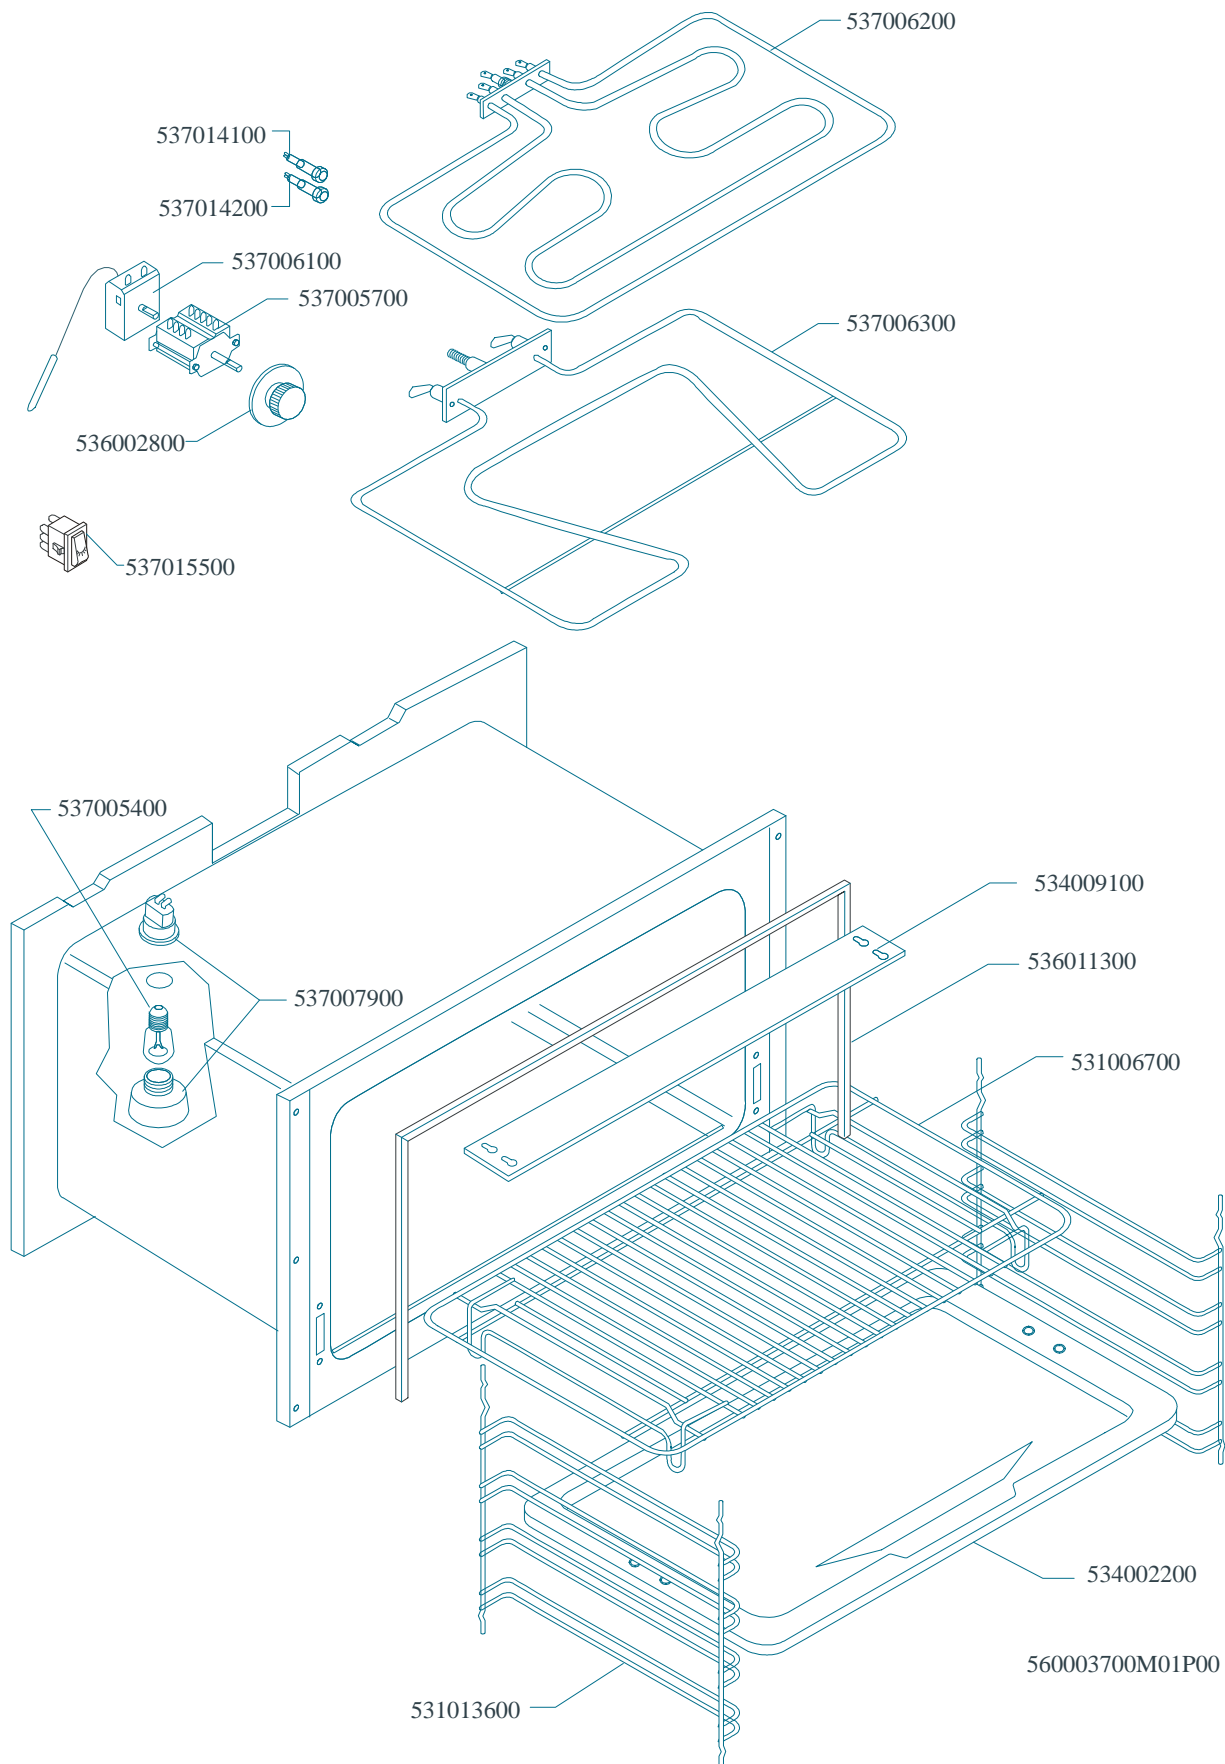

MAGIC SNACK 60

CUCINE / RANGES / HERDE / CUISINIÈRES / N° 0309
FORNO / OVEN / BACKOFEN / FOUR / CF-8 10 10/6

PORTE / DOORS / TÜREN / PORTES

Page	Pos	Code	Description
001		544044400	SIDE 800 RANGE
001		531008100	ADJUSTABLE LEG H9 CHROME
001		537007700	TERMINAL BLOCK THREEPHASE 40A
002		541026900	NEUTRAL SPACER 800
002		537002300	ELECTRICAL PLATE D.220 W2000 V230
002		537002200	ELECTRICAL PLATE D.180 W1500 V230
002		537002100	ELECTRICAL PLATE D.145 W1000 V230
002		544043700	UPPER PLATE CF-8E
002		544216200	UPPER PLATE CF-8E/A (OLD MOD.)
002		537000300	COMMUTATOR 7 POSITIONS S.49 16A
002		536002100	KNOB 7 POSITIONS SNACK
002		537014100	WHITE WARNING LIGHT 250V
002		544044201	CONTROL PANEL CF-8E
003		537006200	UPPER OVEN HEATING EL.1000+2000W
003		537006300	LOWER OVEN HEATING EL.W1750 230CF8/
003		537014100	WHITE WARNING LIGHT 250V
003		537014200	GREEN WARNING LIGHT 250V
003		537006100	OVEN THERMOSTAT CF-62/8/10
003		537005700	OVEN COMMUTATOR CF-8/10 EL.
003		536002800	ELECTRIC OVEN KNOB CF-8/10
003		537015500	REDLIGHTED SWITCH
003		537005400	OVEN BULB 15W 300°C
003		534009100	GRILL PROTECTION CF-8/10
003		536011300	OVEN GASKET CF-8/10
003		537007900	OVEN BULB-SOCKET
003		531006700	OVEN GRID FOR CF-8/10
003		534002200	OVEN DRIPPING-PAN CF-8/10
003		531013600	SIDE GRID FOR MAXI/VENTILATED OVEN
004		531012700	STAINLESS STEEL OVEN DOOR CF-8/10
004		531007900	STAINLESS STEEL DOOR WHEEL HOLDER
004		544074700	STAINLESS STEEL OVEN DOOR PANEL
004		541025200	STAINLESS STEEL OVEN DOOR HANDLE
004		531008200	STAINLESS STEEL DOOR HINGE CF-8/10
004		531009600	COMPLETE GLASS OVEN DOOR
004		531012400	GLASS DOOR WHEEL HOLDER CF-8/10
004		531007000	OVEN GLASS DOOR HANDLE CF-8/10
004		536007100	INTERNAL GLASS OVEN DOOR CF-8/10
004		536007000	EXTERNAL GLASS OVEN DOOR CF8/10
004		531007300	GLASS DOOR HINGE CF-8/10