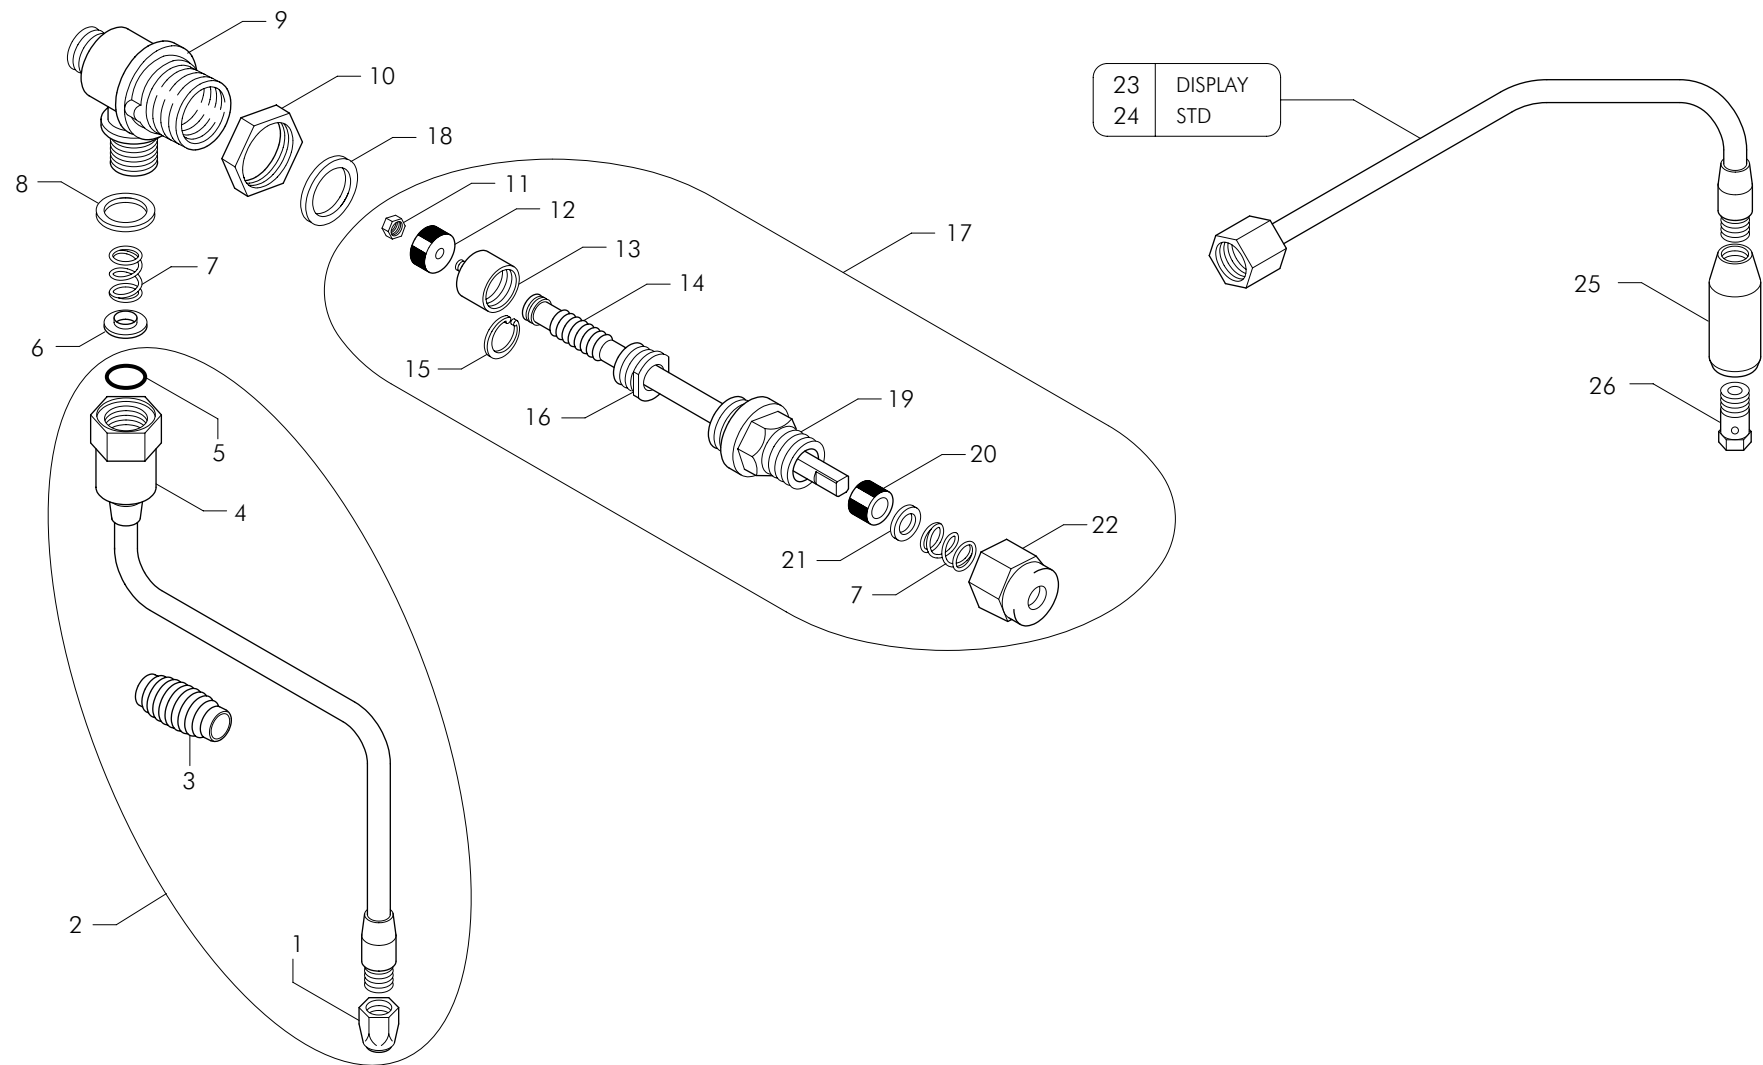

Pos	Cod.	Denominazione - IT -	Denomination - GB -	Denomination - FR -	Denomination - DE -
1	WY25762	SPRUZZATORE VAPORE CROMATO	STEAM NOZZLE - CHROMED	ATOMISEUR VAPEUR - CHROME'	DAMPFDUSE - CHROM
2	WY56119001	ASSIEME TUBO VAP.CR. A56/W	STEAM TUBE A56/W	TUYAU VAPEUR A56/W	DAMPF ROHR A56/W
3	WY15296000	GOMMINO ANTISCOT.RA X TUBO VAP.D8	ANTI-BURNING RUBBER EL. FOR STEAM PIPE	ELEMENT ANTI-BRULURE POUR TUYAU VAP.	GUMMI GEGEN VERBRENNUNGEN F. DAMPFROHR D
4	WY25391	DADO CANNA VAP/H2O X MOLLA CROMATO	NUT PIPE WATER/STEAM FOR SPRING	ECROU TUYAU VAPEUR/EAU POUR RESSORT	WASSER/DAMPF ROHRMUTTER FUR FEDER
5	WY12300	GUARNIZIONE OR 113 NBR/70	O RING GASKET 113 NBR/70	JOINT OR 113 NBR/70	OR-DICHTUNG 113 NBR/70
6	WY25657	RONDELLA MOLLA VAPORE	STEAM SPRING WASHER	RONDELLE RESSORT VAPEUR	SCHEIBE FÜR DAMPFFEDER
7	WY10452	MOLLA RUBINETTO H20/VAPORE N4	WATER/STEAM TAP SPRING N4	RESSORT DE ROBINET EAU-VAPEUR N4	WASSER/DAMPF HAHNFEDER N4
8	WY12010	GUARNIZIONE TEFLON X H20/VAP 21X17X2	W/S PIPE GASKET TEFLON 21X17X2	JOINT TUYAU TEFLON EAU/VAP TEFLON	TEFLON-DICHTUNG X H20/VAP 21X17X2 CNN
9	WY53003	CORPO RUBINETTO	TAP BODY	CORPS DE ROBINET	HAHNKÖRPER
10	WY25384	DADO OTTONE M26X1.5	BRASS NUT 26X1.5	ECROU LAITON 26X1.5	MESSING-MUTTER 26X1.5
11	WY23050	DADO OTTONE M3 UNI 5587	BRASS NUT M3 UNI 5587	ECROU LAITON M3 UNI 5587	MESSING-MUTTER M3 UNI 5587
12	WY12203	GUARNIZIONE GOMMA 15X4X4	RUBBER GASKET 15X4X4	JOINT EN CAOUTCHOUC 15X4X4	GUMMIDICHTUNG 15X4X4
13	WY25616	PISTONCINO RUBINETTO	TAP JUMPER	PISTON ROBINET	HAHNKOLBEN
14	WY25309	ASTA RUBINETTO CROMATA	CHROMED TAP SHAFT	TIGE ROBINET CHROME	HAHNSTANGE CHROM
15	WY10001	ANELLO ARRESTO D6 INOX 316 DIN 6799	STEEL CIRCLIP 316 DIN 6799	CIRCLIP INOX 316 DIN 6799	STAHLHALTENRING 316 DIN 6799
16	WY25461	GHIERA RUBINETTO	TAP RING NUT	EMBOUT ROBINET	HAHNZWINGE
17	WY561001	ASSIEME RUBINETTO H20/VAPORE	WATER/STEAM TAP UNIT	ENSEMBLE ROBINET EAU/VAPEUR	WASSER/DAMPF ROHRSATZ
18	WY12158	GUARNIZIONE CU RUB.26X20.5X2	26X20.5X2 COPPER SEAL	JOINT CUIVRE 3/8 22X17X1.5	KUPFERDICHTUNG 3/8 22X17X1.5
19	WY25678001	RACCORDO RUBINETTO	TAP FITTING	RACCORD ROBINET	HAHNANSCHLUSSTUCK
20	WY12204	GUARNIZIONE GOMMA RUBINETTO H20/VAP	W/S TAP RUBBER GASKET 12.5X7.5X9	JOINT CAOUTCHOUC ROB. EAU/VAP 12.5	HAHNDICHTUNG W/D 12.5X7.5X9
21	WY25655	RONDELLA RUBINETTO	TAP WASHER	RONDELLE ROBINET	HAHNSCHEIBE
22	WY25385	DADO PREMISTOPPA RUBINETTO	TAP STUFFING NUT	ECROU DE PRESSE-ETOUPE ROBINET	STOPFBUCHSE MUTTER - HAHN
23	WY56119026	ASS.TUBO H20 FISSA 4GR A/54D	WATER PIPE 4GR A54/D	TUYAU EAU 4GR A54/D	ROHR WASSER 4GR A54/D
24	WY56119003	ASS.TUBO H20 FISSA A/54C	WATER PIPE A54/C	TUYAU EAU A54/C	ROHR WASSER A54/C
25	WY30250	SPRUZZATORE ESTERNO H20 OTT CROMATO	EXTERNAL SPRAYER H20 CHROMIUM PLATE	PULVERISATEUR EXTERNE H20 LAITON CH	AUSSENSPRITZDÜSE H20 MESSING, VERCH
26	WY25761	SPRUZZATORE INTERNO H20	INTERNAL SPRAY H20	PULVERISATEUR INT. H20	H20 - INNENSPRITZDÜSE