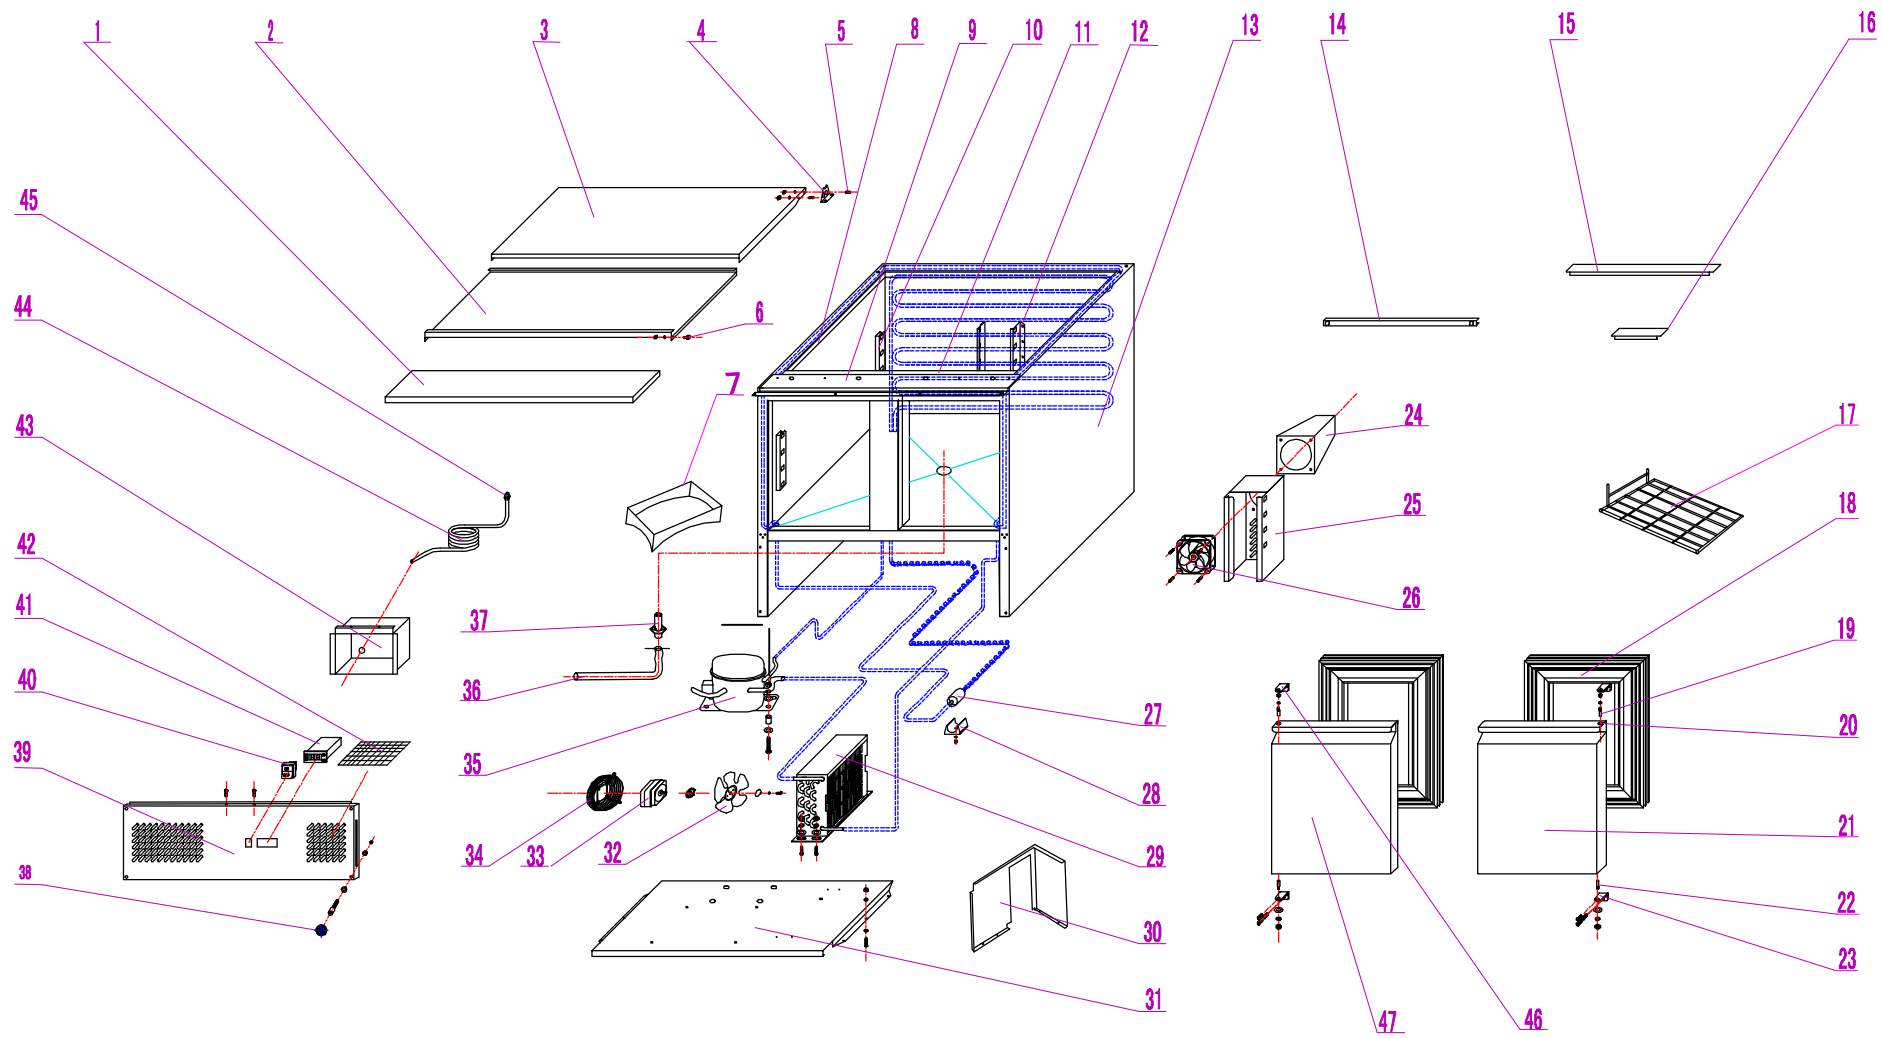

**Kühlung
Saladette**

Artikel-Nr. 611107 (S900)

Explosionszeichnung / Ersatzteile

Bitte bei Ersatzteilbestellung immer Artikelnummer und Seriennummer mit angeben!

S900

SPAREPARTSLIST S900

SPARE PART NUMBER	Description		BARCHER NUMBER
		English	
1		plastic board	S9001
2		movement cover	S9002
3		fixed cover	S9003
4		cover support	S9004
5		cover support axis	S9005
6		rolling wheel	S9006
7		inlet water box	S9007
8		plastic frame	S9008
9		top hinge board	S9009
10		bracket track A	S9010
11		top girder board	S9011
12		bracket track B	S9012
13		cabinet	S9013
14		shelf guide	S9014
15		long tracket	S9015
16		short tracket	S9016
17		shelf	S9017
18		gasket	S9018
19		(left/right)top hinge axis	S9019
20		(left/right)hinge cover	S9020
21		right door	S9021
22		(left/right)bottom hinge axis	S9022
23		(left/right)bottom hinge	S9023
24		leading board	S9024
25		base of fan	S9025
26		fan	S9026
27		filter	S9027
28		filter stator	S9028
29		condenser	S9029
30		air flow guide	S9030
31		unit board	S9031
32		fan vane	S9032
33		motor	S9033
34		fan cover	S9034
35		compressor	S9035
36		outlet water pipe	S9036
37		outlet water support	S9037
38		big plastic button	S9038
39		grill window	S9039
40		switch	S9040
41		digital contorl	S9041
42		air filter	S9042
43		electric box	S9043
44		power wire	S9044
45		power plug	S9045
46		(left/right)hing base	S9046
47		left door	S9047
48		feet (4pcs)	S9048

REMARK: (left/right) means same part for left door and right door