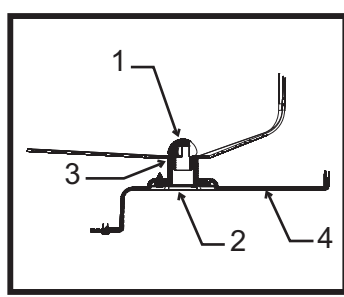

Bins, Condensers, and Accessories Service Parts

B222, B322, B330, B530, B842, B948

Item Number	Part Number	Description	Item Number	Part Number	Description
1	02-2809-01	Drain top	17	A38920-001	Canopy, B222, B322
2	02-3108-01	Drain fitting		A38921-001	Canopy, B330, B530
3	02-4193-01	Drain gasket		A38922-001	Canopy, B842
4	02-4234-01	Drain panel, SS only		A38923-001	Canopy, B948
5	02-0540-01	Scoop	18	A38910-001	Baffle, B222, B322
6	03-3876-01	Spring*		A38911-001	Baffle, B330, B530
7	03-3874-01	Hinge pin*		A38912-001	Baffle, B842
8	13-0946-01	Hinge gasket		A38913-001	Baffle, B948
9	03-1539-12	E clip*	19	13-0943-02	Gasket, 22" use 86" Gasket, 30" use 102" Gasket, 42" use 126" Gasket, 48" use 136"
10	05-0586-01	Elbow for drain	20	A38907-001	Left cap - ss bin
11	03-1403-71	Screw, hinge to canopy		A39240-001	Left cap - plastic bin
12	03-1418-30	Screw, frame to canopy	21	A38908-001	Right cap - ss bin
13	02-4232-01	Left hinge mount*		A29241-001	Right cap - plastic bin
14	02-4233-01	Right hinge mount*	22	A38977-001	22" back cap
15	A38914-021	Door, B222, B322		A38978-001	30" back cap
	A38915-021	Door, B330, B530		A38979-001	42" back cap
	A38916-021	Door, B842		A38980-001	48" back cap
15a	13-0595-00	B842 door gasket, use 27.5"			
	A38917-021	Door, B948			
15b	13-0595-00	B948 door gasket, use 33.5"			
15c	02-4235-01	Bumper, 22" and 30" only			
16	02-4236-01	Frame, B222, B322			
	02-4237-01	Frame, B330, B530			
	02-4238-01	Frame, B842			
	02-4239-01	Frame, B948			

* Replacement of frame recommended when servicing hinge parts.

Order kit KLP7 for a set of 4 legs.