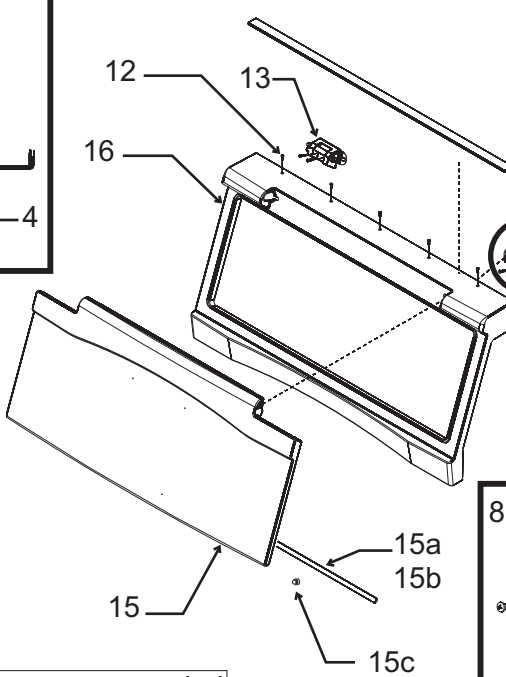

Bins, Condensers, and Accessories Service Parts

B222, B322, B330, B530, B842, B948

Item Number	Part Number	Description	Item Number	Part Number	Description
1	02-2809-01	Drain top	17	A38920-001	Canopy, B222, B322
2	02-3108-01	Drain fitting		A38921-001	Canopy, B330, B530
3	02-4193-01	Drain gasket		A38922-001	Canopy, B842
4	02-4234-01	Drain panel, SS only		A38923-001	Canopy, B948
5	02-0540-01	Scoop	18	A38910-001	Baffle, B222, B322
6	03-3876-01	Spring*		A38911-001	Baffle, B330, B530
7	03-3874-01	Hinge pin*		A38912-001	Baffle, B842
8	13-0946-01	Hinge gasket		A38913-001	Baffle, B948
9	03-1539-12	E clip*	19	13-0943-02	Gasket, 22" use 86" Gasket, 30" use 102" Gasket, 42" use 126" Gasket, 48" use 136"
10	05-0586-01	Elbow for drain	20	A38907-001	Left cap - ss bin
11	03-1403-71	Screw, hinge to canopy		A39240-001	Left cap - plastic bin
12	03-1418-30	Screw, frame to canopy	21	A38908-001	Right cap - ss bin
13	02-4232-01	Left hinge mount*		A29241-001	Right cap - plastic bin
14	02-4233-01	Right hinge mount*	22	A38977-001	22" back cap
15	A38914-021	Door, B222, B322		A38978-001	30" back cap
	A38915-021	Door, B330, B530		A38979-001	42" back cap
	A38916-021	Door, B842		A38980-001	48" back cap
15a	13-0595-00	B842 door gasket, use 27.5"			
	A38917-021	Door, B948			
15b	13-0595-00	B948 door gasket, use 33.5"			
15c	02-4235-01	Bumper, 22" and 30" only			
16	02-4236-01	Frame, B222, B322			
	02-4237-01	Frame, B330, B530			
	02-4238-01	Frame, B842			
	02-4239-01	Frame, B948			

* Replacement of frame recommended when servicing hinge parts.

Order kit KLP7 for a set of 4 legs.