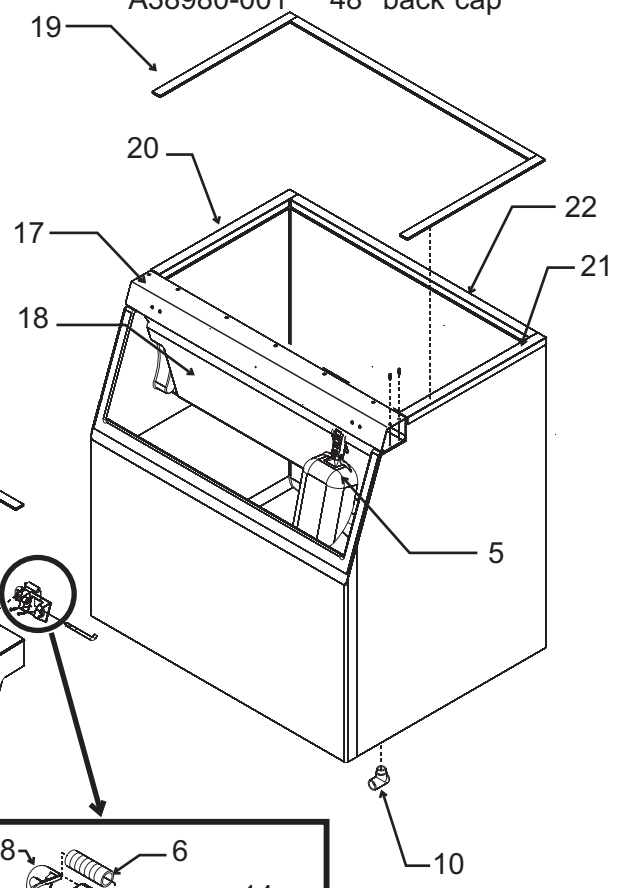

Bins, Condensers, and Accessories Service Parts

B222, B322, B330, B530, B842, B948

Item Number	Part Number	Description	Item Number	Part Number	Description
1	02-2809-01	Drain top	17	A38920-001	Canopy, B222, B322
2	02-3108-01	Drain fitting		A38921-001	Canopy, B330, B530
3	02-4193-01	Drain gasket		A38922-001	Canopy, B842
4	02-4234-01	Drain panel, SS only		A38923-001	Canopy, B948
5	02-0540-01	Scoop	18	A38910-001	Baffle, B222, B322
6	03-3876-01	Spring*		A38911-001	Baffle, B330, B530
7	03-3874-01	Hinge pin*		A38912-001	Baffle, B842
8	13-0946-01	Hinge gasket		A38913-001	Baffle, B948
9	03-1539-12	E clip*	19	13-0943-02	Gasket, 22" use 86" Gasket, 30" use 102" Gasket, 42" use 126" Gasket, 48" use 136"
10	05-0586-01	Elbow for drain	20	A38907-001	Left cap - ss bin
11	03-1403-71	Screw, hinge to canopy		A39240-001	Left cap - plastic bin
12	03-1418-30	Screw, frame to canopy	21	A38908-001	Right cap - ss bin
13	02-4232-01	Left hinge mount*		A29241-001	Right cap - plastic bin
14	02-4233-01	Right hinge mount*	22	A38977-001	22" back cap
15	A38914-021	Door, B222, B322		A38978-001	30" back cap
	A38915-021	Door, B330, B530		A38979-001	42" back cap
	A38916-021	Door, B842		A38980-001	48" back cap
15a	13-0595-00	B842 door gasket, use 27.5"			
	A38917-021	Door, B948			
15b	13-0595-00	B948 door gasket, use 33.5"			
15c	02-4235-01	Bumper, 22" and 30" only			
16	02-4236-01	Frame, B222, B322			
	02-4237-01	Frame, B330, B530			
	02-4238-01	Frame, B842			
	02-4239-01	Frame, B948			

* Replacement of frame recommended when servicing hinge parts.

Order kit KLP7 for a set of 4 legs.