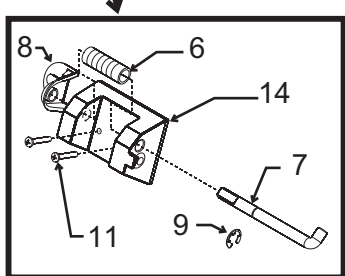

Bins, Condensers, and Accessories Service Parts

B222, B322, B330, B530, B842, B948

Item Number	Part Number	Description	Item Number	Part Number	Description
1	02-2809-01	Drain top	17	A38920-001	Canopy, B222, B322
2	02-3108-01	Drain fitting		A38921-001	Canopy, B330, B530
3	02-4193-01	Drain gasket		A38922-001	Canopy, B842
4	02-4234-01	Drain panel, SS only		A38923-001	Canopy, B948
5	02-0540-01	Scoop	18	A38910-001	Baffle, B222, B322
6	03-3876-01	Spring*		A38911-001	Baffle, B330, B530
7	03-3874-01	Hinge pin*		A38912-001	Baffle, B842
8	13-0946-01	Hinge gasket		A38913-001	Baffle, B948
9	03-1539-12	E clip*	19	13-0943-02	Gasket, 22" use 86" Gasket, 30" use 102" Gasket, 42" use 126" Gasket, 48" use 136"
10	05-0586-01	Elbow for drain	20	A38907-001	Left cap - ss bin
11	03-1403-71	Screw, hinge to canopy		A39240-001	Left cap - plastic bin
12	03-1418-30	Screw, frame to canopy	21	A38908-001	Right cap - ss bin
13	02-4232-01	Left hinge mount*		A29241-001	Right cap - plastic bin
14	02-4233-01	Right hinge mount*	22	A38977-001	22" back cap
15	A38914-021	Door, B222, B322		A38978-001	30" back cap
	A38915-021	Door, B330, B530		A38979-001	42" back cap
	A38916-021	Door, B842		A38980-001	48" back cap
15a	13-0595-00	B842 door gasket, use 27.5"			
	A38917-021	Door, B948			
15b	13-0595-00	B948 door gasket, use 33.5"			
15c	02-4235-01	Bumper, 22" and 30" only			
16	02-4236-01	Frame, B222, B322			
	02-4237-01	Frame, B330, B530			
	02-4238-01	Frame, B842			
	02-4239-01	Frame, B948			

* Replacement of frame recommended when servicing hinge parts.

Order kit KLP7 for a set of 4 legs.