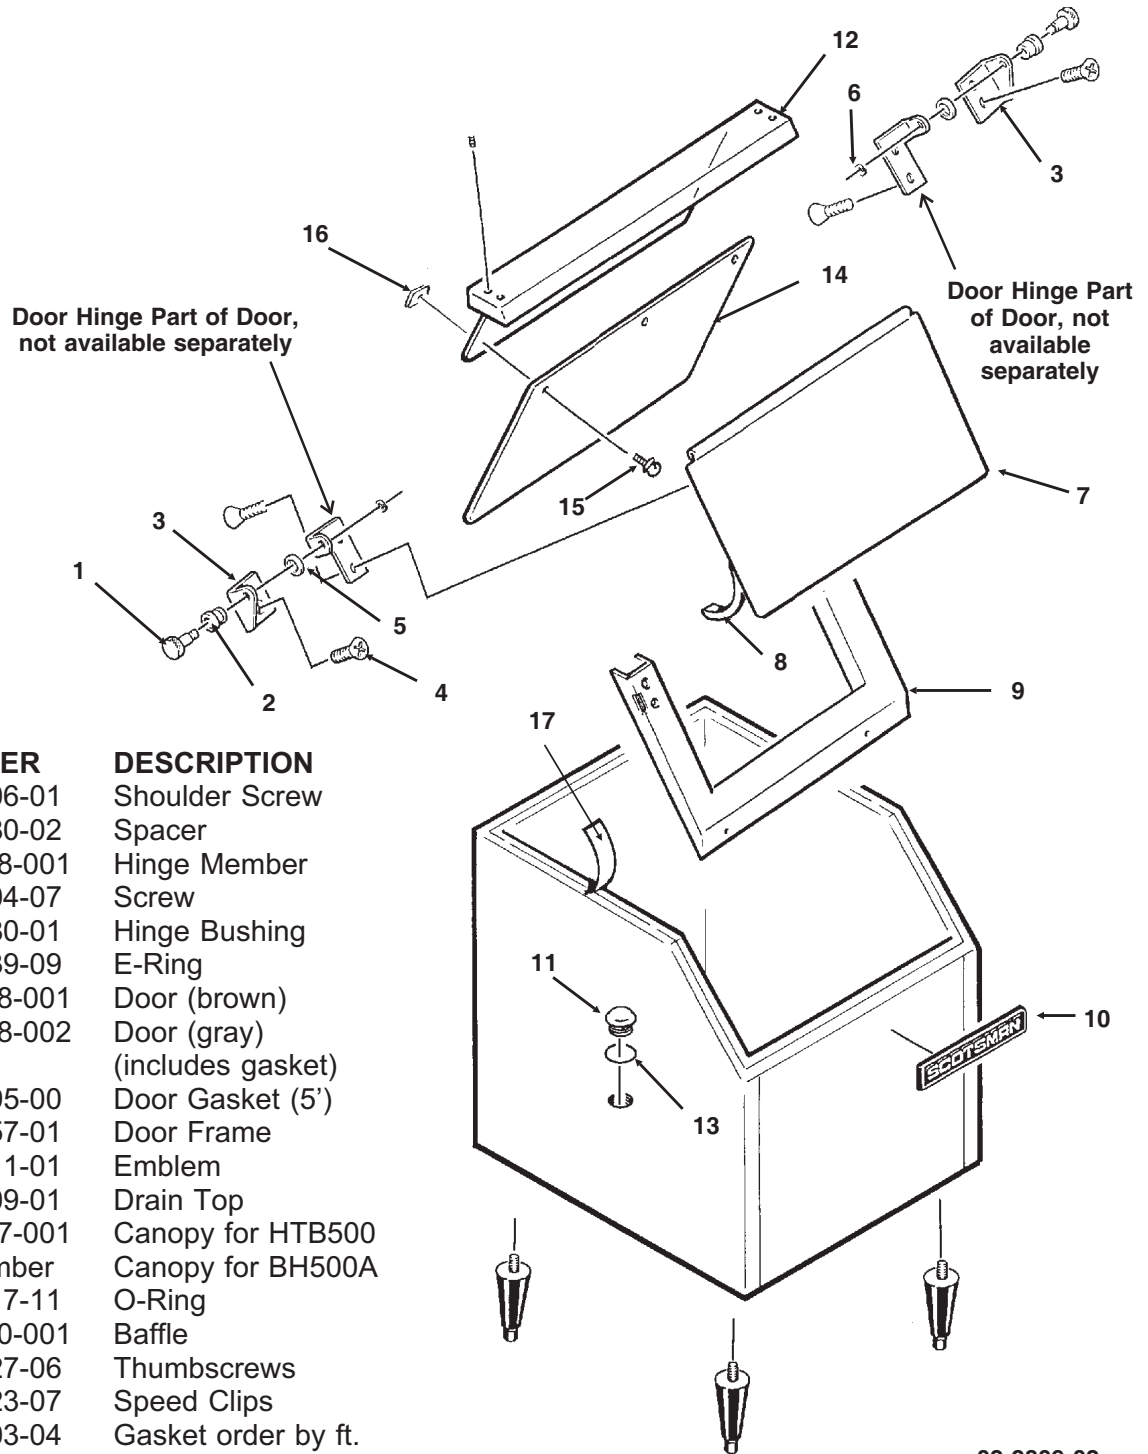

Bins, Condensers, and Accessories Service Parts

HTB500/BH500A

ITEM NUMBER	PART NUMBER	DESCRIPTION
1	02-2806-01	Shoulder Screw
2	02-2380-02	Spacer
3	A31248-001	Hinge Member
4	03-1404-07	Screw
5	02-2380-01	Hinge Bushing
6	03-1539-09	E-Ring
7	A32648-001	Door (brown)
	A32648-002	Door (gray) (includes gasket)
8	13-0595-00	Door Gasket (5')
9	02-2857-01	Door Frame
10	15-0711-01	Emblem
11	02-2809-01	Drain Top
12	A32317-001	Canopy for HTB500
	no number	Canopy for BH500A
13	13-0617-11	O-Ring
14	A32580-001	Baffle
15	03-0727-06	Thumbscrews
16	03-1423-07	Speed Clips
17	19-0503-04	Gasket order by ft.