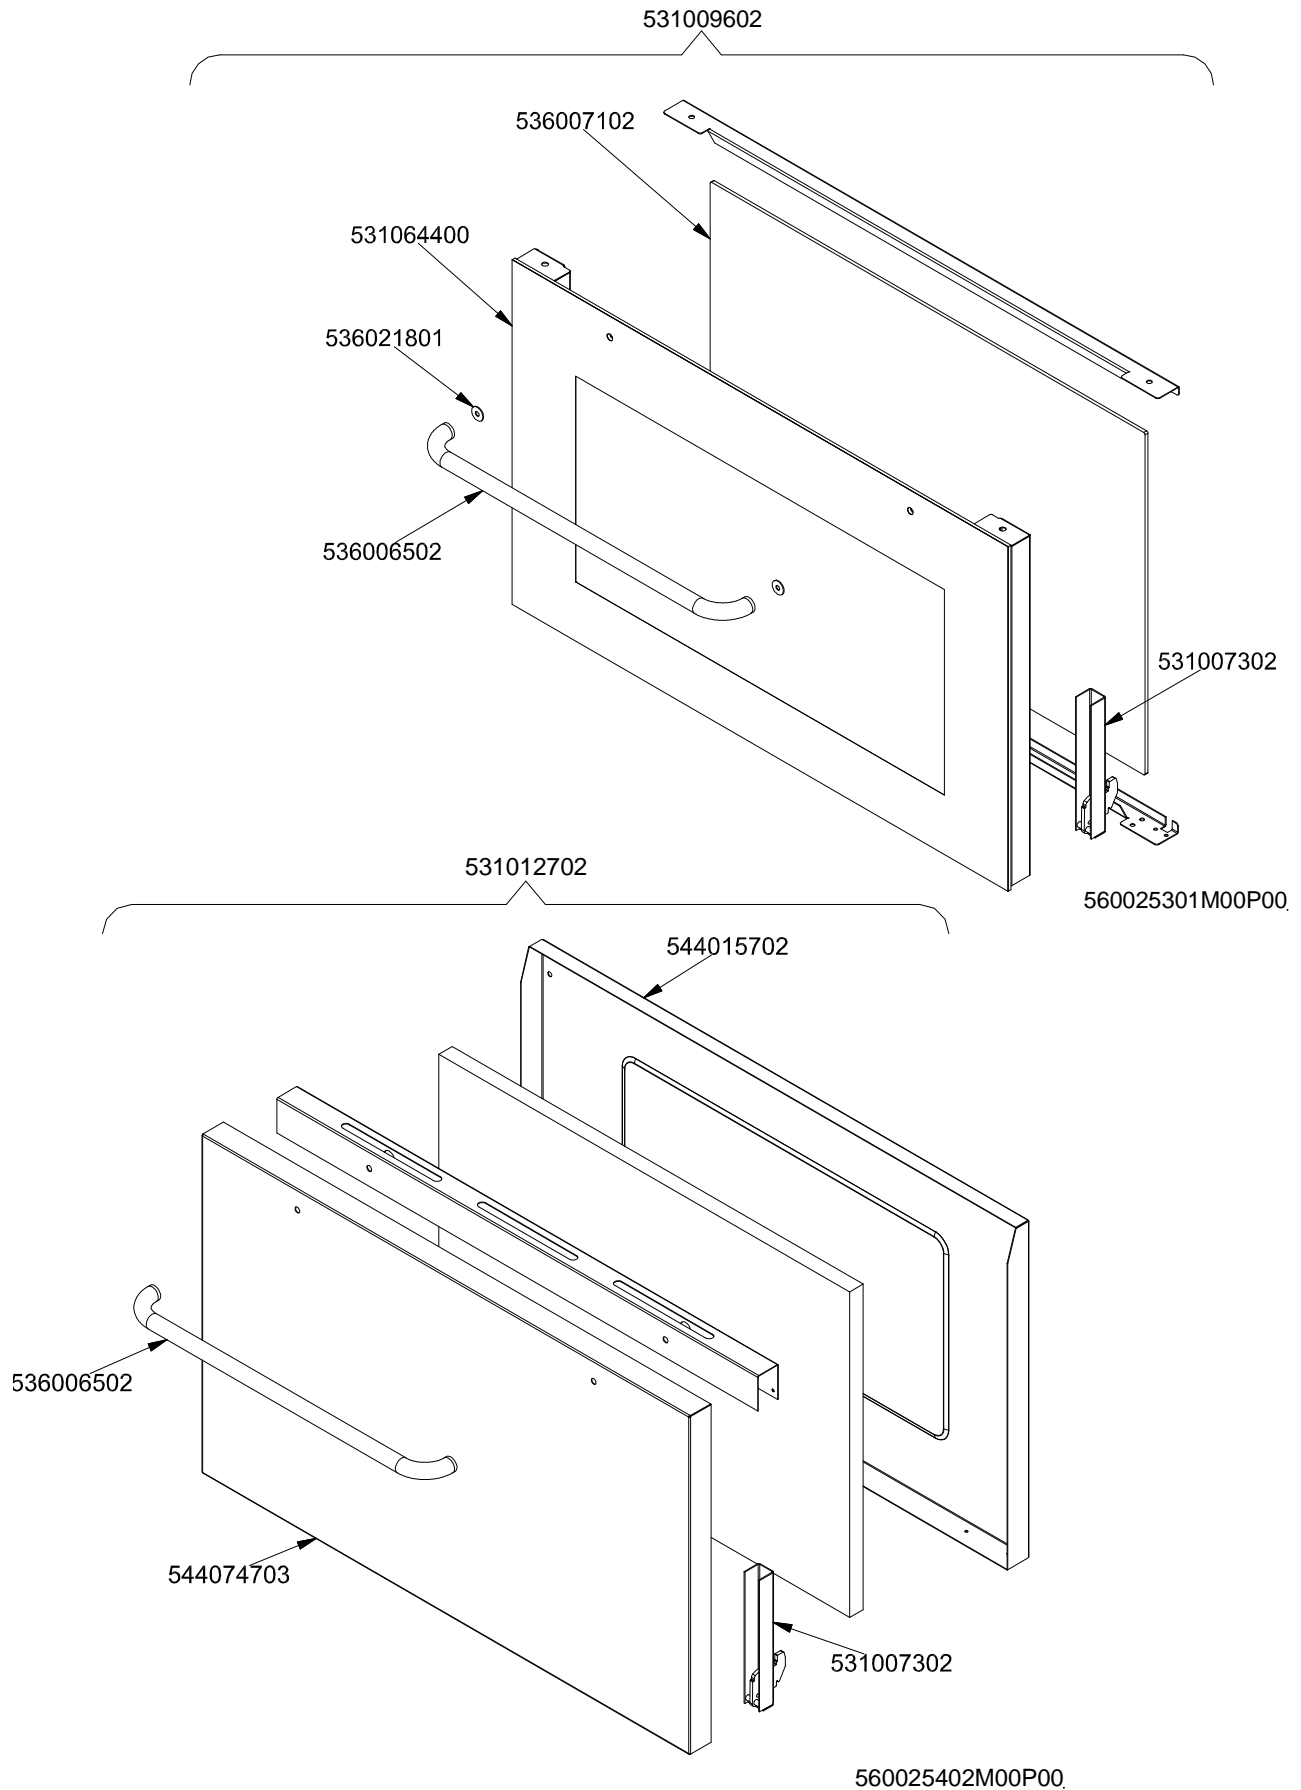

MAGIC SNACK 60

CUCINE / RANGES / HERDE / CUISINIÈRES / N° ≥ 0310

FORNO / OVEN / BACKOFEN / FOUR / CF-8 10 10/6

PORTE / DOORS / TÜREN / PORTES ≥ 0706

PC-E

Page	Pos	Code	Description
001		537002200	ELECTRICAL PLATE D.180 W1500 V230
001		537002100	ELECTRICAL PLATE D.145 W1000 V230
001		537002300	ELECTRICAL PLATE D.220 W2000 V230
001		541026900	NEUTRAL SPACER 800
001		544043701	UPPER PLATE CF-8E
001		544083001	CONTROL PANEL FOR RANGE CFM-8ET
001		544044202	CONTROL PANEL CF-8E
001		537007700	TERMINAL BLOCK THREEPHASE 40A
001		544044401	SIDE NEW CF-8
001		531008100	ADJUSTABLE LEG H9 CHROME
002		539028000	SELECTOR SIGN PLATE FOR OVEN
002		537035600	OVEN COMMUTATOR * EL. 60+65LINES
002		536013800	KNOB D.70 BLACK 6*5 WITH SPRING
002		539007200	ADHESIVE GRADUATE F.MAXI-EL.STAT.OV
002		537014100	WHITE WARNING LIGHT 250V
002		537014200	GREEN WARNING LIGHT 250V
002		539023900	SIGN PLATE FOR OVEN TEMPERATURE
002		537019101	THERMOSTAT MONOPHAS.050-320°C F.MF
002		539023800	SIGN PLATE FOR OVEN TIMER
002		537019300	TIMER FOR MULTIFUNCTION OVEN
002		537019301	
002		539023400	ADHESIVE GRADUATED DISC F.KNOB
002		539023501	ADHESIVE GRAD.DISC *E.MULTIF.TERM.
002		537006200	UPPER OVEN HEATING EL.1000+2000W
002		533095900	PIN FOR GRIDSHOLDER SUPPORT CF 60
002		534009100	GRILL PROTECTION CF-8/10
002		537005400	OVEN BULB 15W 300°C
002		537007900	OVEN BULB-SOCKET
002		533079700	LOCK SPRING FOR BULB §3/§4
002		531012402	DOOR WHEEL HOLDER FOR MAXI OVEN
002		531057800	RHD GRIDS HOLDER FOR MAXI-OVEN
002		536011301	OVEN GASKET CF-8/10 *FE*
002		531057900	LHD GRIDS HOLDER FOR MAXI-OVEN
002		531006701	MAXI OVEN GRID FOR S60/65
002		537006300	LOWER OVEN HEATING EL.W1750 230CF8/
003		536007102	
003		531064400	EXTERNAL GLASS MAXI OVEN DOOR+FRAME
003		536021801	DOOR HANDLE SPACER FOR MAXI OVEN
003		536006502	OVEN DOOR HANDLE 60LINE AL.
003		531007302	DOOR HINGE FOR MAXI OVEN 60.LINE
003		531012702	STAINLESS STEEL OVEN DOOR 60 LINE
003		544015702	INNER-DOOR FOR MAXI OVEN OF 60LINE
003		544074703	S/S MAXI OVEN DOOR PANEL
004		537000300	COMMUTATOR 7 POSITIONS S.49 16A
004		536002100	KNOB 7 POSITIONS SNACK
004		537014100	WHITE WARNING LIGHT 250V