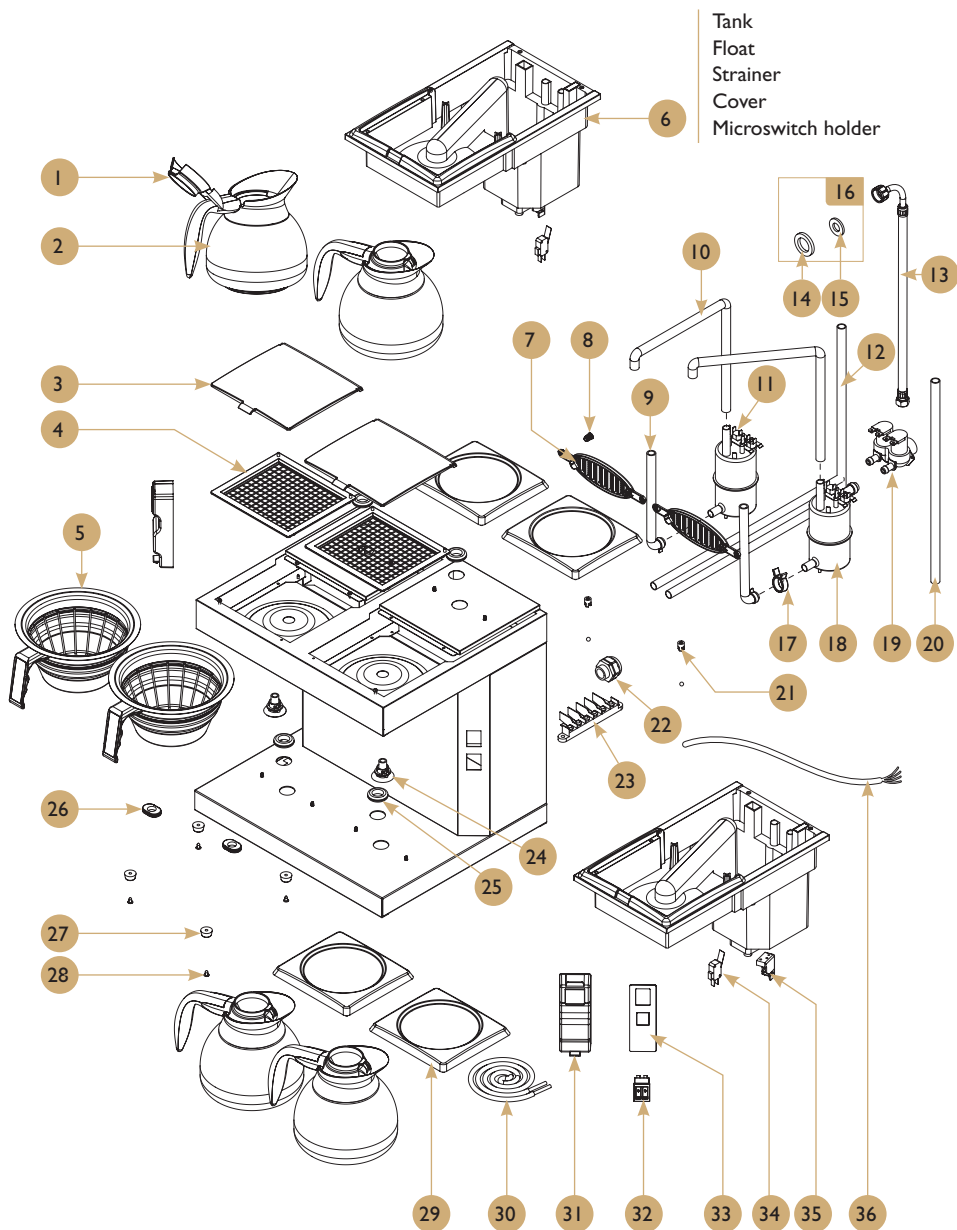

DA-4

Drawing

DA-4

Spare parts list

POS.	PCS	Part No.	Description
1	1	120433	Decanter lid
2	4	110001	Decanter CQ glass
3	2	1204012	Lid of tank original
4	2	1204013	Strainer
5	2	1102016	Brew basket 1.8L 90 mm
6	2	1204015	Water tank complete 1.8L
7	2	120422	Air inlet plastic 1.8L
8	1	1402150	Screw T20,M4X8
9	2	1031503	Silicon hose cold complete
10	2	1505041	Silicon hose hot 1.8L
11	2	160212-03	Over heating protection
12	1	150501	Silicone tube 8x12mm
13	1	1505042	Inlet hose 3/4"-1/2"
14	1	1206603	Gasket DIA23.5mm x 15mm D3mm
15	1	1206604	Gasket DIA18mm x 9mm D2mm
16	1	2760094	Gasket set for inlet hose
17	4	140339	Clip for hose 16.4mm
18	2	1205101	Brewing element 230V/2200W
19	1	120621-01	Inlet valve 0.95x2L Double
20	2	1505062	Overflow tube
21	2	1206123	Non return valve
22	1	1605651	PG complete (PG16)
23	1	160549	Connector fv122
24	2	1204016	Spray nozzle for water tank
25	6	160536	Gasket rubber NBR(Rubber TRP 30.0)
26	1	1505063	Rubber bottom TPE
27	4	120320	Rubber feet V2
28	4	1402163	Screw M4x8
29	4	120811	Warning plate 230V/95W
30	1	160101	Heat coil 95W
31	2	1031640	Electronic unit PCB Original
32	2	160802-04	Rocker switch double
33	2	1603854	Membran switch origi A
34	2	160821	Micro switch tank 1.8L
35	1	1204014	Microswitch holder
36	1	1605210	Power cable 4 x 1.5mm