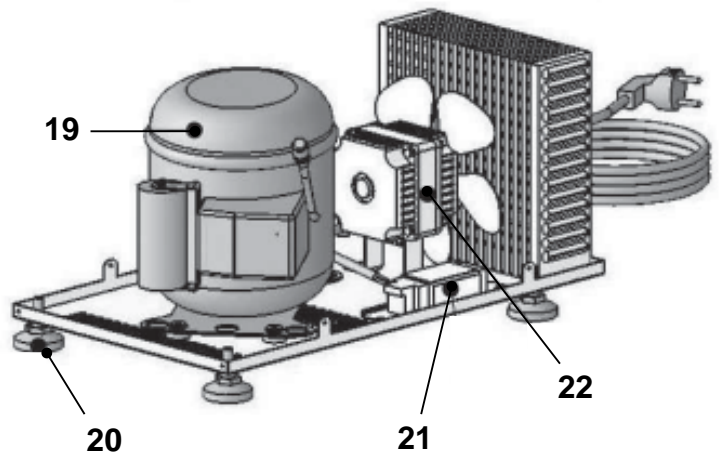

Slim Line Service Manual

SLIM LINE Juice Machine

Din återförsäljare / Your retail dealer

.....
.....

S / EN

Rev. 090914

Standard Door Assembly

Decanter Door Assembly

Pos.	Article no	Description
1	S302098	Fluorescent tube, 24 W
2	S302060	Fluorescent tube holder
3	S302009	Venturi by-pass ejector
4	S302239	Base for water valves
4	S3022401	Base for water valves inc 70mm pipe
5	S302157	Water valve 24V
6	S302038	Cover to pinch solenoid valve
7	S302008	Pinch solenoid valve
8	S302019	Push button
9	S302061	Holder for starter
10	S302025	Switch Buttons Disable
11	S302063	Starter
12	S302101	Switch Lamp On/Off
13	S121012	Elbow connector 1/8"
14	S302215	Water filter
15	S115029	Drip Tray Complete Slim Line
16	S1104588	Transformer 230V 24V 55VA
17	S1104584	Thermostat
18	S302319	Manometer
19	S302075	Compressor Electrolux GL80TB
20	S302109	Foot
21	S302059	Ballast
22	S105116	Fan motor 5W
23	S302318	Water regulator
24	S302068	Opaque Door Panel
25	S302049	Printed film door panel
26	S302069	Acryl Door Panel
27	S302041	Push button panel Slim Line
28	Q1602491	Timer Relay Decanter
29	S302309	Elbow 1/8
Not shown:		
	S302020	Cleaning brush
	S302031	Plug drip tray Slim Line
	S302092	Cleaning bottle
	S302037	Water hose
	S302278	Cable connector for pinch solenoid
	S302005	Venturi by-pass ejector
	S302004	Venturi ejector