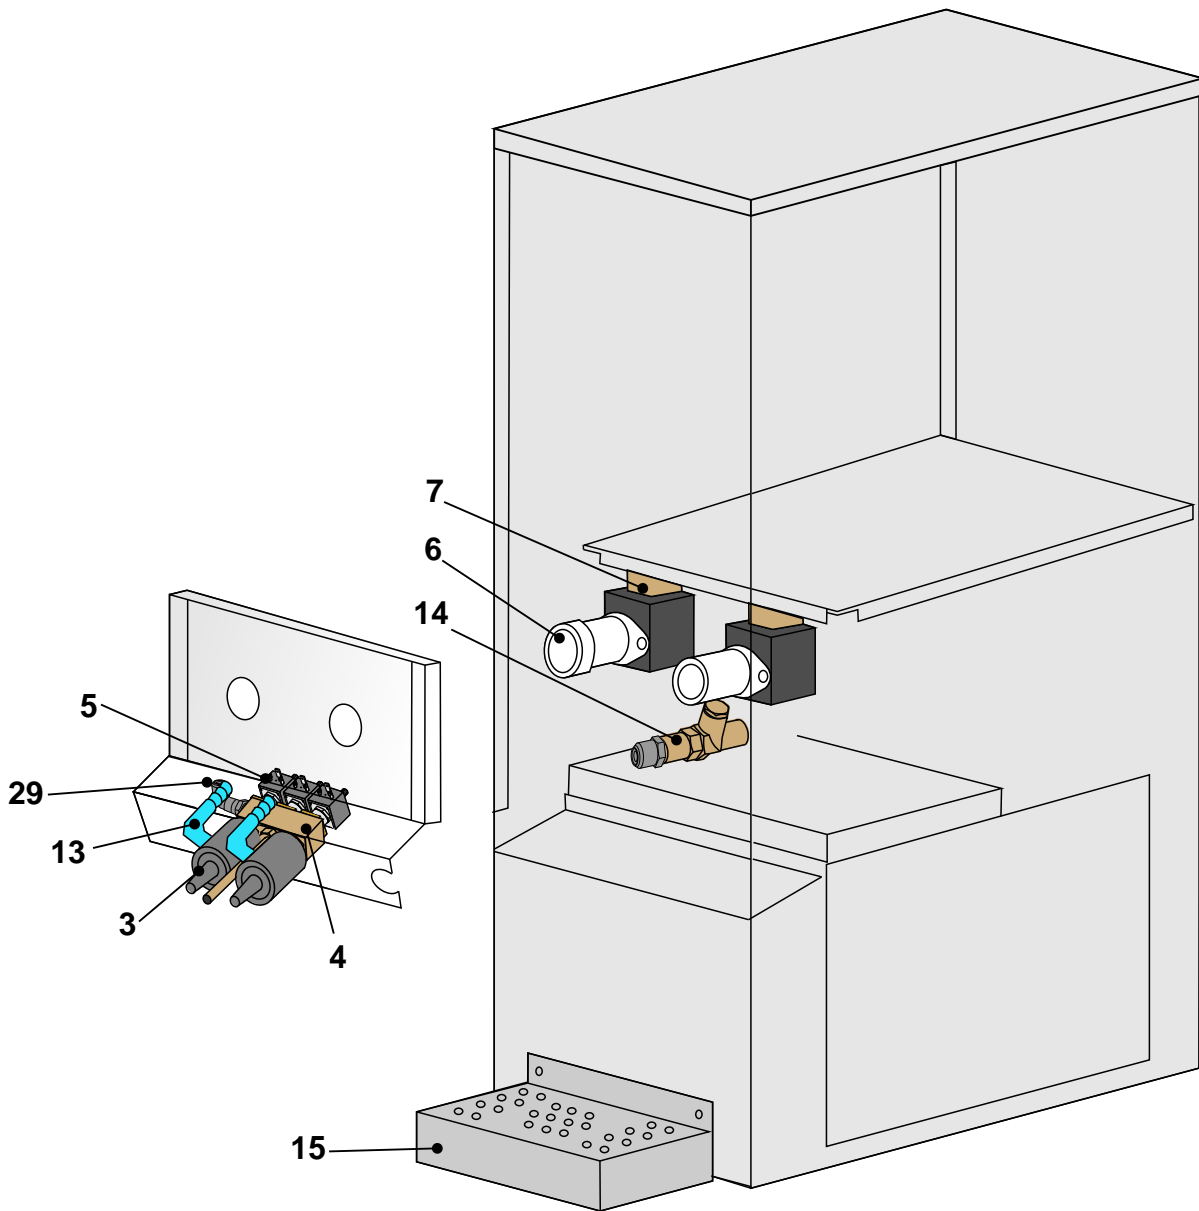

Slim Line Service Manual

SLIM LINE Juice Machine

Din återförsäljare / Your retail dealer

.....
.....

S / EN

Rev. 090914

Standard Door Assembly

Decanter Door Assembly

Pos.	Article no	Description
1	S302098	Fluorescent tube, 24 W
2	S302060	Fluorescent tube holder
3	S302009	Venturi by-pass ejector
4	S302239	Base for water valves
4	S3022401	Base for water valves inc 70mm pipe
5	S302157	Water valve 24V
6	S302038	Cover to pinch solenoid valve
7	S302008	Pinch solenoid valve
8	S302019	Push button
9	S302061	Holder for starter
10	S302025	Switch Buttons Disable
11	S302063	Starter
12	S302101	Switch Lamp On/Off
13	S121012	Elbow connector 1/8"
14	S302215	Water filter
15	S115029	Drip Tray Complete Slim Line
16	S1104588	Transformer 230V 24V 55VA
17	S1104584	Thermostat
18	S302319	Manometer
19	S302075	Compressor Electrolux GL80TB
20	S302109	Foot
21	S302059	Ballast
22	S105116	Fan motor 5W
23	S302318	Water regulator
24	S302068	Opaque Door Panel
25	S302049	Printed film door panel
26	S302069	Acryl Door Panel
27	S302041	Push button panel Slim Line
28	Q1602491	Timer Relay Decanter
29	S302309	Elbow 1/8
Not shown:		
	S302020	Cleaning brush
	S302031	Plug drip tray Slim Line
	S302092	Cleaning bottle
	S302037	Water hose
	S302278	Cable connector for pinch solenoid
	S302005	Venturi by-pass ejector
	S302004	Venturi ejector