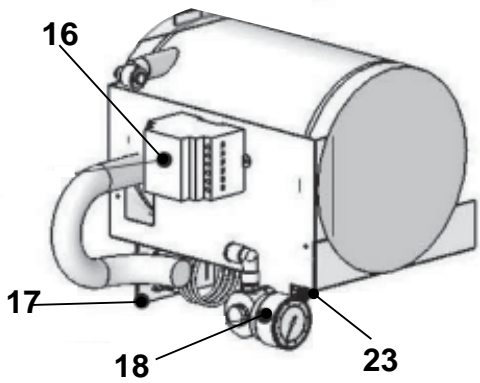

Slim Line Service Manual

SLIM LINE Juice Machine

Din återförsäljare / Your retail dealer

.....
.....

S / EN

Rev. 090914

Standard Door Assembly

Decanter Door Assembly

Pos.	Article no	Description
1	S302098	Fluorescent tube, 24 W
2	S302060	Fluorescent tube holder
3	S302009	Venturi by-pass ejector
4	S302239	Base for water valves
4	S3022401	Base for water valves inc 70mm pipe
5	S302157	Water valve 24V
6	S302038	Cover to pinch solenoid valve
7	S302008	Pinch solenoid valve
8	S302019	Push button
9	S302061	Holder for starter
10	S302025	Switch Buttons Disable
11	S302063	Starter
12	S302101	Switch Lamp On/Off
13	S121012	Elbow connector 1/8"
14	S302215	Water filter
15	S115029	Drip Tray Complete Slim Line
16	S1104588	Transformer 230V 24V 55VA
17	S1104584	Thermostat
18	S302319	Manometer
19	S302075	Compressor Electrolux GL80TB
20	S302109	Foot
21	S302059	Ballast
22	S105116	Fan motor 5W
23	S302318	Water regulator
24	S302068	Opaque Door Panel
25	S302049	Printed film door panel
26	S302069	Acryl Door Panel
27	S302041	Push button panel Slim Line
28	Q1602491	Timer Relay Decanter
29	S302309	Elbow 1/8
Not shown:		
	S302020	Cleaning brush
	S302031	Plug drip tray Slim Line
	S302092	Cleaning bottle
	S302037	Water hose
	S302278	Cable connector for pinch solenoid
	S302005	Venturi by-pass ejector
	S302004	Venturi ejector