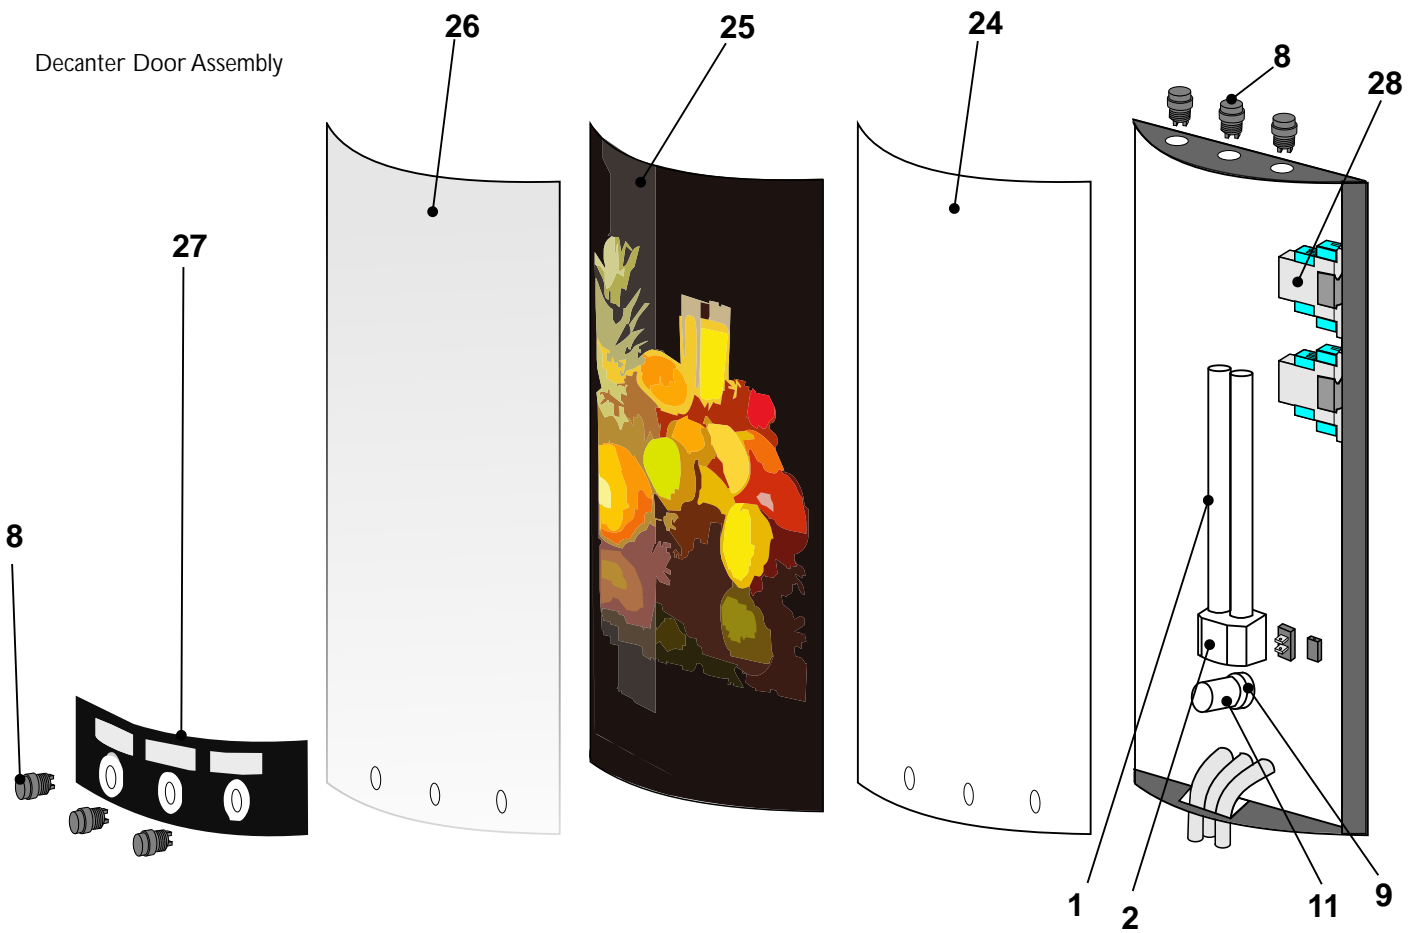

Slim Line Service Manual

SLIM LINE Juice Machine

Din återförsäljare / Your retail dealer

.....
.....

S / EN

Rev. 090914

Standard Door Assembly

Decanter Door Assembly

Pos.	Article no	Description
1	S302098	Fluorescent tube, 24 W
2	S302060	Fluorescent tube holder
3	S302009	Venturi by-pass ejector
4	S302239	Base for water valves
4	S3022401	Base for water valves inc 70mm pipe
5	S302157	Water valve 24V
6	S302038	Cover to pinch solenoid valve
7	S302008	Pinch solenoid valve
8	S302019	Push button
9	S302061	Holder for starter
10	S302025	Switch Buttons Disable
11	S302063	Starter
12	S302101	Switch Lamp On/Off
13	S121012	Elbow connector 1/8"
14	S302215	Water filter
15	S115029	Drip Tray Complete Slim Line
16	S1104588	Transformer 230V 24V 55VA
17	S1104584	Thermostat
18	S302319	Manometer
19	S302075	Compressor Electrolux GL80TB
20	S302109	Foot
21	S302059	Ballast
22	S105116	Fan motor 5W
23	S302318	Water regulator
24	S302068	Opaque Door Panel
25	S302049	Printed film door panel
26	S302069	Acryl Door Panel
27	S302041	Push button panel Slim Line
28	Q1602491	Timer Relay Decanter
29	S302309	Elbow 1/8
Not shown:		
	S302020	Cleaning brush
	S302031	Plug drip tray Slim Line
	S302092	Cleaning bottle
	S302037	Water hose
	S302278	Cable connector for pinch solenoid
	S302005	Venturi by-pass ejector
	S302004	Venturi ejector