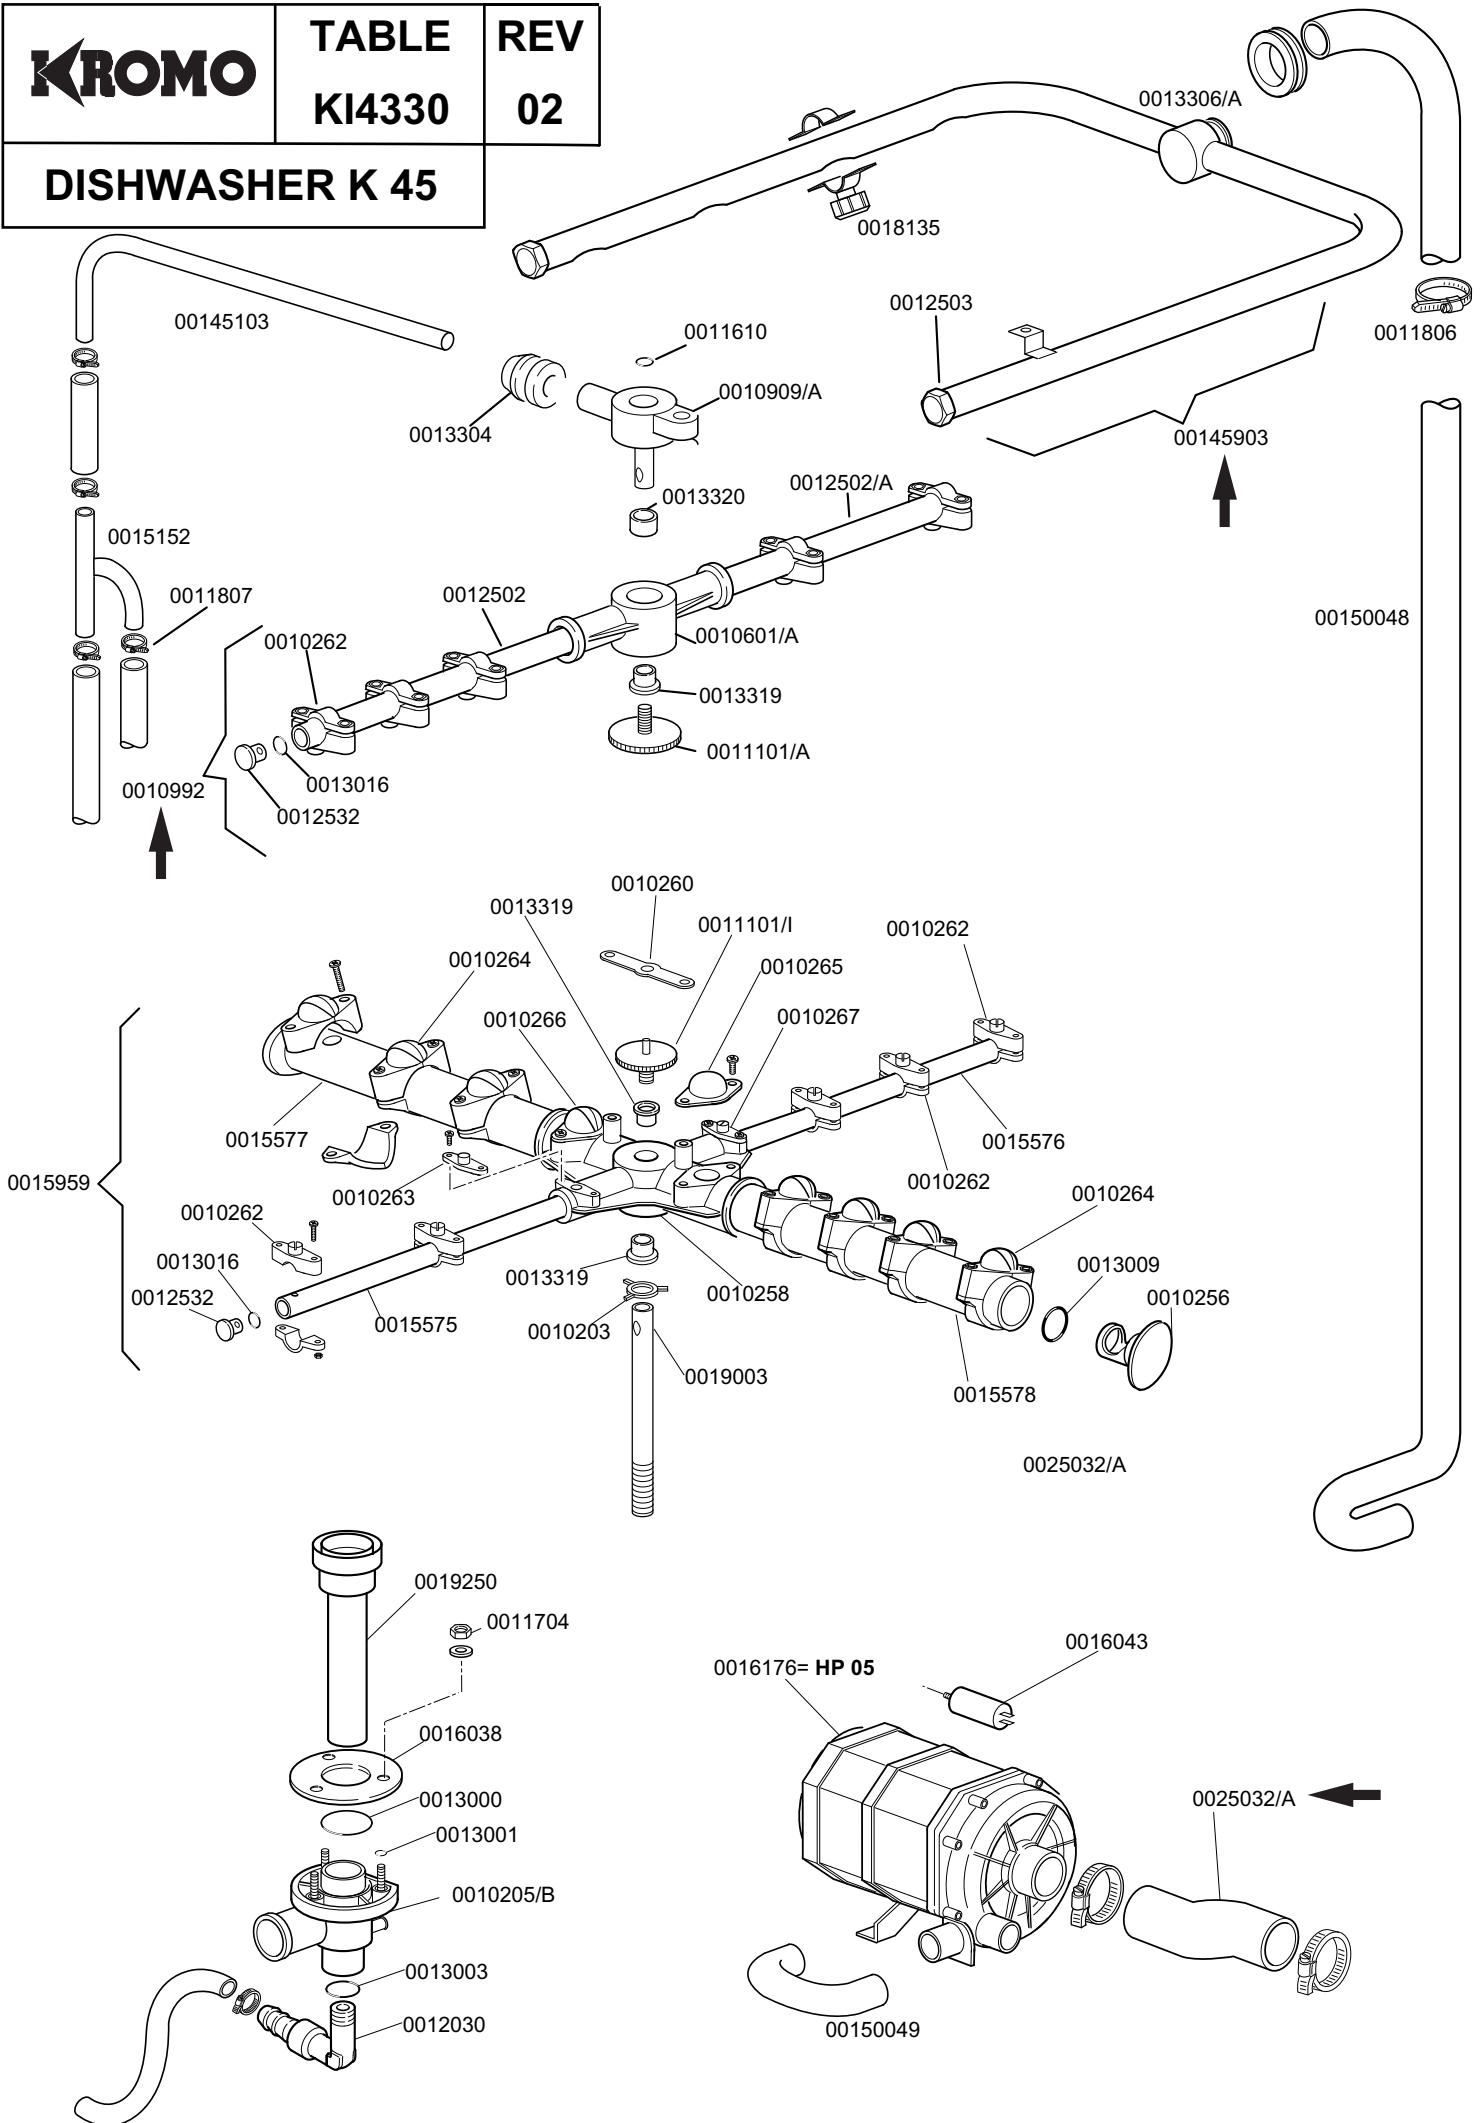

KROMO

**TABLE
KI4330**

**REV
02**

DISHWASHER K 45