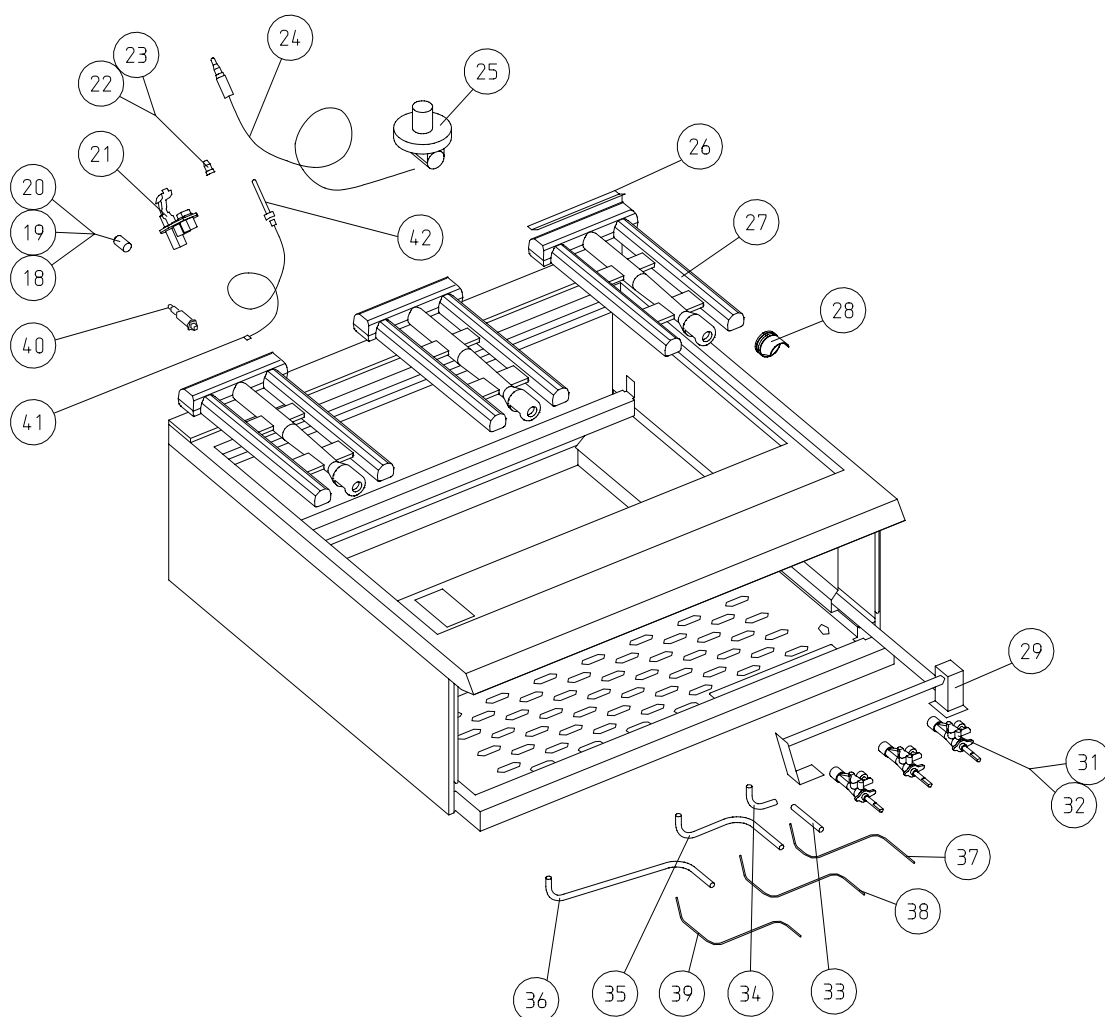

G2923 Chargrill

Controls

Item	Spares No	Description
18.	535830012	Burner injector (natural gas)
19.	535820020	Injector holder (propane gas)
20.	535830013	Amal jet (propane gas)
21.	535820022	Pilot burner
22.	535820023	Pilot jet (natural gas)
23.	535820024	Pilot jet (propane gas)
24.	535820025	Thermocouple
25.	535820026	Gas governor (natural gas)
26.	535950004	Burner shield
27.	535950005	Burner
28.	535820028	Burner aeration shroud
29.	535960012	Float rail assembly

Item	Spares No	Description
30.	535820030	Pressure test nipple (not shown)
31.	535820031	Gas control valve (natural gas)
32.	535820032	Gas control valve (propane gas)
33.	535820033	RH burner pipe (tap to elbow)
34.	535960013	RH burner pipe (elbow to burner)
35.	535960014	Centre burner pipe
36.	535960015	LH burner pipe
37.	535960016	RH pilot pipe
38.	535960017	Centre pilot pipe
39.	535960018	LH pilot pipe
40.	535950020	Spark Igniter
41.	535950021	Electrode lead (sp. ign. only)
42.	535950022	Pilot electrode (sp. ign. only)