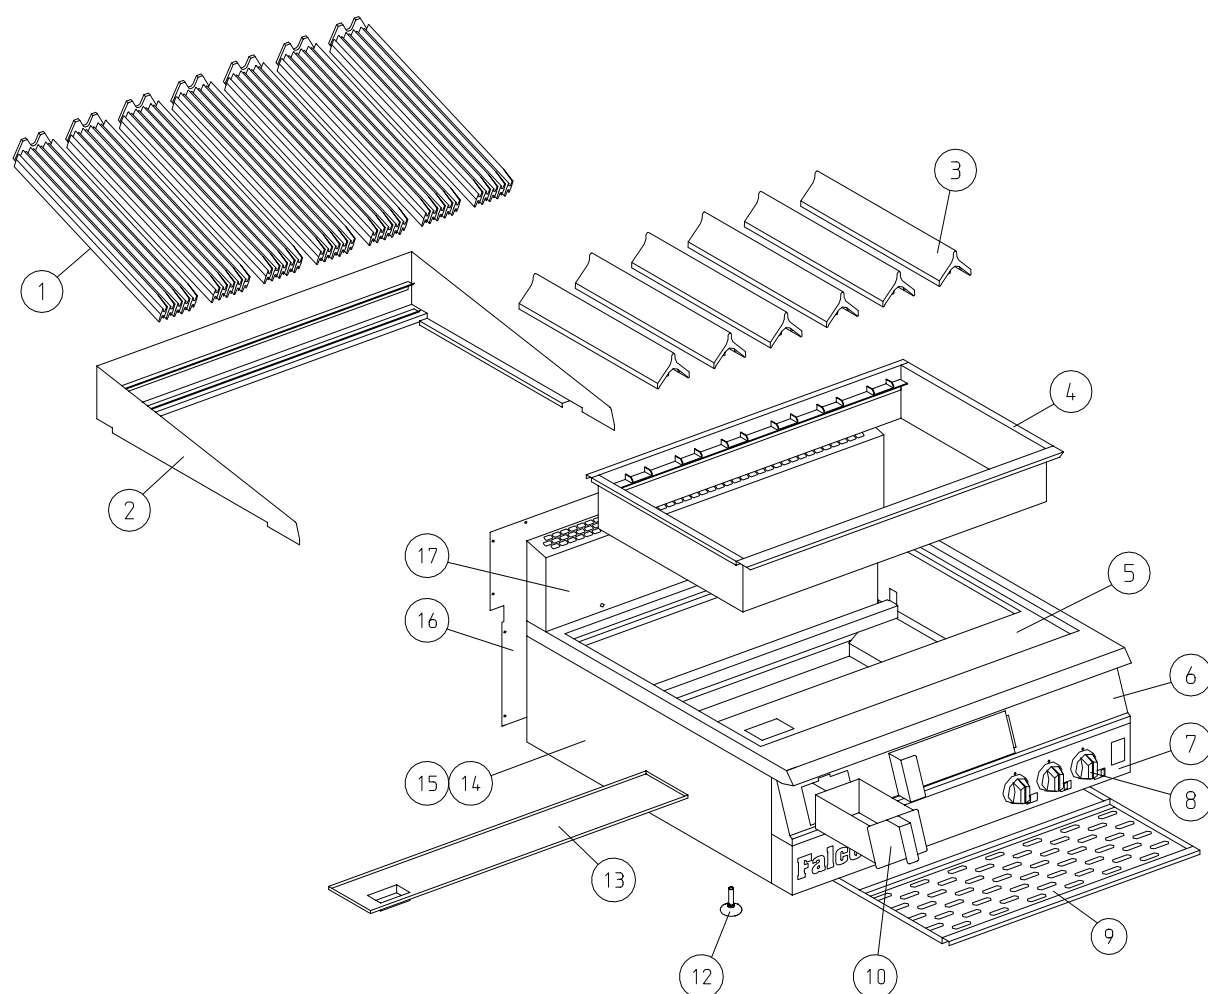

# Fitments

Item	Spares No	Description
1.	535950000	Branding grid
2.	535830001	Splash guard assembly
3.	535950001	Burner Radiant
4.	535960000	Hearth assembly
5.	535830005	Hob assembly
6.	535830006	Upper front facia assembly
7.	535830007	Lower front facia
8.	535820009	Control knob

Item	Spares No	Description
9.	535960001	Drip tray
10.	535820011	Fat jug assembly
11.	535820012	Magnetic door catch (not shown)
12.	535820013	Adjustable foot
13.	535830009	Spill tray
14.	535820015	Outer side panel - LH
15.	535820016	Outer side panel - RH
16.	535830010	Outer back panel
17.	535830011	Flue panel