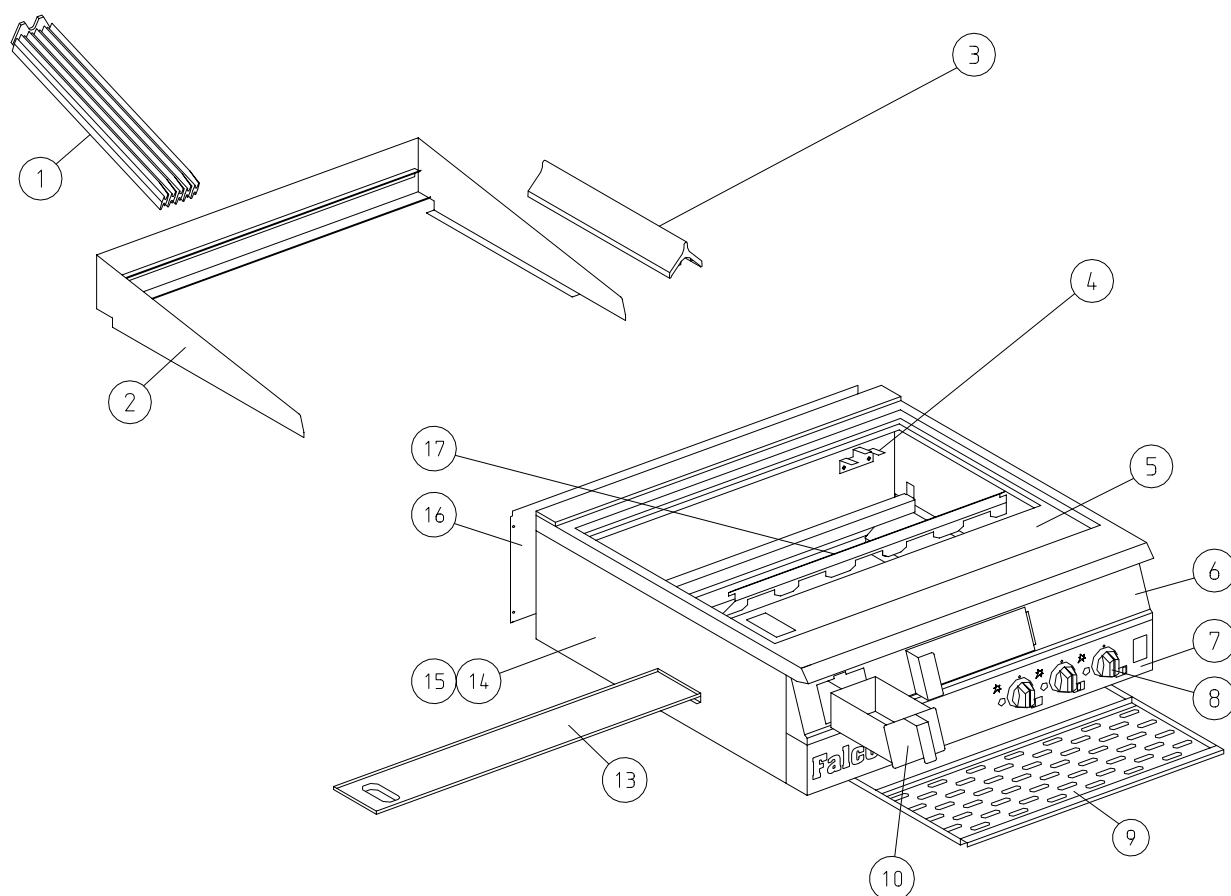

G2923 Chargrill

Fitments

Item	Spares No	Description
1.	535950000	Branding grid
2.	535960005	Splash guard assembly
3.	535950001	Burner Baffle
4.	535970009	Baffle support angle
5.	535960006	Hob assembly
6.	535960007	Upper front facia assembly
7.	535960020	Lower front facia (sp. ign.)
7.	535960020	Lower front facia (man. ign.)
8.	535820009	Control knob

Item	Spares No	Description
9.	535960008	Drip tray
10.	535950025	Fat jug assembly
11.	535820012	Magnetic door catch (not shown)
12.	535820013	Adjustable foot
13.	535960009	Spill tray
14.	535820015	Outer side panel - LH
15.	535820016	Outer side panel - RH
16.	535960010	Outer back panel
17.	535960011	Brander support angle