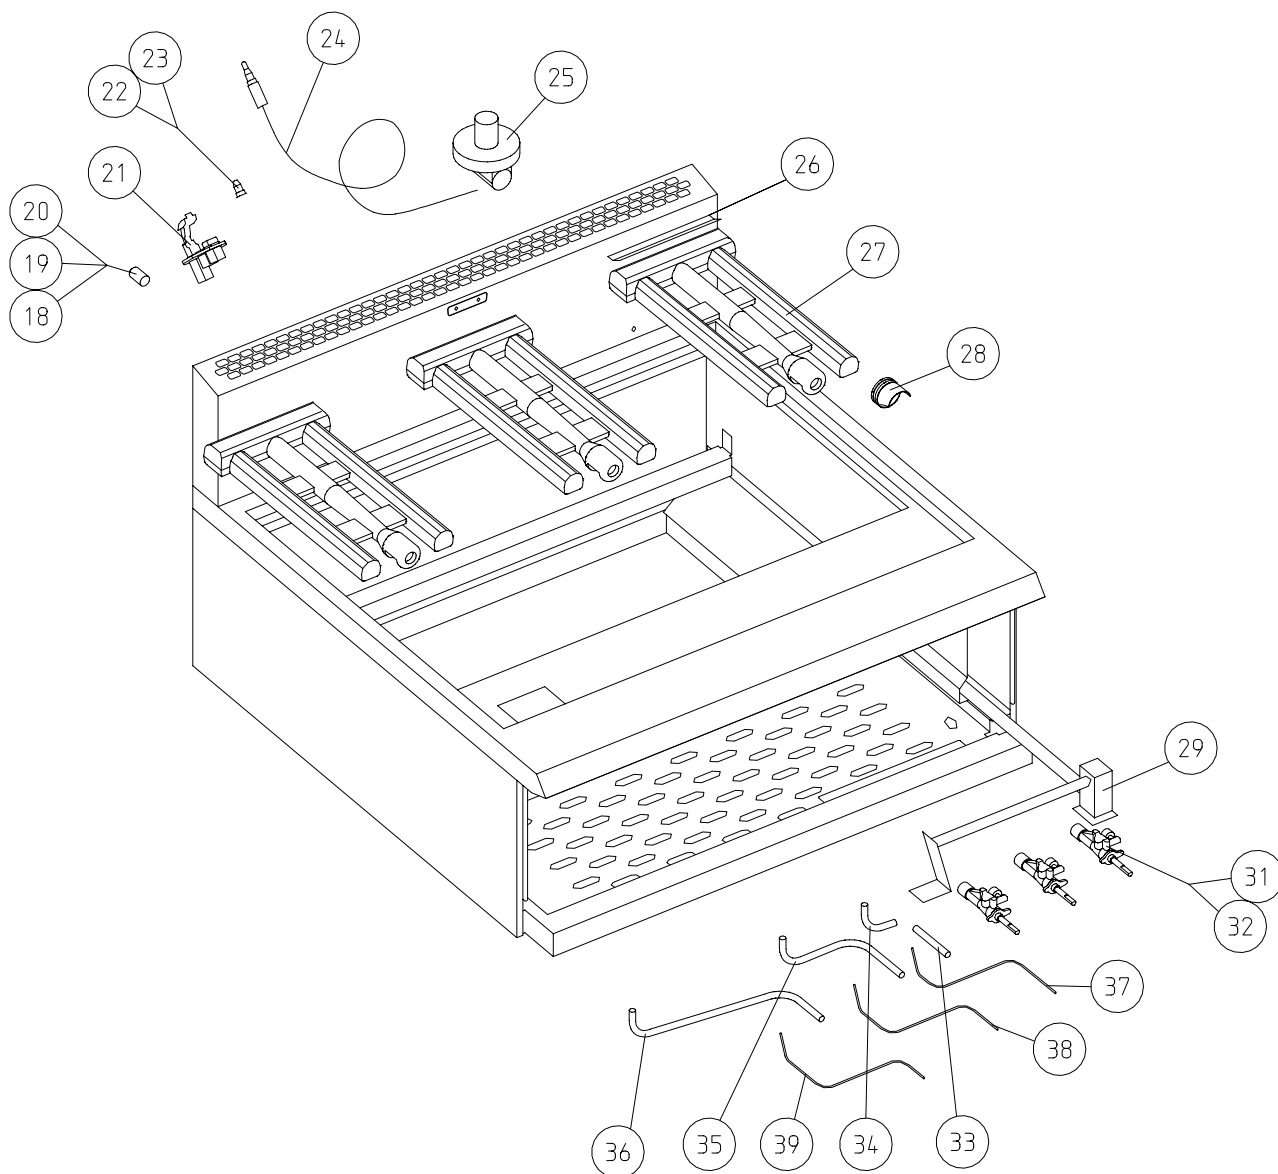

# Fitments

Item	Spares No	Description
1.	535950000	Branding grid
2.	535830001	Splash guard assembly
3.	535950001	Burner Radiant
4.	535960000	Hearth assembly
5.	535830005	Hob assembly
6.	535830006	Upper front facia assembly
7.	535830007	Lower front facia
8.	535820009	Control knob

Item	Spares No	Description
9.	535960001	Drip tray
10.	535820011	Fat jug assembly
11.	535820012	Magnetic door catch (not shown)
12.	535820013	Adjustable foot
13.	535830009	Spill tray
14.	535820015	Outer side panel - LH
15.	535820016	Outer side panel - RH
16.	535830010	Outer back panel
17.	535830011	Flue panel

# Controls

Item	Spares No	Description
18.	535830012	Burner injector (natural gas)
19.	535820020	Injector holder (propane gas)
20.	535830013	Amal jet (propane gas)
21.	535820022	Pilot burner
22.	535820023	Pilot jet (natural gas)
23.	535820024	Pilot jet (propane gas)
24.	535820025	Thermocouple
25.	535820026	Gas governor (natural gas)
26.	535950004	Burner shield
27.	535950005	Burner

Item	Spares No	Description
28.	535820028	Burner aeration shroud
29.	535830014	Float rail assembly
30.	535820030	Pressure test nipple (not shown)
31.	535820031	Gas control valve (natural gas)
32.	535820032	Gas control valve (propane gas)
33.	535820033	RH burner pipe (tap to elbow)
34.	535830015	RH burner pipe (elbow to burner)
35.	535830016	Centre burner pipe
36.	535830017	LH burner pipe
37.	535830018	RH pilot pipe
38.	535830019	Centre pilot pipe
39.	535830020	LH pilot pipe