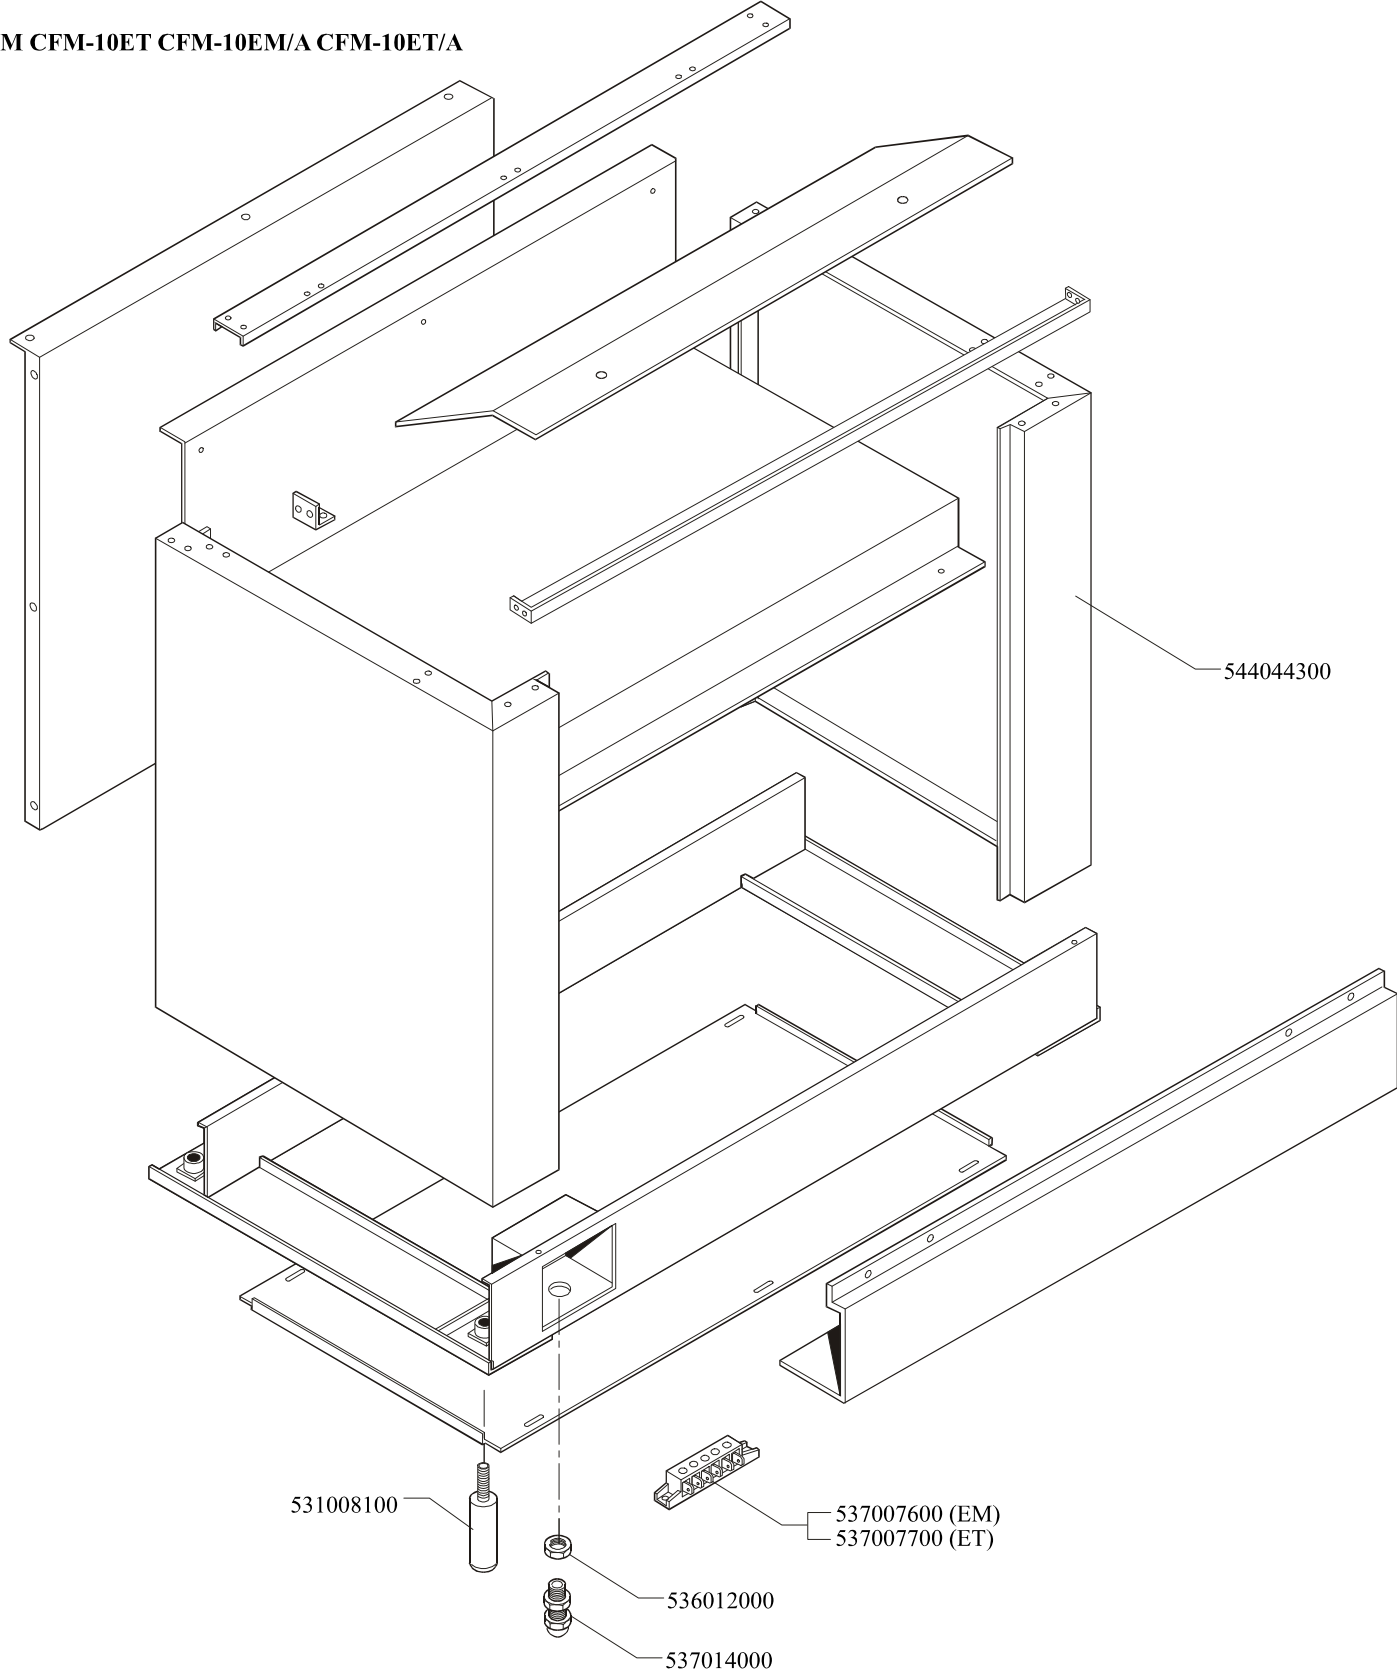

CFM-10EM CFM-10ET CFM-10EM/A CFM-10ET/A