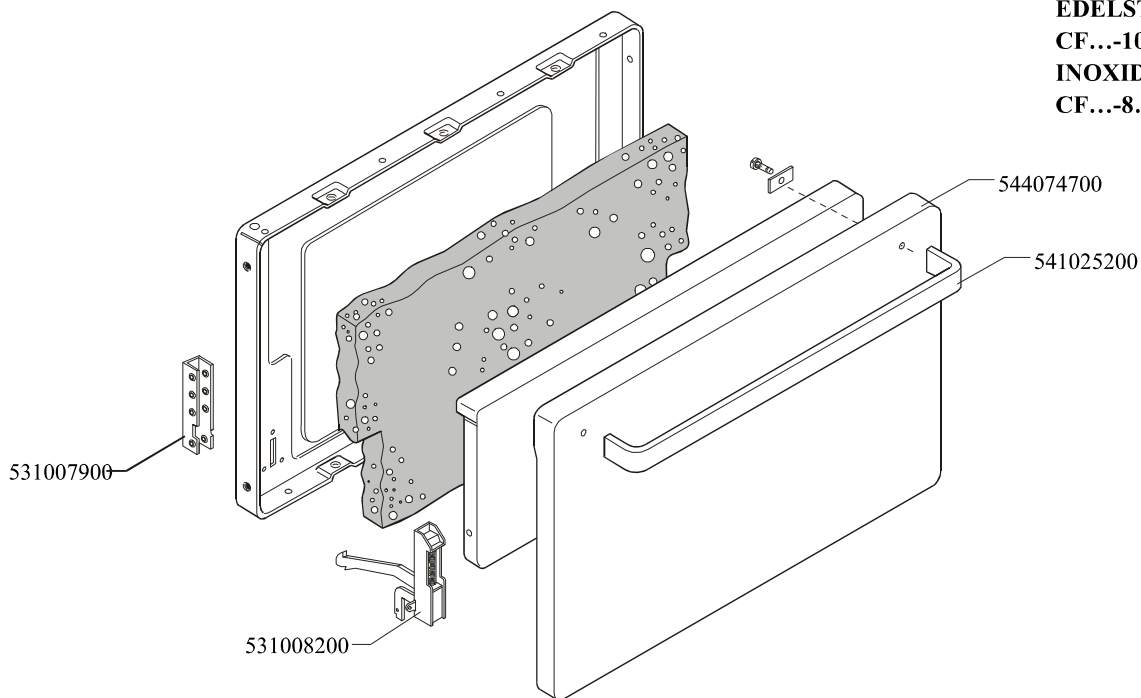

531009600

Page	Pos	Code	Description
001		544044300	SIDE 1000 RANGE
001		536012000	HEXAGONAL LOCK NUT PG-21
001		537014000	CABLE SECURING CLAMP PG-21
001		531008100	ADJUSTABLE LEG H9 CHROME
002		541027000	NEUTRAL SPACER 1000
002		537002200	ELECTRICAL PLATE D.180 W1500 V230
002		537002100	ELECTRICAL PLATE D.145 W1000 V230
002		537002300	ELECTRICAL PLATE D.220 W2000 V230
002		544216400	UPPER PLATE CF-10E/A (OLD MOD.)
002		544083100	CONTROL PANEL FOR RANGE CFM-10ET
002		537000300	COMMUTATOR 7 POSITIONS S.49 16A
002		536002100	KNOB 7 POSITIONS SNACK
002		537014100	WHITE WARNING LIGHT 250V
003		537006800	FAN 240V CF-62
003		537019100	THERMOSTAT FOR MULTIFUNCTION OVEN
003		539018800	INDEX FOR OVEN KNOB
003		539023800	SIGN PLATE FOR OVEN TIMER
003		539023900	SIGN PLATE FOR OVEN TEMPERATURE
003		539024000	SIGN PLATE FOR OVEN SELECTOR
003		537019300	TIMER FOR MULTIFUNCTION OVEN
003		539023400	ADHESIVE GRADUATED DISC F.KNOB
003		539023500	ADHESIVE GRAD.DISC *E.MULTIF.TERM.
003		539023300	ADHESIVE GRADUATED DISC FOR KNOB
003		536013800	KNOB D.70 BLACK 6*5 WITH SPRING
003		537014100	WHITE WARNING LIGHT 250V
003		537014200	GREEN WARNING LIGHT 250V
003		537019200	SELECTOR FOR MULTIFUNCTION OVEN
003		537006200	UPPER OVEN HEATING EL.1000+2000W
003		537006300	LOWER OVEN HEATING EL.W1750 230CF8/
003		537005400	OVEN BULB 15W 300°C
003		537007900	OVEN BULB-SOCKET
003		534009100	GRILL PROTECTION CF-8/10
003		536011300	OVEN GASKET CF-8/10
003		531006700	OVEN GRID FOR CF-8/10
003		537005300	MOTOR FOR SPIT CF-8/10
003		534002200	OVEN DRIPPING-PAN CF-8/10
003		531013600	SIDE GRID FOR MAXI/VENTILATED OVEN
004		531012700	STAINLESS STEEL OVEN DOOR CF-8/10
004		531007900	STAINLESS STEEL DOOR WHEEL HOLDER
004		531008200	STAINLESS STEEL DOOR HINGE CF-8/10
004		544074700	STAINLESS STEEL OVEN DOOR PANEL
004		541025200	STAINLESS STEEL OVEN DOOR HANDLE
004		531009600	COMPLETE GLASS OVEN DOOR
004		531012400	GLASS DOOR WHEEL HOLDER CF-8/10
004		531007300	GLASS DOOR HINGE CF-8/10
004		536007100	INTERNAL GLASS OVEN DOOR CF-8/10
004		536007000	EXTERNAL GLASS OVEN DOOR CF8/10