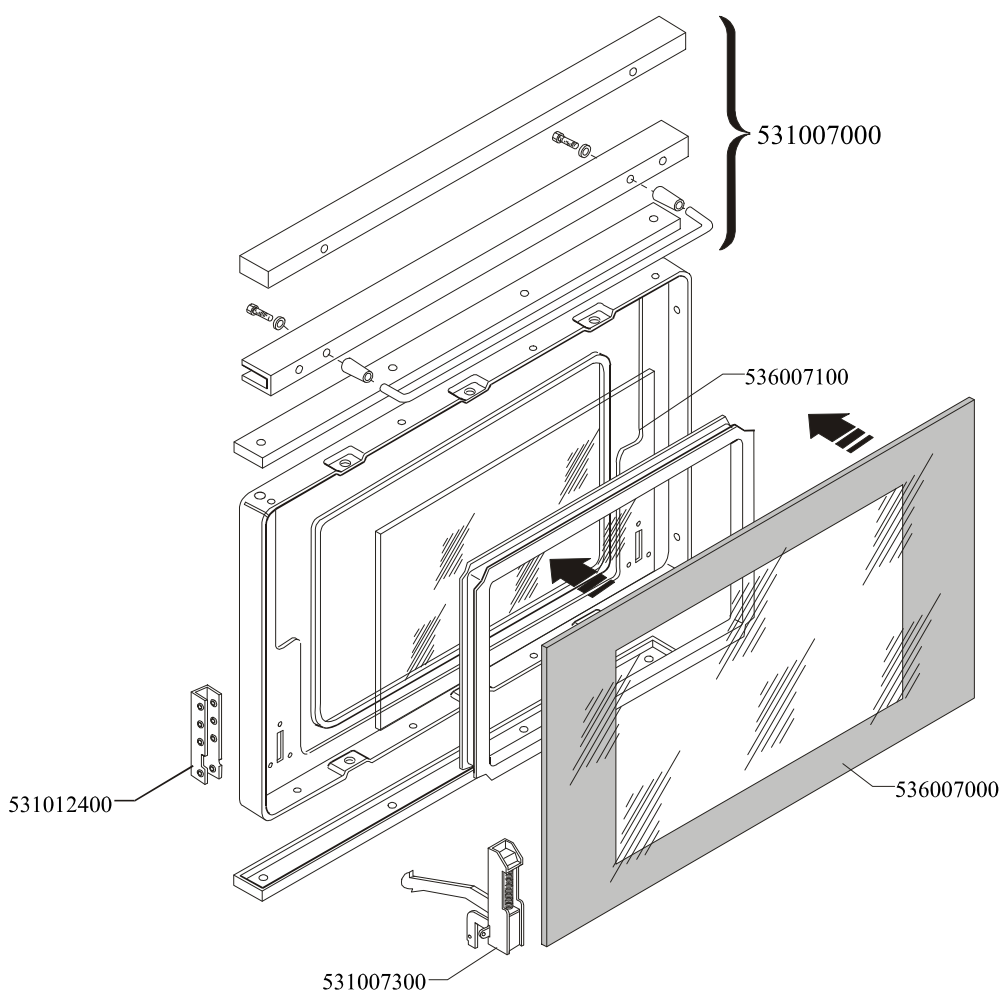

531009600

Page	Pos	Code	Description
001		544044300	SIDE 1000 RANGE
001		536012000	HEXAGONAL LOCK NUT PG-21
001		537014000	CABLE SECURING CLAMP PG-21
001		531008100	ADJUSTABLE LEG H9 CHROME
002		541027000	NEUTRAL SPACER 1000
002		537002200	ELECTRICAL PLATE D.180 W1500 V230
002		537002100	ELECTRICAL PLATE D.145 W1000 V230
002		537002300	ELECTRICAL PLATE D.220 W2000 V230
002		544216400	UPPER PLATE CF-10E/A (OLD MOD.)
002		544083100	CONTROL PANEL FOR RANGE CFM-10ET
002		537000300	COMMUTATOR 7 POSITIONS S.49 16A
002		536002100	KNOB 7 POSITIONS SNACK
002		537014100	WHITE WARNING LIGHT 250V
003		537006800	FAN 240V CF-62
003		537019100	THERMOSTAT FOR MULTIFUNCTION OVEN
003		539018800	INDEX FOR OVEN KNOB
003		539023800	SIGN PLATE FOR OVEN TIMER
003		539023900	SIGN PLATE FOR OVEN TEMPERATURE
003		539024000	SIGN PLATE FOR OVEN SELECTOR
003		537019300	TIMER FOR MULTIFUNCTION OVEN
003		539023400	ADHESIVE GRADUATED DISC F.KNOB
003		539023500	ADHESIVE GRAD.DISC *E.MULTIF.TERM.
003		539023300	ADHESIVE GRADUATED DISC FOR KNOB
003		536013800	KNOB D.70 BLACK 6*5 WITH SPRING
003		537014100	WHITE WARNING LIGHT 250V
003		537014200	GREEN WARNING LIGHT 250V
003		537019200	SELECTOR FOR MULTIFUNCTION OVEN
003		537006200	UPPER OVEN HEATING EL.1000+2000W
003		537006300	LOWER OVEN HEATING EL.W1750 230CF8/
003		537005400	OVEN BULB 15W 300°C
003		537007900	OVEN BULB-SOCKET
003		534009100	GRILL PROTECTION CF-8/10
003		536011300	OVEN GASKET CF-8/10
003		531006700	OVEN GRID FOR CF-8/10
003		537005300	MOTOR FOR SPIT CF-8/10
003		534002200	OVEN DRIPPING-PAN CF-8/10
003		531013600	SIDE GRID FOR MAXI/VENTILATED OVEN
004		531012700	STAINLESS STEEL OVEN DOOR CF-8/10
004		531007900	STAINLESS STEEL DOOR WHEEL HOLDER
004		531008200	STAINLESS STEEL DOOR HINGE CF-8/10
004		544074700	STAINLESS STEEL OVEN DOOR PANEL
004		541025200	STAINLESS STEEL OVEN DOOR HANDLE
004		531009600	COMPLETE GLASS OVEN DOOR
004		531012400	GLASS DOOR WHEEL HOLDER CF-8/10
004		531007300	GLASS DOOR HINGE CF-8/10
004		536007100	INTERNAL GLASS OVEN DOOR CF-8/10
004		536007000	EXTERNAL GLASS OVEN DOOR CF8/10