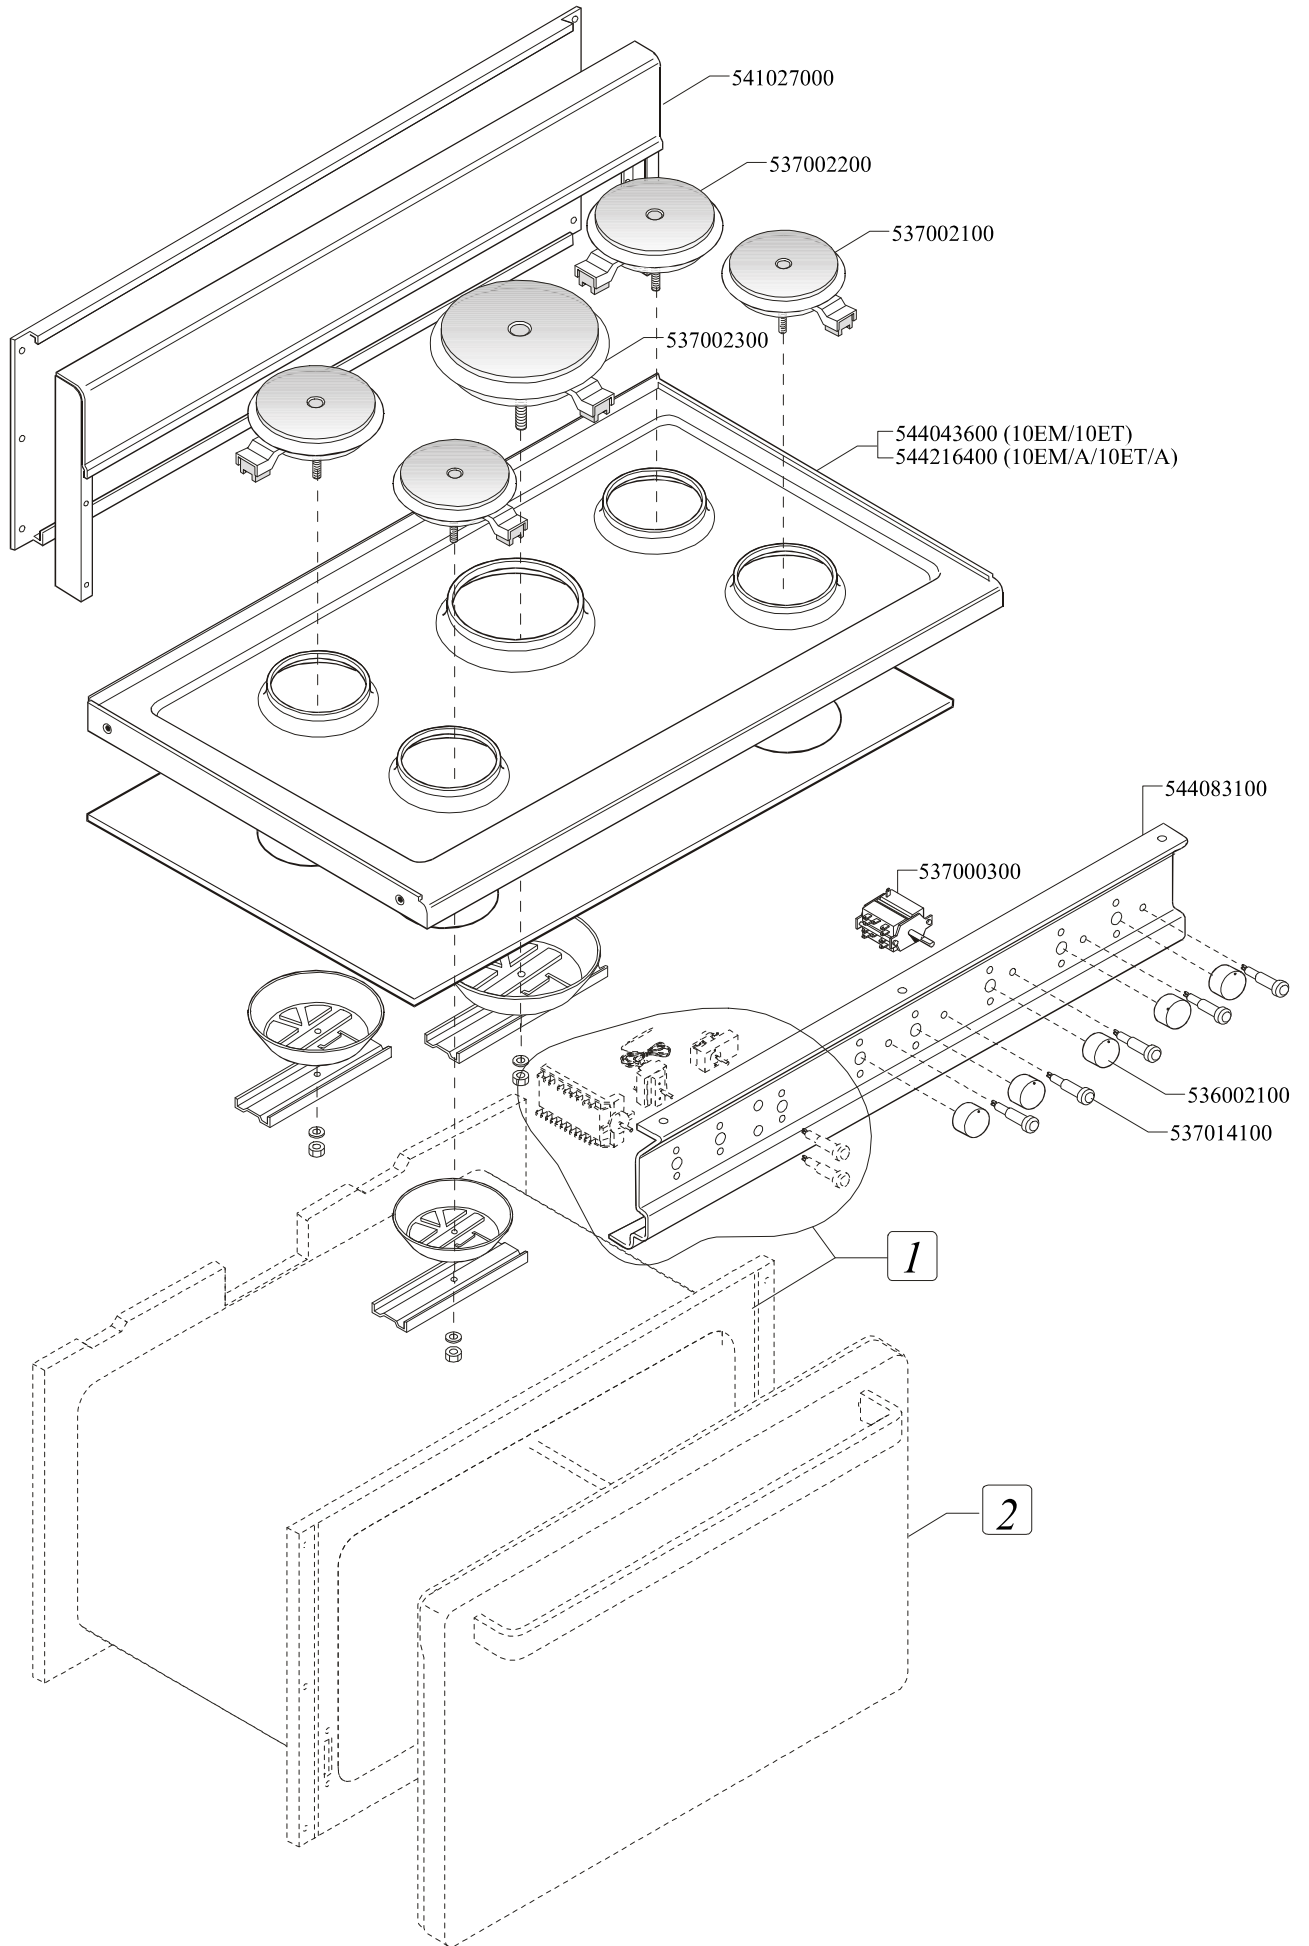

CFM-10EM CFM-10ET CFM-10EM/A CFM-10ET/A