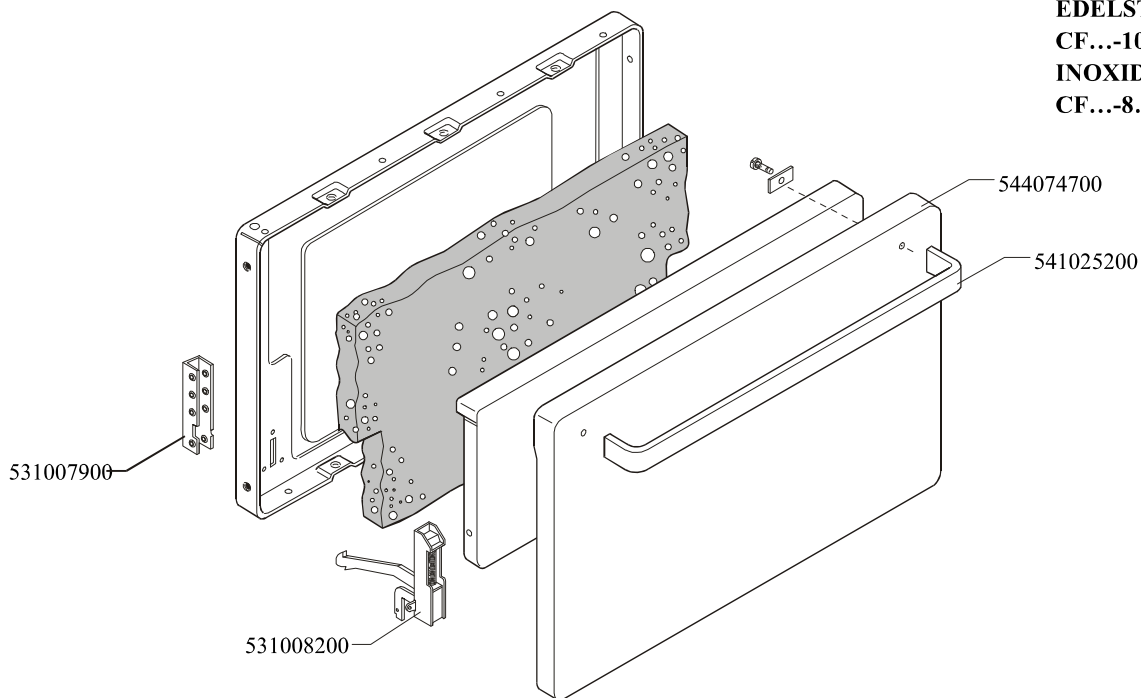

531009600

Page	Pos	Code	Description
001		544044300	SIDE 1000 RANGE
001		537007600	TERMINAL BLOCK SINGLEPHASE 40A
001		536012000	HEXAGONAL LOCK NUT PG-21
001		537014000	CABLE SECURING CLAMP PG-21
001		531008100	ADJUSTABLE LEG H9 CHROME
002		541027000	NEUTRAL SPACER 1000
002		537002200	ELECTRICAL PLATE D.180 W1500 V230
002		537002100	ELECTRICAL PLATE D.145 W1000 V230
002		537002300	ELECTRICAL PLATE D.220 W2000 V230
002		544043600	UPPER PLATE CF-10E
002		544083100	CONTROL PANEL FOR RANGE CFM-10ET
002		537000300	COMMUTATOR 7 POSITIONS S.49 16A
002		536002100	KNOB 7 POSITIONS SNACK
002		537014100	WHITE WARNING LIGHT 250V
003		537006800	FAN 240V CF-62
003		537019100	THERMOSTAT FOR MULTIFUNCTION OVEN
003		539018800	INDEX FOR OVEN KNOB
003		539023800	SIGN PLATE FOR OVEN TIMER
003		539023900	SIGN PLATE FOR OVEN TEMPERATURE
003		539024000	SIGN PLATE FOR OVEN SELECTOR
003		537019300	TIMER FOR MULTIFUNCTION OVEN
003		539023400	ADHESIVE GRADUATED DISC F.KNOB
003		539023500	ADHESIVE GRAD.DISC *E.MULTIF.TERM.
003		539023300	ADHESIVE GRADUATED DISC FOR KNOB
003		536013800	KNOB D.70 BLACK 6*5 WITH SPRING
003		537014100	WHITE WARNING LIGHT 250V
003		537014200	GREEN WARNING LIGHT 250V
003		537019200	SELECTOR FOR MULTIFUNCTION OVEN
003		537006200	UPPER OVEN HEATING EL.1000+2000W
003		537006300	LOWER OVEN HEATING EL.W1750 230CF8/
003		537005400	OVEN BULB 15W 300°C
003		537007900	OVEN BULB-SOCKET
003		534009100	GRILL PROTECTION CF-8/10
003		536011300	OVEN GASKET CF-8/10
003		531006700	OVEN GRID FOR CF-8/10
003		537005300	MOTOR FOR SPIT CF-8/10
003		534002200	OVEN DRIPPING-PAN CF-8/10
003		531013600	SIDE GRID FOR MAXI/VENTILATED OVEN
004		531012700	STAINLESS STEEL OVEN DOOR CF-8/10
004		531007900	STAINLESS STEEL DOOR WHEEL HOLDER
004		531008200	STAINLESS STEEL DOOR HINGE CF-8/10
004		544074700	STAINLESS STEEL OVEN DOOR PANEL
004		541025200	STAINLESS STEEL OVEN DOOR HANDLE
004		531009600	COMPLETE GLASS OVEN DOOR
004		531012400	GLASS DOOR WHEEL HOLDER CF-8/10
004		531007300	GLASS DOOR HINGE CF-8/10
004		536007100	INTERNAL GLASS OVEN DOOR CF-8/10
004		536007000	EXTERNAL GLASS OVEN DOOR CF8/10