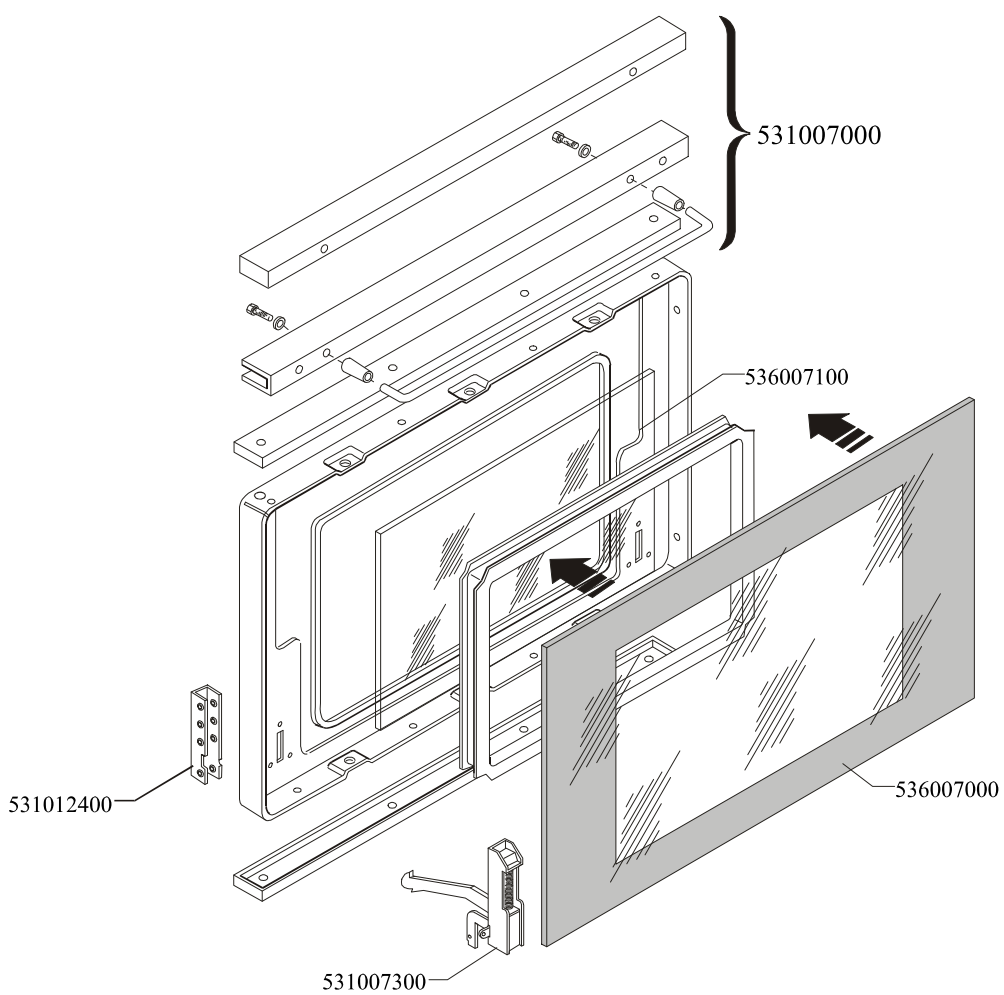

531009600

Page	Pos	Code	Description
001		544044300	SIDE 1000 RANGE
001		537007600	TERMINAL BLOCK SINGLEPHASE 40A
001		536012000	HEXAGONAL LOCK NUT PG-21
001		537014000	CABLE SECURING CLAMP PG-21
001		531008100	ADJUSTABLE LEG H9 CHROME
002		541027000	NEUTRAL SPACER 1000
002		537002200	ELECTRICAL PLATE D.180 W1500 V230
002		537002100	ELECTRICAL PLATE D.145 W1000 V230
002		537002300	ELECTRICAL PLATE D.220 W2000 V230
002		544043600	UPPER PLATE CF-10E
002		544083100	CONTROL PANEL FOR RANGE CFM-10ET
002		537000300	COMMUTATOR 7 POSITIONS S.49 16A
002		536002100	KNOB 7 POSITIONS SNACK
002		537014100	WHITE WARNING LIGHT 250V
003		537006800	FAN 240V CF-62
003		537019100	THERMOSTAT FOR MULTIFUNCTION OVEN
003		539018800	INDEX FOR OVEN KNOB
003		539023800	SIGN PLATE FOR OVEN TIMER
003		539023900	SIGN PLATE FOR OVEN TEMPERATURE
003		539024000	SIGN PLATE FOR OVEN SELECTOR
003		537019300	TIMER FOR MULTIFUNCTION OVEN
003		539023400	ADHESIVE GRADUATED DISC F.KNOB
003		539023500	ADHESIVE GRAD.DISC *E.MULTIF.TERM.
003		539023300	ADHESIVE GRADUATED DISC FOR KNOB
003		536013800	KNOB D.70 BLACK 6*5 WITH SPRING
003		537014100	WHITE WARNING LIGHT 250V
003		537014200	GREEN WARNING LIGHT 250V
003		537019200	SELECTOR FOR MULTIFUNCTION OVEN
003		537006200	UPPER OVEN HEATING EL.1000+2000W
003		537006300	LOWER OVEN HEATING EL.W1750 230CF8/
003		537005400	OVEN BULB 15W 300°C
003		537007900	OVEN BULB-SOCKET
003		534009100	GRILL PROTECTION CF-8/10
003		536011300	OVEN GASKET CF-8/10
003		531006700	OVEN GRID FOR CF-8/10
003		537005300	MOTOR FOR SPIT CF-8/10
003		534002200	OVEN DRIPPING-PAN CF-8/10
003		531013600	SIDE GRID FOR MAXI/VENTILATED OVEN
004		531012700	STAINLESS STEEL OVEN DOOR CF-8/10
004		531007900	STAINLESS STEEL DOOR WHEEL HOLDER
004		531008200	STAINLESS STEEL DOOR HINGE CF-8/10
004		544074700	STAINLESS STEEL OVEN DOOR PANEL
004		541025200	STAINLESS STEEL OVEN DOOR HANDLE
004		531009600	COMPLETE GLASS OVEN DOOR
004		531012400	GLASS DOOR WHEEL HOLDER CF-8/10
004		531007300	GLASS DOOR HINGE CF-8/10
004		536007100	INTERNAL GLASS OVEN DOOR CF-8/10
004		536007000	EXTERNAL GLASS OVEN DOOR CF8/10