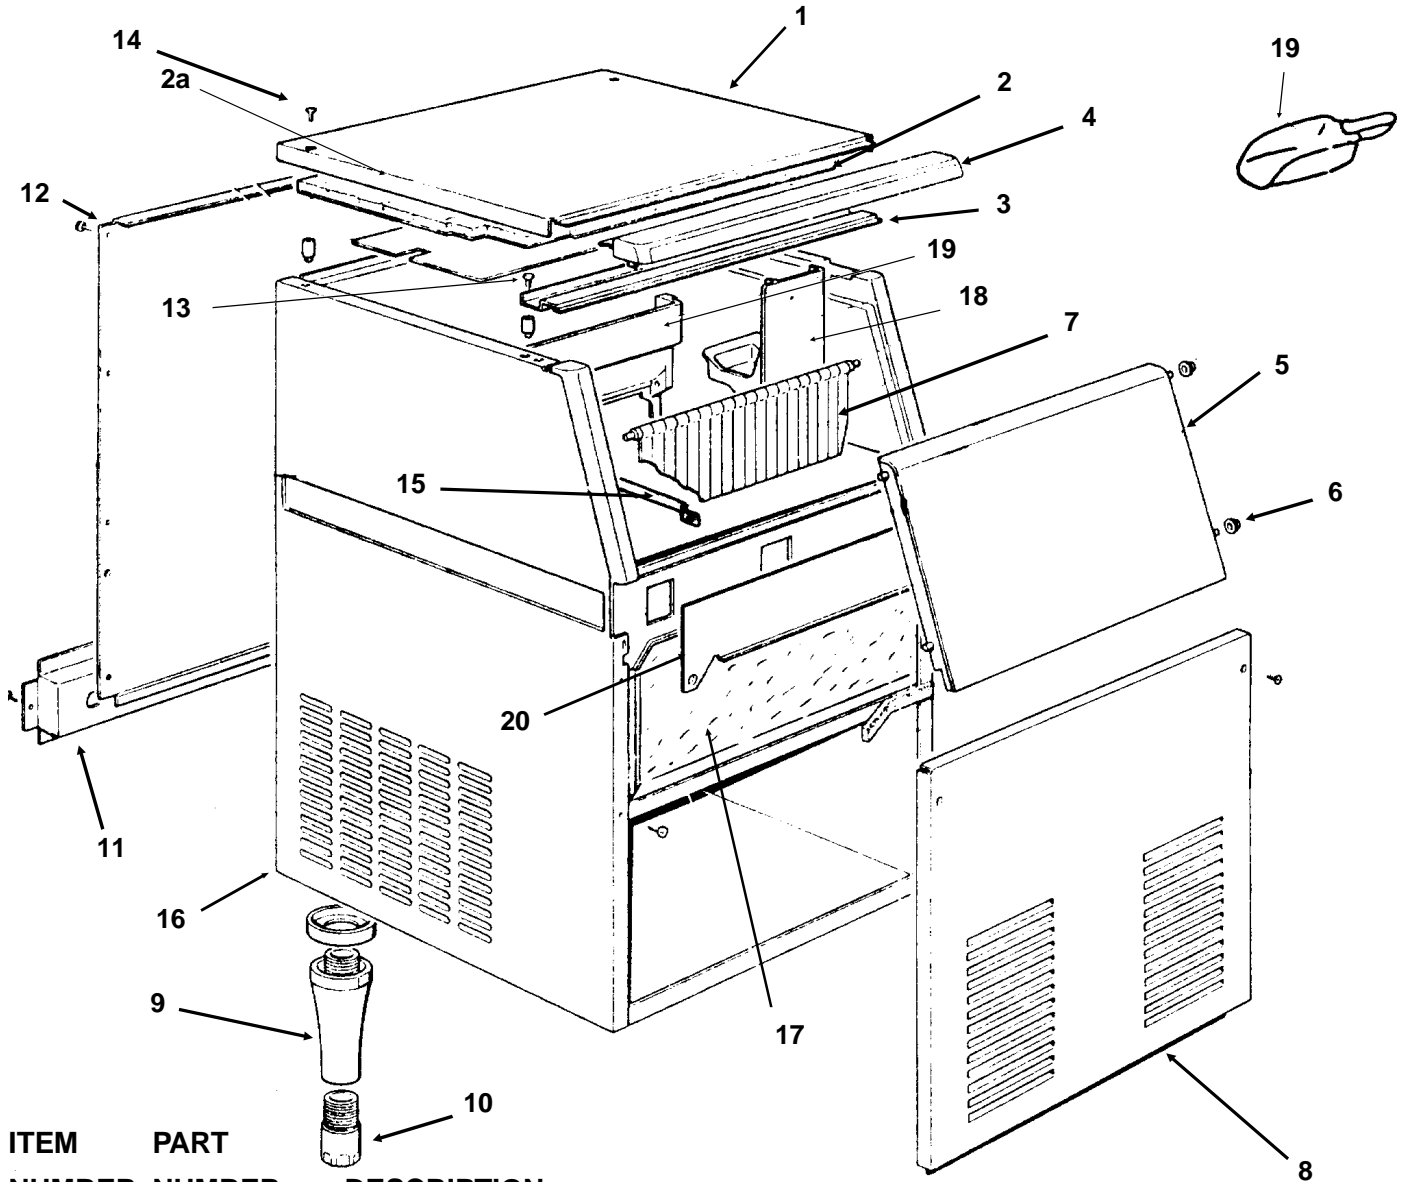

CS60 Service Parts

This is the parts list for the CS60. Always check the description to be certain that it matches the part required.

Table of Contents

Cabinet	page 2
Water System	page 3
Refrigeration	page 4
Control Box	page 5
Wiring Diagrams	page 6

CS60 Service Parts CABINET

ITEM NUMBER	PART NUMBER	DESCRIPTION
1.	0701939-03	Top panel
2.	0784378-00	Insulation
2a	0742033-00	Cover
3.	0721455-00	Brace
4.	0660468-00	Upper Door Frame
5.	0792009-06	Door
6.	0660286-00	Door Bushing (4)
7.	0784169-09	Curtain
8.	0701937-09	Front panel,
9.	0660466-00	Leg
	0660516-00	Leg spacer
10.	0660258-01	Leg Leveler

ITEM NUMBER	PART NUMBER	DESCRIPTION
11.	0701945-01	Lower back panel,
12.	0702179-00	Back panel
13.	0470000-03	Screw
14.	0470002-00	Screw
15.	0732017-00	Bin Thermo Bracket
16.	0781306-20	Unit frame
17.	0782070-13	Storage Bin Assembly
18.	0742101-03	Pump bracket
	0669469-01	Curtain bracket
19.	02-3253-01	Scoop
20.	0721451-04	Front plate