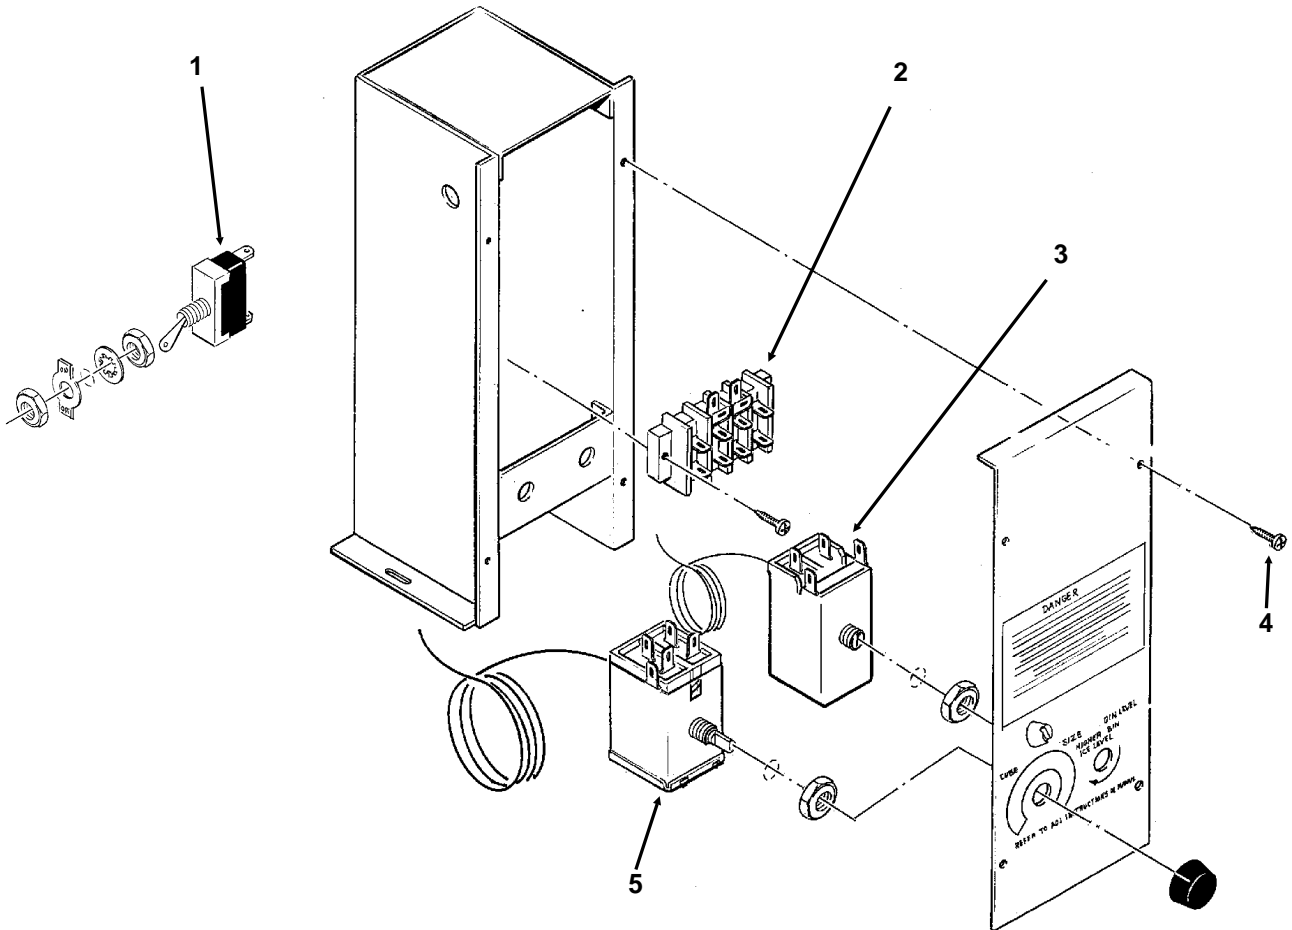

CS60 Service Parts

Water System

ITEM NUMBER	PART NUMBER	DESCRIPTION	ITEM NUMBER	PART NUMBER	DESCRIPTION
1.	0660519-02	Spray nozzle	13.	0460004-00	Hose Clamp
2.	0640041-20	Gasket	14.	0610159-02	Drain tube
3.	0793129-02	Spray system (complete)	15.	0660224-00	Drain Fitting
4.	0650499-01	Hose Clamp	16.	0610148-11	Bin Drain Hose
5.	A32405-001	Inlet Water Valve	17.	0744014-05	Drain Hose Insul.
6.	0610166-00	Hose, Pump To Jets	18.	0743118-06	Supply Hose, 680mm
7.	0660463-02	Pump Fan	19.	0660535-00	Ring Nut
8.	A32588-022	Water Pump	20.	no number	part of item 5
9.	0660211-01	Drain Top	21.	no number	part of item 5
10.	0660387-01	Stand pipe	Not Shown,		
11.	0640134-00	O-ring	22.	0533238	Inlet Water
12.	0660219-01	Drain Tube Fitting			Adaptor (optional)

CS60 Service Parts

REFRIGERATION

ITEM NUMBER	PART NUMBER	DESCRIPTION
1.	0660465-00	Tube Cap
2.	0660340-05	Tube
3.	0650475-00	Tube Clip
4.	0784297-00	Evaporator
5.	0620276-02	Condenser
6.	0630003-05	Drier
7.	0784423-01	Accumulator/suction Line
8.	0650476-00	Fan Nut
9.	18-8723-01	Fan Motor
10.	0420800-00	Screw
11.	18-8725-01	Fan Blade
12.	0660484-01	Fan Shroud
13.	12-2007-01	Hot Gas Valve Body
	12-2008-01	Hot Gas Valve Coil
14.	0630020-01	Strainer
15.	18-8925-01	Compressor, includes starting components
	F620167-34	Start cap for original comp.
	F620057-36	Relay for original comp.
	F620058-66	Overload for original comp.
	18-1901-62	Start capacitor for 18-8925-01
	18-1903-62	Relay for 18-8925-01

Note: 18-8925-01 is Copeland ARB21C-1AA-201

CS60 Service Parts

CONTROL BOX

ITEM NUMBER	PART NUMBER	DESCRIPTION
1.	0620033-01	Toggle Switch
2.	0630114-01	Terminal Board
3.	0620209-00	Bin Thermostat
4.	no number	Screw
	0440063-00	Lockwasher
5.	0620264-11	Cube Size Control
Not Shown		
6	0620075-03	Hi pressure cut out