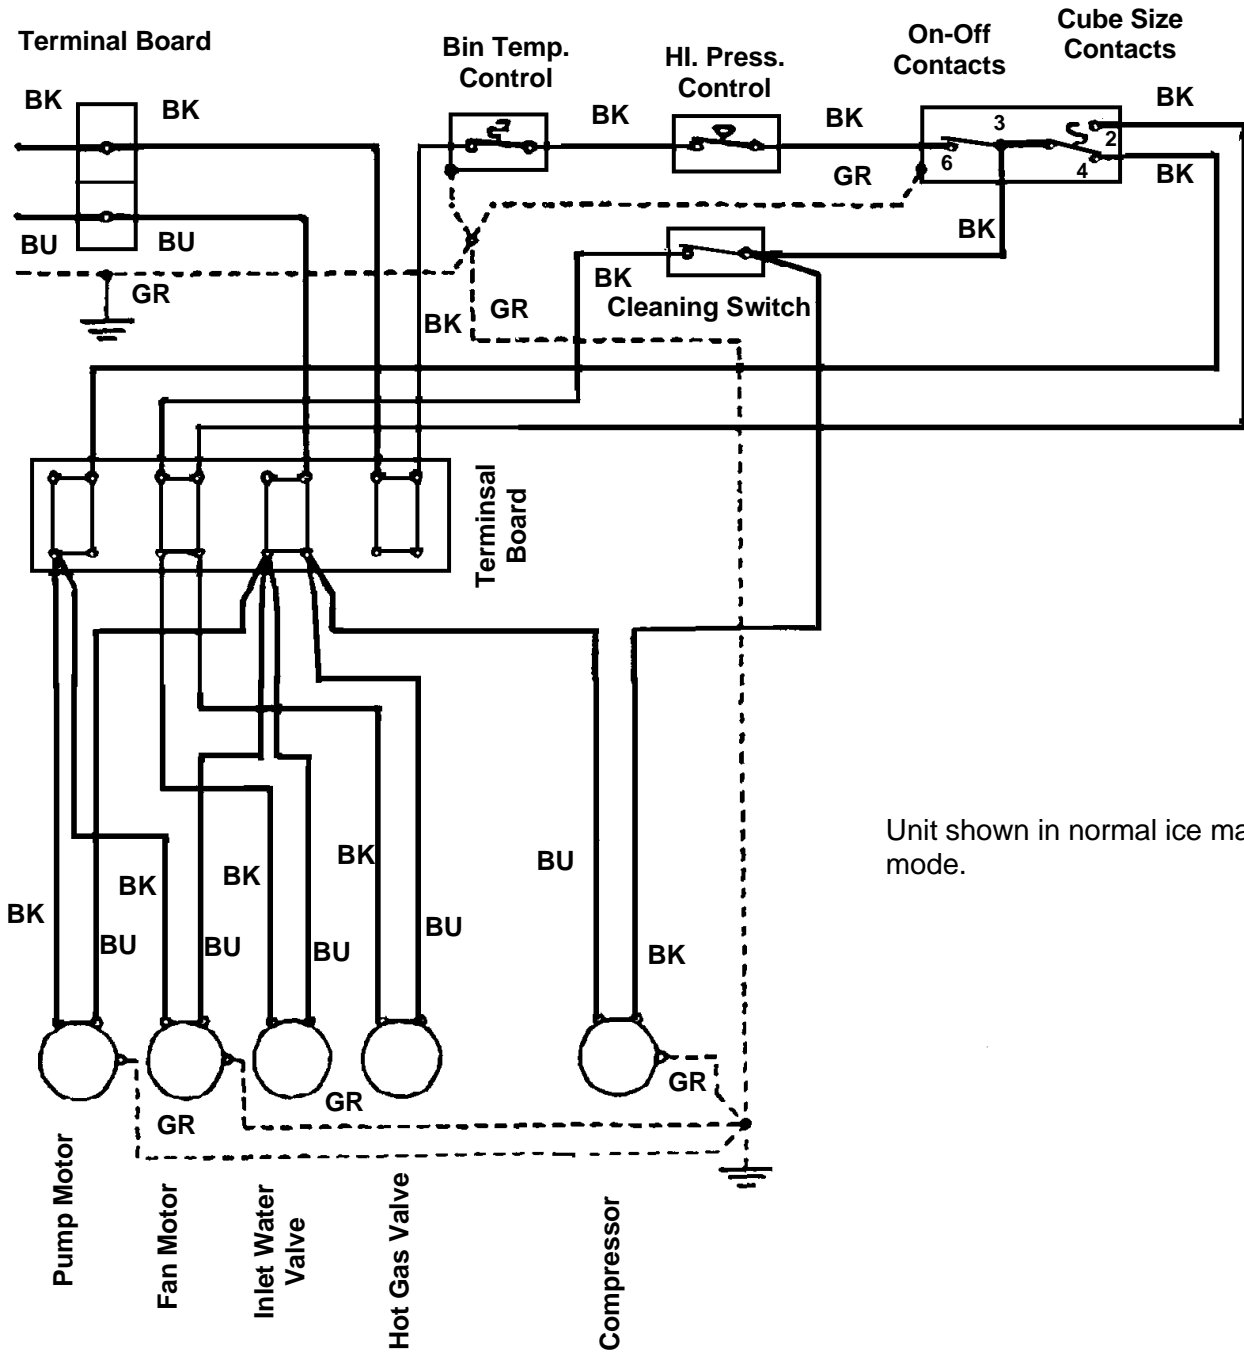

CS60 Service Parts

Water System

ITEM NUMBER	PART NUMBER	DESCRIPTION	ITEM NUMBER	PART NUMBER	DESCRIPTION
1.	0660519-02	Spray nozzle	13.	0460004-00	Hose Clamp
2.	0640041-20	Gasket	14.	0610159-02	Drain tube
3.	0793129-02	Spray system (complete)	15.	0660224-00	Drain Fitting
4.	0650499-01	Hose Clamp	16.	0610148-11	Bin Drain Hose
5.	A32405-001	Inlet Water Valve	17.	0744014-05	Drain Hose Insul.
6.	0610166-00	Hose, Pump To Jets	18.	0743118-06	Supply Hose, 680mm
7.	0660463-02	Pump Fan	19.	0660535-00	Ring Nut
8.	A32588-022	Water Pump	20.	no number	part of item 5
9.	0660211-01	Drain Top	21.	no number	part of item 5
10.	0660387-01	Stand pipe	Not Shown,		
11.	0640134-00	O-ring	22.	0533238	Inlet Water
12.	0660219-01	Drain Tube Fitting			Adaptor (optional)

CS60 Service Parts

REFRIGERATION

ITEM NUMBER	PART NUMBER	DESCRIPTION
1.	0660465-00	Tube Cap
2.	0660340-05	Tube
3.	0650475-00	Tube Clip
4.	0784297-00	Evaporator
5.	0620276-02	Condenser
6.	0630003-05	Drier
7.	0784423-01	Accumulator/suction Line
8.	0650476-00	Fan Nut
9.	18-8723-01	Fan Motor
10.	0420800-00	Screw
11.	18-8725-01	Fan Blade
12.	0660484-01	Fan Shroud
13.	12-2007-01	Hot Gas Valve Body
	12-2008-01	Hot Gas Valve Coil
14.	0630020-01	Strainer
15.	18-8925-01	Compressor, includes starting components
	F620167-34	Start cap for original comp.
	F620057-36	Relay for original comp.
	F620058-66	Overload for original comp.
	18-1901-62	Start capacitor for 18-8925-01
	18-1903-62	Relay for 18-8925-01

Note: 18-8925-01 is Copeland ARB21C-1AA-201

CS60 Service Parts

CONTROL BOX

ITEM NUMBER	PART NUMBER	DESCRIPTION
1.	0620033-01	Toggle Switch
2.	0630114-01	Terminal Board
3.	0620209-00	Bin Thermostat
4.	no number	Screw
	0440063-00	Lockwasher
5.	0620264-11	Cube Size Control
Not Shown		
6	0620075-03	Hi pressure cut out

CS60 Service Parts

COMPONENT LAYOUT DIAGRAM

Unit shown in normal ice making mode.

CS60 Service Parts SCHEMATIC DIAGRAM