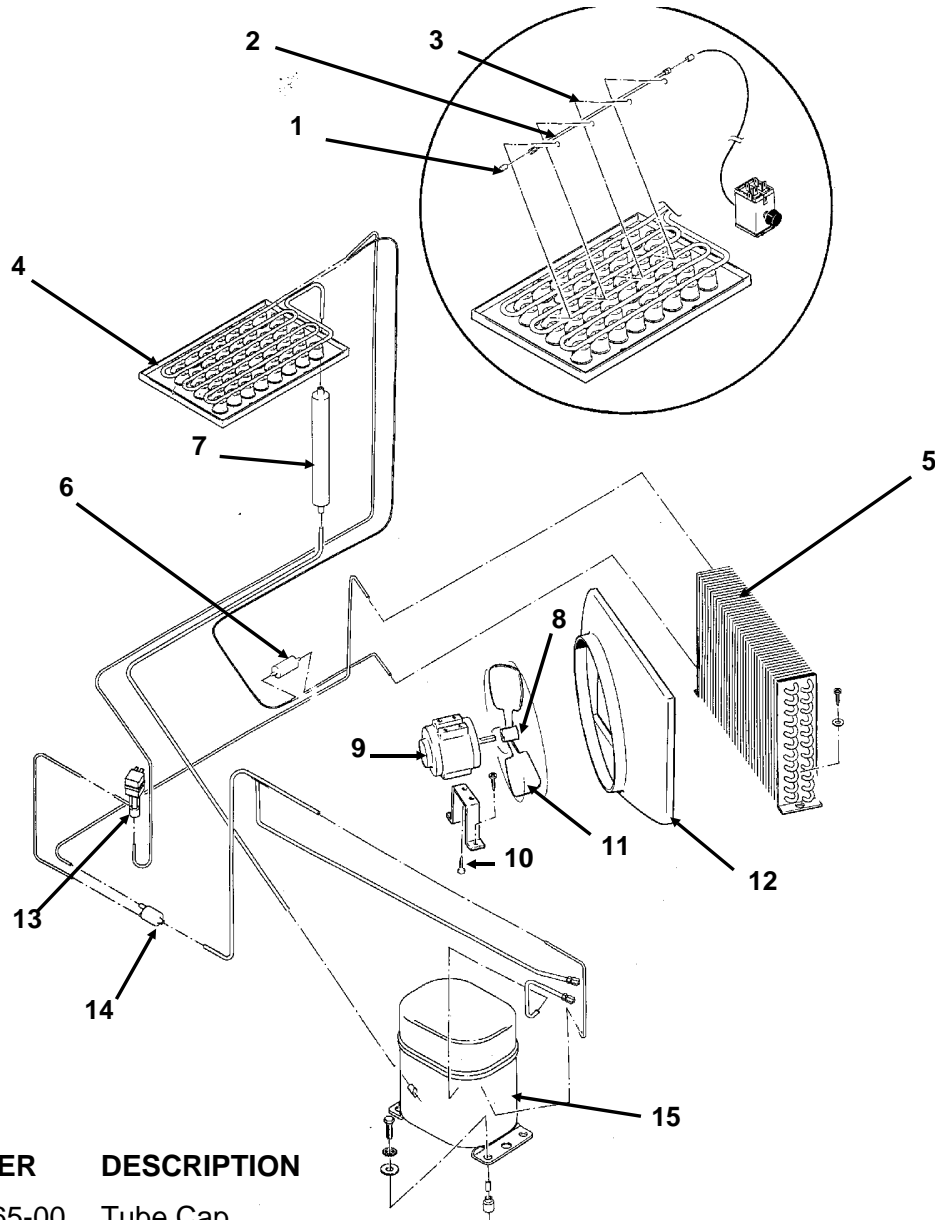

CS60 Service Parts

REFRIGERATION

ITEM NUMBER	PART NUMBER	DESCRIPTION
1.	0660465-00	Tube Cap
2.	0660340-05	Tube
3.	0650475-00	Tube Clip
4.	0784297-00	Evaporator
5.	0620276-02	Condenser
6.	0630003-05	Drier
7.	0784423-01	Accumulator/suction Line
8.	0650476-00	Fan Nut
9.	18-8723-01	Fan Motor
10.	0420800-00	Screw
11.	18-8725-01	Fan Blade
12.	0660484-01	Fan Shroud
13.	12-2007-01	Hot Gas Valve Body
	12-2008-01	Hot Gas Valve Coil
14.	0630020-01	Strainer
15.	18-8925-01	Compressor, includes starting components
	F620167-34	Start cap for original comp.
	F620057-36	Relay for original comp.
	F620058-66	Overload for original comp.
	18-1901-62	Start capacitor for 18-8925-01
	18-1903-62	Relay for 18-8925-01

Note: 18-8925-01 is Copeland ARB21C-1AA-201