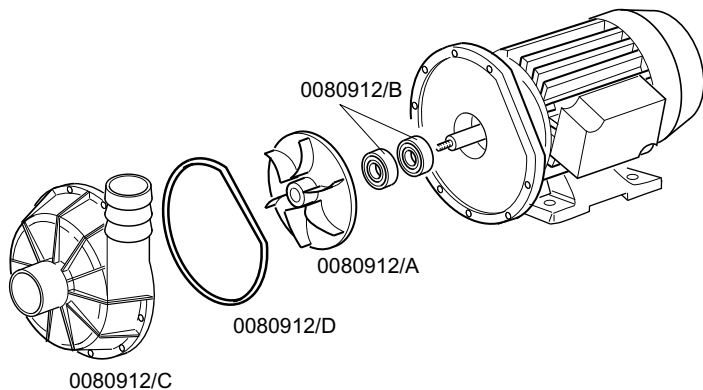

WASH PUMP			
CODE	HP	VOLTAGE	HZ
0080912	3,6	220-380 VAC	50