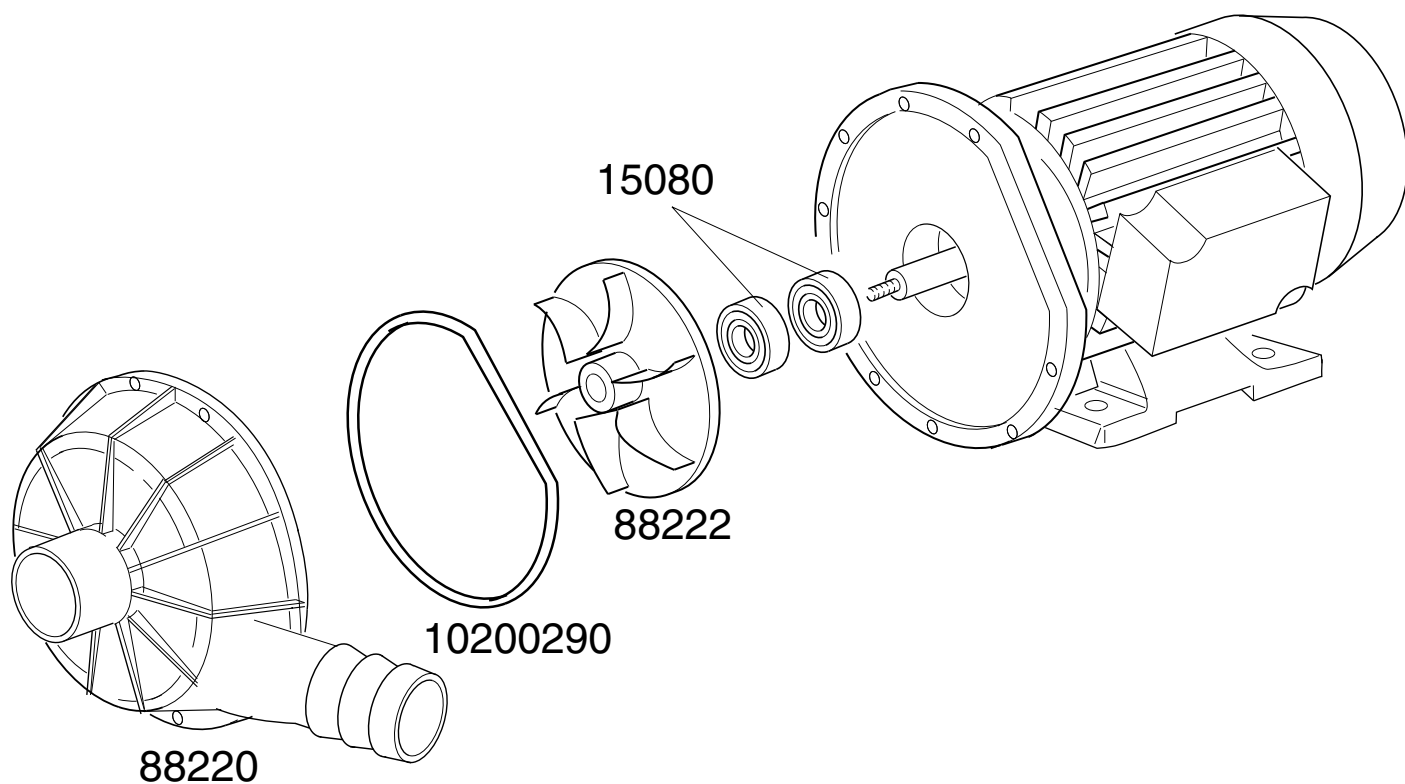

Code	HP	Voltage
22037	2	220-380Vac 50Hz

TABLE	REV
KI9132	00

WASH PUMP

WASH PUMP

Code	HP	Voltage
88106	2,7	220-380Vac 50Hz

TABLE	REV
KI9133	00

WASH PUMP

WASH PUMP