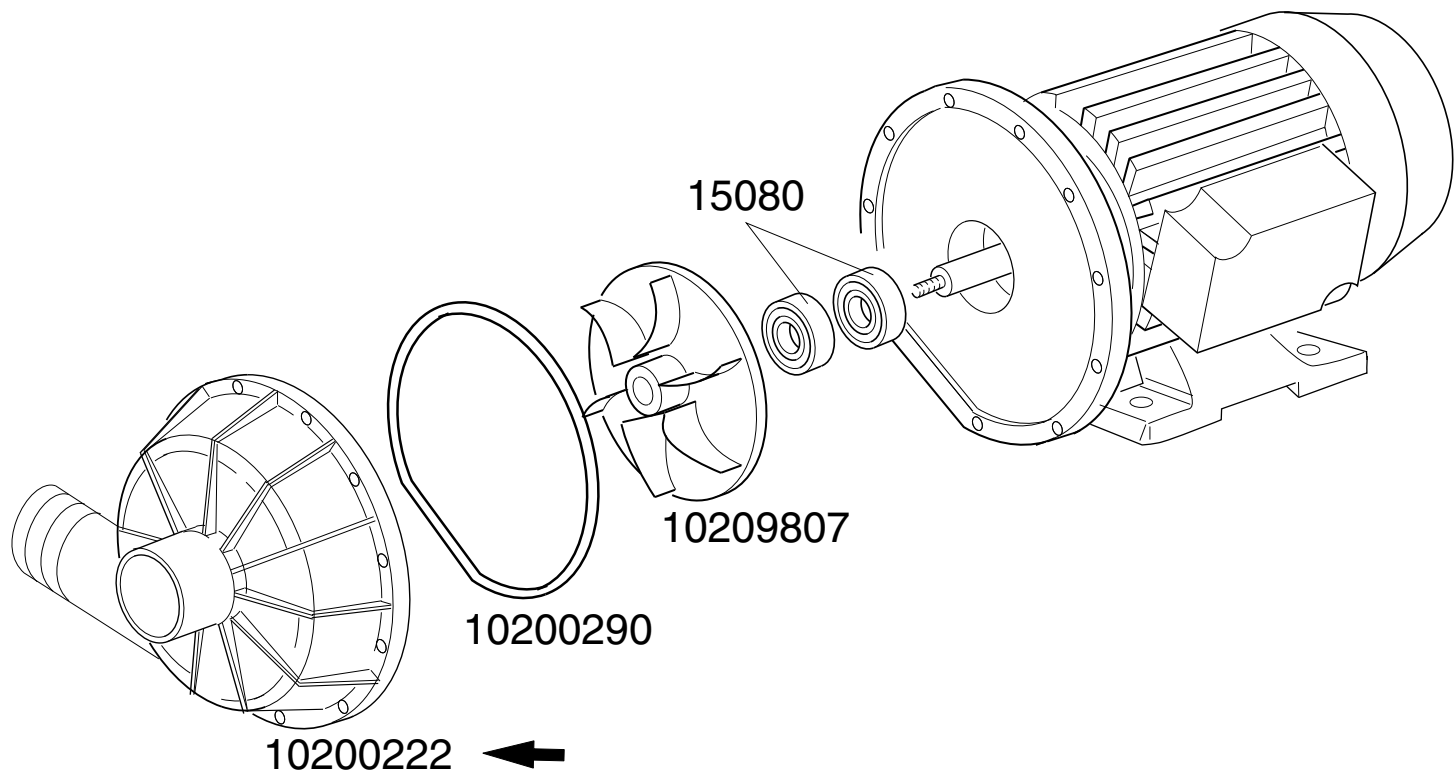

WASH PUMP			
CODE	HP	VOLTAGE	HZ
0080912	3,6	220-380 VAC	50

TABLE	REV
KI9130	01

WASH PUMP

WASH PUMP

Code	HP	Voltage
3000082	1,2	220-380Vac 50Hz

TABLE	REV
KI9131	01

WASH PUMP

WASH PUMP