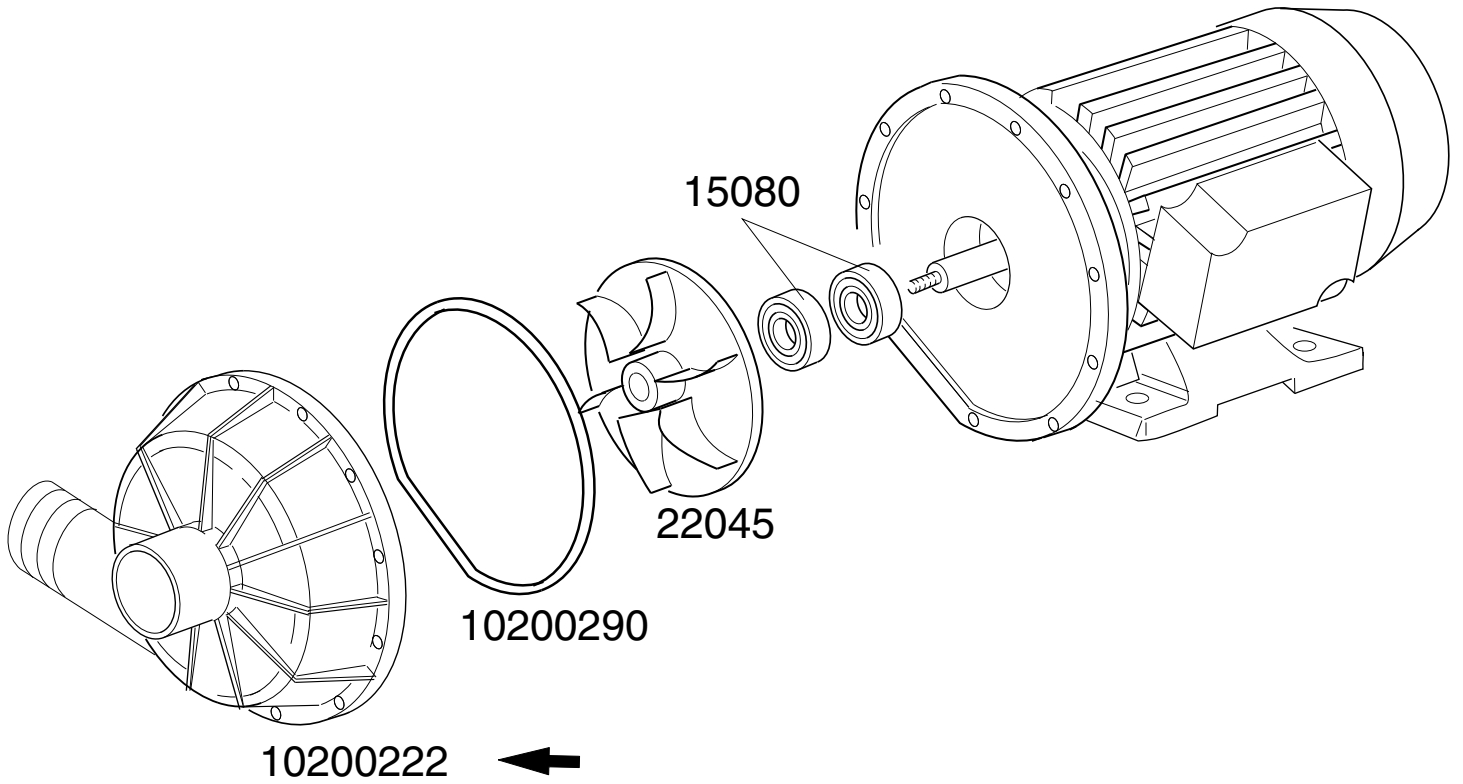

Code	HP	Voltage
22037	2	220-380Vac 50Hz

TABLE	REV
KI9132	00

WASH PUMP

WASH PUMP

Code	HP	Voltage
88106	2,7	220-380Vac 50Hz

TABLE	REV
KI9133	00

WASH PUMP

WASH PUMP