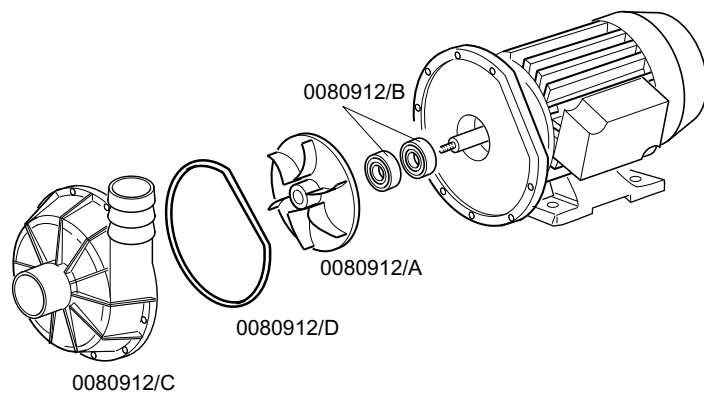

WASH PUMP			
CODE	HP	VOLTAGE	HZ
0080912	3,6	220-380 VAC	50