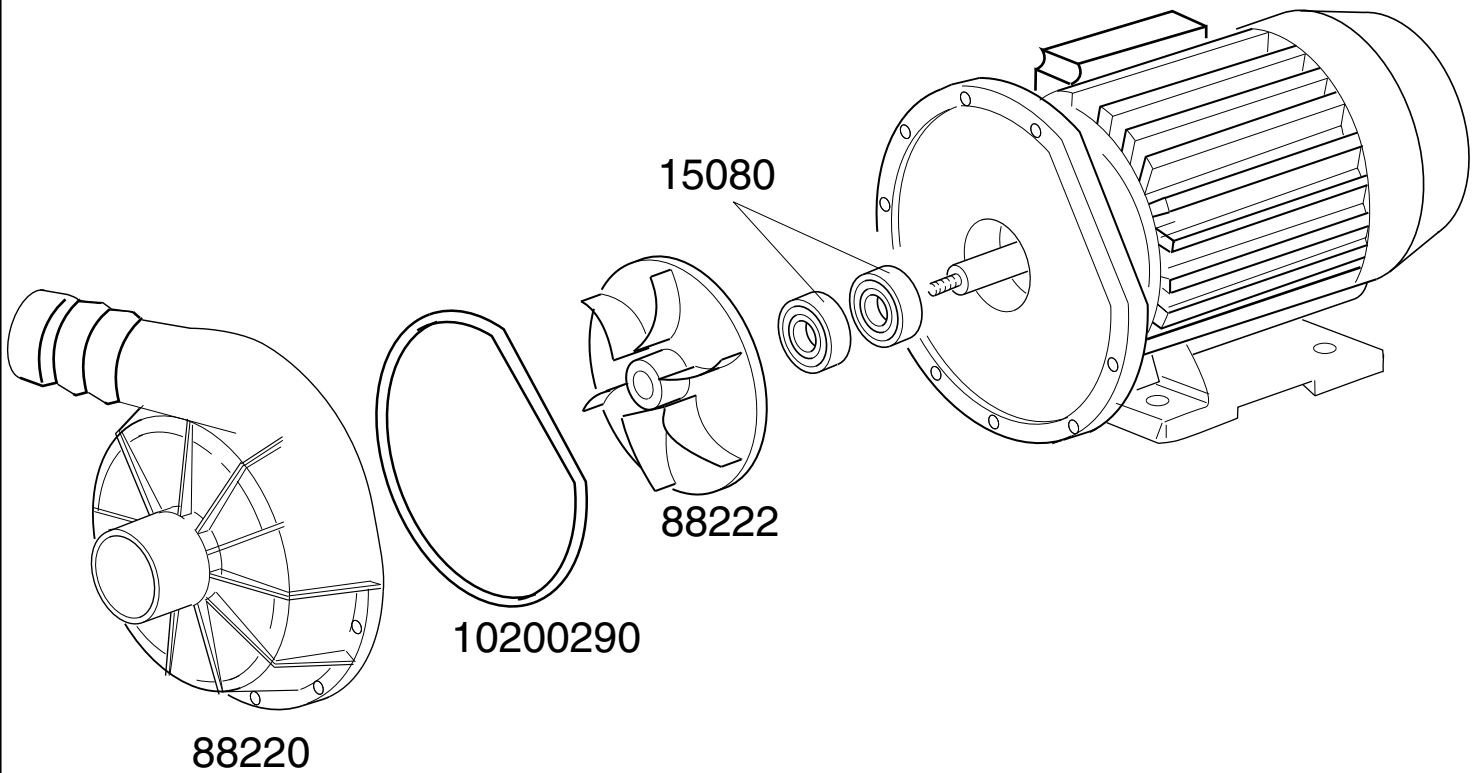

Code	HP	Voltage
88106/A	2,7	220-380Vac 50Hz

TABLE	REV
KI9134	01

WASH PUMP

WASH PUMP

Code	HP	Voltage
80912	3,6	220-380Vac 50Hz