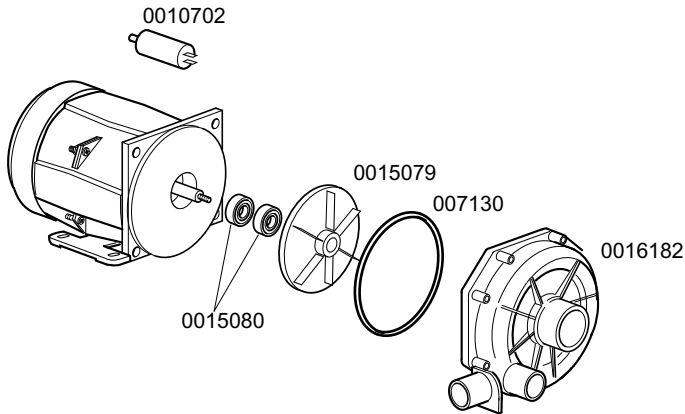

WASH PUMP			
CODE	HP	VOLTAGE	HZ
0016176	0,5	230 VAC	50