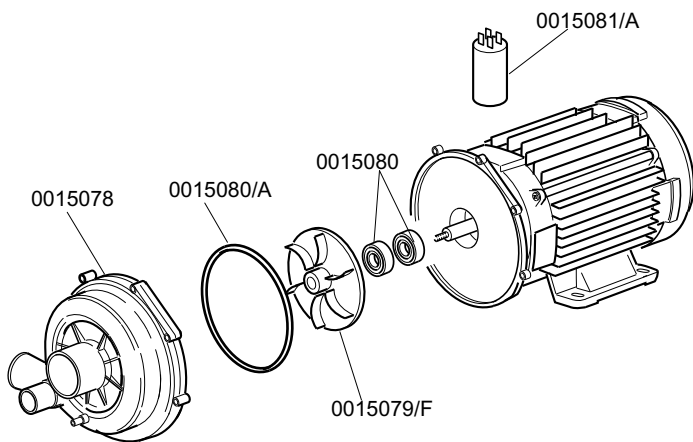

WASH PUMP			
CODE	HP	VOLTAGE	HZ
0015913	1,2	230 VAC	50