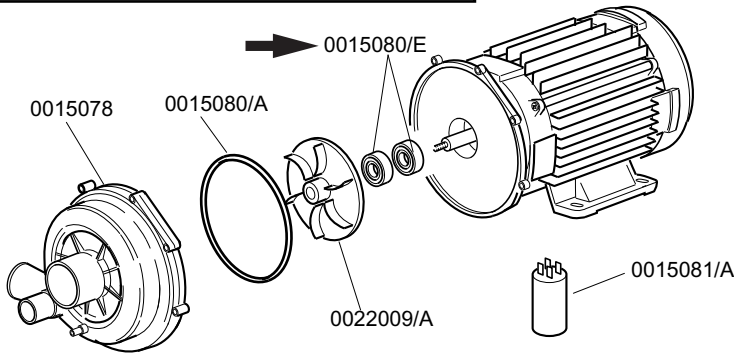

WASH PUMP			
CODE	HP	VOLTAGE	HZ
0016176	0,5	230 VAC	50

WASH PUMP			
CODE	HP	VOLTAGE	HZ
0015913	1,2	230 VAC	50

WASH PUMP			
CODE	HP	VOLTAGE	HZ
0080912	3,6	220-380 VAC	50

WASH PUMP

From serial Nr.01000918 on