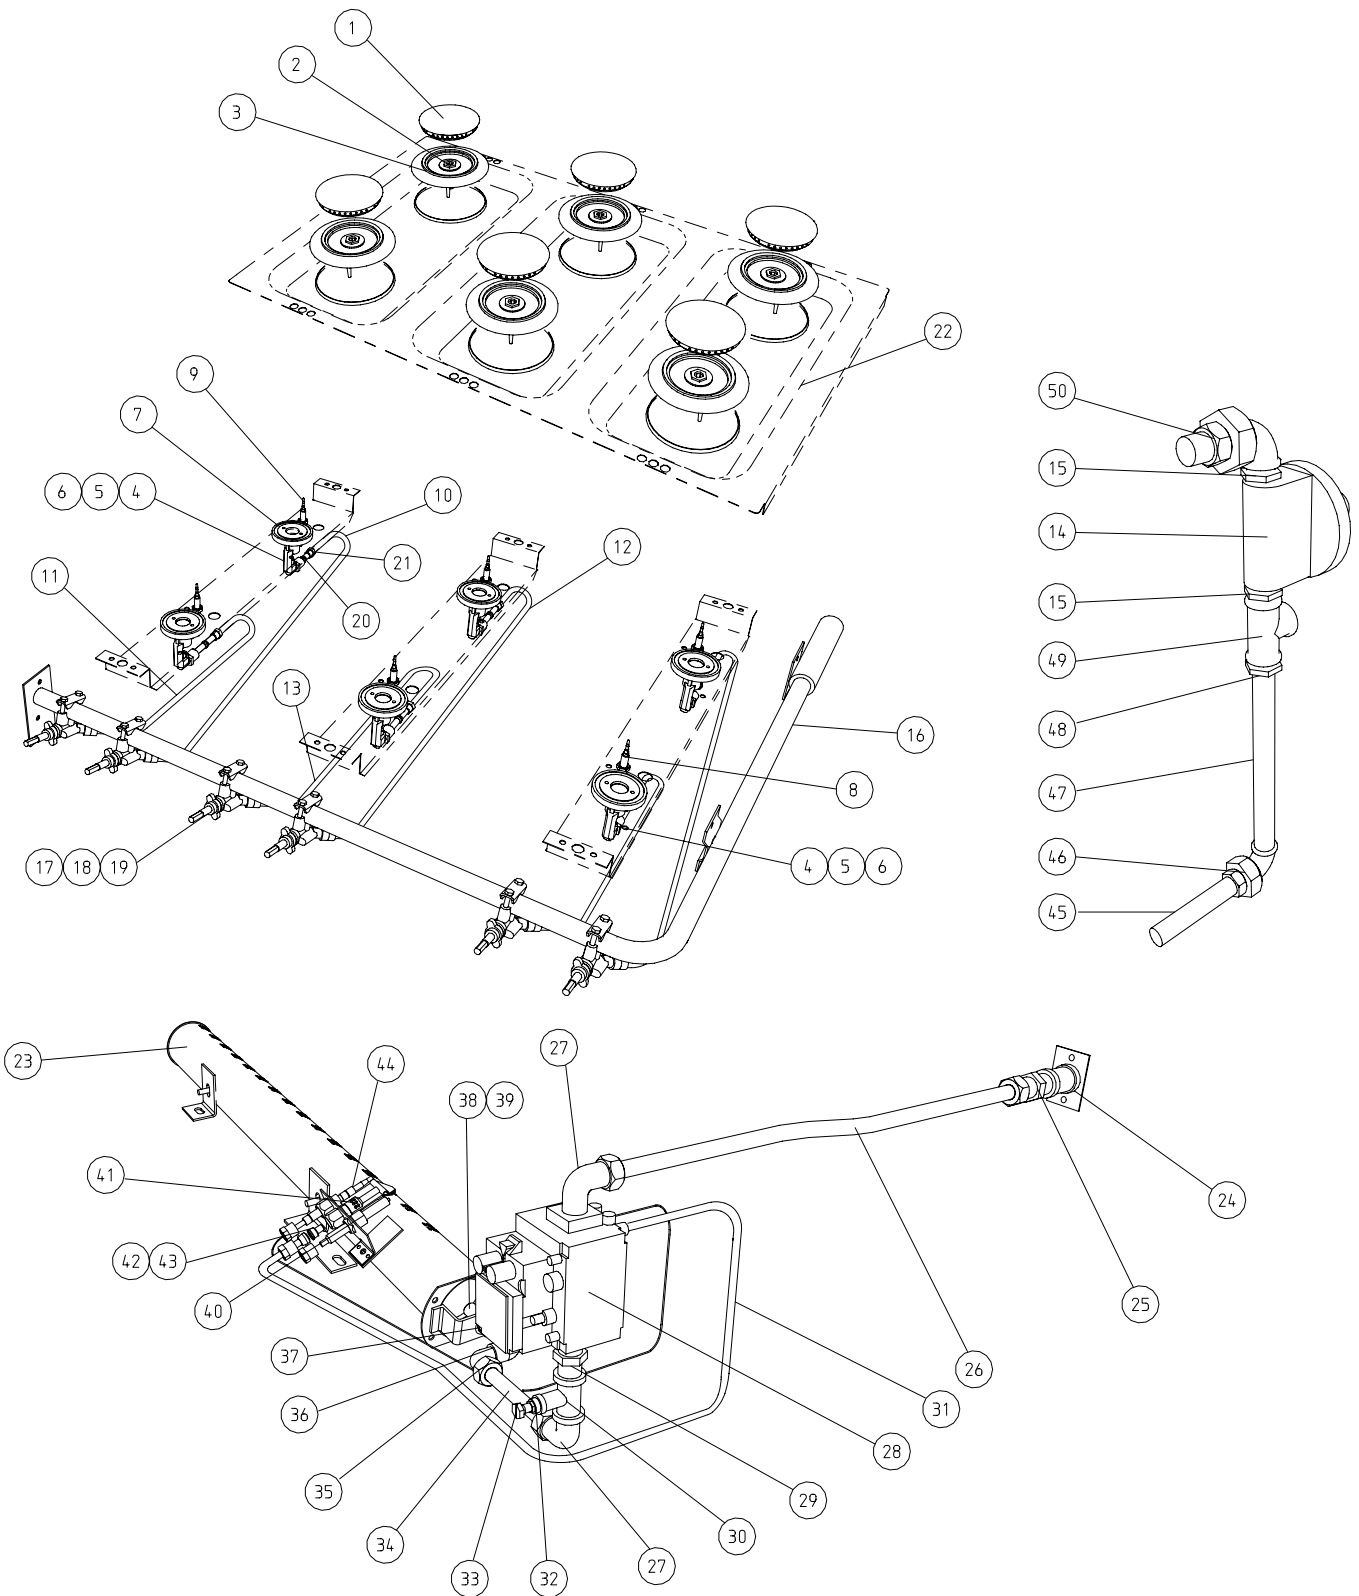

G2102 RANGE

PIPEWORK

G2102 RANGE

PIPEWORK

Pt.No.	Spares No.	Description
1.	535480006	Burner cap
2.	535400070	Burner venturi
3.	535400060	Burner base
4.	535400090	Inj. holder c/w injector (Boost - Nat.)
5.	535480009	Boost Injector OT (Ø1.95mm) - Nat.
6.	535480010	Boost Injector OT (Ø1.2mm) - Prop.
7.	535400100	Locknut for injector holder
8.	535480011	OT thermocouple - short
9.	535480012	OT thermocouple - long
10.	535400050	Burner pipe (rear outer)
11.	535400040	Burner pipe (front outer)
12.	535400030	Burner pipe (rear middle)
13.	535400020	Burner pipe (front middle)
14.	535480015	Governor
15.	535480016	$\frac{3}{4}$ " fitting
16.	535400205	Float rail
17.	535480020	Burner control for open top
18.	535480021	Bypass screw (Ø0.84mm) - Nat.
19.	535480022	Bypass screw (Ø0.5mm) - Propane
20.	535480027	Olives for tap pipes
21.	535480028	Tube nut for tap/injector holder
22.	535400150	Hob panel
23.	535500043	Oven burner
24.	535500019	Inlet socket
25.	531744130	$\frac{1}{2}$ " stud coupliing
26.	531744110	Inlet pipe