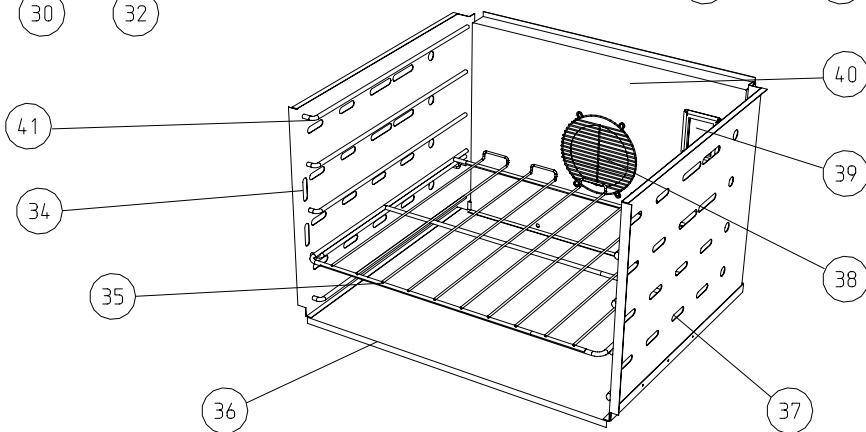

G2102 RANGE

FITMENTS

G2102 RANGE

FITMENTS

Pt.No.	Spares No.	Description
1.	535480046	Rear hob rail
2.	535480047	Front hob rail
3.	531740190	Outer side panel (LH)
4.	531740180	Outer side panel (RH)
5.	535500000	Outer side panel (hob)
6.	535500001	Control panel (hob)
7.	535400130	Pan support (painted)
8.	535400140	Pan support (enamelled)
9.	535400010	Control knob for hob burner
10.	535500002	Control knob for oven
11.	535500003	Control knob for timer
12.	535500004	Control panel for oven section
13.	535500005	Burner grille
14.	531740302	Oven door seal kit
15.	531740066	Door catch bracket for oven
16.	535480053	Hob drip tray
17.	535500006	Door assembly (RH)
18.	535500007	Door assembly (LH)
19.	535500008	Door hinge (LH - bottom)
20.	535500009	Door hinge (LH - top)
21.	535500010	Door hinge (RH - top)
22.	535500011	Door hinge (RH - bottom)
23.	535480055	Door handle
24.	535500012	Insulation for door
25.	535500013	Door glass
26.	535500014	Spacer for door glass
27.	535500015	Inner door panel (LH)
28.	535500016	Inner door panel (RH)
29.	535480054	Door catch
30.	734350060	Door seal (2.1m)
31.	535500017	Outer door panel (RH)
32.	535500018	Outer door panel (LH)
33.	535480077	Door hinge bush
34.	531740230	Oven lining (LH)
35.	531740250	Oven shelf
36.	531740260	Oven bottom panel
37.	531740220	Oven lining (RH)
38.	531740310	Fan guard
39.	731740352	Lens for oven light
40.	731742070	Oven rear lining
41.	731740240	Oven shelf runner