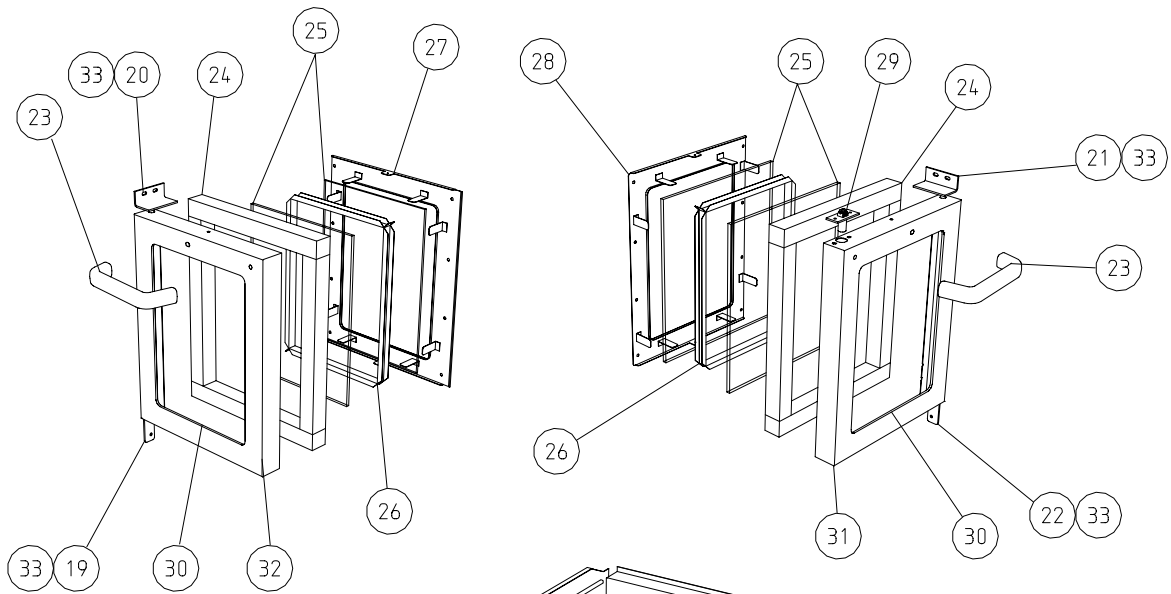

G2102 RANGE

FITMENTS

G2102 RANGE

FITMENTS

Pt.No.	Spares No.	Description
1.	535480046	Rear hob rail
2.	535480047	Front hob rail
3.	531740190	Outer side panel (LH)
4.	531740180	Outer side panel (RH)
5.	535500000	Outer side panel (hob)
6.	535500001	Control panel (hob)
7.	535400130	Pan support (painted)
8.	535400140	Pan support (enamelled)
9.	535400010	Control knob for hob burner
10.	535500002	Control knob for oven
11.	535500003	Control knob for timer
12.	535500004	Control panel for oven section
13.	535500005	Burner grille
14.	531740302	Oven door seal kit
15.	531740066	Door catch bracket for oven
16.	535480053	Hob drip tray
17.	535500006	Door assembly (RH)
18.	535500007	Door assembly (LH)
19.	535500008	Door hinge (LH - bottom)
20.	535500009	Door hinge (LH - top)
21.	535500010	Door hinge (RH - top)
22.	535500011	Door hinge (RH - bottom)
23.	535480055	Door handle
24.	535500012	Insulation for door
25.	535500013	Door glass
26.	535500014	Spacer for door glass
27.	535500015	Inner door panel (LH)
28.	535500016	Inner door panel (RH)
29.	535480054	Door catch
30.	734350060	Door seal (2.1m)
31.	535500017	Outer door panel (RH)
32.	535500018	Outer door panel (LH)
33.	535480077	Door hinge bush
34.	531740230	Oven lining (LH)
35.	531740250	Oven shelf
36.	531740260	Oven bottom panel
37.	531740220	Oven lining (RH)
38.	531740310	Fan guard
39.	731740352	Lens for oven light
40.	731742070	Oven rear lining
41.	731740240	Oven shelf runner