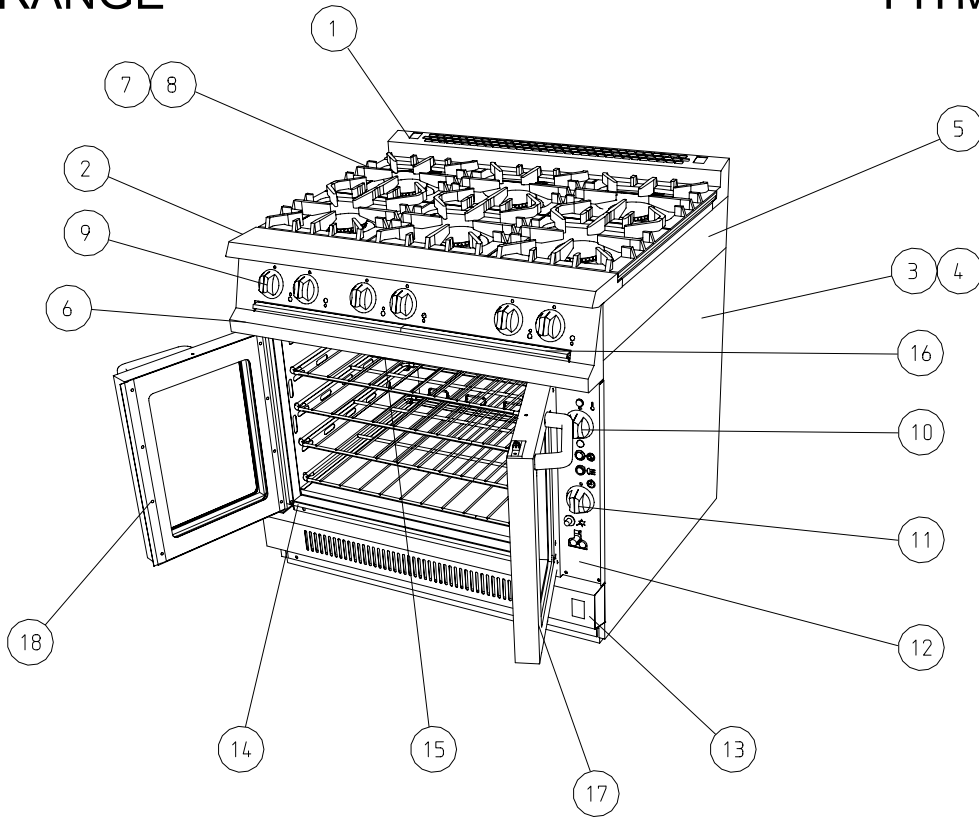

G2102 RANGE

FITMENTS

G2102 RANGE

FITMENTS

Pt.No.	Spares No.	Description
1.	535480046	Rear hob rail
2.	535480047	Front hob rail
3.	531740190	Outer side panel (LH)
4.	531740180	Outer side panel (RH)
5.	535500000	Outer side panel (hob)
6.	535500001	Control panel (hob)
7.	535400130	Pan support (painted)
8.	535400140	Pan support (enamelled)
9.	535400010	Control knob for hob burner
10.	535500002	Control knob for oven
11.	535500003	Control knob for timer
12.	535500004	Control panel for oven section
13.	535500005	Burner grille
14.	531740302	Oven door seal kit
15.	531740066	Door catch bracket for oven
16.	535480053	Hob drip tray
17.	535500006	Door assembly (RH)
18.	535500007	Door assembly (LH)
19.	535500008	Door hinge (LH - bottom)
20.	535500009	Door hinge (LH - top)
21.	535500010	Door hinge (RH - top)
22.	535500011	Door hinge (RH - bottom)
23.	535480055	Door handle
24.	535500012	Insulation for door
25.	535500013	Door glass
26.	535500014	Spacer for door glass
27.	535500015	Inner door panel (LH)
28.	535500016	Inner door panel (RH)
29.	535480054	Door catch
30.	734350060	Door seal (2.1m)
31.	535500017	Outer door panel (RH)
32.	535500018	Outer door panel (LH)
33.	535480077	Door hinge bush
34.	531740230	Oven lining (LH)
35.	531740250	Oven shelf
36.	531740260	Oven bottom panel
37.	531740220	Oven lining (RH)
38.	531740310	Fan guard
39.	731740352	Lens for oven light
40.	731742070	Oven rear lining
41.	731740240	Oven shelf runner