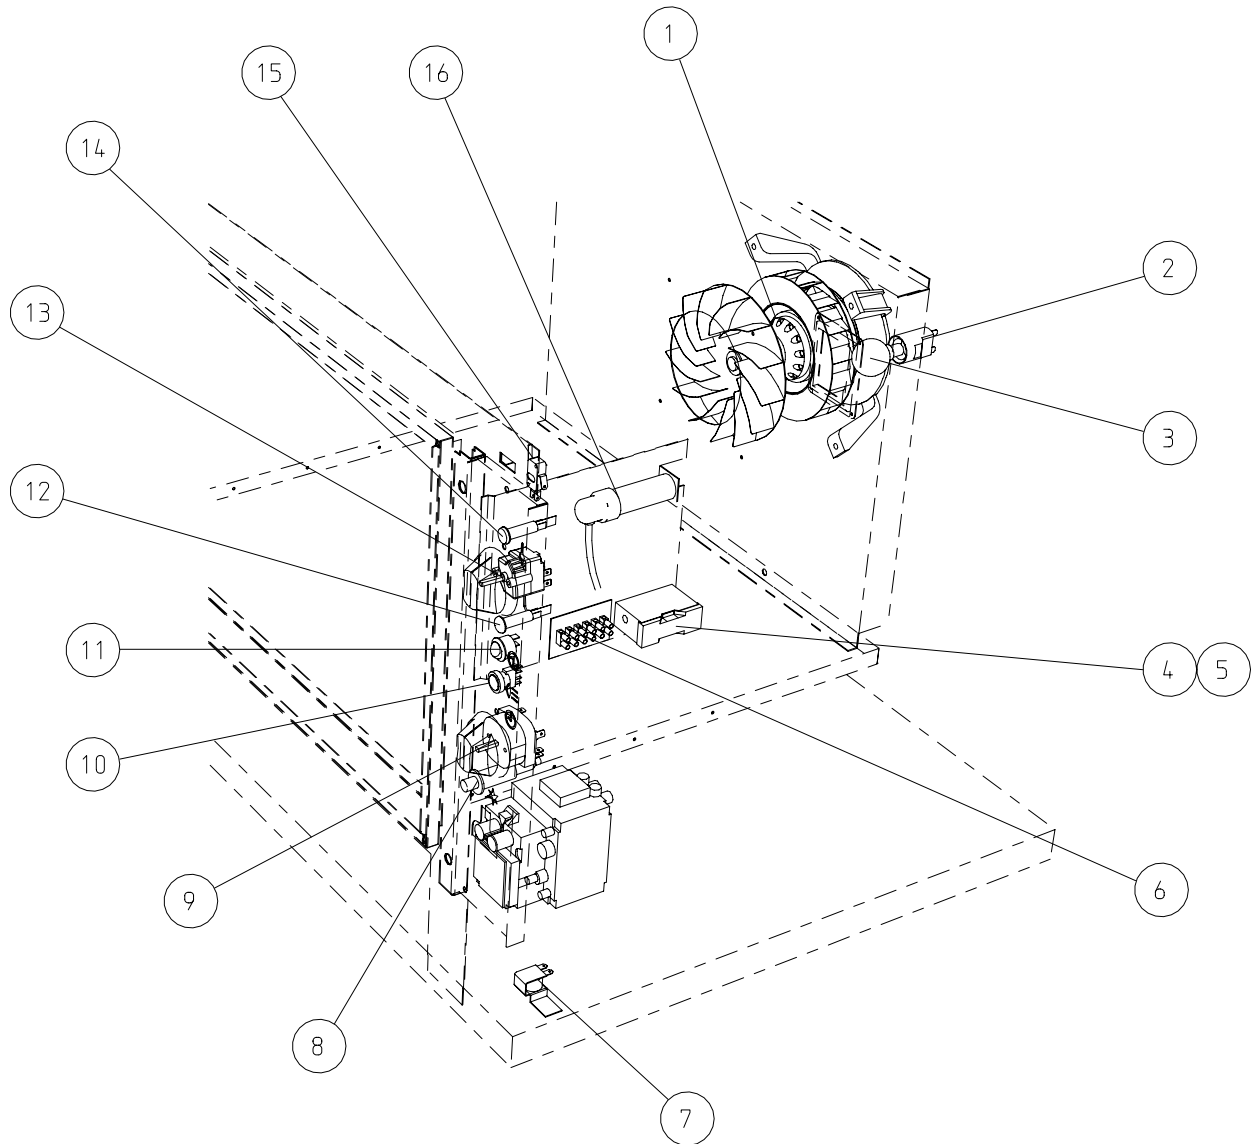

G2102 RANGE/G2112 OVEN

ELECTRICS

Pt.No.	Spares No.	Description
1.	531740330	Oven fan
2.	531740341	Lamp holder
3.	531740340	Oven lamp
4.	531740430	Fuse holder c/w 2A fuse
5.	731740430	2A fuse
6.	531740420	Connector block
7.	535500035	Buzzer
8.	531740630	Piezo igniter
9.	535500036	Timer
10.	535500037	Oven light switch
11.	535500038	Power switch
12.	535420008	Red neon
13.	535500039	Oven thermostat
14.	535420007	Amber neon
15.	531740480	Door microswitch
16.	531740400	Capacitor