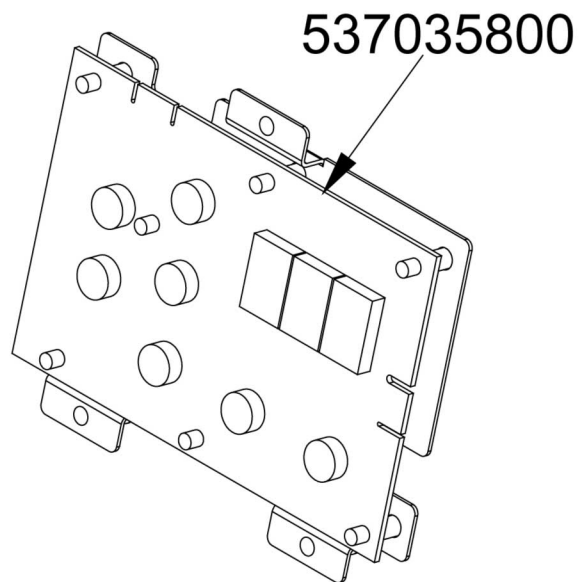

(ET)

(ETD)

Page	Pos	Code	Description
001		532004100	FLUE GRID L=370 90LINE (RAF
001		541290500	UPPER PLATE S90 TPI-98E VC
001		537049900	PLATE WITH 4 INDUCTORS S90 TPI
001		537050000	GENERATOR TPI-98 4X3,5KW 400V3
001		544446900	LHD SIDE FOR 90T APPLIANCES
001		537027400	TERMINAL BLOCK THREEPHASE 40A
001		541120902	CONTROL PANEL S607090 PCI-78E
001		544446800	
001		533010500	LEG M10*25 D.40
001		531034800	NET FILTER FOR KSK
002		539018900	INDEX FOR KNOB W/RED SIGN
002		537049600	COMPLETE CONTROL FOR INDUCTORS
002		536034400	KNOB §77 4P. §06*4,6 C/M
002		539054200	STAMP Ø20,5 CR. "L" LOTUS R.
002		539060300	RED ADESIVE DISK FOR PCC/PCI-E
002		537031801	GREEN WARNING LIGHT 12V E FASTON
002		537031901	RED WARNING LIGHT PCI 12V E FASTON
002		537035800	TOUCH ELECTRONIC BOARD FOR PCI