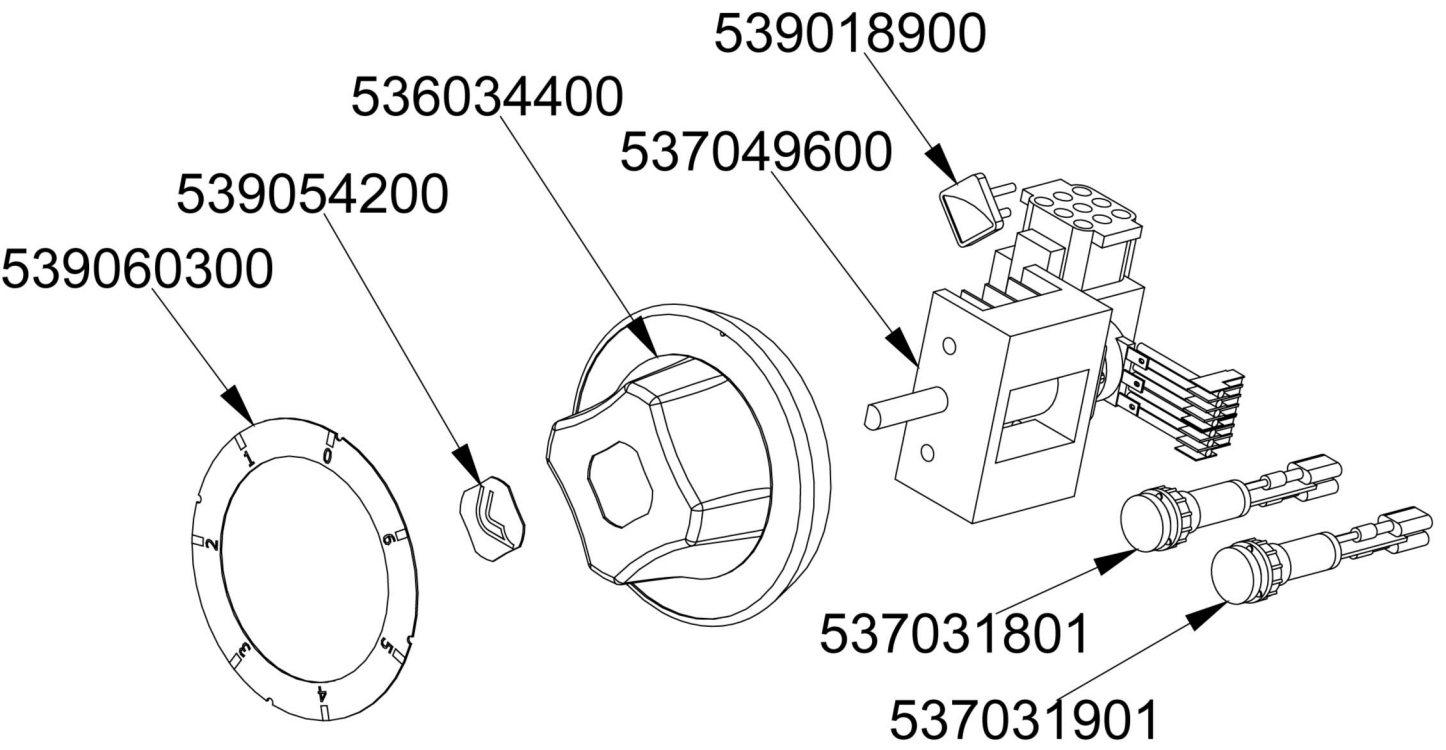

(ET)

(ETD)

Page	Pos	Code	Description
001		532004100	FLUE GRID L=370 90LINE (RAF
001		541290500	UPPER PLATE S90 TPI-98E VC
001		537049900	PLATE WITH 4 INDUCTORS S90 TPI
001		537050000	GENERATOR TPI-98 4X3,5KW 400V3
001		544446900	LHD SIDE FOR 90T APPLIANCES
001		537027400	TERMINAL BLOCK THREEPHASE 40A
001		541120902	CONTROL PANEL S607090 PCI-78E
001		544446800	
001		533010500	LEG M10*25 D.40
001		531034800	NET FILTER FOR KSK
002		539018900	INDEX FOR KNOB W/RED SIGN
002		537049600	COMPLETE CONTROL FOR INDUCTORS
002		536034400	KNOB §77 4P. §06*4,6 C/M
002		539054200	STAMP Ø20,5 CR. "L" LOTUS R.
002		539060300	RED ADESIVE DISK FOR PCC/PCI-E
002		537031801	GREEN WARNING LIGHT 12V E FASTON
002		537031901	RED WARNING LIGHT PCI 12V E FASTON
002		537035800	TOUCH ELECTRONIC BOARD FOR PCI