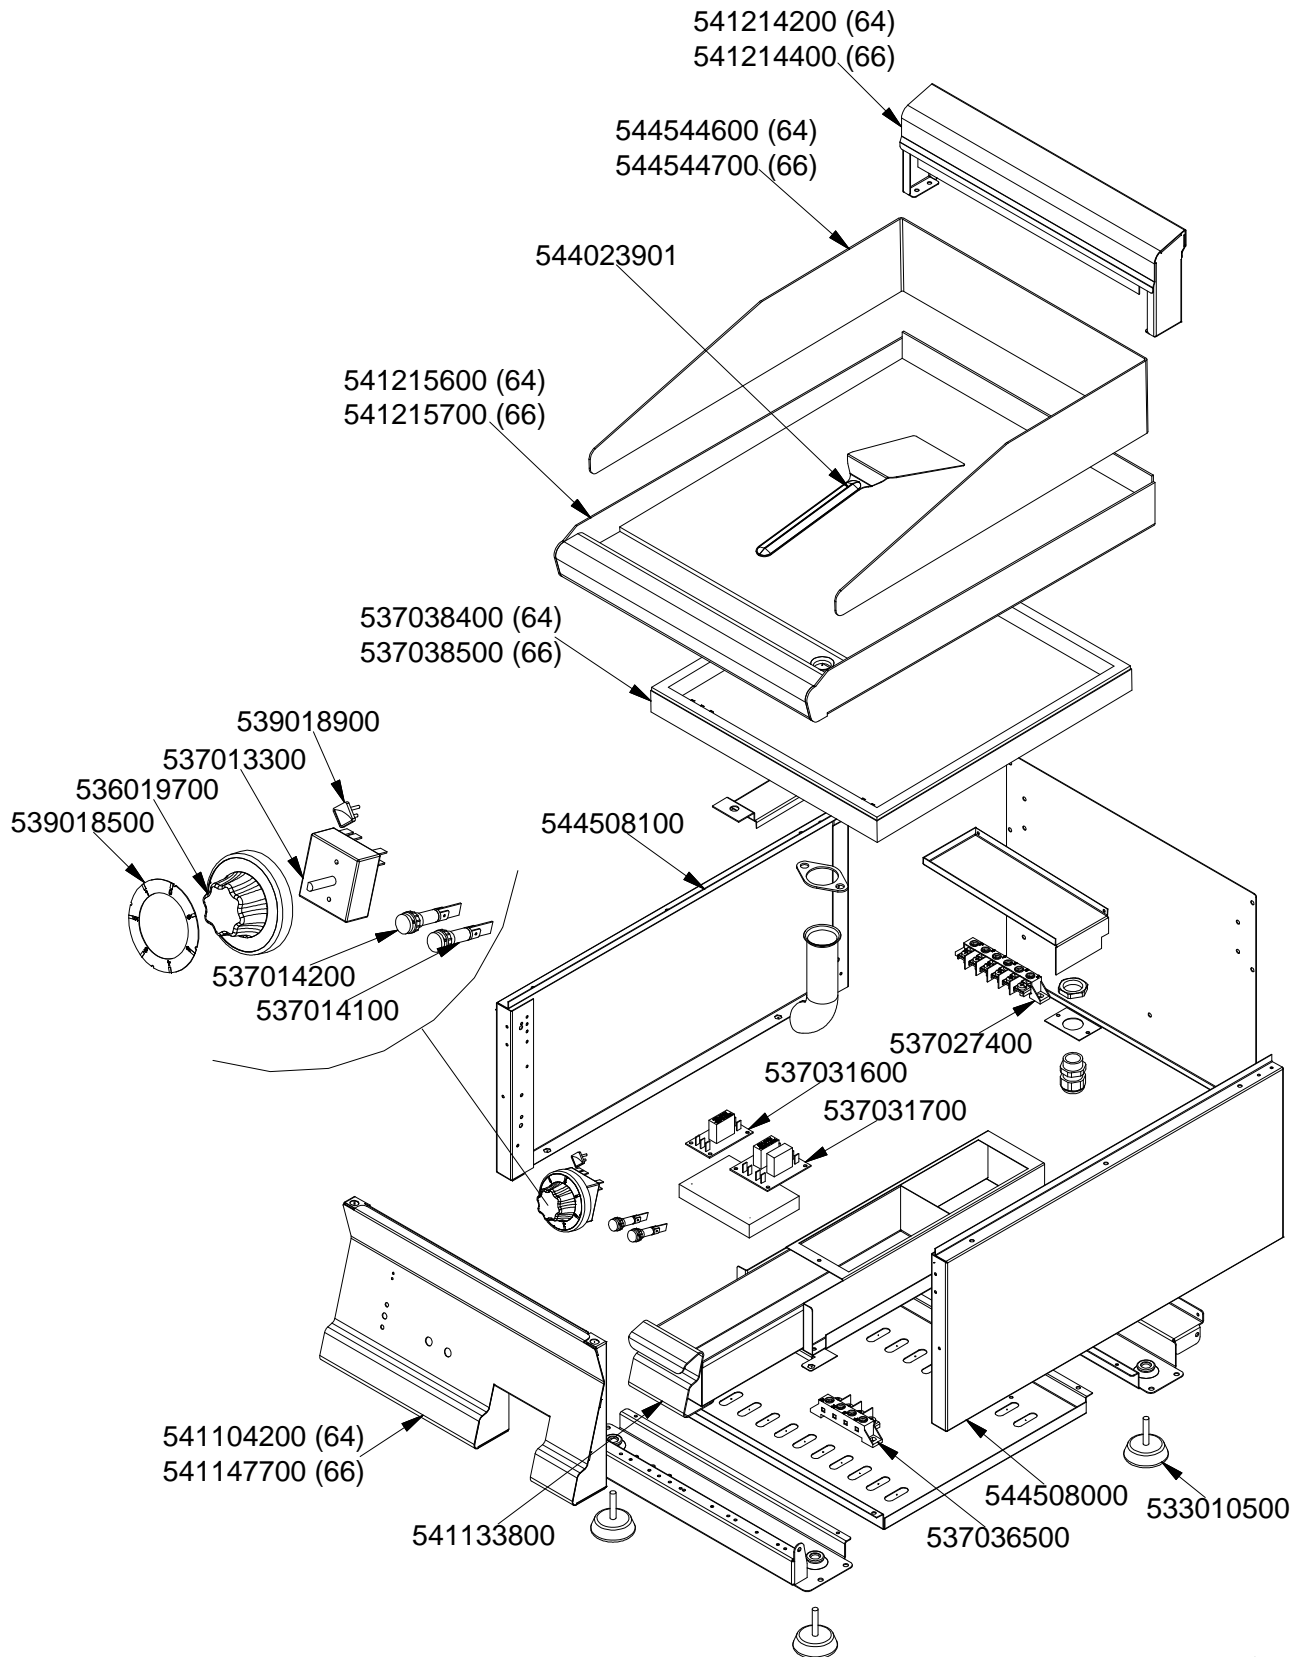

MAGICLOTUS 60

ELETTRICO / ELECTRIC / ELEKTRO / ELECTRIQUE

FTCT-64ET FTCT-66ET

560077700M00C00

Page	Pos	Code	Description
001		541214400	SPACER 66E
001		544544700	SPLASH GUARD FT-6 6
001		544023901	SPATTLE FOR FRY-TOP
001		541215700	GLASS UPPER PLATE FOR FTCT-66E
001		537038500	EL. PLATE 558X403 3300W230V
001		539018900	INDEX FOR KNOB
001		537013300	CURRENT REGULATOR FOR ELEC. PLATE
001		536019700	BLACK KNOB §70 PIN §6*5
001		539018500	ADHESIVE GRADUATED DISC FOR KNOB
001		544508100	
001		537014200	GREEN WARNING LIGHT 250V
001		537014100	WHITE WARNING LIGHT 250V
001		537027400	TERMINAL BLOCK THREEPHASE 40A
001		537031600	ELECTRO BOARD 1 RELAI
001		537031700	ELECTRO BOARD 2 RELAI
001		541147700	CONTROL PANEL FT-7_6E FT-9_6E
001		544508000	
001		541133800	DRIP TRAY FT-55
001		533010500	LEG M10*25 D.40
001		537036500	TERMINAL BLOCK 4POLES 40A SCREW-SCR