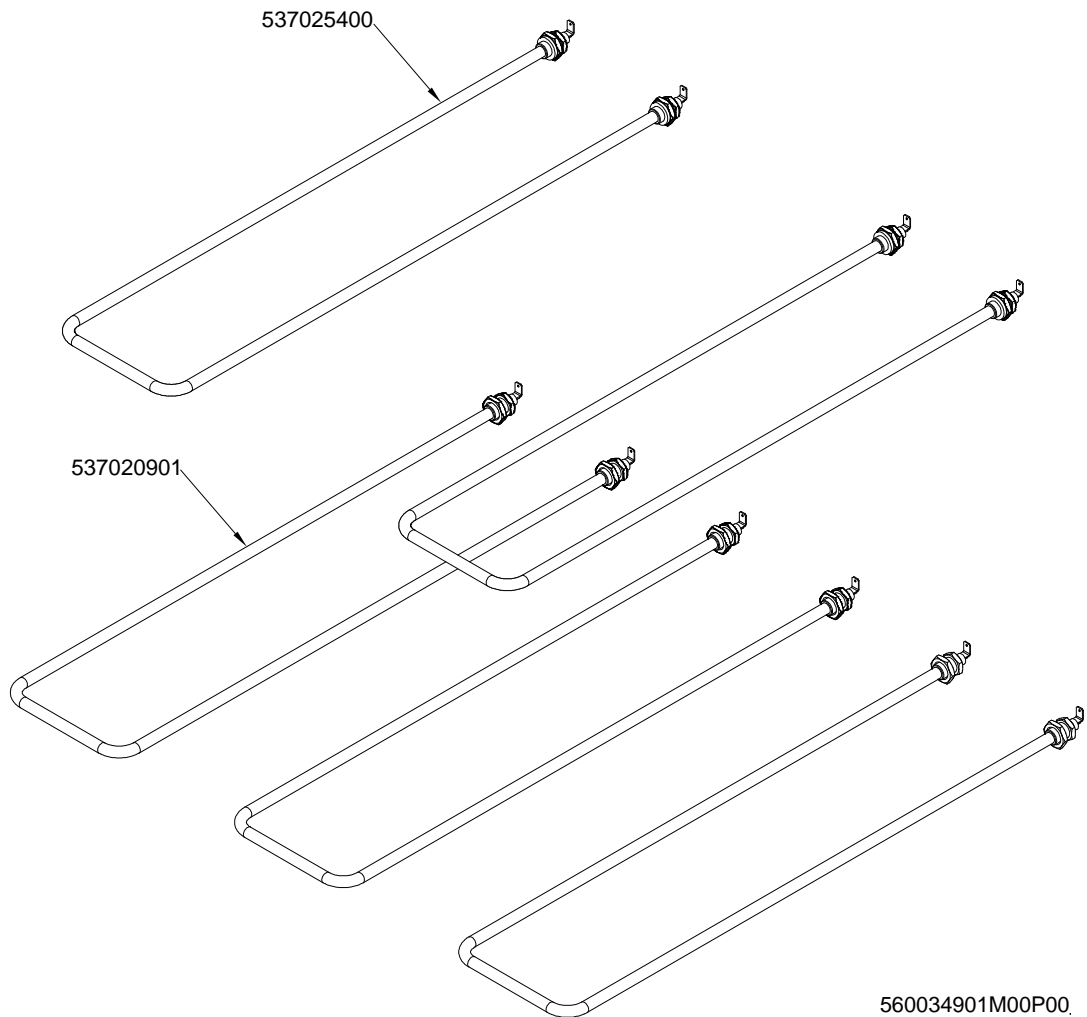

# SUPERLOTUS 70≥0602

CUCINE / RANGES / HERDE / CUISINIÈRES  
FORNO / OVEN / BACKOFEN / FOUR

ELETTRICO / ELECTRICAL / ELEKTRO / ELECTRIQUE / GN 2/1

560034901M00P00

**PC-E CF-E**

Page	Pos	Code	Description
001		537017000	PLATE 220X220 W2600 V230
001		537019900	PLATE D.220 W2600 V230
001		544191200	UPPER PLATE PC-78E SQUARE PLATE
001		532004100	FLUE GRID L=370 70LINE (RAF)
001		541134400	LOW SPACER 78 1 GRID
001		544190900	UPPER PLATE PC-78E ROUND PLATE
001		544173300	LEFT SIDE PANEL RANGE S.70
001		537027400	TERMINAL BLOCK THREEPHASE 40A
001		541104501	CONTROL PANEL CF4-78E CFC4-78E C
001		544173200	RIGHT SIDE PANEL RANGE S.70
001		536005200	INOX LEG 2" 120-180 M10
002		531013100	OVEN DOOR HANDLE OF 70/90-LINE
002		544186900	OVEN DOOR GN 2/1 S.70
002		531022800	LEFT OVEN DOOR HINGE S.70
002		544187100	OVEN INNER DOOR GN 2/1 S.70
002		531022900	HINGE DOOR WHEEL HOLDER S.70
002		531022700	RIGHT OVEN DOOR HINGE 70LINE
002		544187000	OVEN DOOR GN 3/1 S.70
002		541102300	GAS OVEN INNER DOOR GN 3/1 S.70
003		533037600	LOCK SPRING FOR BULB
003		536010800	OVEN GASKET GN 2/1 (1261)
003		531030500	LHD SUPPORT GRID FOR OVEN OF 70LINE
003		544198900	70 ELECTRICAL OVEN BOTTOM GN2/1
003		531030200	OVEN GRID GN 2/1 FOR 70 LINE
003		531030400	RHD SUPPORT GRID FOR OVEN OF 70LINE
004		537012800	SAFETY THERMOSTAT 420°C THREEPHASE
004		539018800	INDEX FOR OVEN KNOB
004		539028000	SELECTOR SIGN PLATE FOR OVEN
004		537034000	
004		536019700	BLACK KNOB §70 PIN §6*5
004		539023900	SIGN PLATE FOR OVEN TEMPERATURE
004		537000900	THERMOSTAT 50-320°C THREEPHASE
004		539027900	ADHESIV.GRADUATED DISC FOR SELECTOR
004		537014200	GREEN WARNING LIGHT 250V
004		539017900	ADHESIVE GRADUATED DISC FOR KNOB
004		537014100	WHITE WARNING LIGHT 250V
004		533023600	TAP PLUG §10 M16*1, 5CH19
004		533039300	BICONE §10
004		533010800	TUBE NUT D.10 M16*1,5
004		537025400	OVEN UPPER HEAT.EL.W700 V230 70LINE
004		537020901	HEATING ELEMENT 1200W 230V OVEN S70
005		539018900	INDEX FOR KNOB
005		536019700	BLACK KNOB §70 PIN §6*5
005		539018100	ADHESIVE GRADUATED DISC FOR KNOB
005		537000300	COMMUTATOR 7 POSITIONS S.49 16A
005		537014100	WHITE WARNING LIGHT 250V