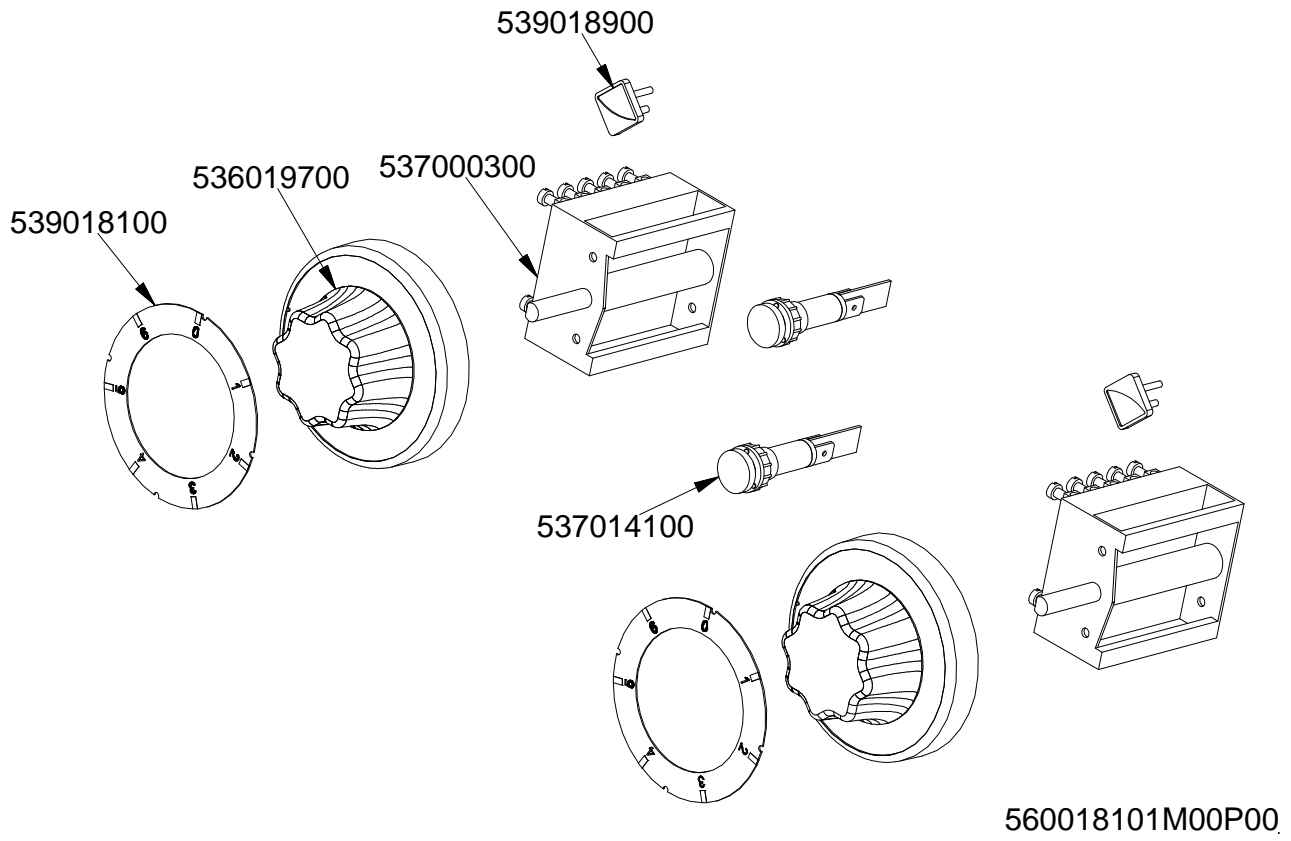

# SUPERLOTUS 70≥0602

CUCINE / RANGES / HERDE / CUISINIÈRES  
FORNO / OVEN / BACKOFEN / FOUR

ELETTRICO / ELECTRICAL / ELEKTRO / ELECTRIQUE / GN 2/1

560034901M00P00

**PC-E CF-E**

Page	Pos	Code	Description
001		537017000	PLATE 220X220 W2600 V230
001		537019900	PLATE D.220 W2600 V230
001		544191200	UPPER PLATE PC-78E SQUARE PLATE
001		532004100	FLUE GRID L=370 70LINE (RAF)
001		541134400	LOW SPACER 78 1 GRID
001		544190900	UPPER PLATE PC-78E ROUND PLATE
001		544173300	LEFT SIDE PANEL RANGE S.70
001		537027400	TERMINAL BLOCK THREEPHASE 40A
001		541104501	CONTROL PANEL CF4-78E CFC4-78E C
001		544173200	RIGHT SIDE PANEL RANGE S.70
001		536005200	INOX LEG 2" 120-180 M10
002		531013100	OVEN DOOR HANDLE OF 70/90-LINE
002		544186900	OVEN DOOR GN 2/1 S.70
002		531022800	LEFT OVEN DOOR HINGE S.70
002		544187100	OVEN INNER DOOR GN 2/1 S.70
002		531022900	HINGE DOOR WHEEL HOLDER S.70
002		531022700	RIGHT OVEN DOOR HINGE 70LINE
002		544187000	OVEN DOOR GN 3/1 S.70
002		541102300	GAS OVEN INNER DOOR GN 3/1 S.70
003		533037600	LOCK SPRING FOR BULB
003		536010800	OVEN GASKET GN 2/1 (1261)
003		531030500	LHD SUPPORT GRID FOR OVEN OF 70LINE
003		544198900	70 ELECTRICAL OVEN BOTTOM GN2/1
003		531030200	OVEN GRID GN 2/1 FOR 70 LINE
003		531030400	RHD SUPPORT GRID FOR OVEN OF 70LINE
004		537012800	SAFETY THERMOSTAT 420°C THREEPHASE
004		539018800	INDEX FOR OVEN KNOB
004		539028000	SELECTOR SIGN PLATE FOR OVEN
004		537034000	
004		536019700	BLACK KNOB §70 PIN §6*5
004		539023900	SIGN PLATE FOR OVEN TEMPERATURE
004		537000900	THERMOSTAT 50-320°C THREEPHASE
004		539027900	ADHESIV.GRADUATED DISC FOR SELECTOR
004		537014200	GREEN WARNING LIGHT 250V
004		539017900	ADHESIVE GRADUATED DISC FOR KNOB
004		537014100	WHITE WARNING LIGHT 250V
004		533023600	TAP PLUG §10 M16*1, 5CH19
004		533039300	BICONE §10
004		533010800	TUBE NUT D.10 M16*1,5
004		537025400	OVEN UPPER HEAT.EL.W700 V230 70LINE
004		537020901	HEATING ELEMENT 1200W 230V OVEN S70
005		539018900	INDEX FOR KNOB
005		536019700	BLACK KNOB §70 PIN §6*5
005		539018100	ADHESIVE GRADUATED DISC FOR KNOB
005		537000300	COMMUTATOR 7 POSITIONS S.49 16A
005		537014100	WHITE WARNING LIGHT 250V