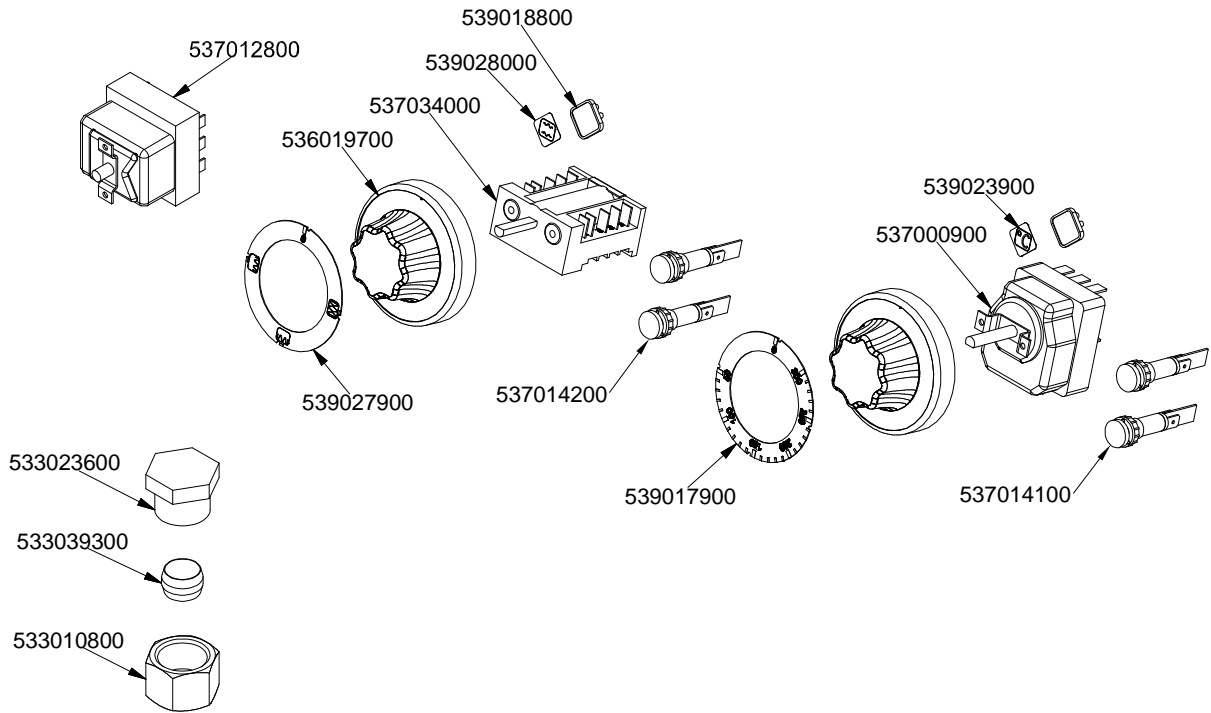

# SUPERLOTUS 70≥0602

CUCINE / RANGES / HERDE / CUISINIÈRES  
FORNO / OVEN / BACKOFEN / FOUR

ELETTRICO / ELECTRICAL / ELEKTRO / ELECTRIQUE / GN 2/1

560034901M00P00

**PC-E CF-E**

Page	Pos	Code	Description
001		537017000	PLATE 220X220 W2600 V230
001		537019900	PLATE D.220 W2600 V230
001		544191200	UPPER PLATE PC-78E SQUARE PLATE
001		532004100	FLUE GRID L=370 70LINE (RAF)
001		541134400	LOW SPACER 78 1 GRID
001		544190900	UPPER PLATE PC-78E ROUND PLATE
001		544173300	LEFT SIDE PANEL RANGE S.70
001		537027400	TERMINAL BLOCK THREEPHASE 40A
001		541104501	CONTROL PANEL CF4-78E CFC4-78E C
001		544173200	RIGHT SIDE PANEL RANGE S.70
001		536005200	INOX LEG 2" 120-180 M10
002		531013100	OVEN DOOR HANDLE OF 70/90-LINE
002		544186900	OVEN DOOR GN 2/1 S.70
002		531022800	LEFT OVEN DOOR HINGE S.70
002		544187100	OVEN INNER DOOR GN 2/1 S.70
002		531022900	HINGE DOOR WHEEL HOLDER S.70
002		531022700	RIGHT OVEN DOOR HINGE 70LINE
002		544187000	OVEN DOOR GN 3/1 S.70
002		541102300	GAS OVEN INNER DOOR GN 3/1 S.70
003		533037600	LOCK SPRING FOR BULB
003		536010800	OVEN GASKET GN 2/1 (1261)
003		531030500	LHD SUPPORT GRID FOR OVEN OF 70LINE
003		544198900	70 ELECTRICAL OVEN BOTTOM GN2/1
003		531030200	OVEN GRID GN 2/1 FOR 70 LINE
003		531030400	RHD SUPPORT GRID FOR OVEN OF 70LINE
004		537012800	SAFETY THERMOSTAT 420°C THREEPHASE
004		539018800	INDEX FOR OVEN KNOB
004		539028000	SELECTOR SIGN PLATE FOR OVEN
004		537034000	
004		536019700	BLACK KNOB §70 PIN §6*5
004		539023900	SIGN PLATE FOR OVEN TEMPERATURE
004		537000900	THERMOSTAT 50-320°C THREEPHASE
004		539027900	ADHESIV.GRADUATED DISC FOR SELECTOR
004		537014200	GREEN WARNING LIGHT 250V
004		539017900	ADHESIVE GRADUATED DISC FOR KNOB
004		537014100	WHITE WARNING LIGHT 250V
004		533023600	TAP PLUG §10 M16*1, 5CH19
004		533039300	BICONE §10
004		533010800	TUBE NUT D.10 M16*1,5
004		537025400	OVEN UPPER HEAT.EL.W700 V230 70LINE
004		537020901	HEATING ELEMENT 1200W 230V OVEN S70
005		539018900	INDEX FOR KNOB
005		536019700	BLACK KNOB §70 PIN §6*5
005		539018100	ADHESIVE GRADUATED DISC FOR KNOB
005		537000300	COMMUTATOR 7 POSITIONS S.49 16A
005		537014100	WHITE WARNING LIGHT 250V