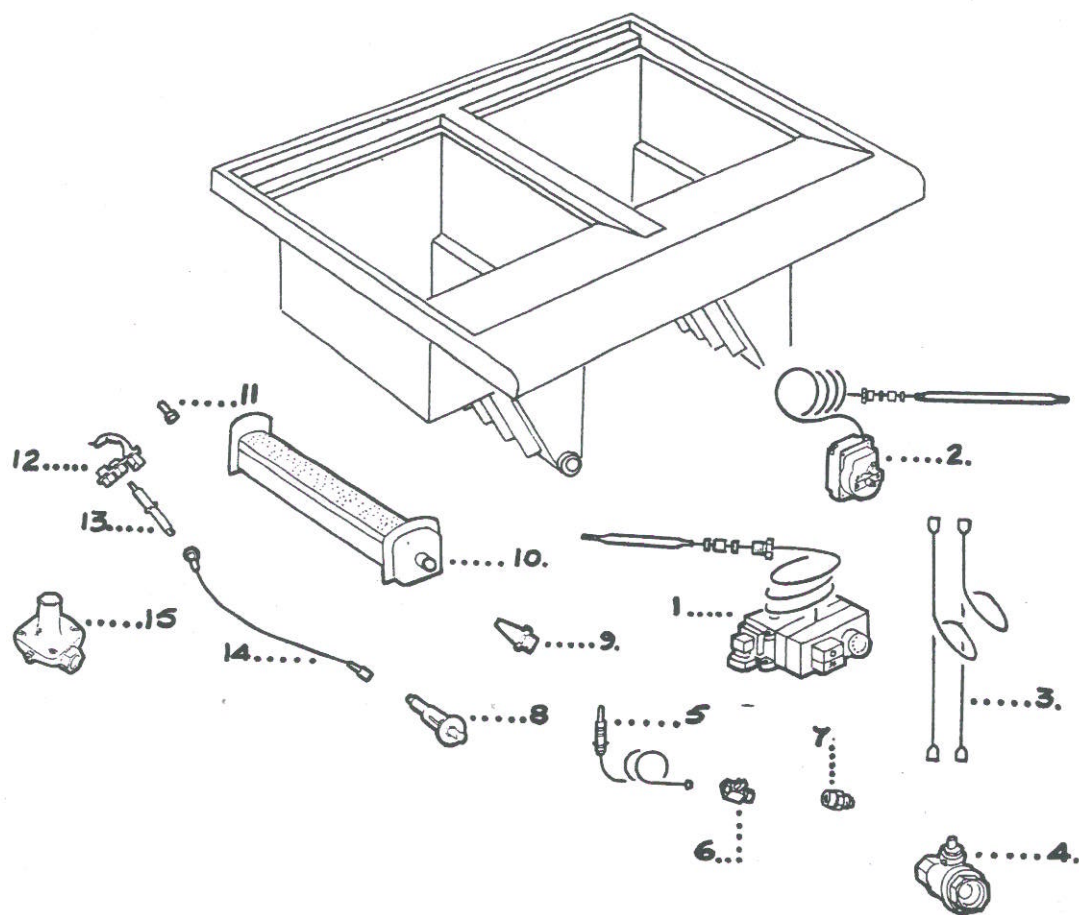

**G350/12 CE Fryer (Including pre CE Models) - Body & Pan Fitments**

1	539210500	Flue rear trim
2	539210510	Flue Grid
3	539211090	Flue Front
4	539210600	Trim - Flue L.H.
5	539210620	Trim - Hob L.H.
6	539211960	Pan & hob Assembly
7	539210610	Flue trim R. H.
8	539210630	Hob Trim R. H.
9	539211890	Fish Plate
10	539212030	Basket Hanging Rail
11	539211920	Dust Cover Assembly
12	539211910	Chip Basket
13	539213080	Pan Strainer
14	539113295	Phial Guard
15	539211930	Top Hinge bracket
16	539211880	Door assembly R. H.
17	539211940	Bottom hinge bracket
18	539113240	Door catch magnetic
19	533110200	Control Panel (See Note 1 below)
20	537101090	Leg c/w Adjustable foot
21	539211850	Outer side panel L. H.
21a	539211860	Outer Side Panel R. H.
22	539211870	Door Assembly L.H.

**Note 1** Brown Vitreous enamel parts are no longer available and the later stainless steel part will be supplied in lieu.

**G350/12 Pre CE Fryer – Gas Controls**

1	539113290	Control Valve/Operating Thermostat ( Minisit)
2	539113280	Safety Thermostat ( to 1/06/95 ) With Reset
3	539113294	Interrupter Leads
4	539113250	Drain Valve ½" ( to 31/1/85 )
5	Deleted	Thermocouple ( 1/8//92 to CE )
6	539113293	Connector ( to 31/07/98 )
7	539113292	Interrupter ( to 31/07/98 )
8	539110210	Igniter
9	539113310	Burner Injector – Nat Gas
9a	539113320	Burner Injector – Propane
10	539113300	Burner Assembly
11	539110270	Pilot Injector – Nat Gas
11a	539110280	Pilot Injector - Propane
12	539110260	Pilot Burner – Nat Gas
12a	539110261	Pilot Burner – Propane
13	539110171	Electrode
14	539110290	Electrode Lead
15	539210840	Gas Governor
*	539113291	Thermostat Sealing Gland

**Parts Not Shown**

539212120	Inlet Pipe
539210880	Inlet Adaptor (1/2" x 15mm)
539212070	Pipe – Control to Burner
539213340	Elbow – Burner to Control
539212080	Pilot Pipe
530961111	Pilot Tube Nut – 6mm
530961112	Pilot Olive – 6mm
539113860	Minisit Control Bracket
539113252	Drain Valve Elbow