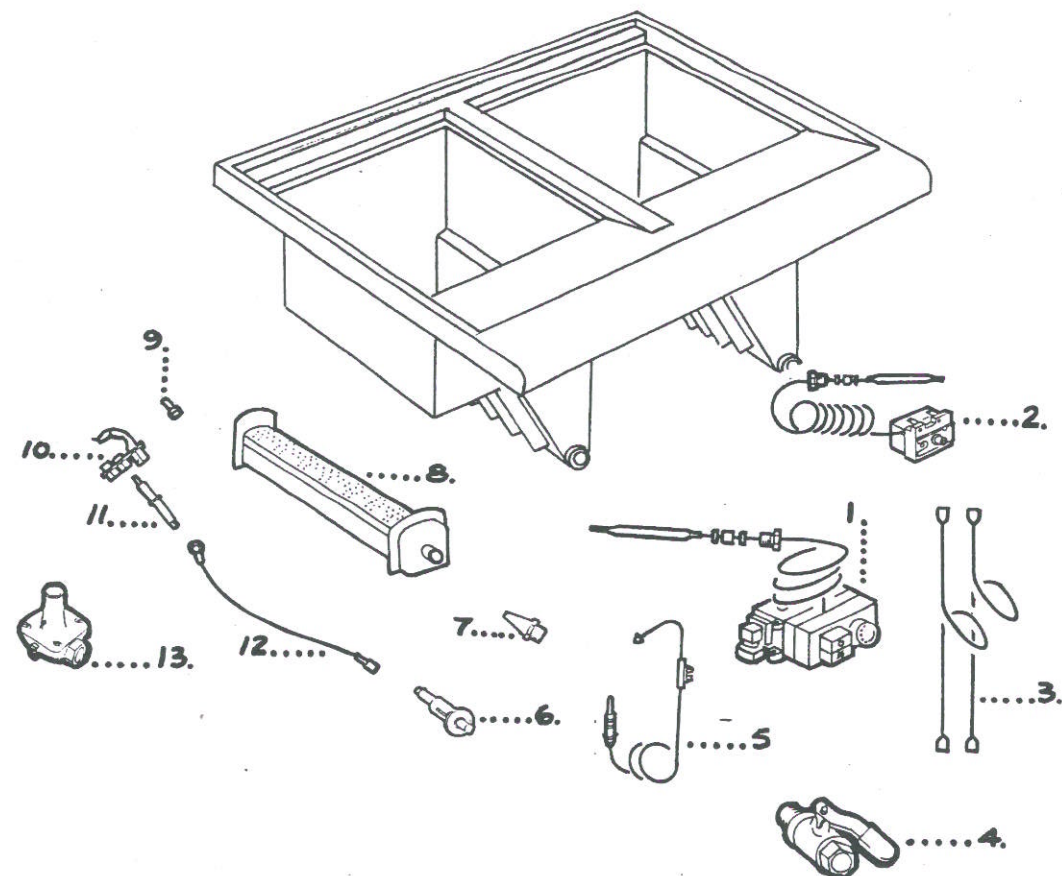

**G350/12 CE Fryer (Including pre CE Models) - Body & Pan Fitments**

1	539210500	Flue rear trim
2	539210510	Flue Grid
3	539211090	Flue Front
4	539210600	Trim - Flue L.H.
5	539210620	Trim - Hob L.H.
6	539211960	Pan & hob Assembly
7	539210610	Flue trim R. H.
8	539210630	Hob Trim R. H.
9	539211890	Fish Plate
10	539212030	Basket Hanging Rail
11	539211920	Dust Cover Assembly
12	539211910	Chip Basket
13	539213080	Pan Strainer
14	539113295	Phial Guard
15	539211930	Top Hinge bracket
16	539211880	Door assembly R. H.
17	539211940	Bottom hinge bracket
18	539113240	Door catch magnetic
19	533110200	Control Panel (See Note 1 below)
20	537101090	Leg c/w Adjustable foot
21	539211850	Outer side panel L. H.
21a	539211860	Outer Side Panel R. H.
22	539211870	Door Assembly L.H.

**Note 1** Brown Vitreous enamel parts are no longer available and the later stainless steel part will be supplied in lieu.

**G350/12 Pre CE Fryer – Gas Controls**

1	539113290	Control Valve/Operating Thermostat ( Minisit)
2	539113280	Safety Thermostat ( to 1/06/95 ) With Reset
3	539113294	Interrupter Leads
4	539113250	Drain Valve ½" ( to 31/1/85 )
5	Deleted	Thermocouple ( 1/8//92 to CE )
6	539113293	Connector ( to 31/07/98 )
7	539113292	Interrupter ( to 31/07/98 )
8	539110210	Igniter
9	539113310	Burner Injector – Nat Gas
9a	539113320	Burner Injector – Propane
10	539113300	Burner Assembly
11	539110270	Pilot Injector – Nat Gas
11a	539110280	Pilot Injector - Propane
12	539110260	Pilot Burner – Nat Gas
12a	539110261	Pilot Burner – Propane
13	539110171	Electrode
14	539110290	Electrode Lead
15	539210840	Gas Governor
*	539113291	Thermostat Sealing Gland

**Parts Not Shown**

539212120	Inlet Pipe
539210880	Inlet Adaptor (1/2" x 15mm)
539212070	Pipe – Control to Burner
539213340	Elbow – Burner to Control
539212080	Pilot Pipe
530961111	Pilot Tube Nut – 6mm
530961112	Pilot Olive – 6mm
539113860	Minisit Control Bracket
539113252	Drain Valve Elbow