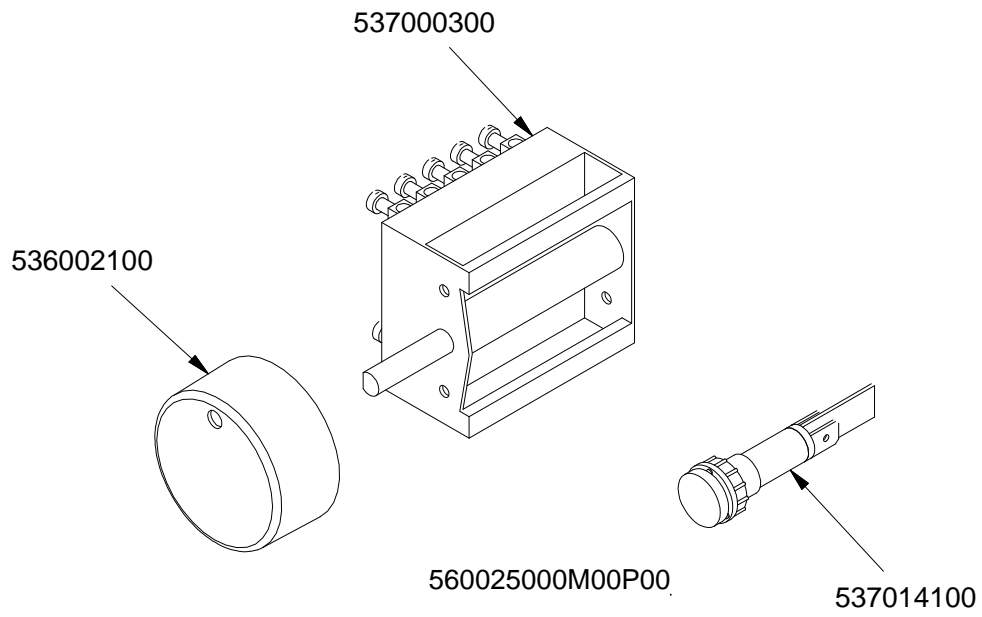

**PC-E**

Page	Pos	Code	Description
001		537002200	ELECTRICAL PLATE D.180 W1500 V230
001		537002100	ELECTRICAL PLATE D.145 W1000 V230
001		541015500	NEUTRAL SPACER 62
001		544060502	UPPER PLATE NEW PC-62E CF-62E
001		544216002	UPPER PLATE CF-62E/A
001		544041101	CONTROL PANEL CF-62E
001		544040901	SIDE RANGE CF-62
001		531008100	ADJUSTABLE LEG H9 CHROME
002		533079700	LOCK SPRING FOR BULB §3/§4
002		537006401	GRILL HEATING EL.W3100 V230 CF-62
002		537025100	FAN FOR MULTIF.OVEN CF-62E
002		537024600	SPIT MOTOR FOR CF-8/10E V230
002		531038400	LHD DOOR WHEEL HOLDER MUL.OVEN CF62
002		536011401	OVEN GASKET CF-62
002		537006501	CIRC.HEATING EL. W2400 V230 CF-62
002		537024800	OVEN BULB-SOCKET CF-62E
002		537024900	OVEN BULB 15W 300°C MAXI OVEN
002		531038300	RHD DOOR WHEEL HOLDER F.MULTIF-OVEN
002		537025000	OVEN LOW.HEATING EL.W1200 V230 CF62
002		531038200	SPIT FOR MULTIF. NEW OVEN CF-62
002		533085100	GRID FOR SPIT SUPPORT MULT.OV.CF-62
002		531012801	OVEN GRID CF-62
002		531037800	SUPPORT GRID OVEN NEW CF-62E
002		536018300	GRIP FOR ROTATING SPIT
002		534008901	OVEN DRIPPING-PAN CF-62
002		531012501	COMPLETE OVEN DOOR CF-62
002		536023600	GASKET FOR GLASS DOOR CF-62E
002		539023500	ADHESIVE GRAD.DISC *E.MULTIF.TERM.
002		536006501	NEW OVEN DOOR HANDLE CF-62
002		536021800	DOOR HANDLE SPACER FOR MAXI OVEN
002		536011101	INTERNAL GLASS FOR OVEN DOOR CF-62
002		531007101	OVEN DOOR HINGE FOR CF-62
002		536011201	EXTERNAL GLASS FOR OVEN DOOR CF-62
002		537019200	SELECTOR FOR MULTIFUNCTION OVEN
002		539024000	SIGN PLATE FOR OVEN SELECTOR
002		536013800	KNOB D.70 BLACK 6*5 WITH SPRING
002		537014100	WHITE WARNING LIGHT 250V
002		539023300	ADHESIVE GRADUATED DISC FOR KNOB
002		537014200	GREEN WARNING LIGHT 250V
002		537024700	SINGLEPH.THERMOST.45-250°C MULTI.OV
002		539023900	SIGN PLATE FOR OVEN TEMPERATURE
002		537019300	TIMER FOR MULTIFUNCTION OVEN
002		544015500	INNER DOOR OF OVEN CF-62
002		539023800	SIGN PLATE FOR OVEN TIMER
002		539023400	ADHESIVE GRADUATED DISC F.KNOB
003		537000300	COMMUTATOR 7 POSITIONS S.49 16A
003		536002100	KNOB 7 POSITIONS SNACK
003		537014100	WHITE WARNING LIGHT 250V