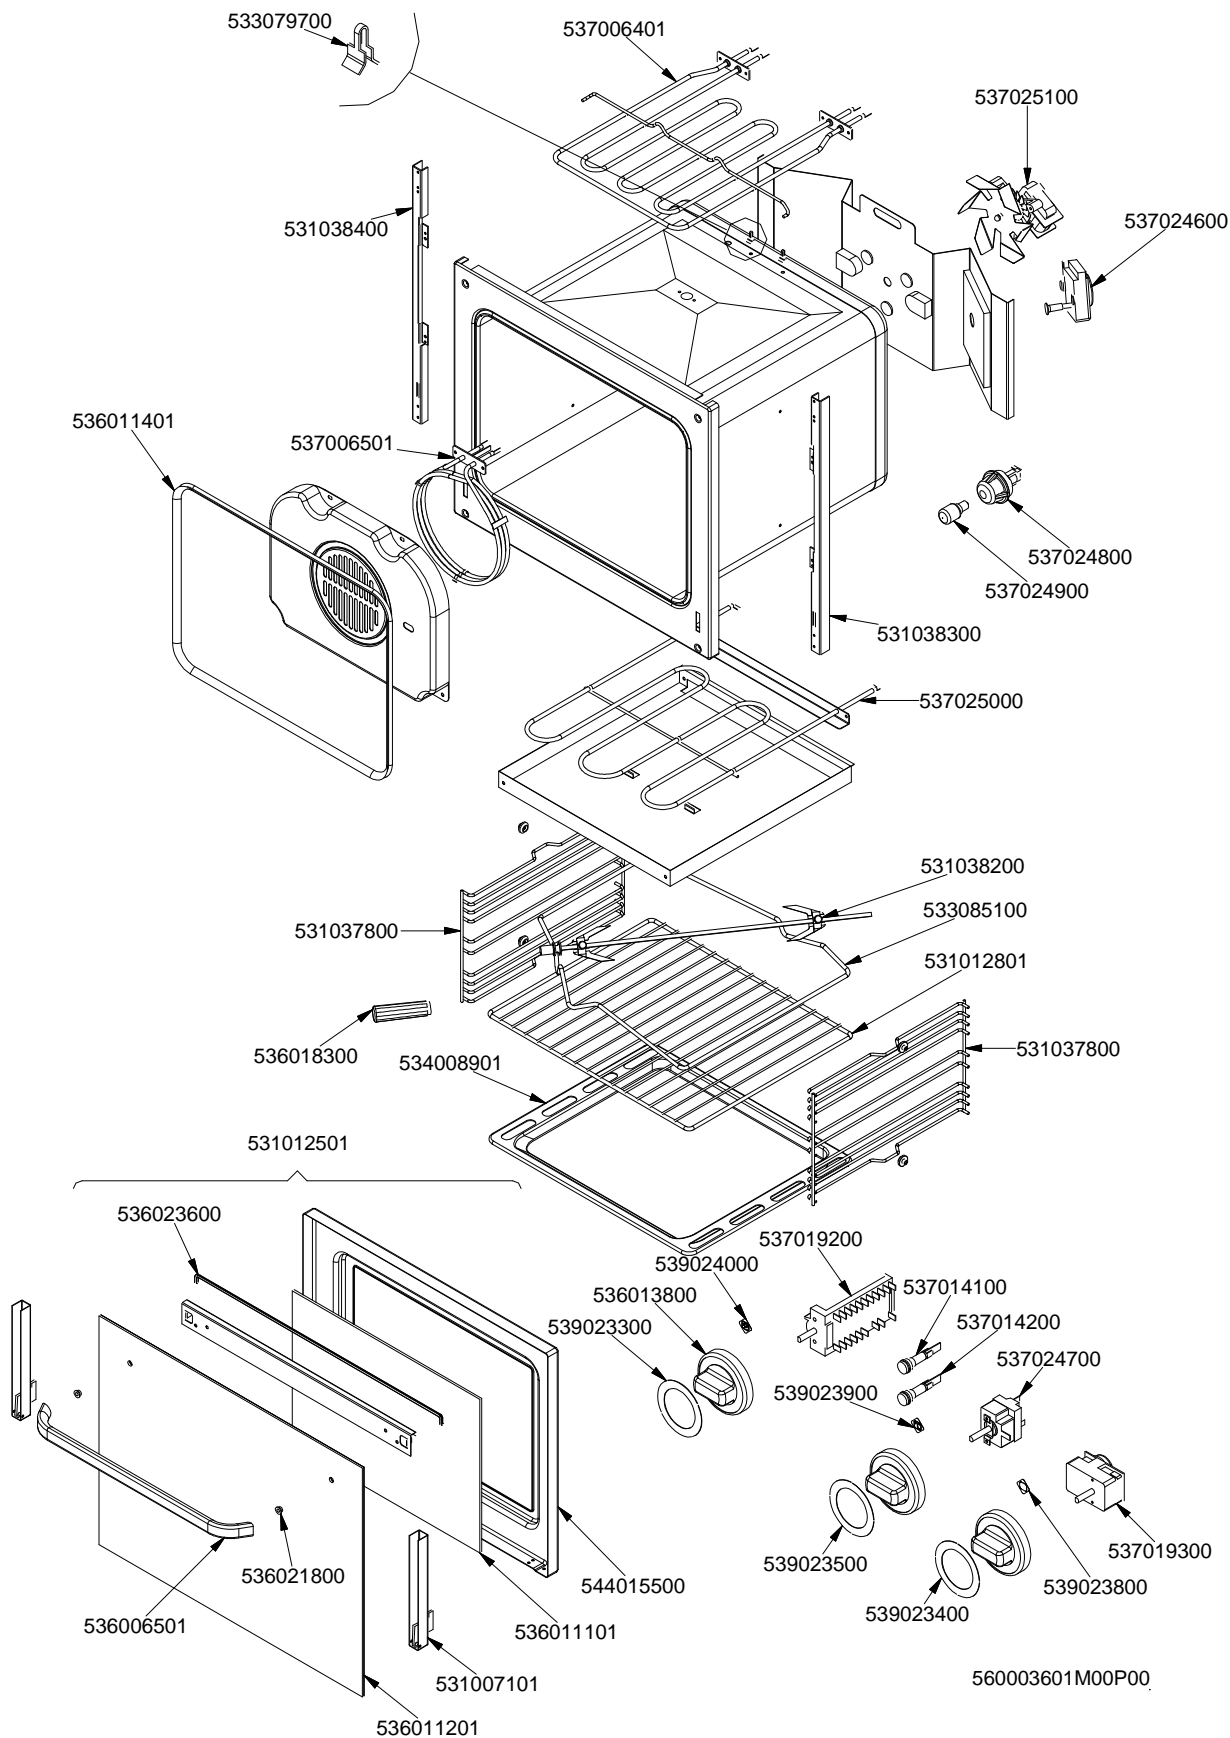

**PC-E**

Page	Pos	Code	Description
001		537002200	ELECTRICAL PLATE D.180 W1500 V230
001		537002100	ELECTRICAL PLATE D.145 W1000 V230
001		541015500	NEUTRAL SPACER 62
001		544060502	UPPER PLATE NEW PC-62E CF-62E
001		544216002	UPPER PLATE CF-62E/A
001		544041101	CONTROL PANEL CF-62E
001		544040901	SIDE RANGE CF-62
001		531008100	ADJUSTABLE LEG H9 CHROME
002		533079700	LOCK SPRING FOR BULB §3/§4
002		537006401	GRILL HEATING EL.W3100 V230 CF-62
002		537025100	FAN FOR MULTIF.OVEN CF-62E
002		537024600	SPIT MOTOR FOR CF-8/10E V230
002		531038400	LHD DOOR WHEEL HOLDER MUL.OVEN CF62
002		536011401	OVEN GASKET CF-62
002		537006501	CIRC.HEATING EL. W2400 V230 CF-62
002		537024800	OVEN BULB-SOCKET CF-62E
002		537024900	OVEN BULB 15W 300°C MAXI OVEN
002		531038300	RHD DOOR WHEEL HOLDER F.MULTIF-OVEN
002		537025000	OVEN LOW.HEATING EL.W1200 V230 CF62
002		531038200	SPIT FOR MULTIF. NEW OVEN CF-62
002		533085100	GRID FOR SPIT SUPPORT MULT.OV.CF-62
002		531012801	OVEN GRID CF-62
002		531037800	SUPPORT GRID OVEN NEW CF-62E
002		536018300	GRIP FOR ROTATING SPIT
002		534008901	OVEN DRIPPING-PAN CF-62
002		531012501	COMPLETE OVEN DOOR CF-62
002		536023600	GASKET FOR GLASS DOOR CF-62E
002		539023500	ADHESIVE GRAD.DISC *E.MULTIF.TERM.
002		536006501	NEW OVEN DOOR HANDLE CF-62
002		536021800	DOOR HANDLE SPACER FOR MAXI OVEN
002		536011101	INTERNAL GLASS FOR OVEN DOOR CF-62
002		531007101	OVEN DOOR HINGE FOR CF-62
002		536011201	EXTERNAL GLASS FOR OVEN DOOR CF-62
002		537019200	SELECTOR FOR MULTIFUNCTION OVEN
002		539024000	SIGN PLATE FOR OVEN SELECTOR
002		536013800	KNOB D.70 BLACK 6*5 WITH SPRING
002		537014100	WHITE WARNING LIGHT 250V
002		539023300	ADHESIVE GRADUATED DISC FOR KNOB
002		537014200	GREEN WARNING LIGHT 250V
002		537024700	SINGLEPH.THERMOST.45-250°C MULTI.OV
002		539023900	SIGN PLATE FOR OVEN TEMPERATURE
002		537019300	TIMER FOR MULTIFUNCTION OVEN
002		544015500	INNER DOOR OF OVEN CF-62
002		539023800	SIGN PLATE FOR OVEN TIMER
002		539023400	ADHESIVE GRADUATED DISC F.KNOB
003		537000300	COMMUTATOR 7 POSITIONS S.49 16A
003		536002100	KNOB 7 POSITIONS SNACK
003		537014100	WHITE WARNING LIGHT 250V