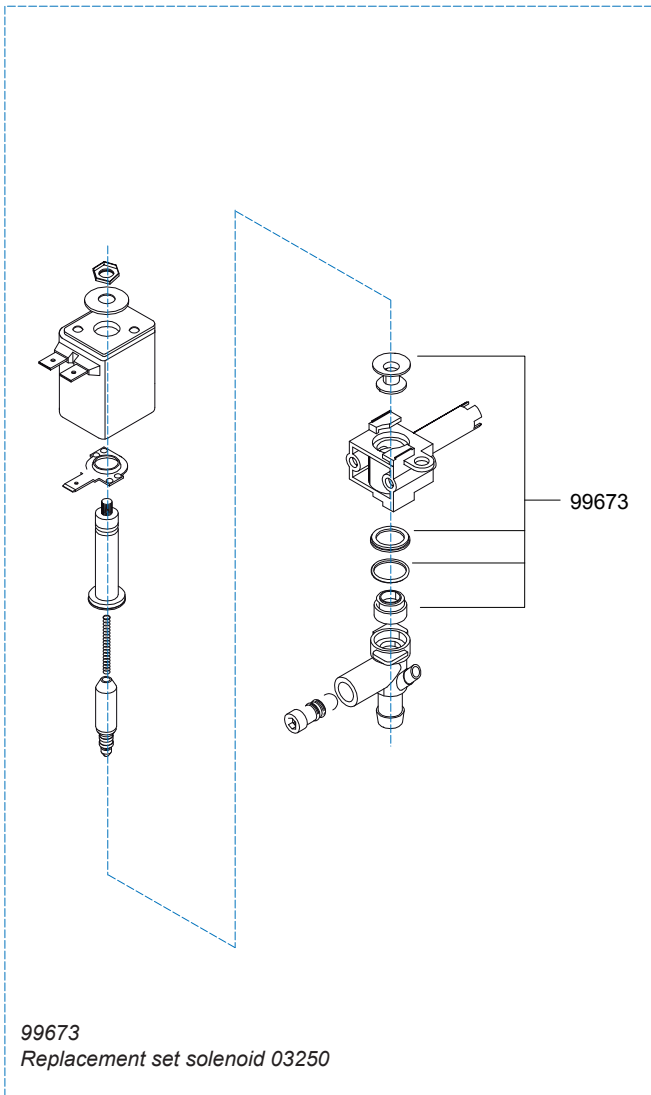

Rated voltage : 1N~ 220-240V 50-60Hz 2275W

Drawer : JK
 Date : 26-11-12

Spare Parts Info

ANIMO

www.animo.eu

*Recomended Spare Part

Type : OPTIFRESH 2 H&C NG
 Articlenuumber : 1002181

From mach. nr. : 3V 19362
 Date : 07 - 2012

Page : 9 - 13
 Rev : 2

Rated voltage : 1N~ 220-240V 50-60Hz 2275W

Drawer : JK
 Date : 26-11-12

Spare Parts Info

ANIMO

www.animo.eu

*Recomended Spare Part

Type : OPTIFRESH 2 H&C NG Articulenumber : 1002181	From mach. nr. : 3V 19362 Date : 07 - 2012	Page : 10 - 13 Rev : 2	 www.animo.eu
Rated voltage : 1N~ 220-240V 50-60Hz 2275W	Drawer : JK Date : 26-11-12	<h3>Spare Parts Info</h3>	

Accessories

*Recomended Spare Part

Type : OPTIFRESH 2 H&C NG
 Articulenumber : 1002181

From mach. nr. : 3V 19362
 Date : 07 - 2012

Page : 11 - 13
 Rev : 2

Rated voltage : 1N~ 220-240V 50-60Hz 2275W

Drawer : JK
 Date : 26-11-12