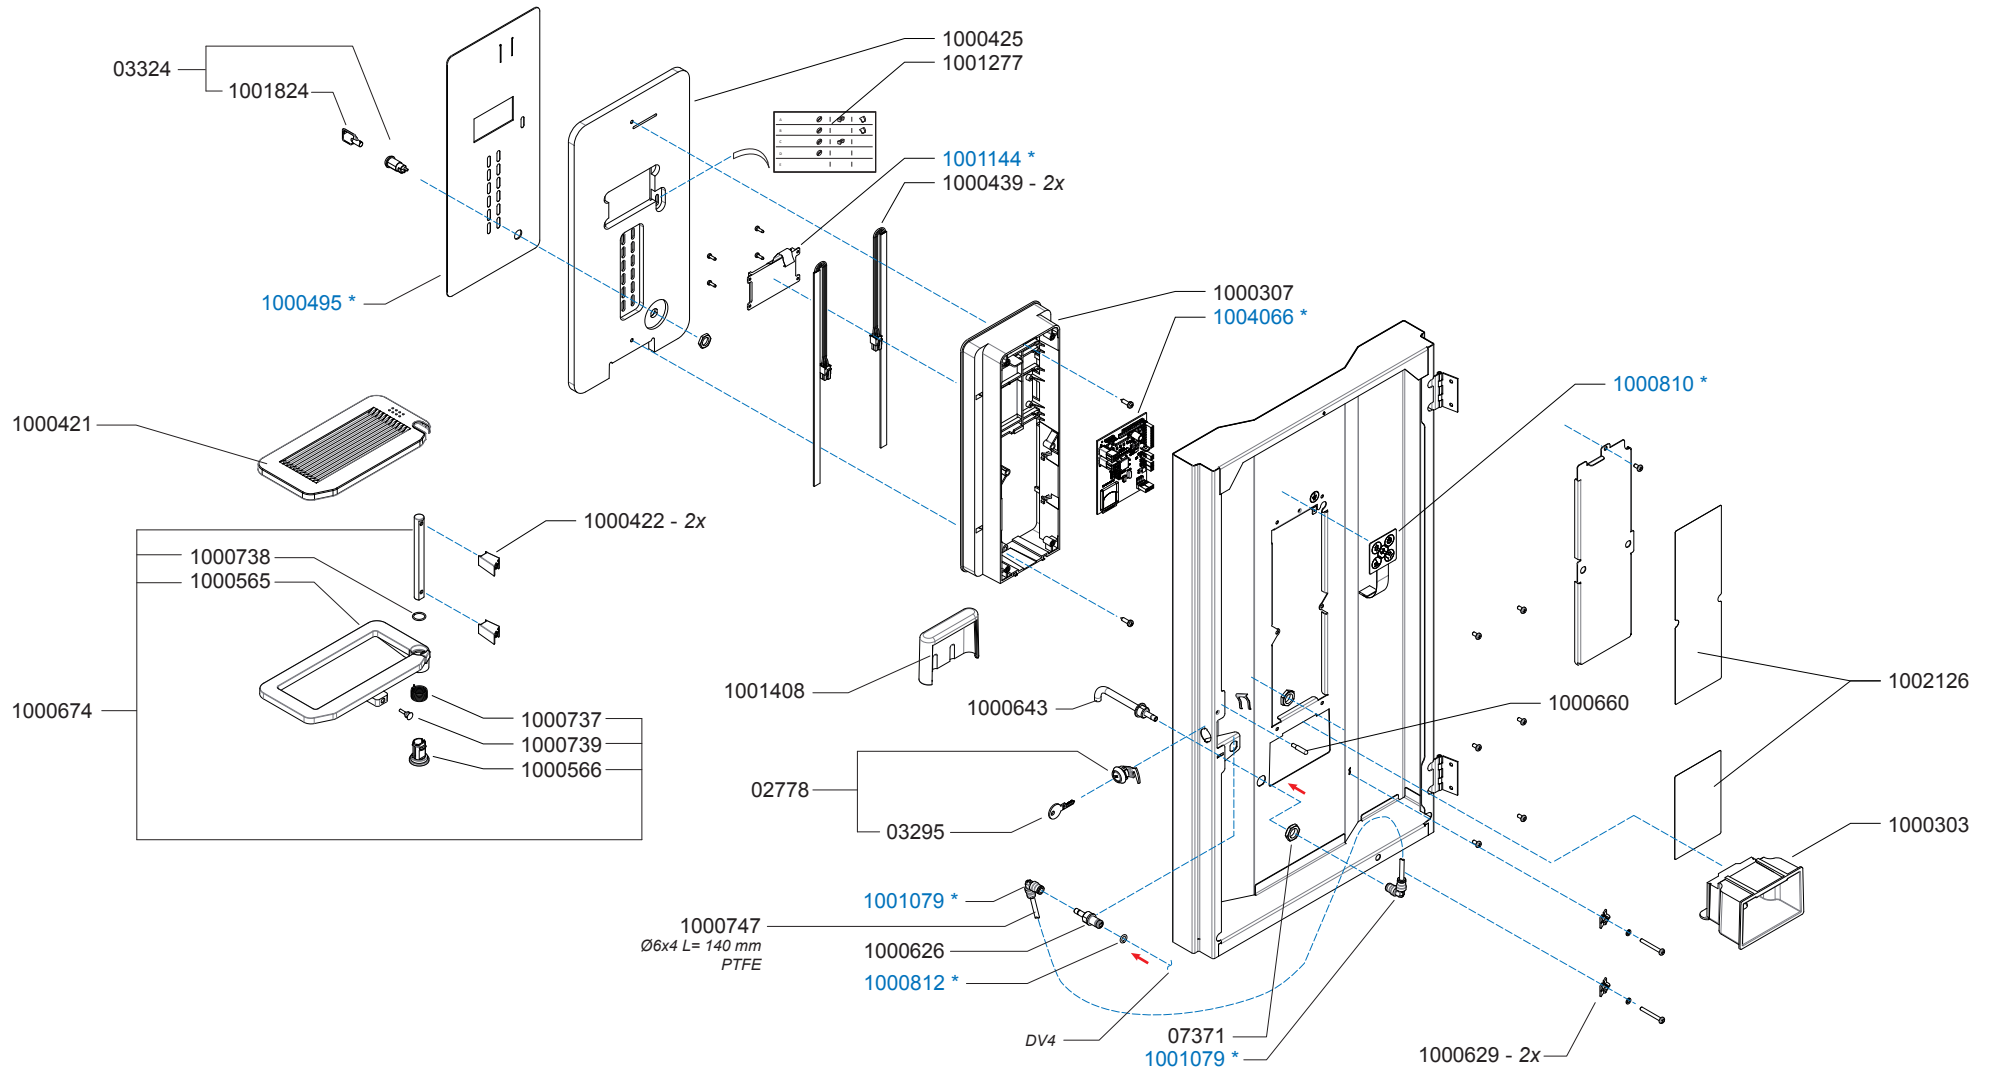

Rated voltage : 1N~ 220-240V 50-60Hz 2275W

Drawer : JK
 Date : 26-11-12

Spare Parts Info

ANIMO

www.animo.eu

*Recomended Spare Part

Type : OPTIFRESH 2 H&C NG	From mach. nr. : 3V 19362	Page : 5 - 13	 www.animo.eu
Articlenumber : 1002181	Date : 07 - 2012	Rev : 2	
Rated voltage : 1N~ 220-240V 50-60Hz 2275W	Drawer : JK	Spare Parts Info	
	Date : 26-11-12		