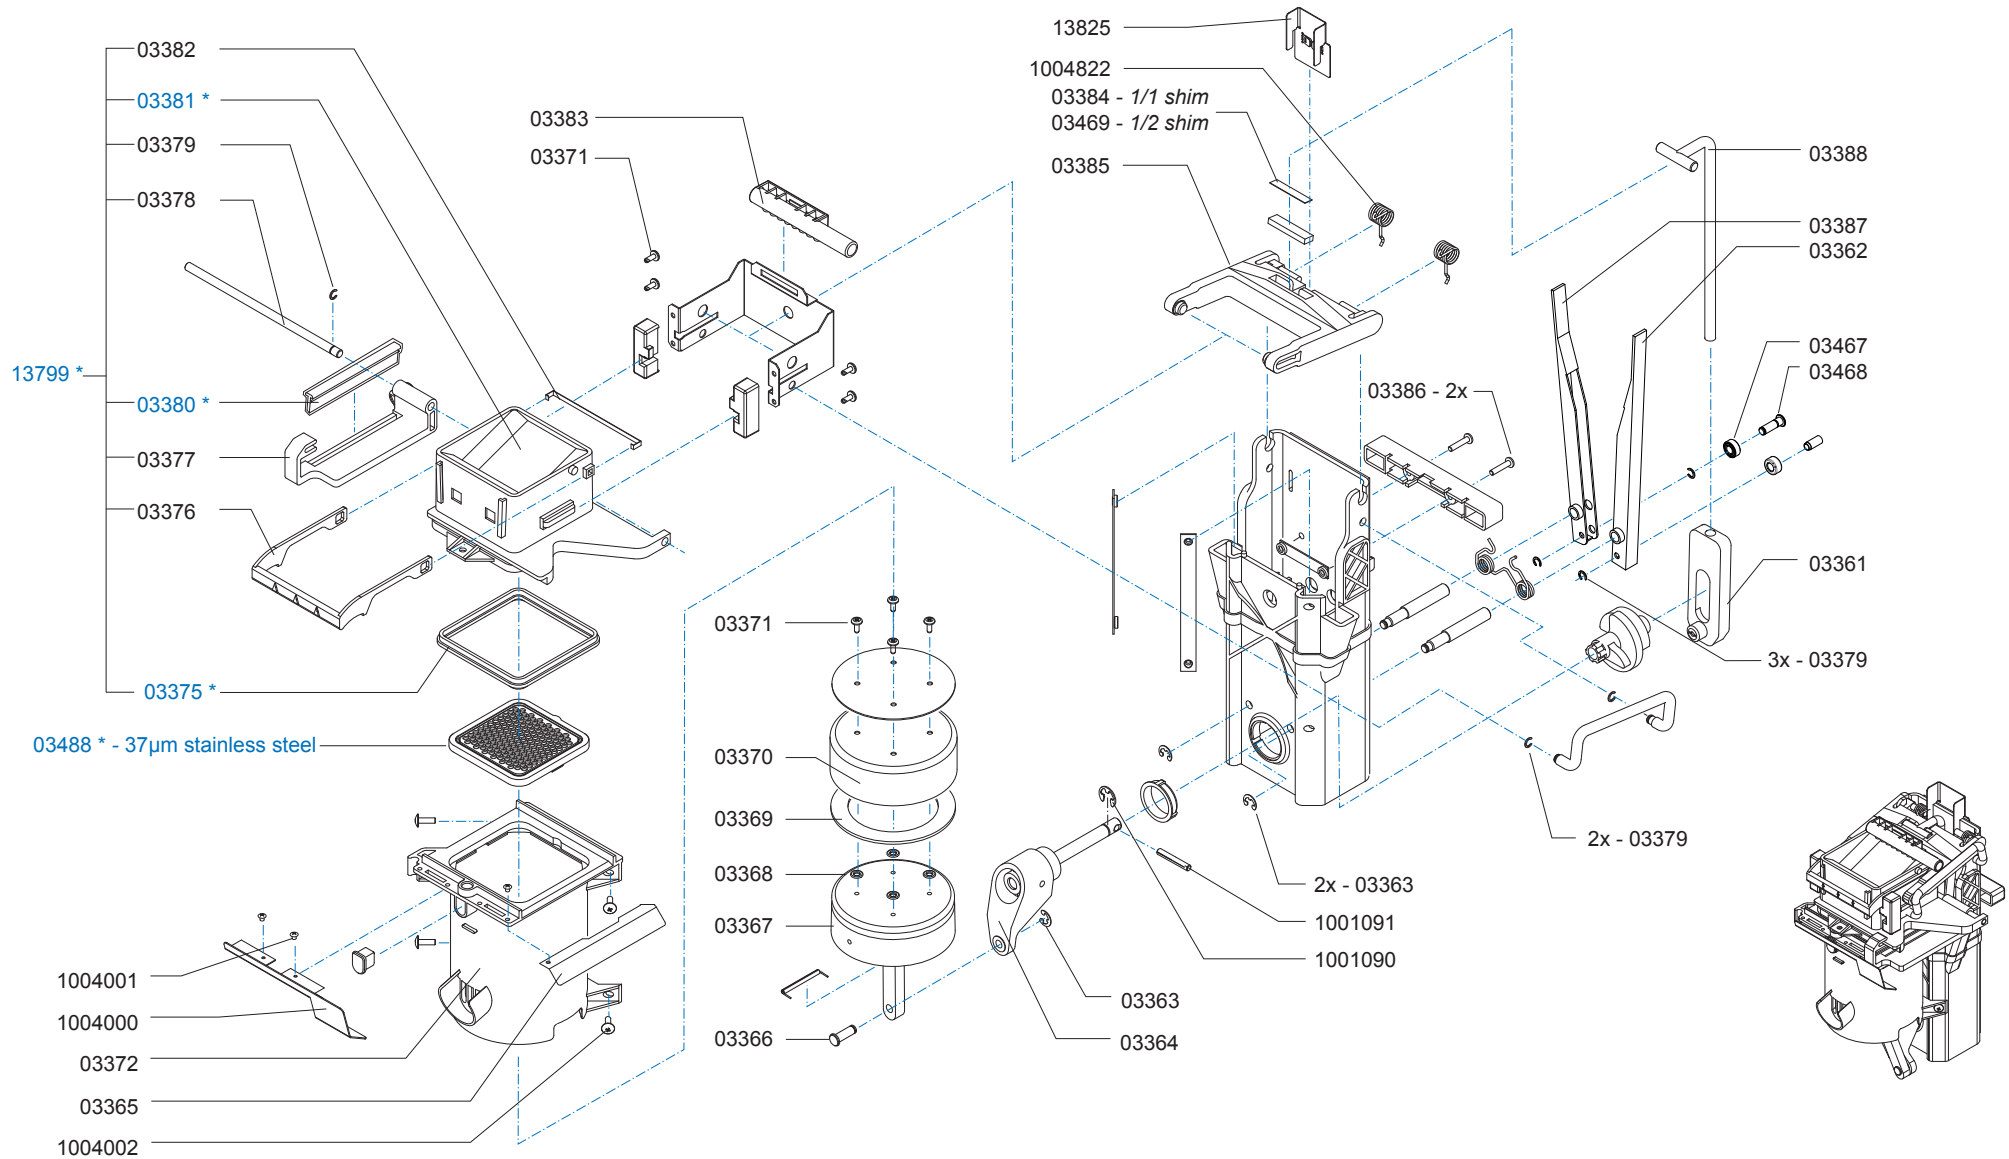

*Recomended Spare Part

Type : OPTIFRESH 2 H&C NG
 Articlenumber : 1002181

From mach. nr. : 3V 19362
 Date : 07 - 2012

Page : 6 - 13
 Rev : 2

Rated voltage : 1N~ 220-240V 50-60Hz 2275W

Drawer : JK
 Date : 26-11-12

Spare Parts Info

ANIMO

www.animo.eu

*Recommended Spare Part

Type : OPTIFRESH 2 H&C NG
 Articlenumber : 1002181

From mach. nr. : 3V 19362
 Date : 07 - 2012

Page : 7 - 13
 Rev : 2

Rated voltage : 1N~ 220-240V 50-60Hz 2275W