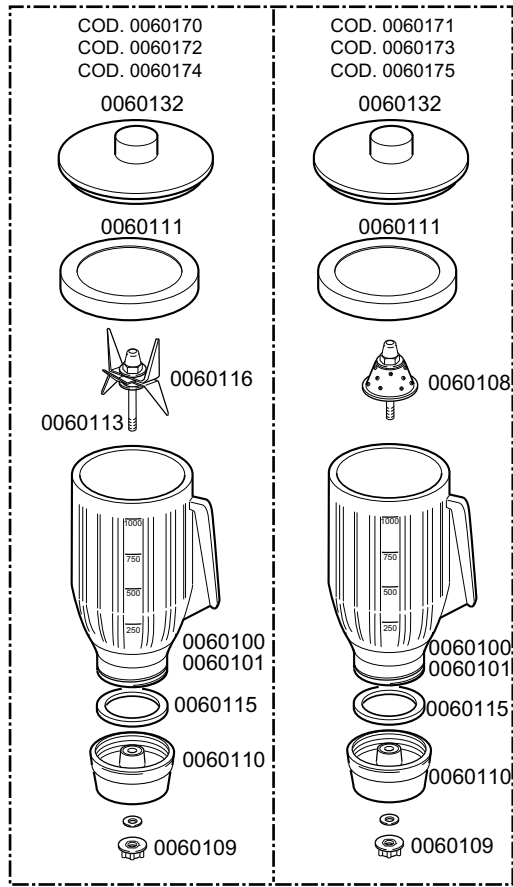

### BK12 - BK13

From serial n°99902519

**MULTIPLE GROUPS BK12-BK13**

**TABLE  
KI5720**

<b>CODE</b>	<b>DESCRIPTION</b>	<b>CODE</b>	<b>DESCRIPTION</b>
0010704	Door safety microswitch	0060307	Little bell citrus fruit squeezer cover
0015620	16A bipolar relay	0060308	Citrus-fruit squeezer handle
0018043	10 Microfarad condenser	0060519	Radio interference filter
002000309	Safety reed		
0060100	Glass 1 liter		
0060101	Glass 1,5 liter		
0060105	R93 2V engine		
0060106	Gear support		
0060107	Female gear		
0060108	Mixer cone		
0060109	Male gear		
0060110	Glass base		
0060111	Cover glass		
0060113	Male gear insert		
0060115	Glass gasket		
0060116	Knife assembly		
0060120	Glass support		
0060121	Drain small pipe fitting		
0060122	Drain small pipe		
0060125	Power supply cable		
0060126	Rubber small foot		
0060127	Blade for ice-crusher		
0060132	Glass cover 1,5 liter		
0060134	Blade holder		
0060135	Ice holder		
0060136	Perforated round small grill		
0060137	Ice holder grill		
0060138	Glasses holder		
0060139	Triple push button panel		
0060142	Main motor		
0060149	Complete cone		
0060150	Fruit juice squeezer basing		
0060153	Complete press axis spring		
0060154	Aluminium pulley		
0060156	Clutch pulley		
0060161	Reed holder pipe		
0060162	Axis guide		
0060163	Stand axis		
0060170	Complete glass 1 liter with blade		
0060171	Complete glass 1 liter with cone		
0060172	Complete glass 3 liter with blade		
0060173	Complete glass 3 liter with cone		
0060174	Complete glass 1,5 liter with blade		
0060175	Complete glass 1,5 liter with cone		
0060202	Complete stainless steel carter		
0060212	Small bottom protection		
0060220	End-plated		
0060221	Feedbox holder		
0060223	Base		
0060224	Feedbox support		
0060225	Lever holder		
0060301	PA 27 3 poles terminal board		
0060302	Ice-press handle		
0060304	Basin citrus fruit squeezer support		
0060305	Nut lock small basin		
0060306	Little bell citrus fruit squeezer		