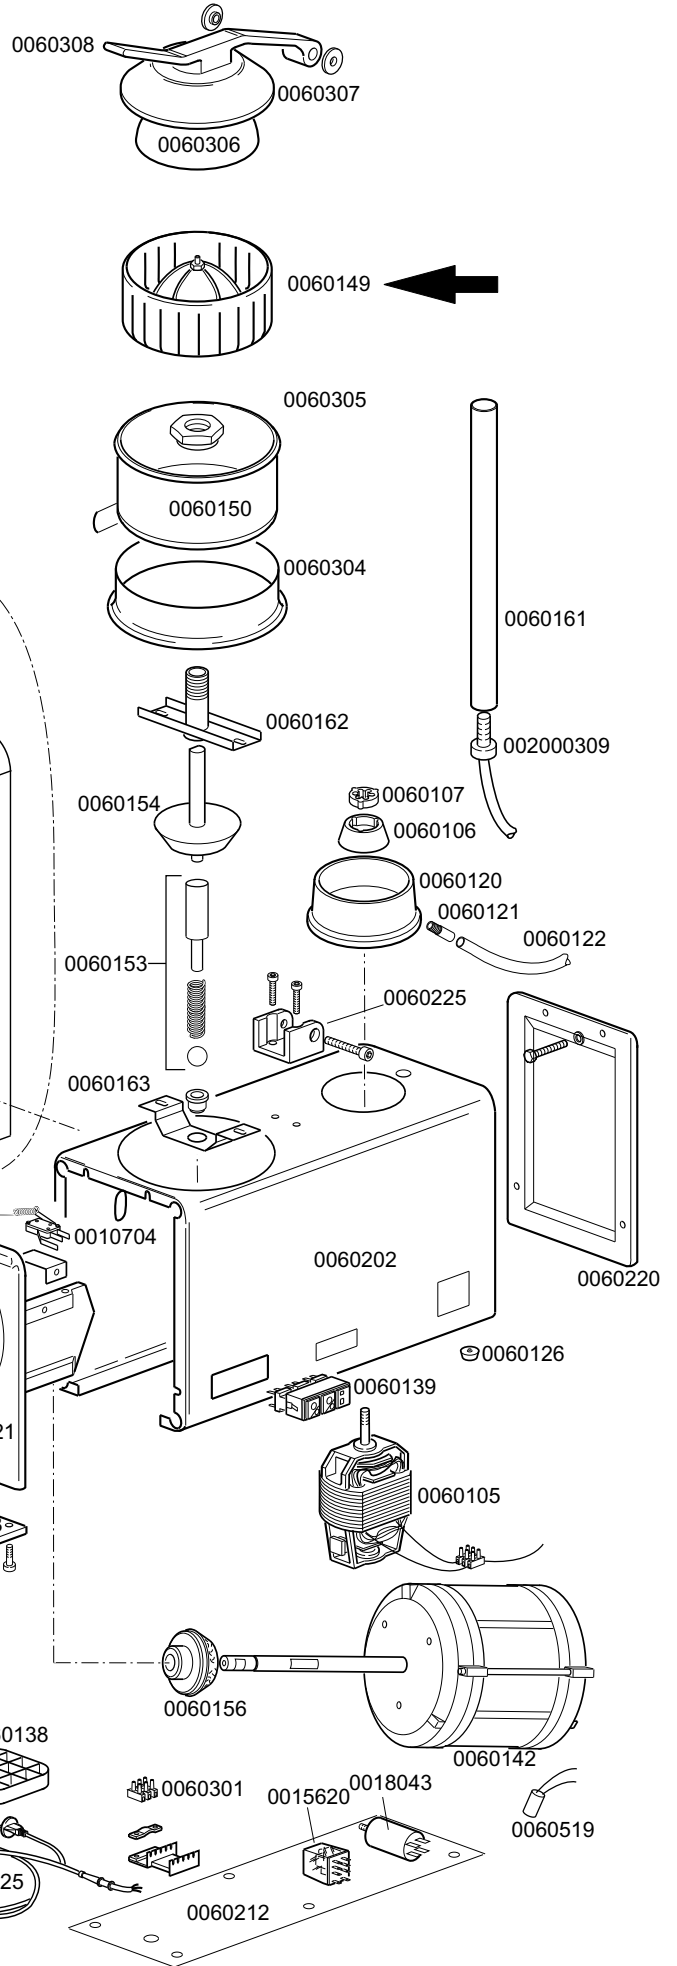

### BK12 - BK13

From serial n°99902519

**MULTIPLE GROUPS BK12-BK13**

**TABLE  
KI5720**

<b>CODE</b>	<b>DESCRIPTION</b>	<b>CODE</b>	<b>DESCRIPTION</b>
0010704	Door safety microswitch	0060307	Little bell citrus fruit squeezer cover
0015620	16A bipolar relay	0060308	Citrus-fruit squeezer handle
0018043	10 Microfarad condenser	0060519	Radio interference filter
002000309	Safety reed		
0060100	Glass 1 liter		
0060101	Glass 1,5 liter		
0060105	R93 2V engine		
0060106	Gear support		
0060107	Female gear		
0060108	Mixer cone		
0060109	Male gear		
0060110	Glass base		
0060111	Cover glass		
0060113	Male gear insert		
0060115	Glass gasket		
0060116	Knife assembly		
0060120	Glass support		
0060121	Drain small pipe fitting		
0060122	Drain small pipe		
0060125	Power supply cable		
0060126	Rubber small foot		
0060127	Blade for ice-crusher		
0060132	Glass cover 1,5 liter		
0060134	Blade holder		
0060135	Ice holder		
0060136	Perforated round small grill		
0060137	Ice holder grill		
0060138	Glasses holder		
0060139	Triple push button panel		
0060142	Main motor		
0060149	Complete cone		
0060150	Fruit juice squeezer basing		
0060153	Complete press axis spring		
0060154	Aluminium pulley		
0060156	Clutch pulley		
0060161	Reed holder pipe		
0060162	Axis guide		
0060163	Stand axis		
0060170	Complete glass 1 liter with blade		
0060171	Complete glass 1 liter with cone		
0060172	Complete glass 3 liter with blade		
0060173	Complete glass 3 liter with cone		
0060174	Complete glass 1,5 liter with blade		
0060175	Complete glass 1,5 liter with cone		
0060202	Complete stainless steel carter		
0060212	Small bottom protection		
0060220	End-plated		
0060221	Feedbox holder		
0060223	Base		
0060224	Feedbox support		
0060225	Lever holder		
0060301	PA 27 3 poles terminal board		
0060302	Ice-press handle		
0060304	Basin citrus fruit squeezer support		
0060305	Nut lock small basin		
0060306	Little bell citrus fruit squeezer		