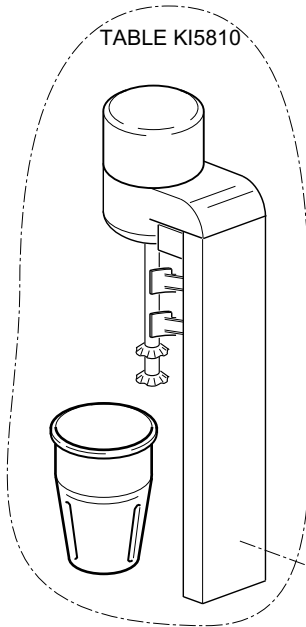

### BK12 - BK13

From serial n°99902519

**MULTIPLE GROUPS BK12-BK13**

**TABLE  
KI5720**

<b>CODE</b>	<b>DESCRIPTION</b>	<b>CODE</b>	<b>DESCRIPTION</b>
0010704	Door safety microswitch	0060307	Little bell citrus fruit squeezer cover
0015620	16A bipolar relay	0060308	Citrus-fruit squeezer handle
0018043	10 Microfarad condenser	0060519	Radio interference filter
002000309	Safety reed		
0060100	Glass 1 liter		
0060101	Glass 1,5 liter		
0060105	R93 2V engine		
0060106	Gear support		
0060107	Female gear		
0060108	Mixer cone		
0060109	Male gear		
0060110	Glass base		
0060111	Cover glass		
0060113	Male gear insert		
0060115	Glass gasket		
0060116	Knife assembly		
0060120	Glass support		
0060121	Drain small pipe fitting		
0060122	Drain small pipe		
0060125	Power supply cable		
0060126	Rubber small foot		
0060127	Blade for ice-crusher		
0060132	Glass cover 1,5 liter		
0060134	Blade holder		
0060135	Ice holder		
0060136	Perforated round small grill		
0060137	Ice holder grill		
0060138	Glasses holder		
0060139	Triple push button panel		
0060142	Main motor		
0060149	Complete cone		
0060150	Fruit juice squeezer basing		
0060153	Complete press axis spring		
0060154	Aluminium pulley		
0060156	Clutch pulley		
0060161	Reed holder pipe		
0060162	Axis guide		
0060163	Stand axis		
0060170	Complete glass 1 liter with blade		
0060171	Complete glass 1 liter with cone		
0060172	Complete glass 3 liter with blade		
0060173	Complete glass 3 liter with cone		
0060174	Complete glass 1,5 liter with blade		
0060175	Complete glass 1,5 liter with cone		
0060202	Complete stainless steel carter		
0060212	Small bottom protection		
0060220	End-plated		
0060221	Feedbox holder		
0060223	Base		
0060224	Feedbox support		
0060225	Lever holder		
0060301	PA 27 3 poles terminal board		
0060302	Ice-press handle		
0060304	Basin citrus fruit squeezer support		
0060305	Nut lock small basin		
0060306	Little bell citrus fruit squeezer		